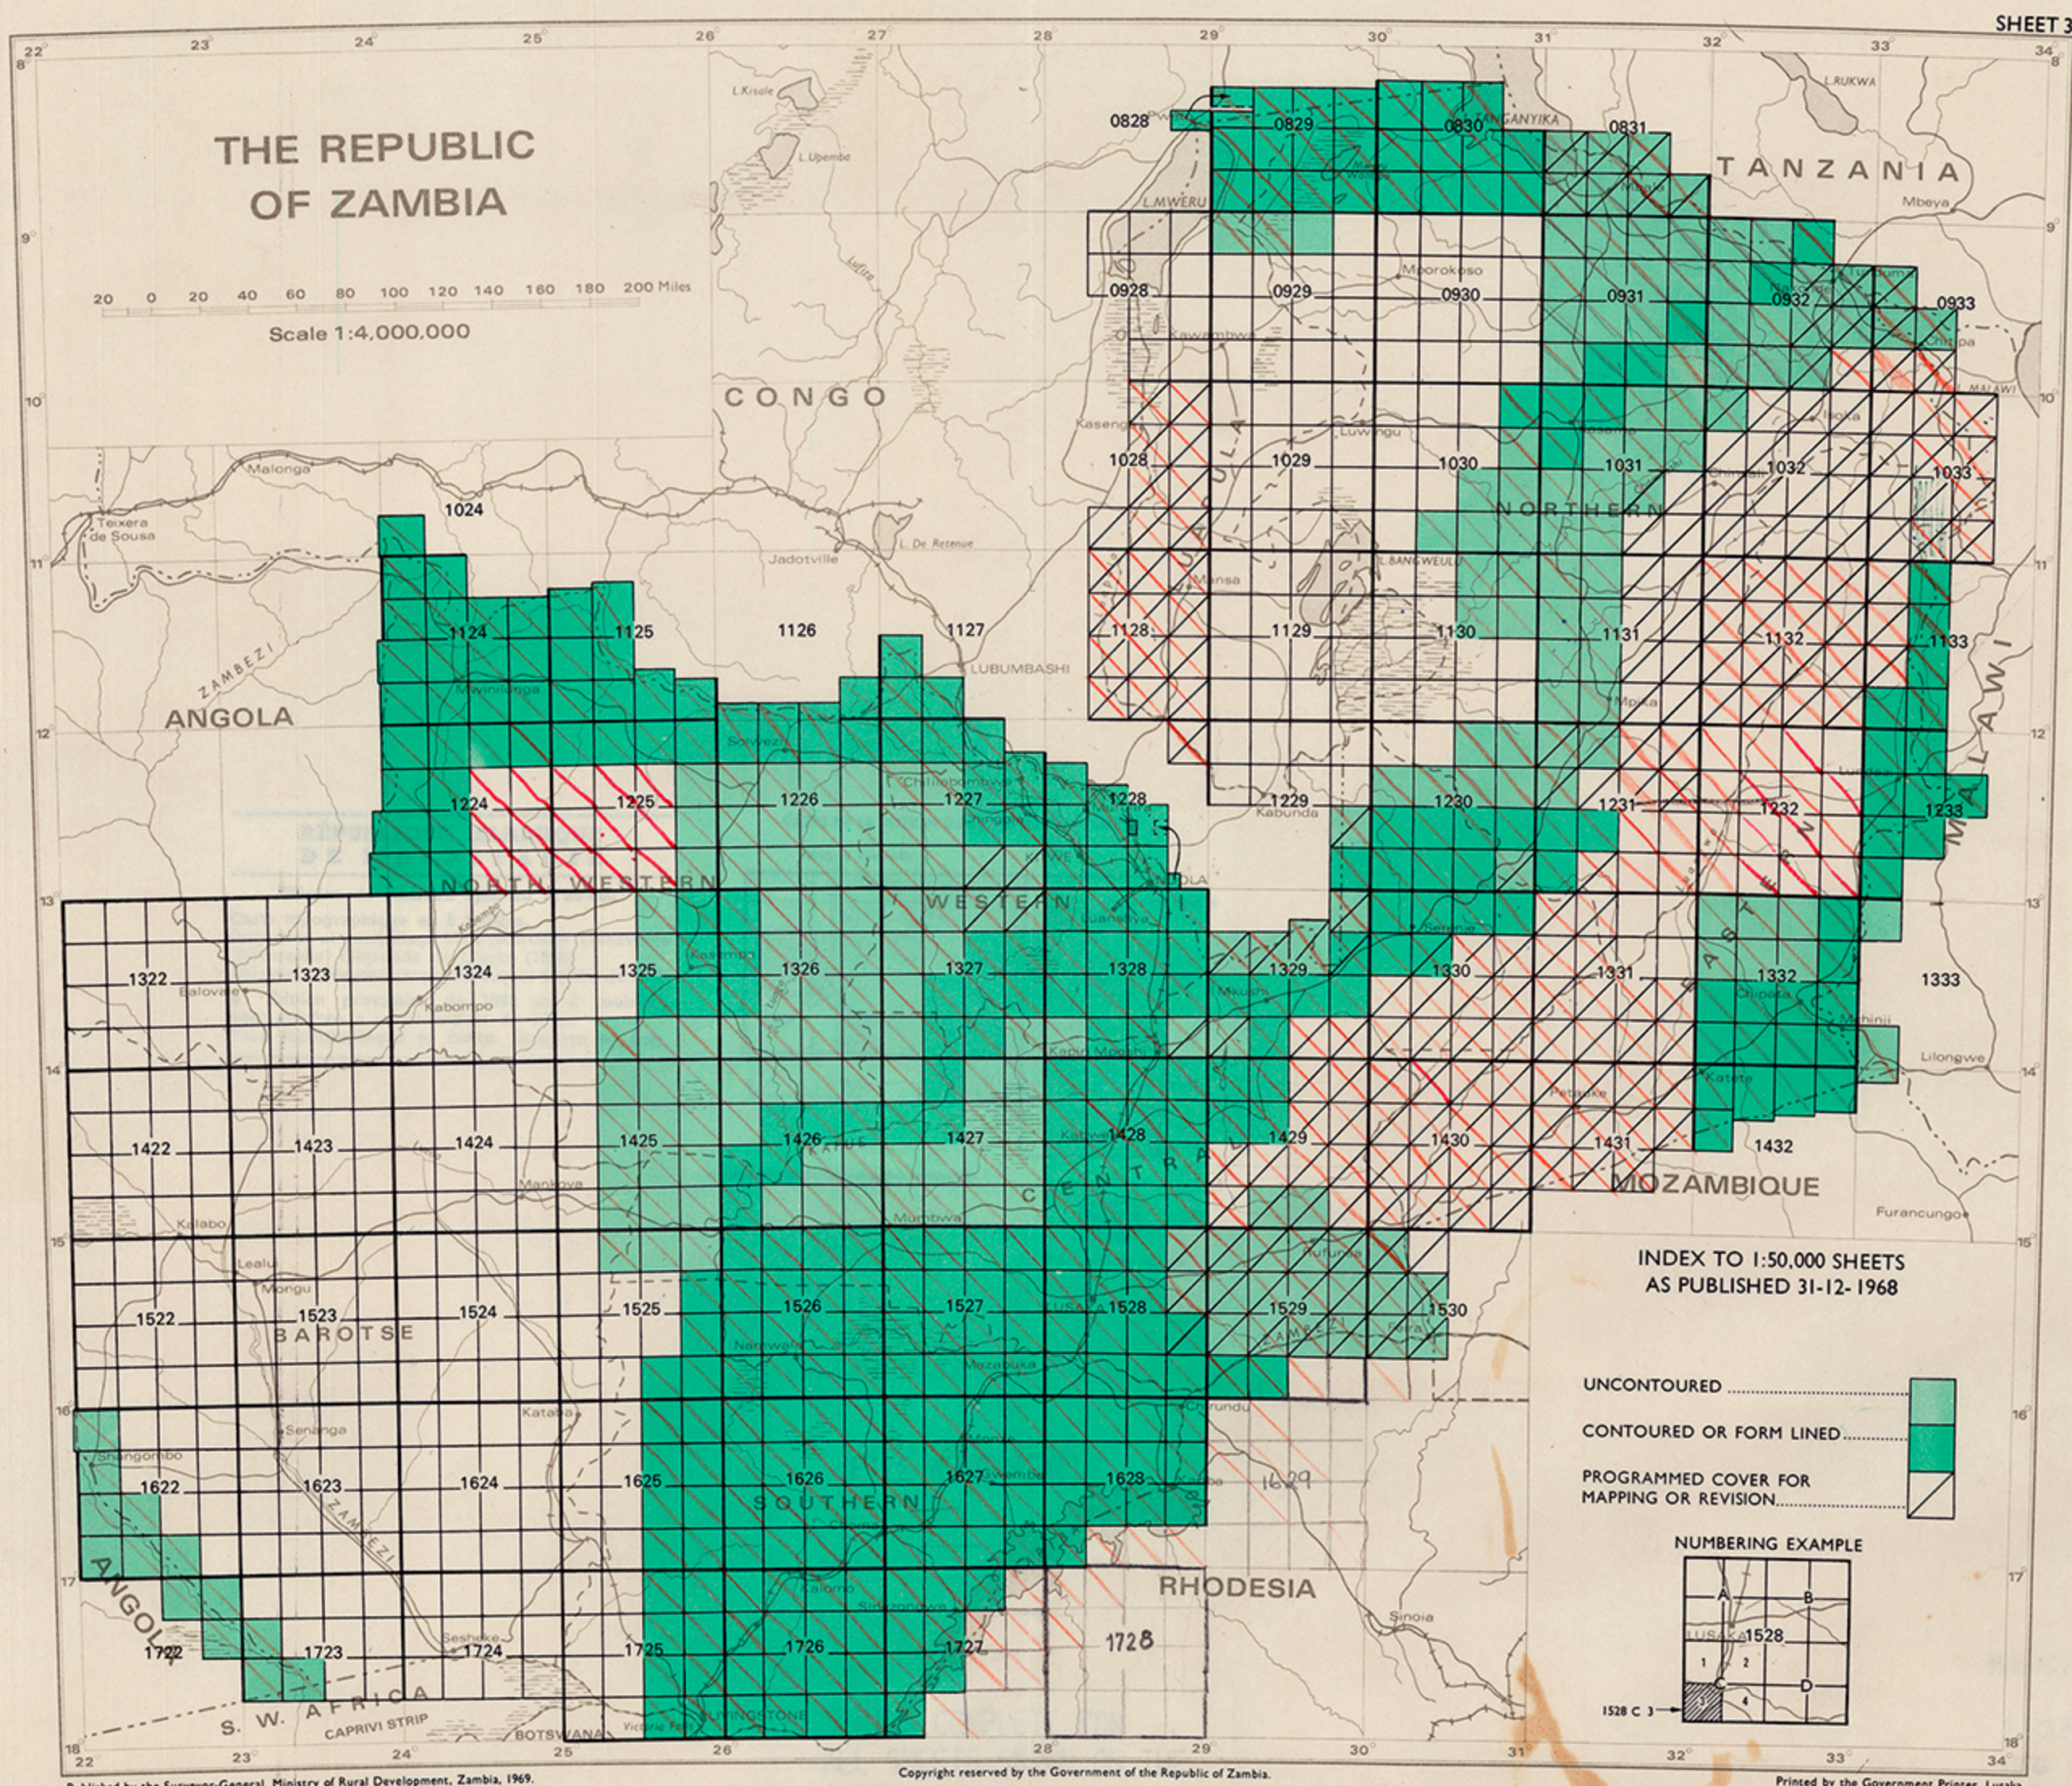

THIS SERIES IS FILED AT THE LIBRARY ANNEX. SHEETS MAY BE REQUESTED AND RETRIEVED FOR THE NEXT BUSINESS DAY.

INDEX MAP

ZAMBIA (SERIES)

THE REPUBLIC OF ZAMBIA  
DOS 424 SERIES Z 741

1:50,000

8885s

50

67

1 : map held as of 7-1-70  
8-12-70

Accompanying text is shelved in the stack units under the same classification as this map.

8885s  
50  
67