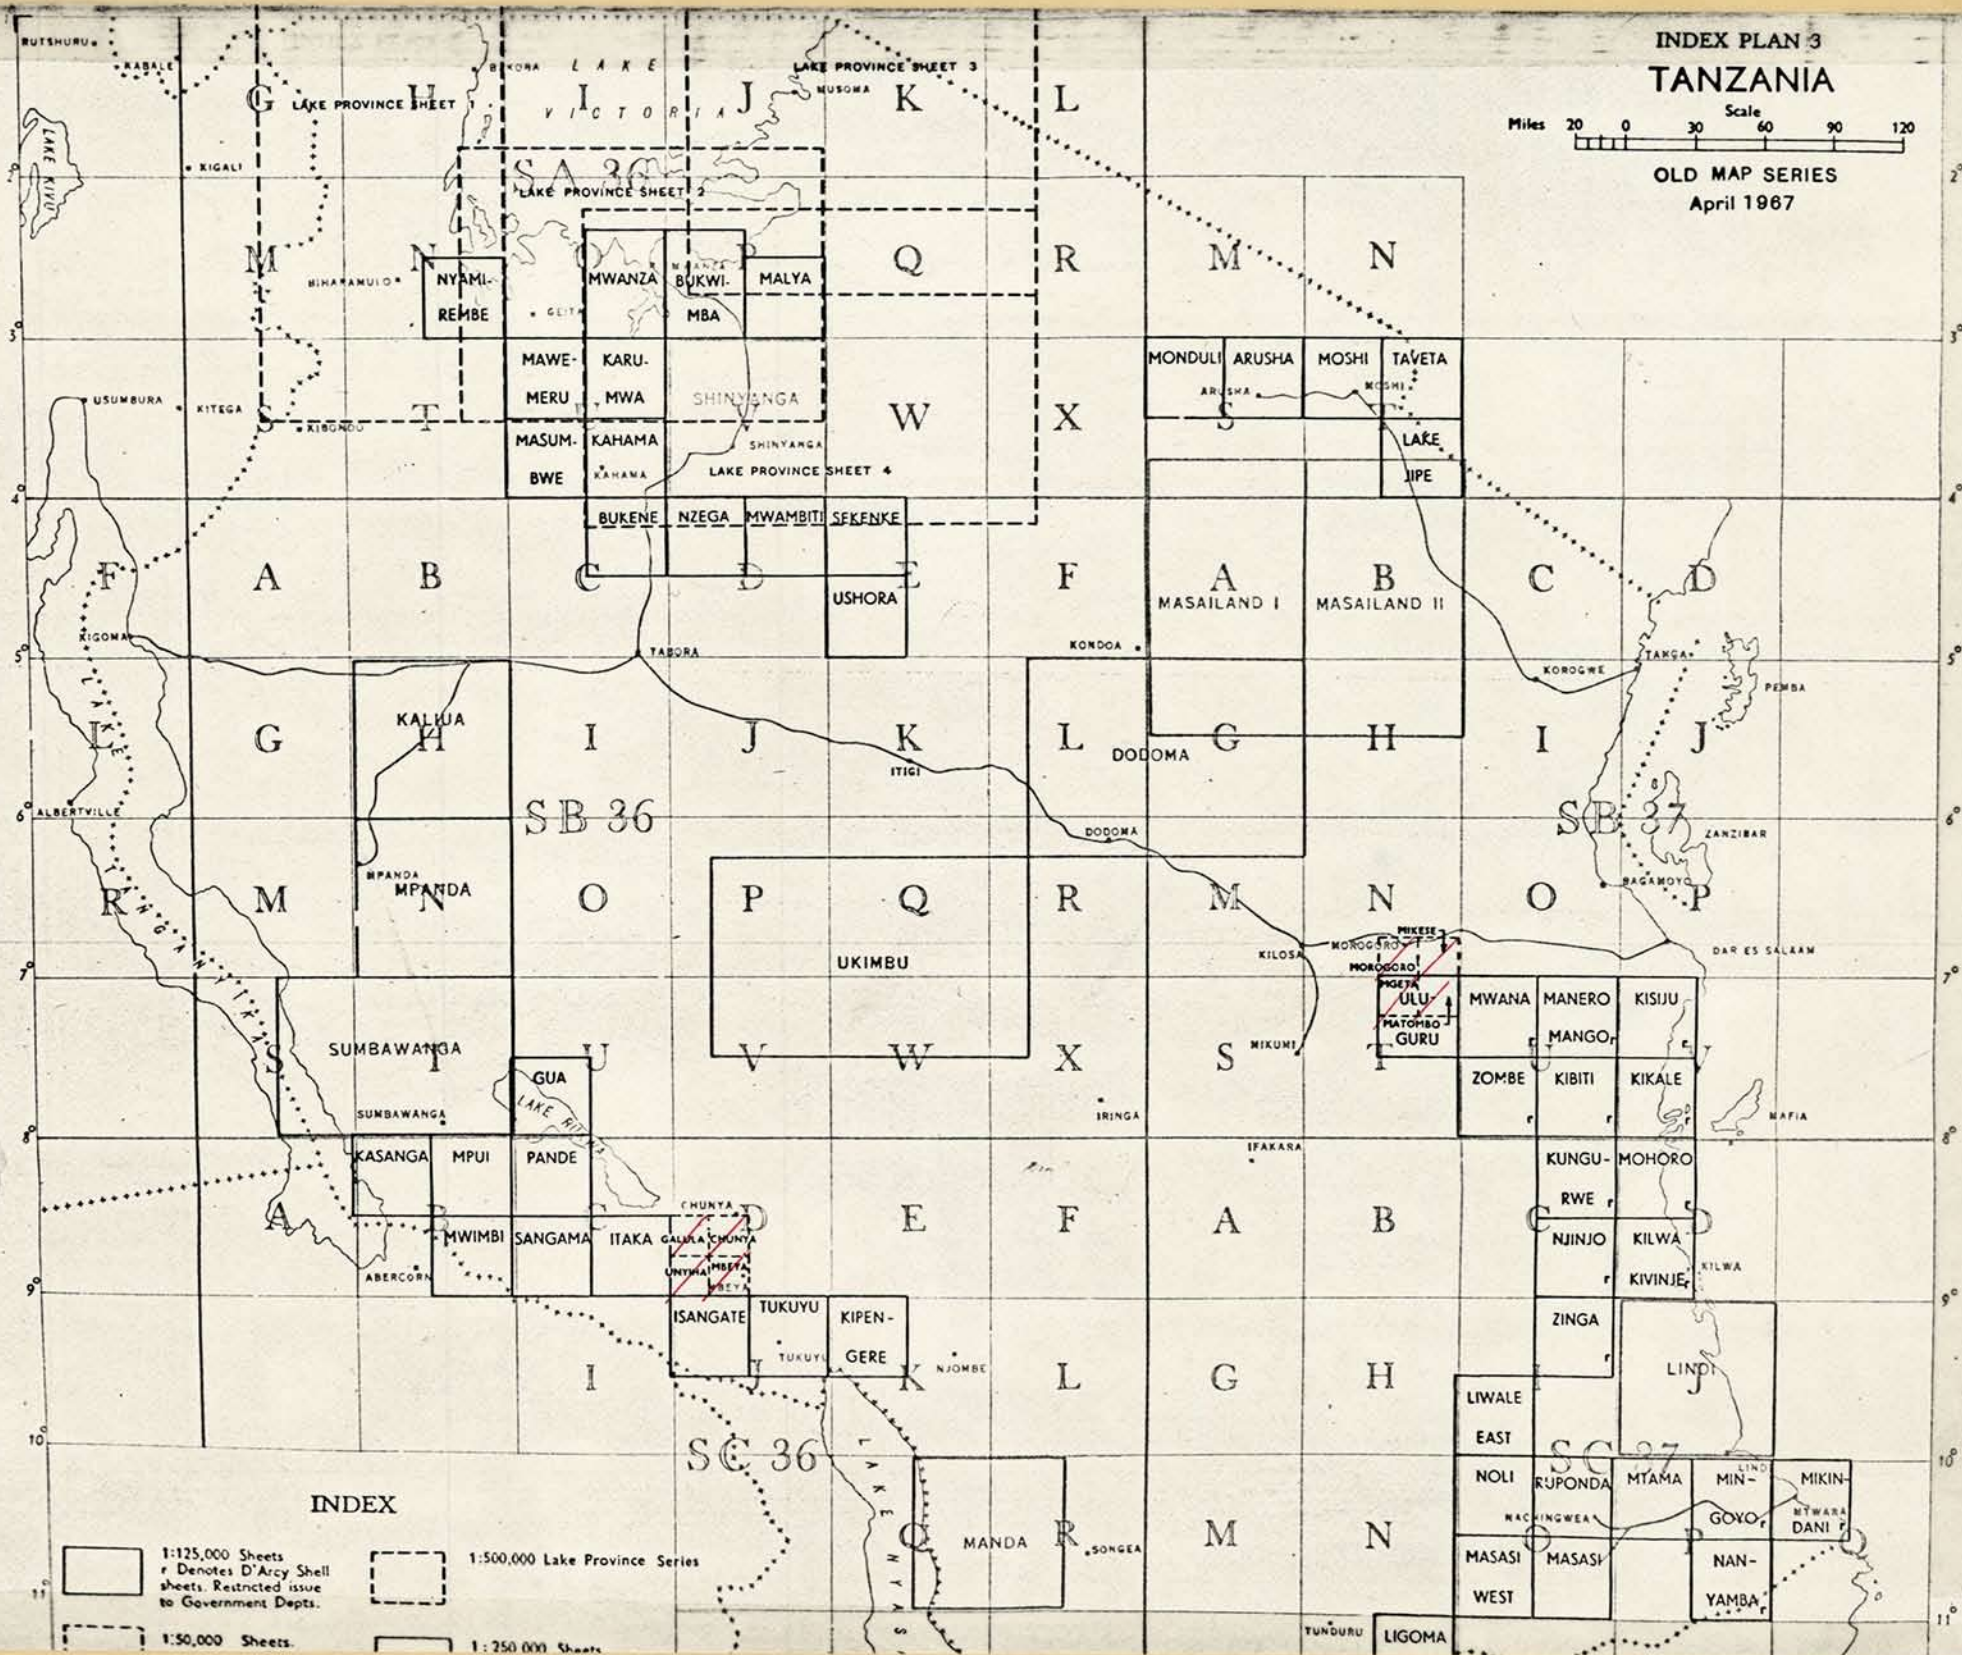

INDEX PLAN 3
TANZANIA

Miles 20 0 30 60 90 120
Scale

OLD MAP SERIES
April 1967

INDEX

1:125,000 Sheets
r Denotes D'Arcy Shell sheets. Restricted issue to Government Depts.

1:500,000 Lake Province Series

1:50,000 Sheets

1:250,000 Sheets

TANZANIA
87605
50
T2