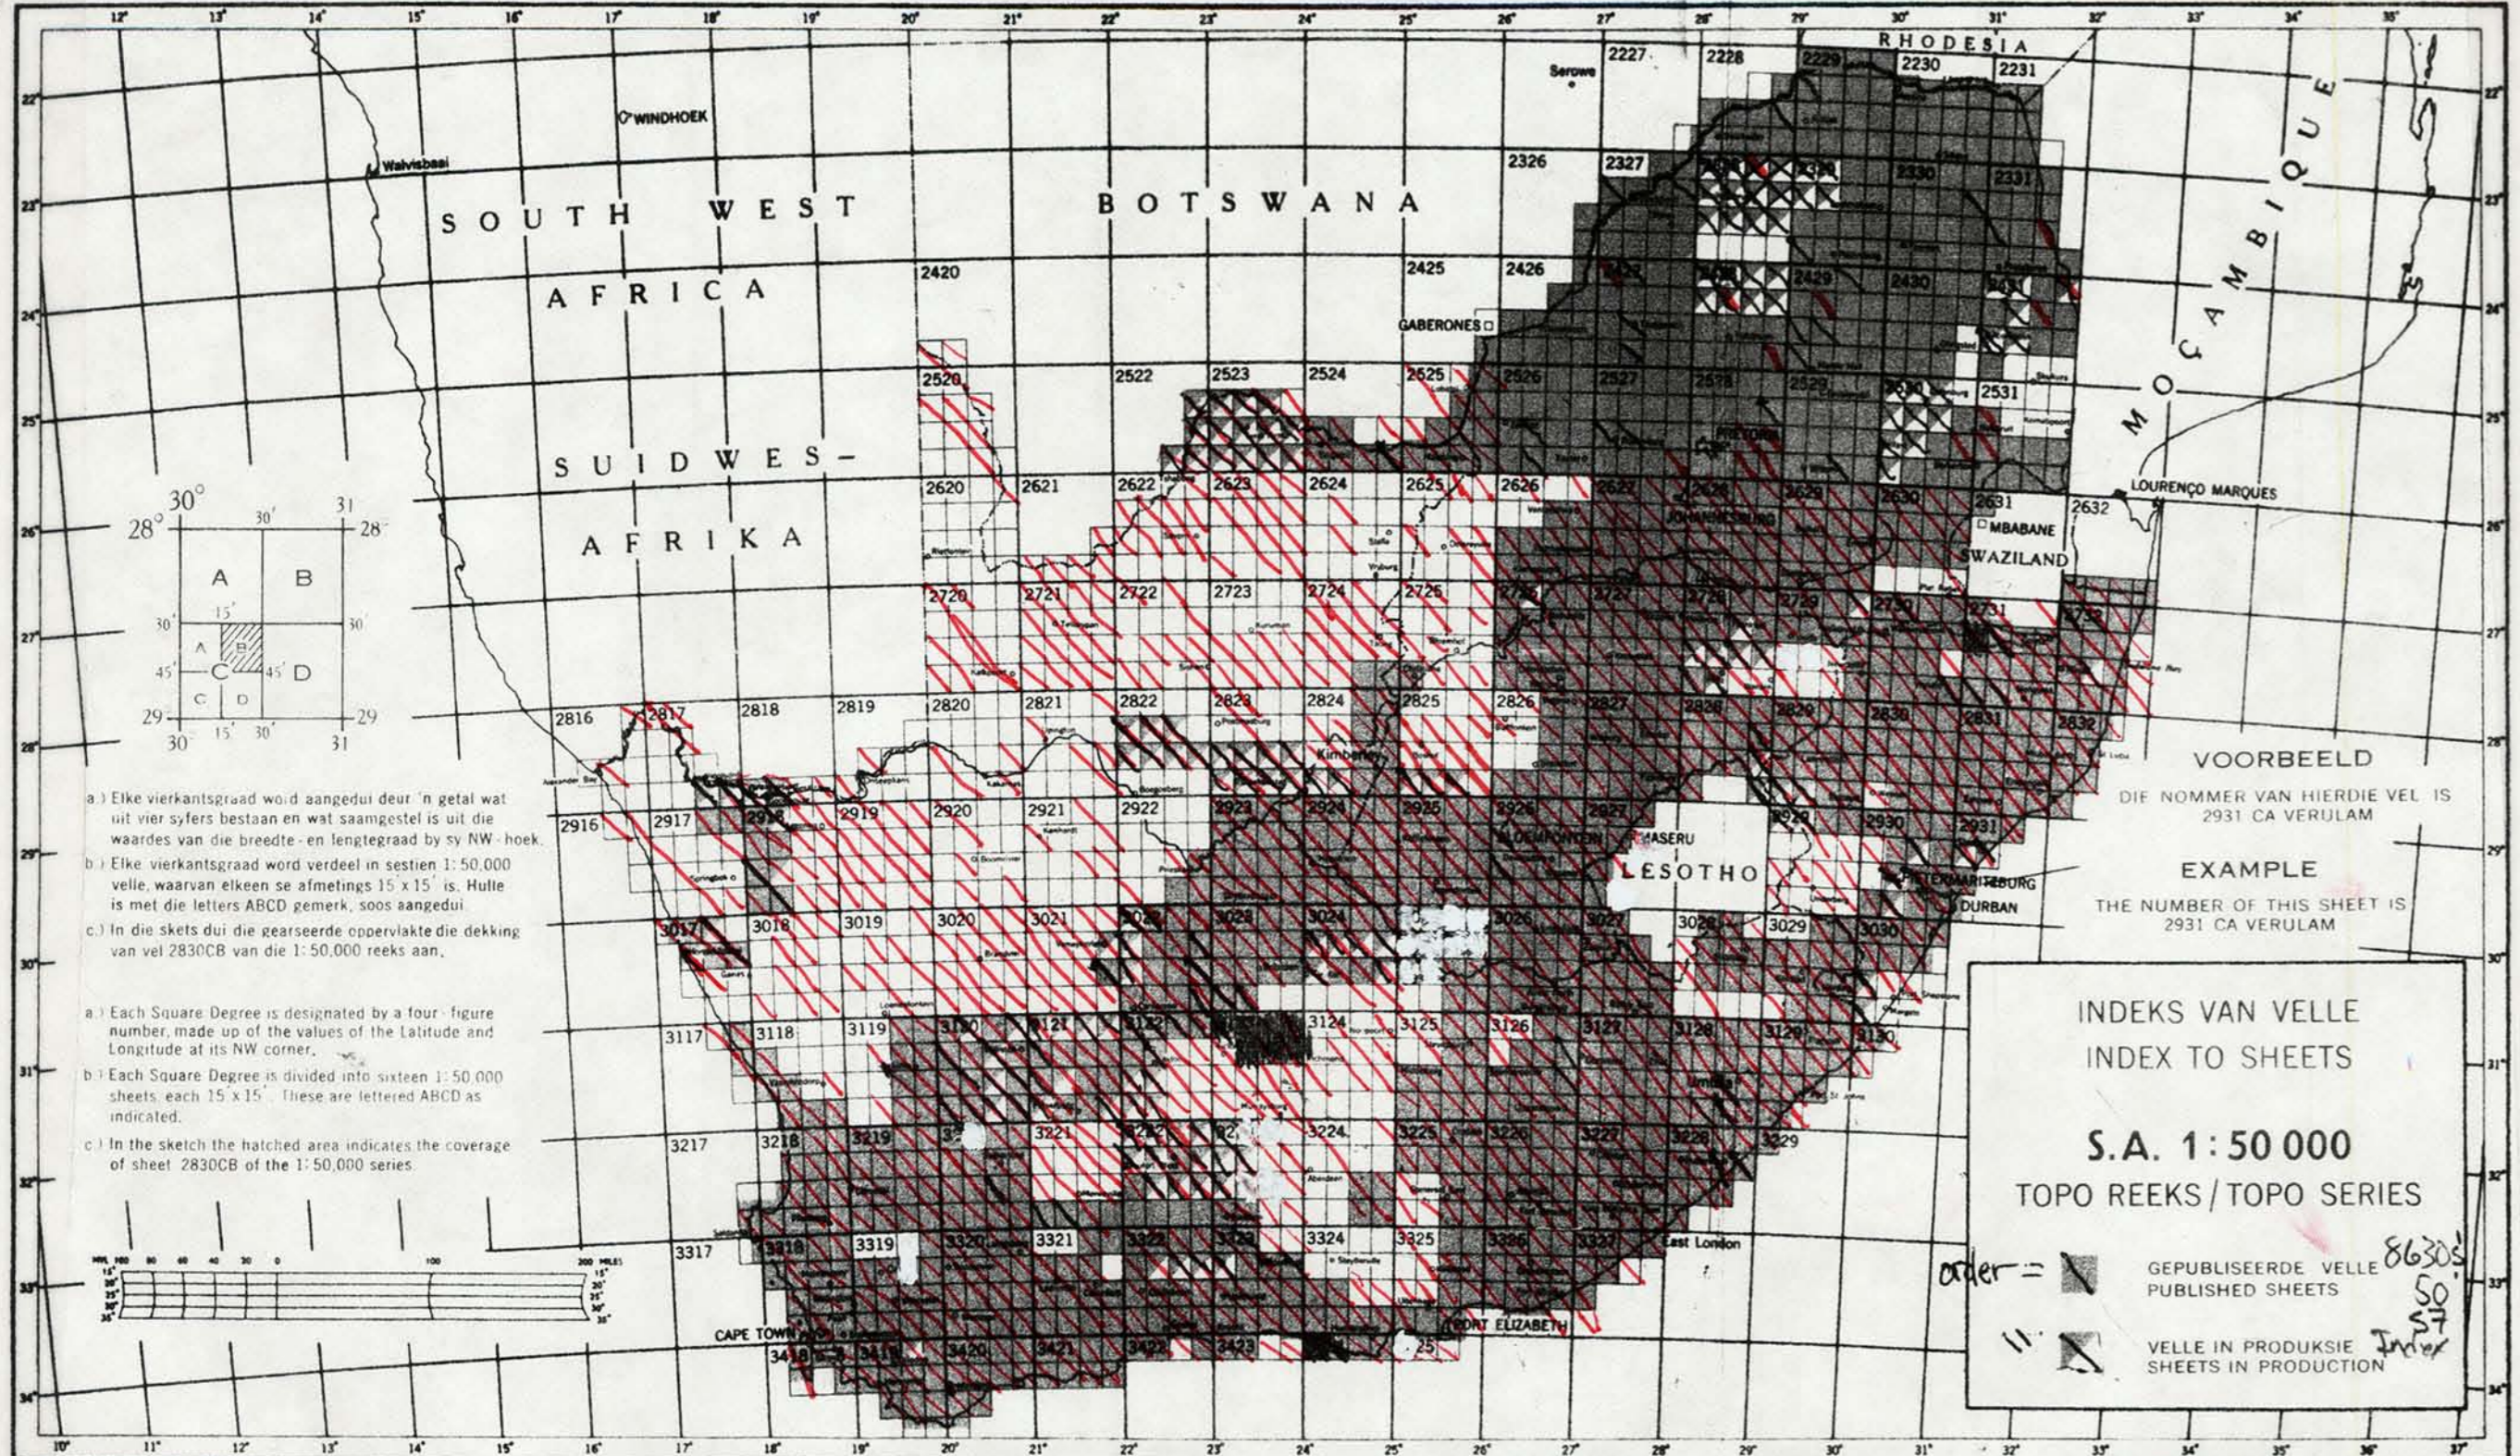

So. Africa Govt. Printer

INDEKS KAART VAN SUID-AFRIKA / INDEX MAP OF SOUTH AFRICA

SOOS OP/AS AT 1 JAN. 1971

KAART INDEKS MAP INDEX

Staatsdrukker, Pretoria, 1965. Government Printer, Pretoria, 1965. T.S.O. MSC. 3821

Index table listing various geographical locations and their corresponding sheet numbers. The table is organized into columns, with some entries in bold. It includes locations like '2427 BC Rooiboskloof', '2428 AC Makoppie', '2429 AA Pongolafontein', etc., and continues down to '2432 BB Aiding'.

Index table listing various geographical locations and their corresponding sheet numbers. The table is organized into columns, with some entries in bold. It includes locations like '2529 BB Roodersdorp', '2530 AC Kromme Riviër', '2531 AA Pongolafontein', etc., and continues down to '2532 BB Aiding'.

Large index table listing various geographical locations and their corresponding sheet numbers. The table is organized into columns, with some entries in bold. It includes locations like '2533 AC Kromme Riviër', '2534 AA Pongolafontein', '2535 AA Pongolafontein', etc., and continues down to '2538 AA Pongolafontein'.