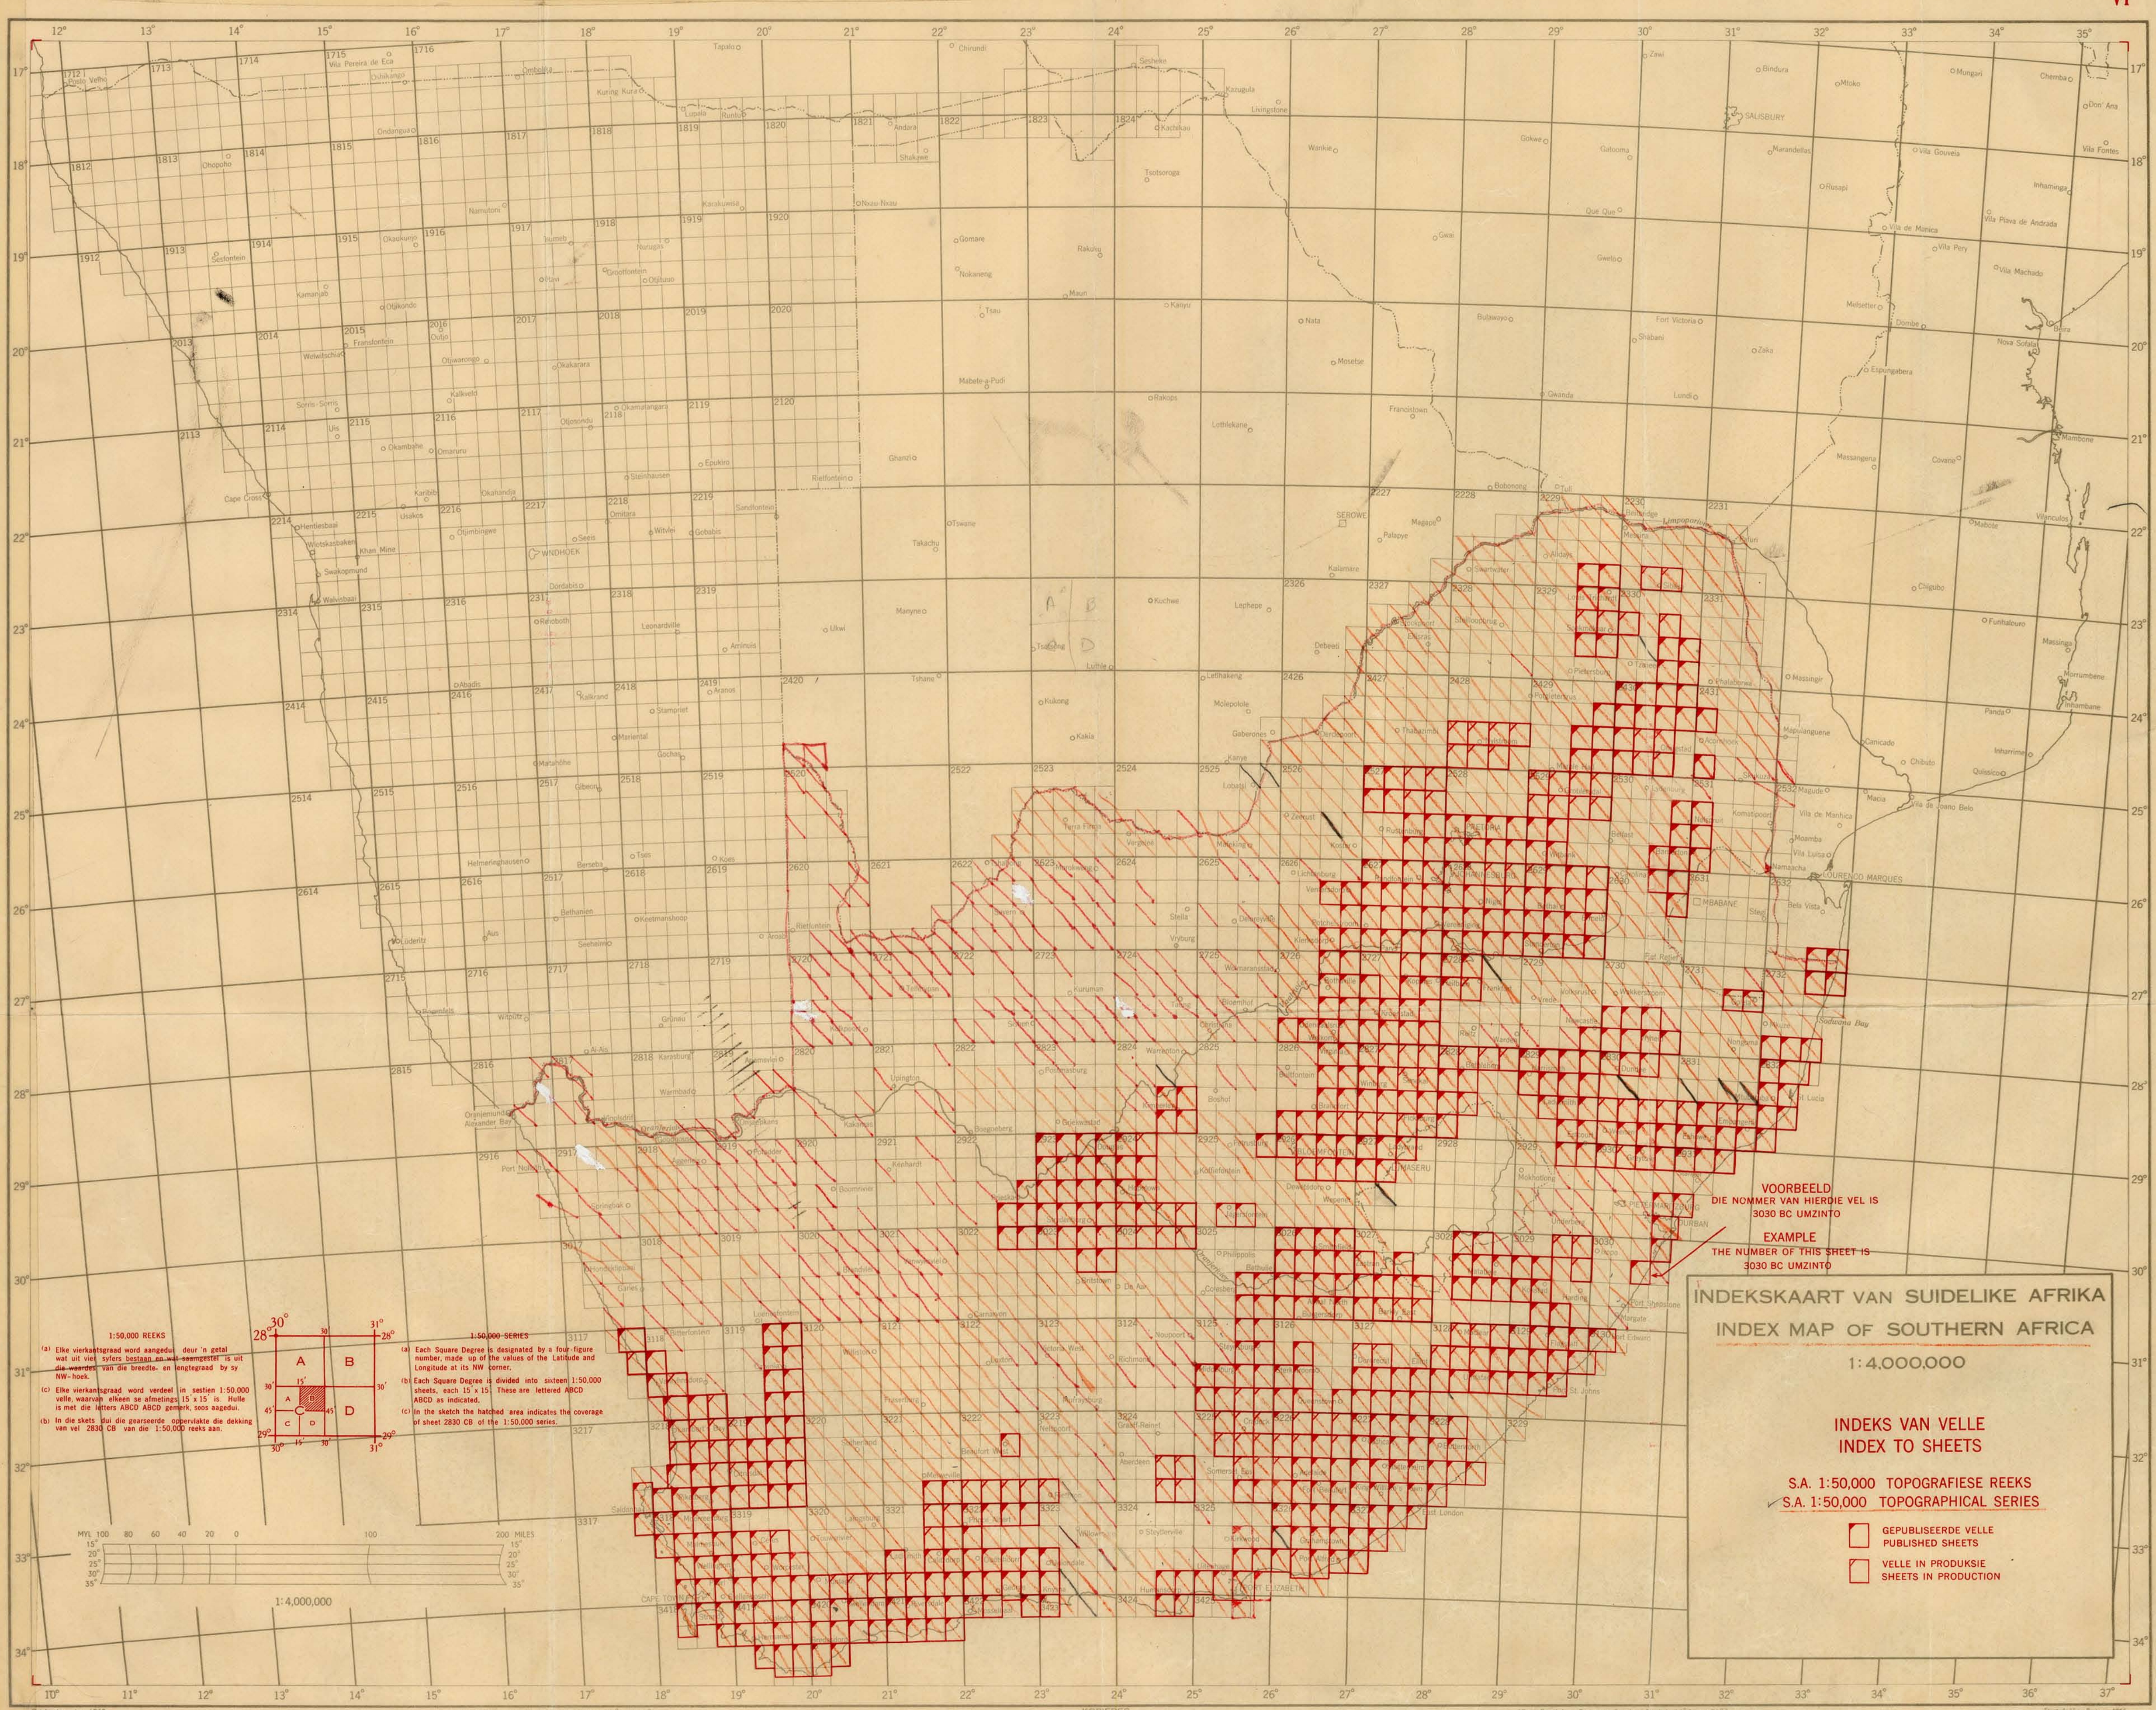

S.A. 1:50 000 TOPO

Published Sheets Gepubliseerde Velle. As at 1.1.1971. Soos op 1.1.1971. Sheets in production 'Velle in produksie' (No.) indicates latest edition. (No) Dui aan jongste uitgawe. (No) Dui aan jongste uitgawe.

Index table listing various geographical locations and their corresponding sheet numbers. The table is organized into columns, with some entries in bold. It includes locations like '2427 BC Rooiboskloof', '2428 AC Makoppie', '2429 AA Pongolafontein', etc., and continues down to '2432 BB Aiding'.

Index table listing various geographical locations and their corresponding sheet numbers. The table is organized into columns, with some entries in bold. It includes locations like '2529 BB Roodersdorp', '2530 AC Kromme Riviër', '2531 AA Pongolafontein', etc., and continues down to '2532 BB Aiding'.

Large index table listing various geographical locations and their corresponding sheet numbers. The table is organized into columns, with some entries in bold. It includes locations like '2533 AC Kromme Riviër', '2534 AA Pongolafontein', '2535 AA Pongolafontein', etc., and continues down to '2538 AA Pongolafontein'.