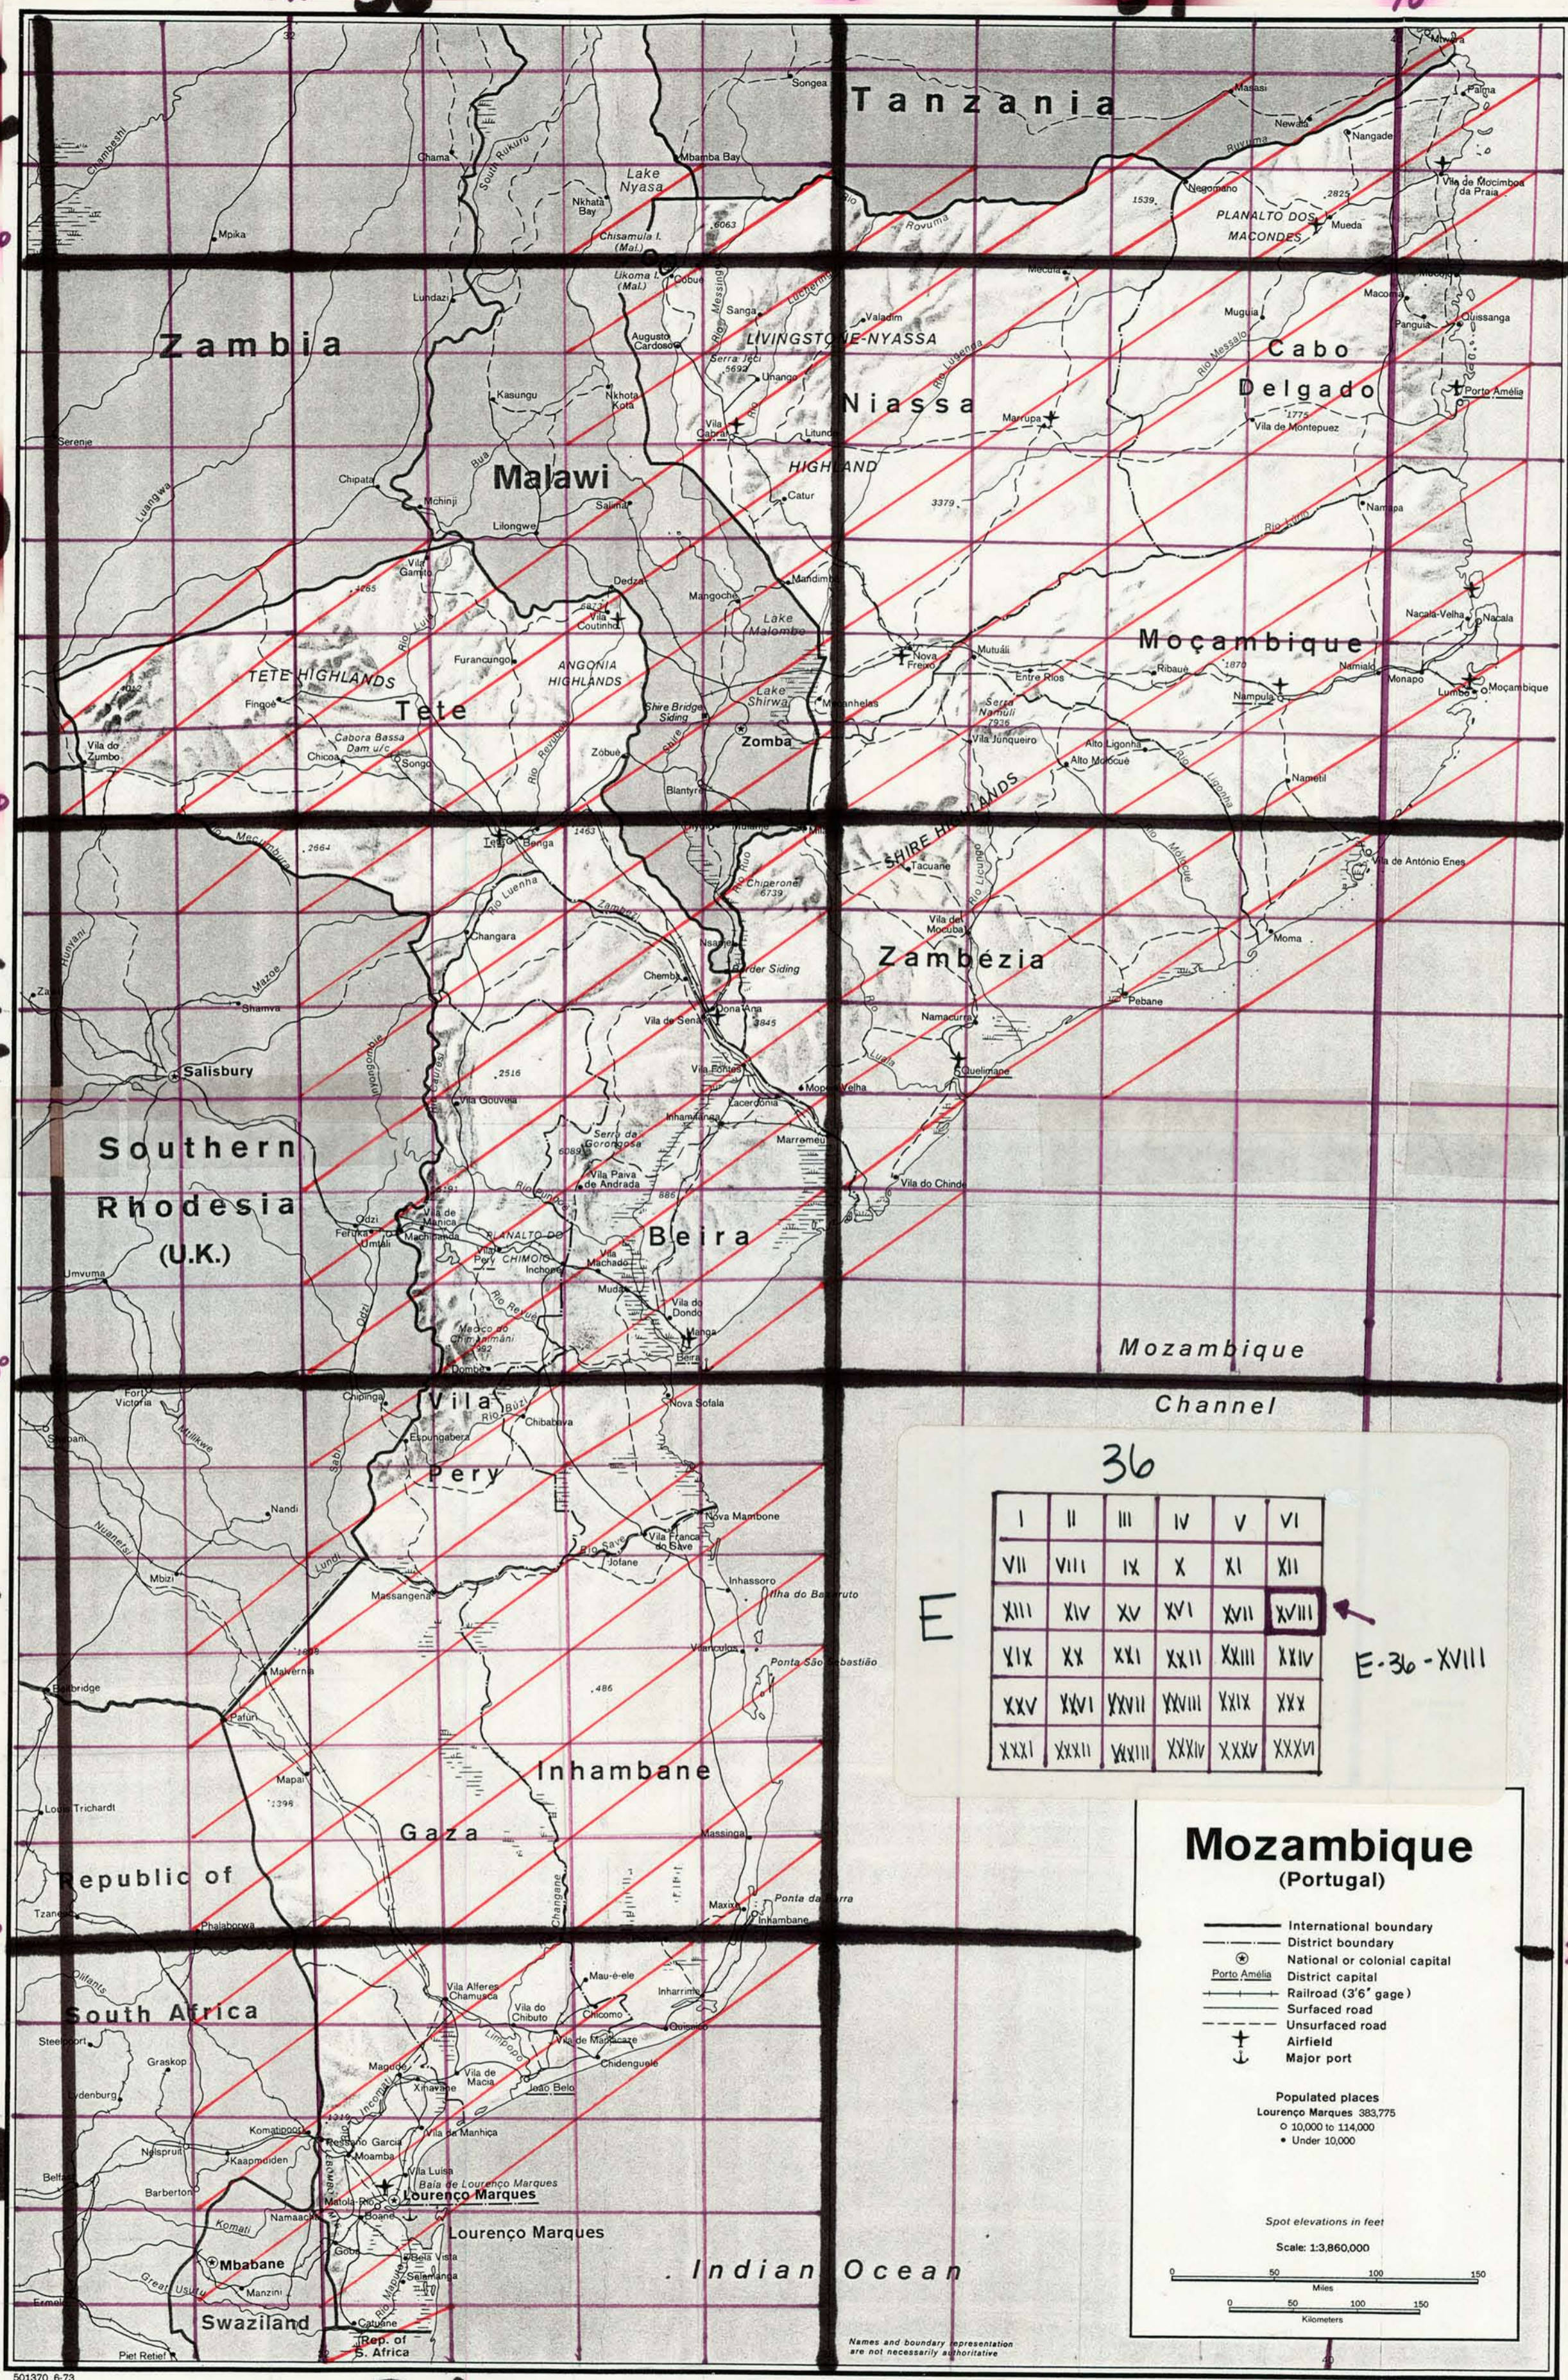

32° 36

36°

37

40°

C

12°

D

16°

E

20°

F

24°

G

36

I	II	III	IV	V	VI
VII	VIII	IX	X	XI	XII
XIII	XIV	XV	XVI	XVII	XVIII
XIX	XX	XXI	XXII	XXIII	XXIV
XXV	XXVI	XXVII	XXVIII	XXIX	XXX
XXXI	XXXII	XXXIII	XXXIV	XXXV	XXXVI

E-36-XVIII

### Mozambique (Portugal)

- International boundary
- District boundary
- National or colonial capital
- District capital
- Railroad (3'6" gage)
- Surfaced road
- Unsurfaced road
- Airfield
- Major port

Populated places  
 Lourenço Marques 383,775  
 ○ 10,000 to 114,000  
 ● Under 10,000

Spot elevations in feet  
 Scale: 1:3,860,000

0 50 100 150 Miles  
 0 50 100 150 Kilometers

32° 36

36°

37

40°