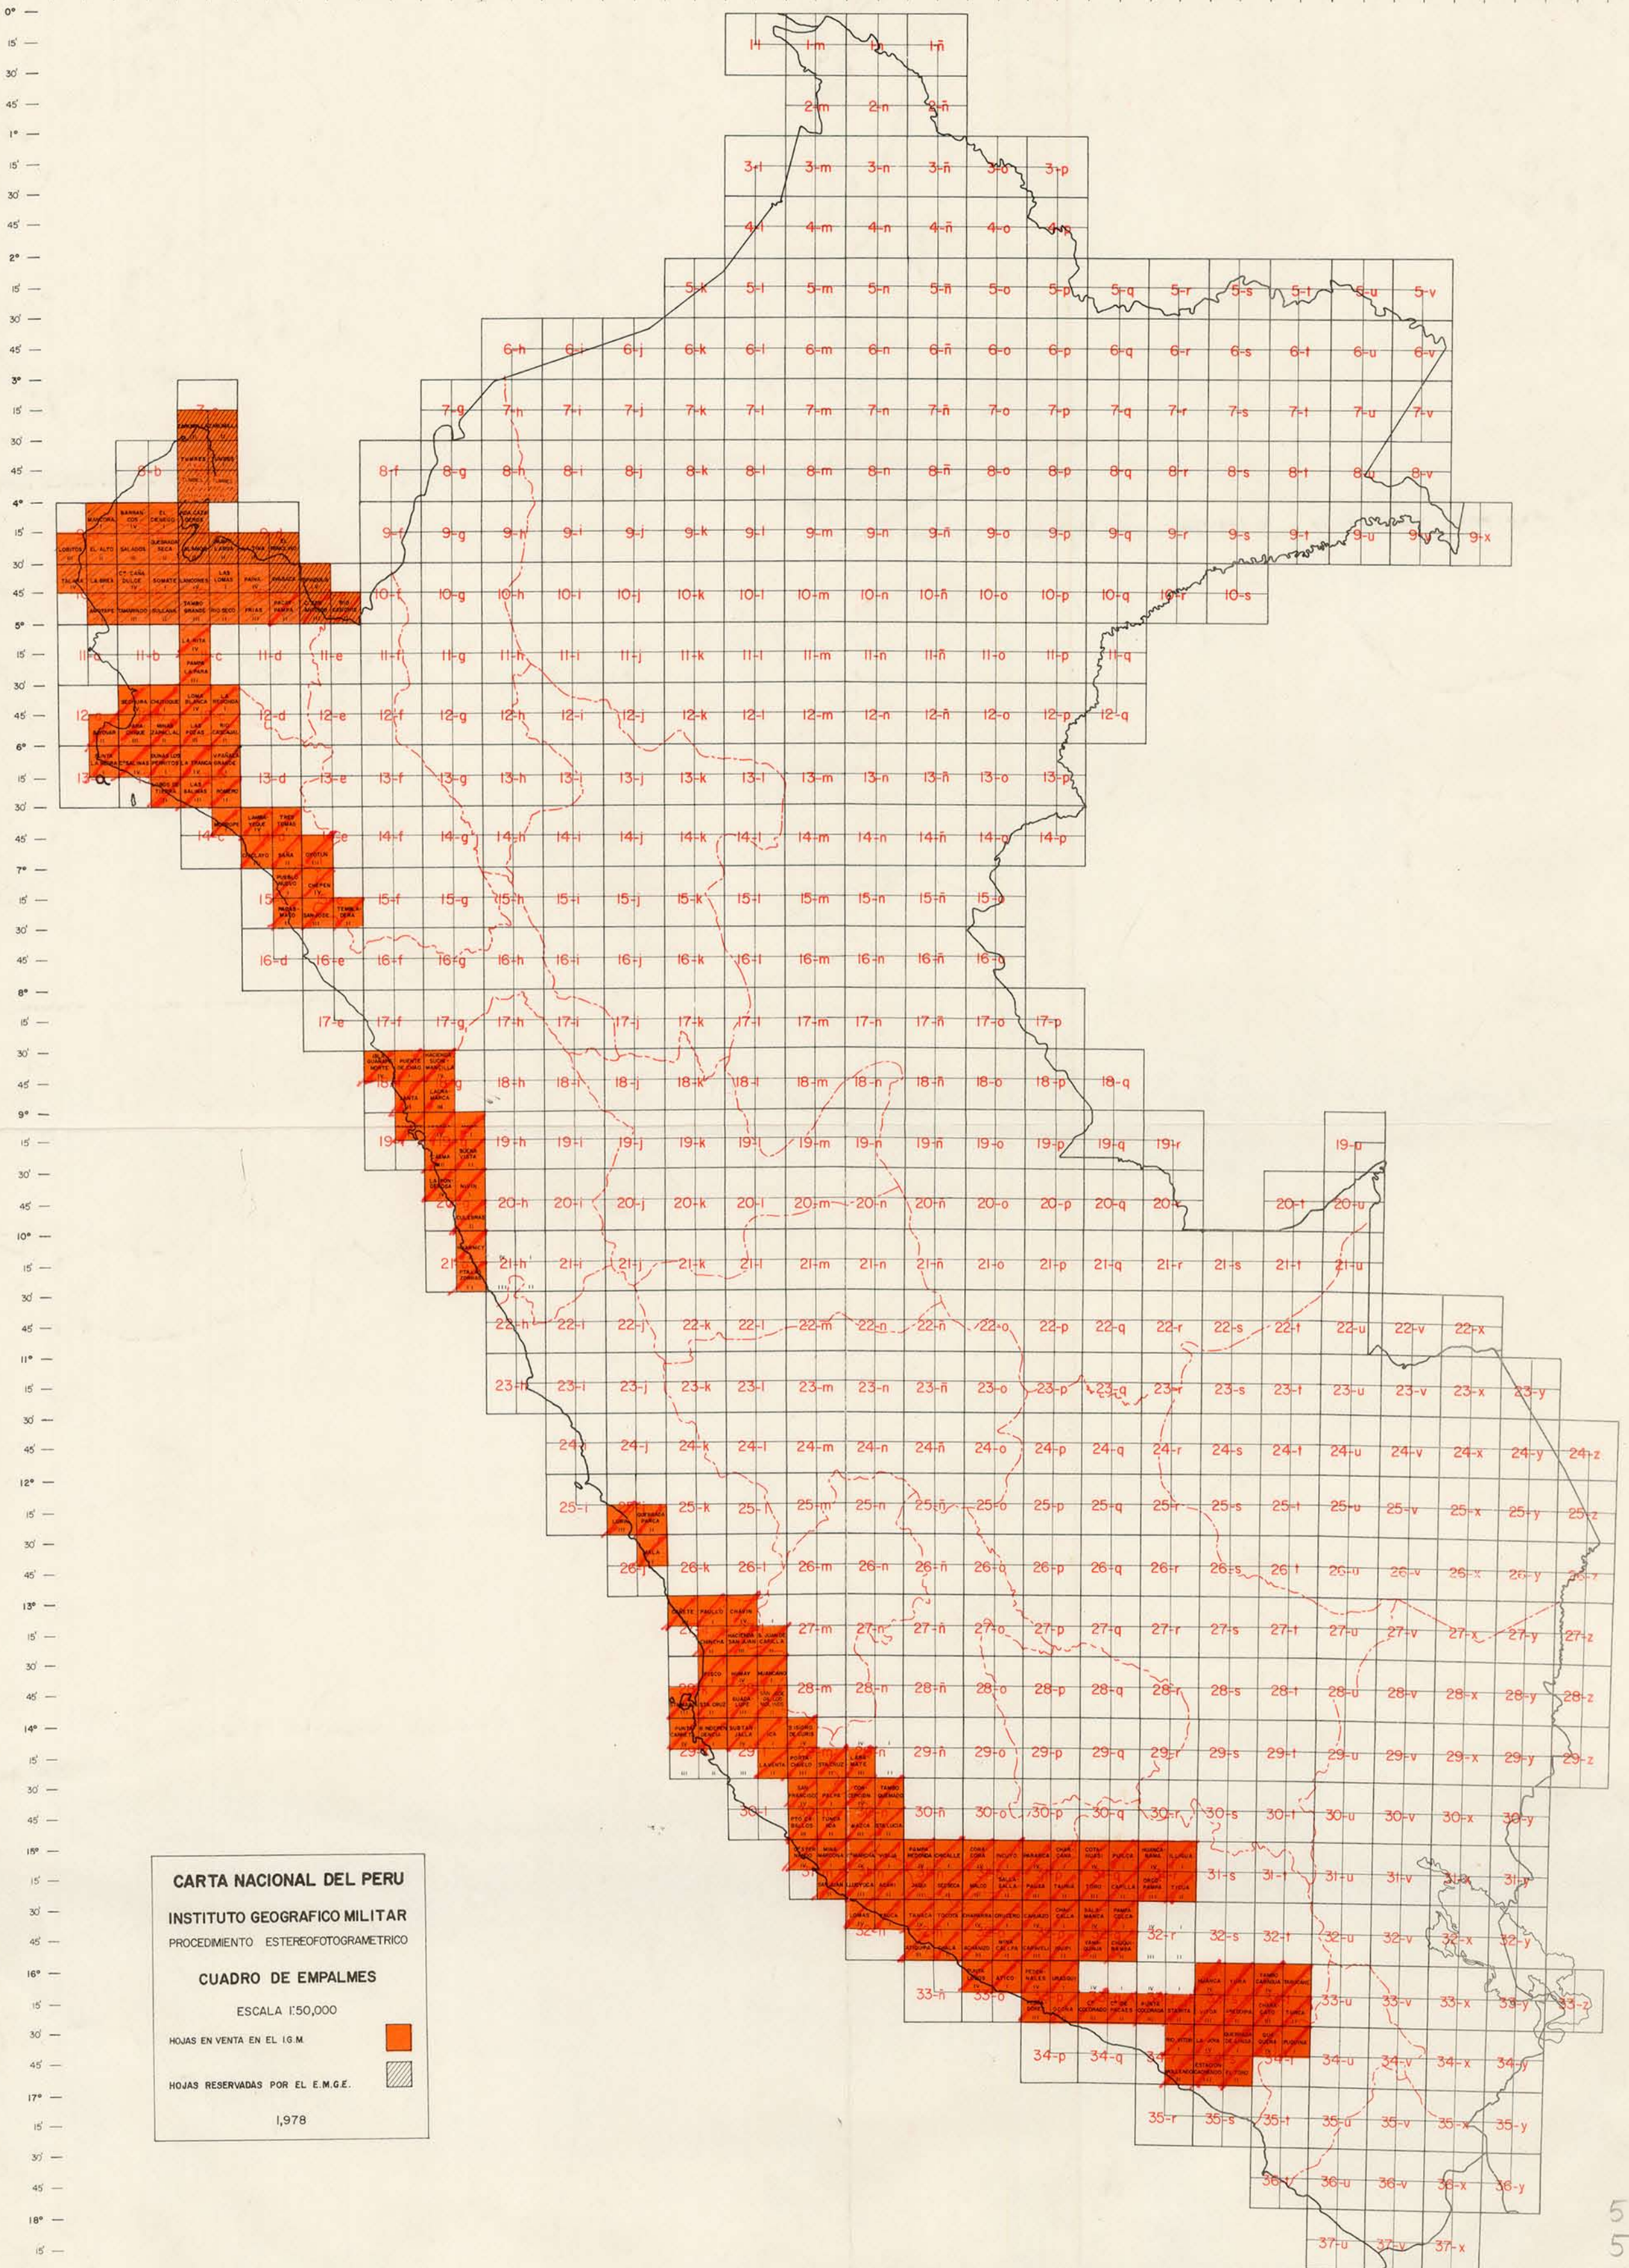

30' 15' 01° 45' 30' 15' 80° 45' 30' 15' 79° 45' 30' 15' 78° 45' 30' 15' 77° 45' 30' 15' 76° 45' 30' 15' 75° 45' 30' 15' 74° 45' 30' 15' 73° 45' 30' 15' 72° 45' 30' 15' 71° 45' 30' 15' 70° 45' 30' 15' 69° 45' 30'

INDEX MAP

5400s
50
U5

FILE ALPHANUMERICALLY.

PERU (SERIES) 5400s
 PERU, INSTITUTO GEOGRAFICO MILITAR & U.S. ARMY MAP SERVICE 50
 PERU 1:50,000 U5

INDEX MAP