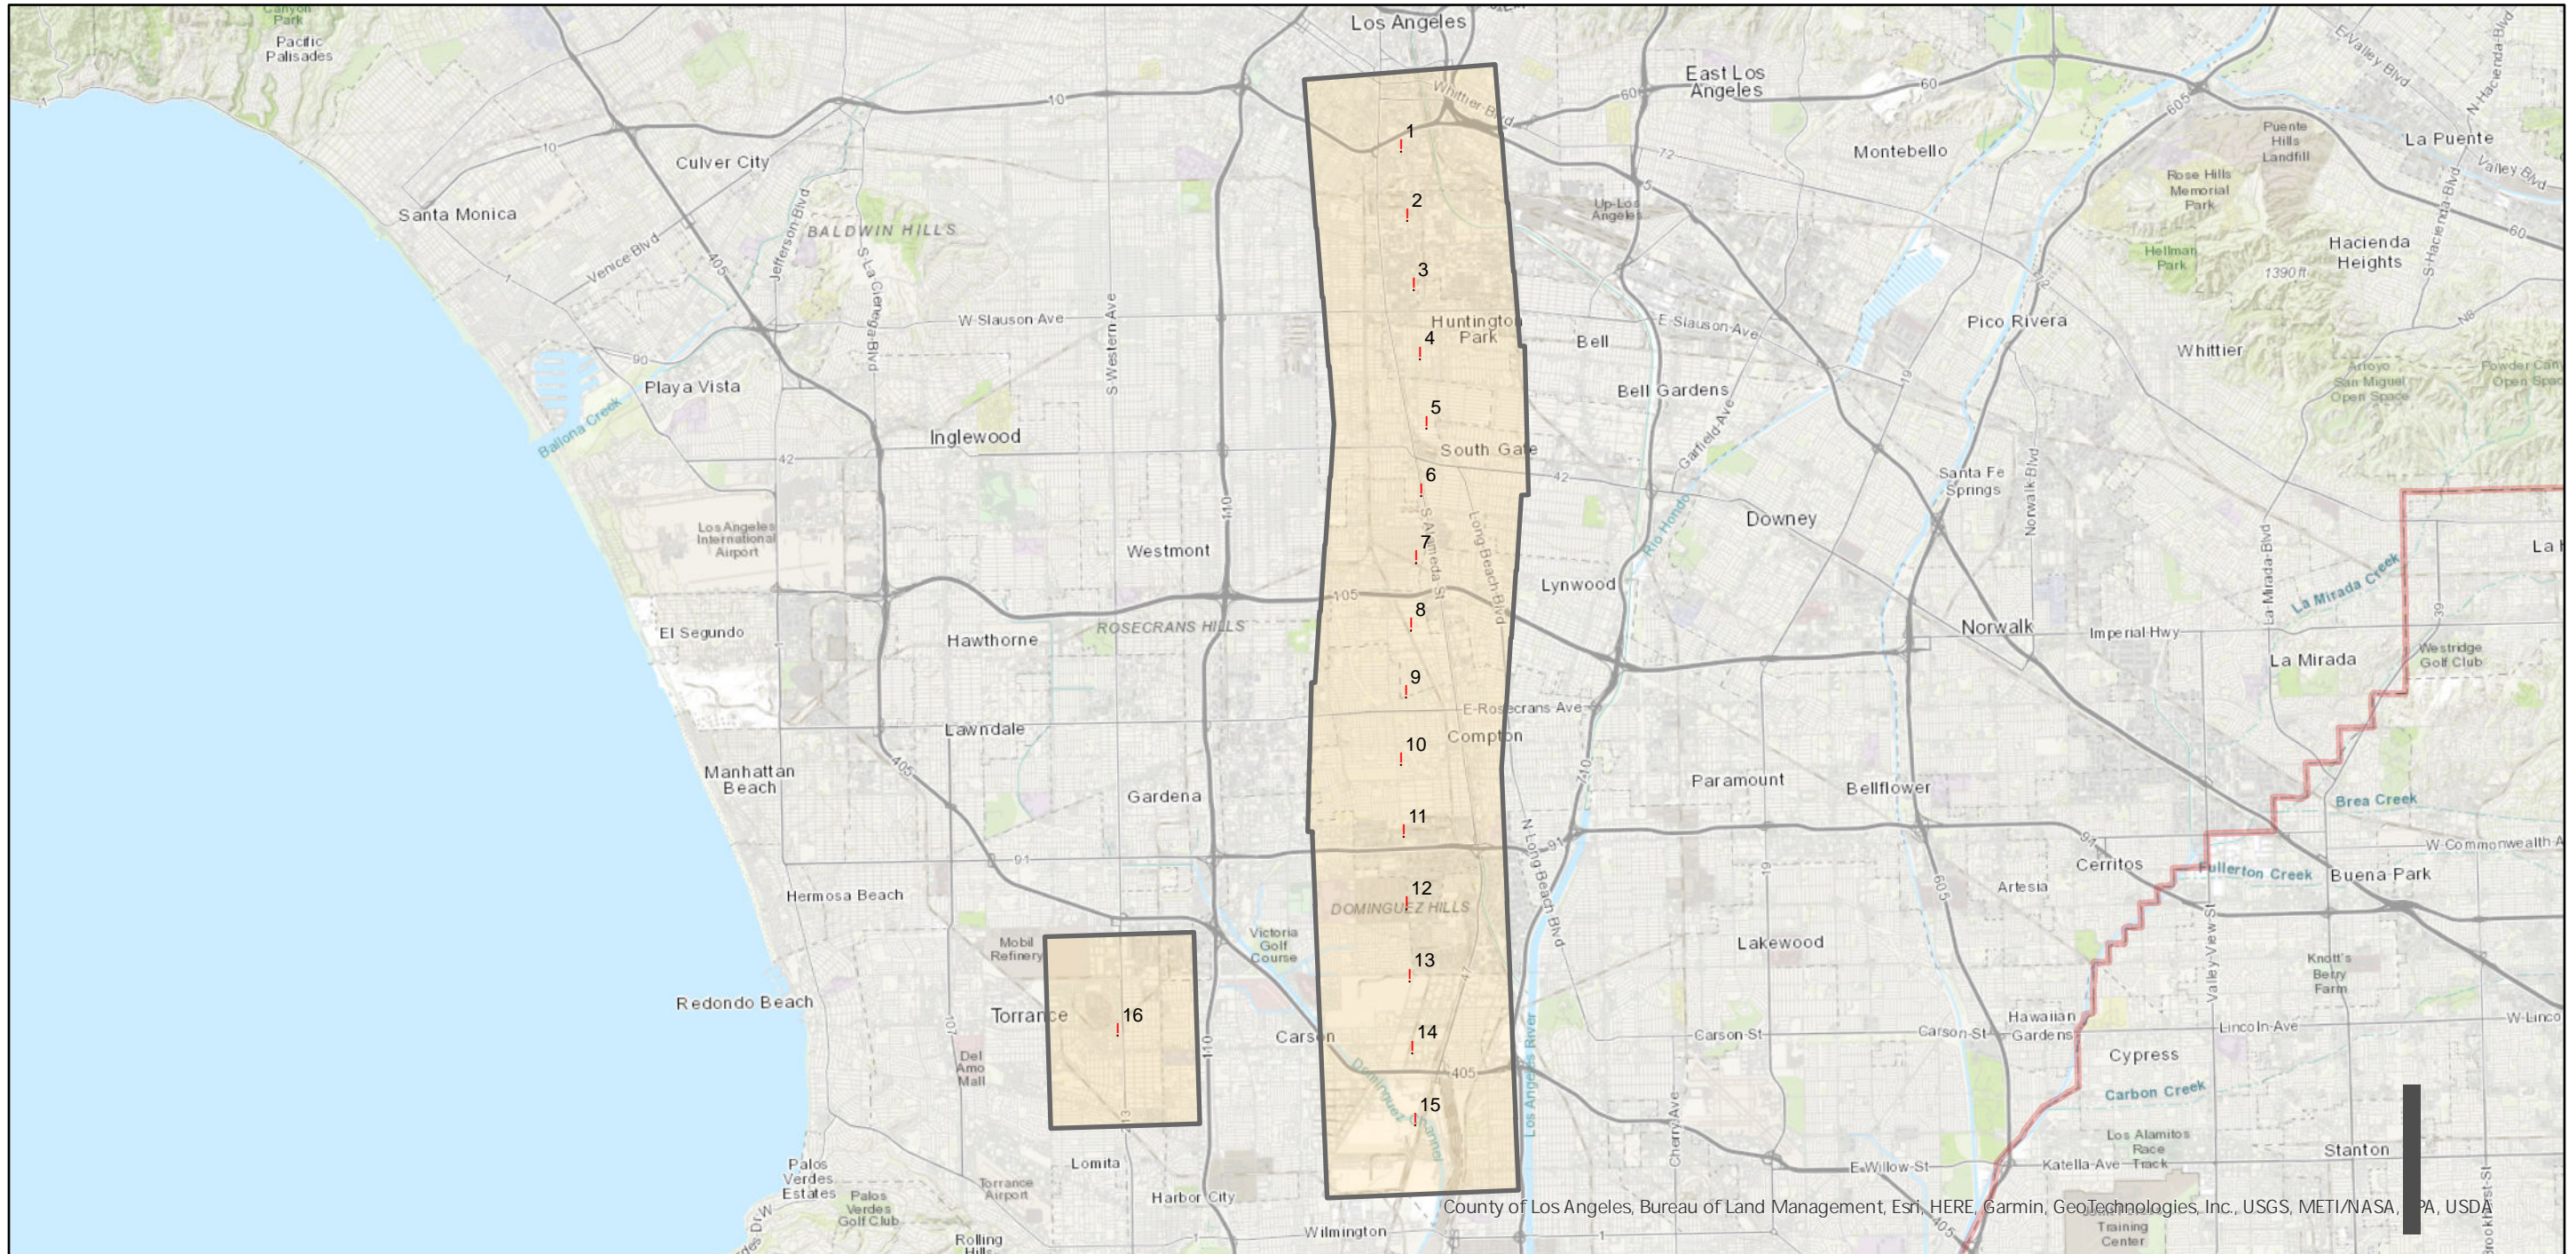

Watson-412A

Counties: Los Angeles
Flight date(s): 07-05-1934
Scale: 1:20,000
Overlap: 60%

Note: Torrance and Long Beach to downtown Los Angeles.
Positive transparencies made from deteriorated original
negatives. Film acquired 1986.

Complete Metadata:
<https://www.library.ucsb.edu/src/airphotos/aerial-photography-information>

FLIGHT LOCATION

0 2.5 5 10 Miles

Index to Aerial Photography
Page 1 of 1

Scale of this index: 1:160,000