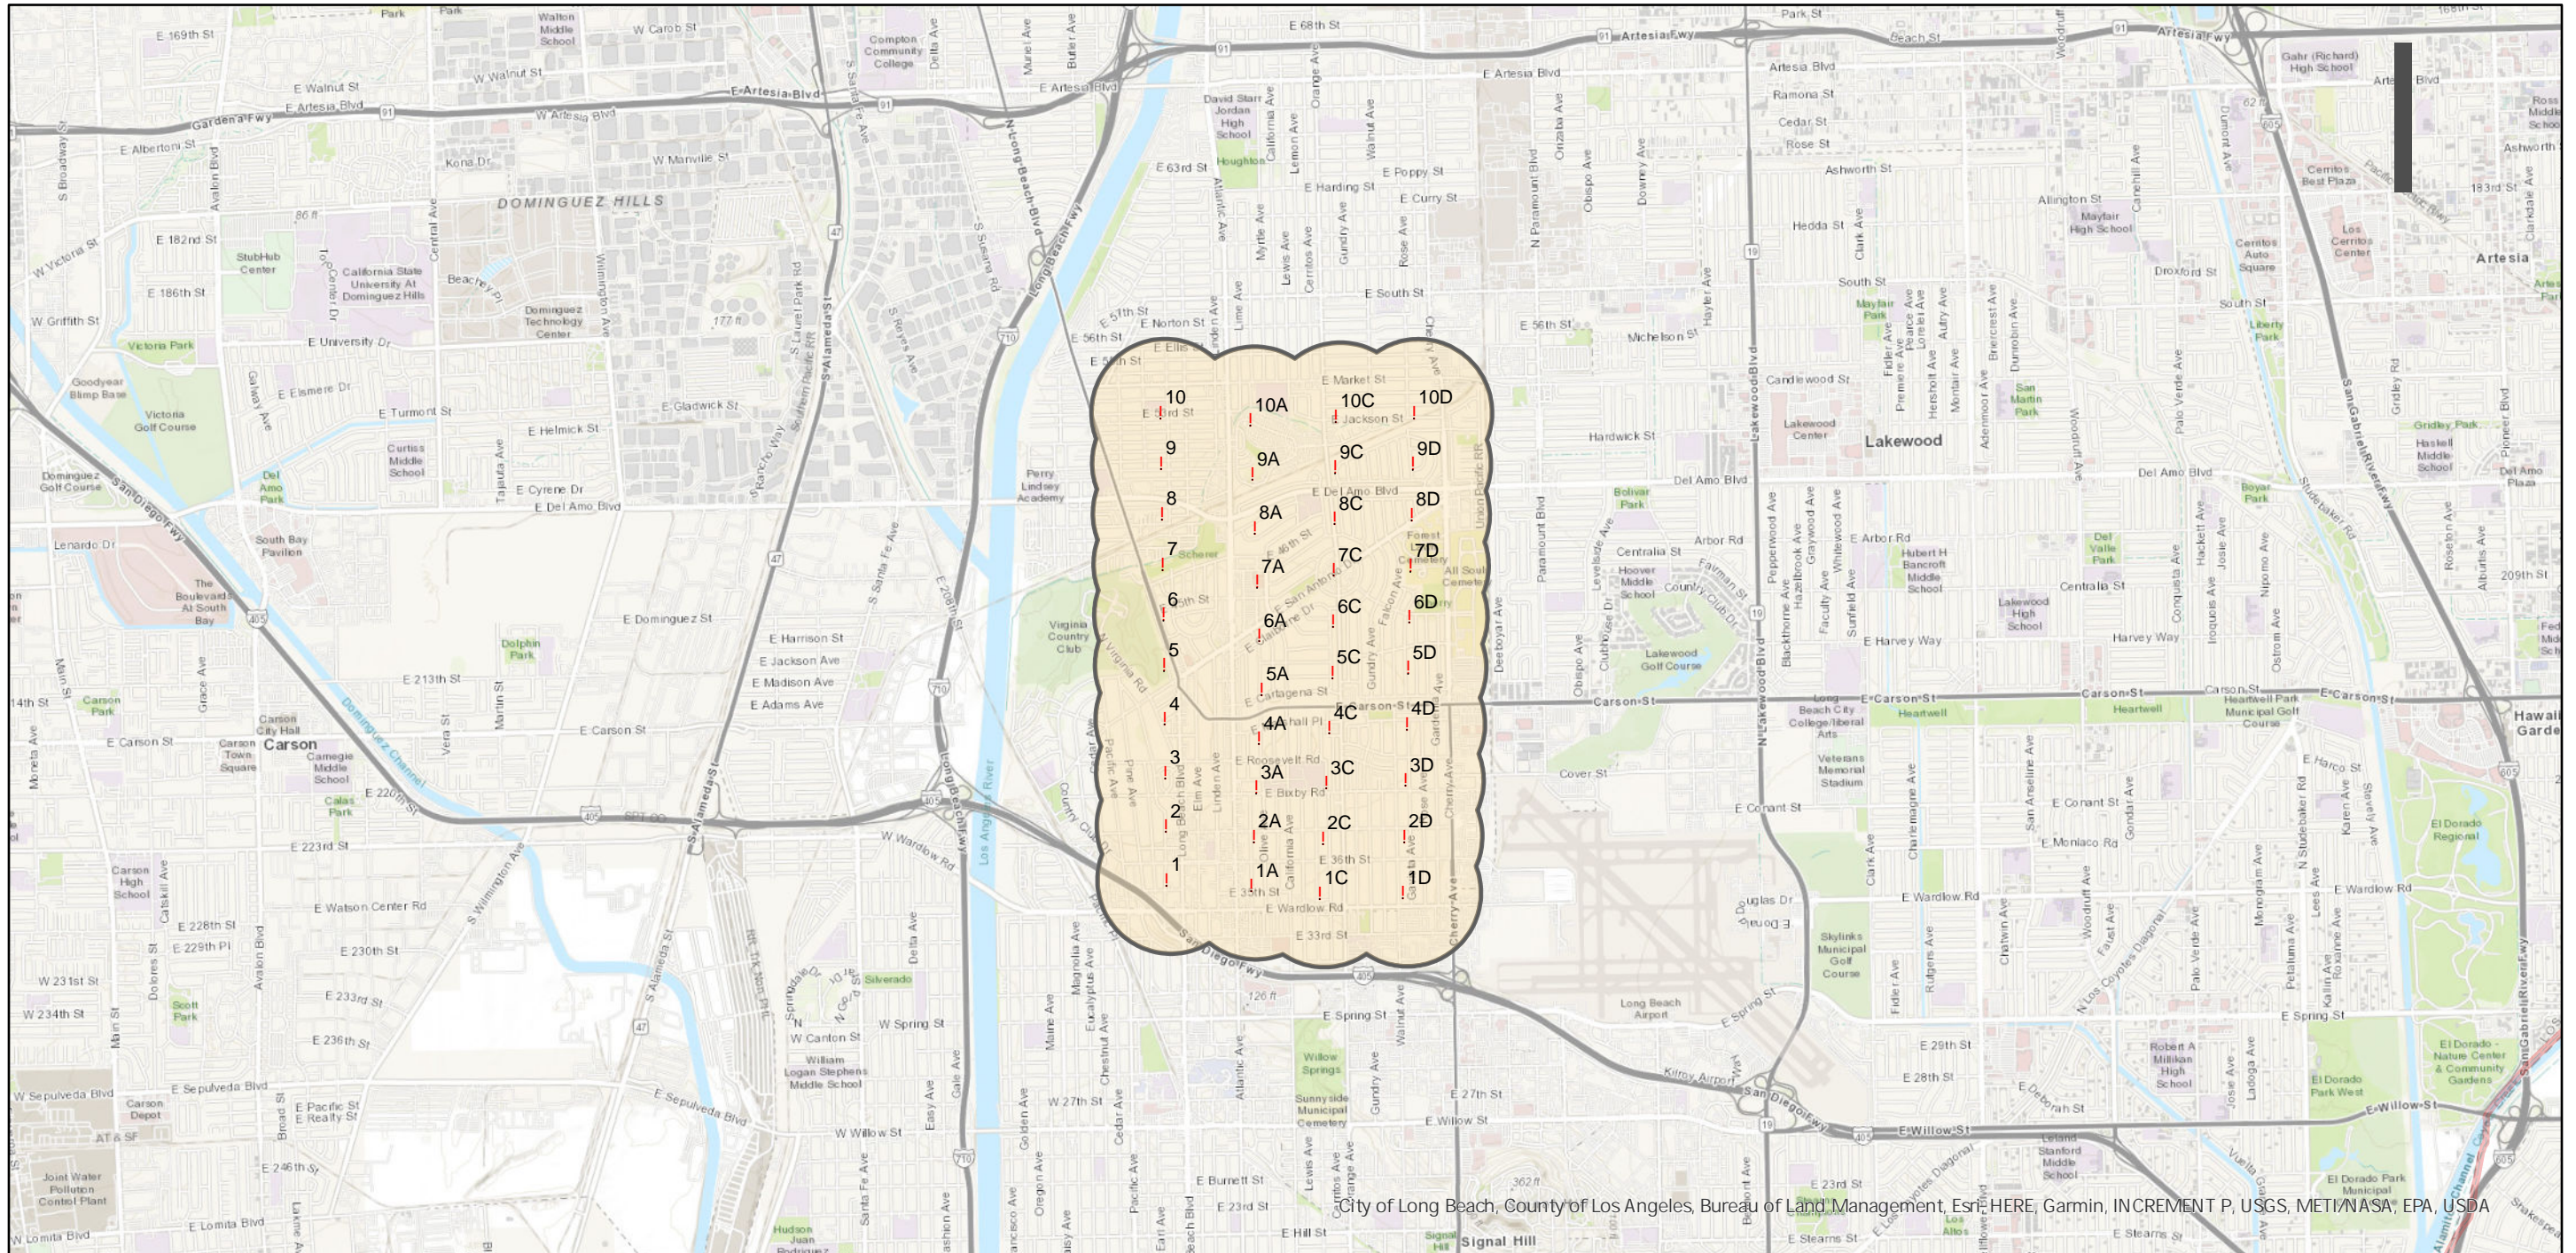

Watson-1344

Counties: Los Angeles
Flight date(s): 03-27-1937
Scale: 1:4,800
Overlap: 40%

Note: Imagery of Southern California. Coverage includes North Long Beach, Bixby Knolls, and California Heights. Positive transparencies were made from deteriorated original negatives. Film acquired 1986.

FLIGHT LOCATION

Complete Metadata:
<https://www.library.ucsb.edu/src/airphotos/aerial-photography-information>

0 0.75 1.5 3 Miles

Index to Aerial Photography
Page 1 of 1

Scale of this index: 1:50,000