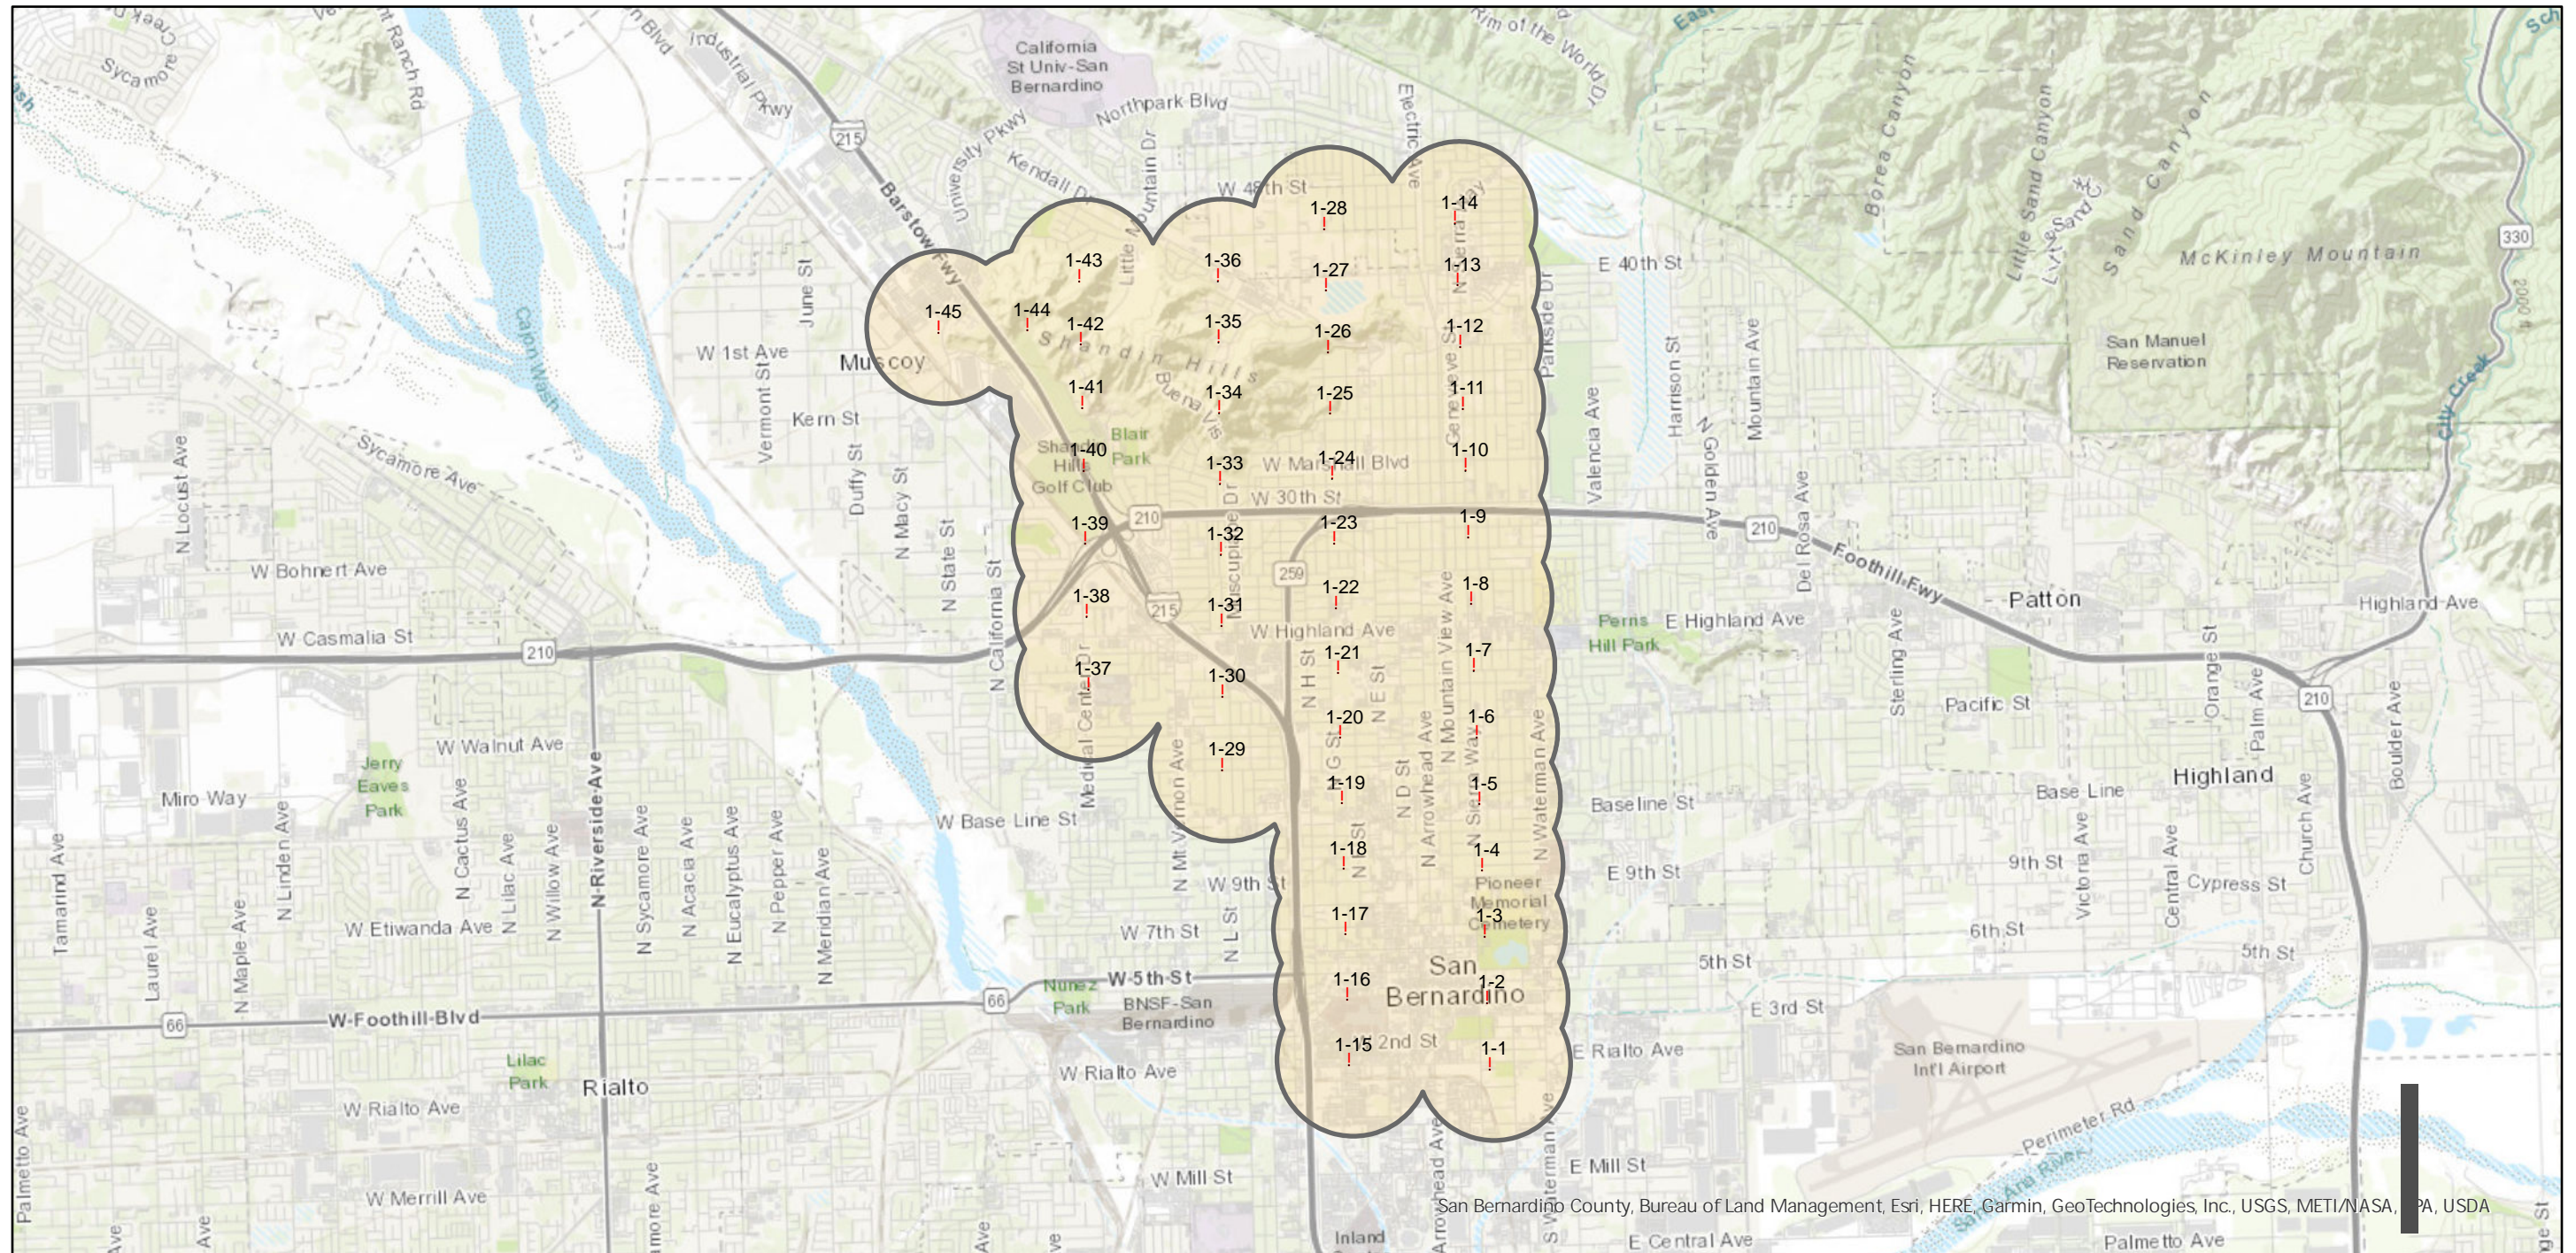

Universe-SBD

Counties: San Bernardino
Flight date(s): 10-23-1967
Scale: 1:6,000
Overlap: 60%

Note: San Bernardino. Imagery acquired 1986.

Complete Metadata:
<https://www.library.ucsb.edu/src/airphotos/aerial-photography-information>

FLIGHT LOCATION

0 1 2 4 Miles

Index to Aerial Photography
Page 1 of 1

Scale of this index: 1:60,000