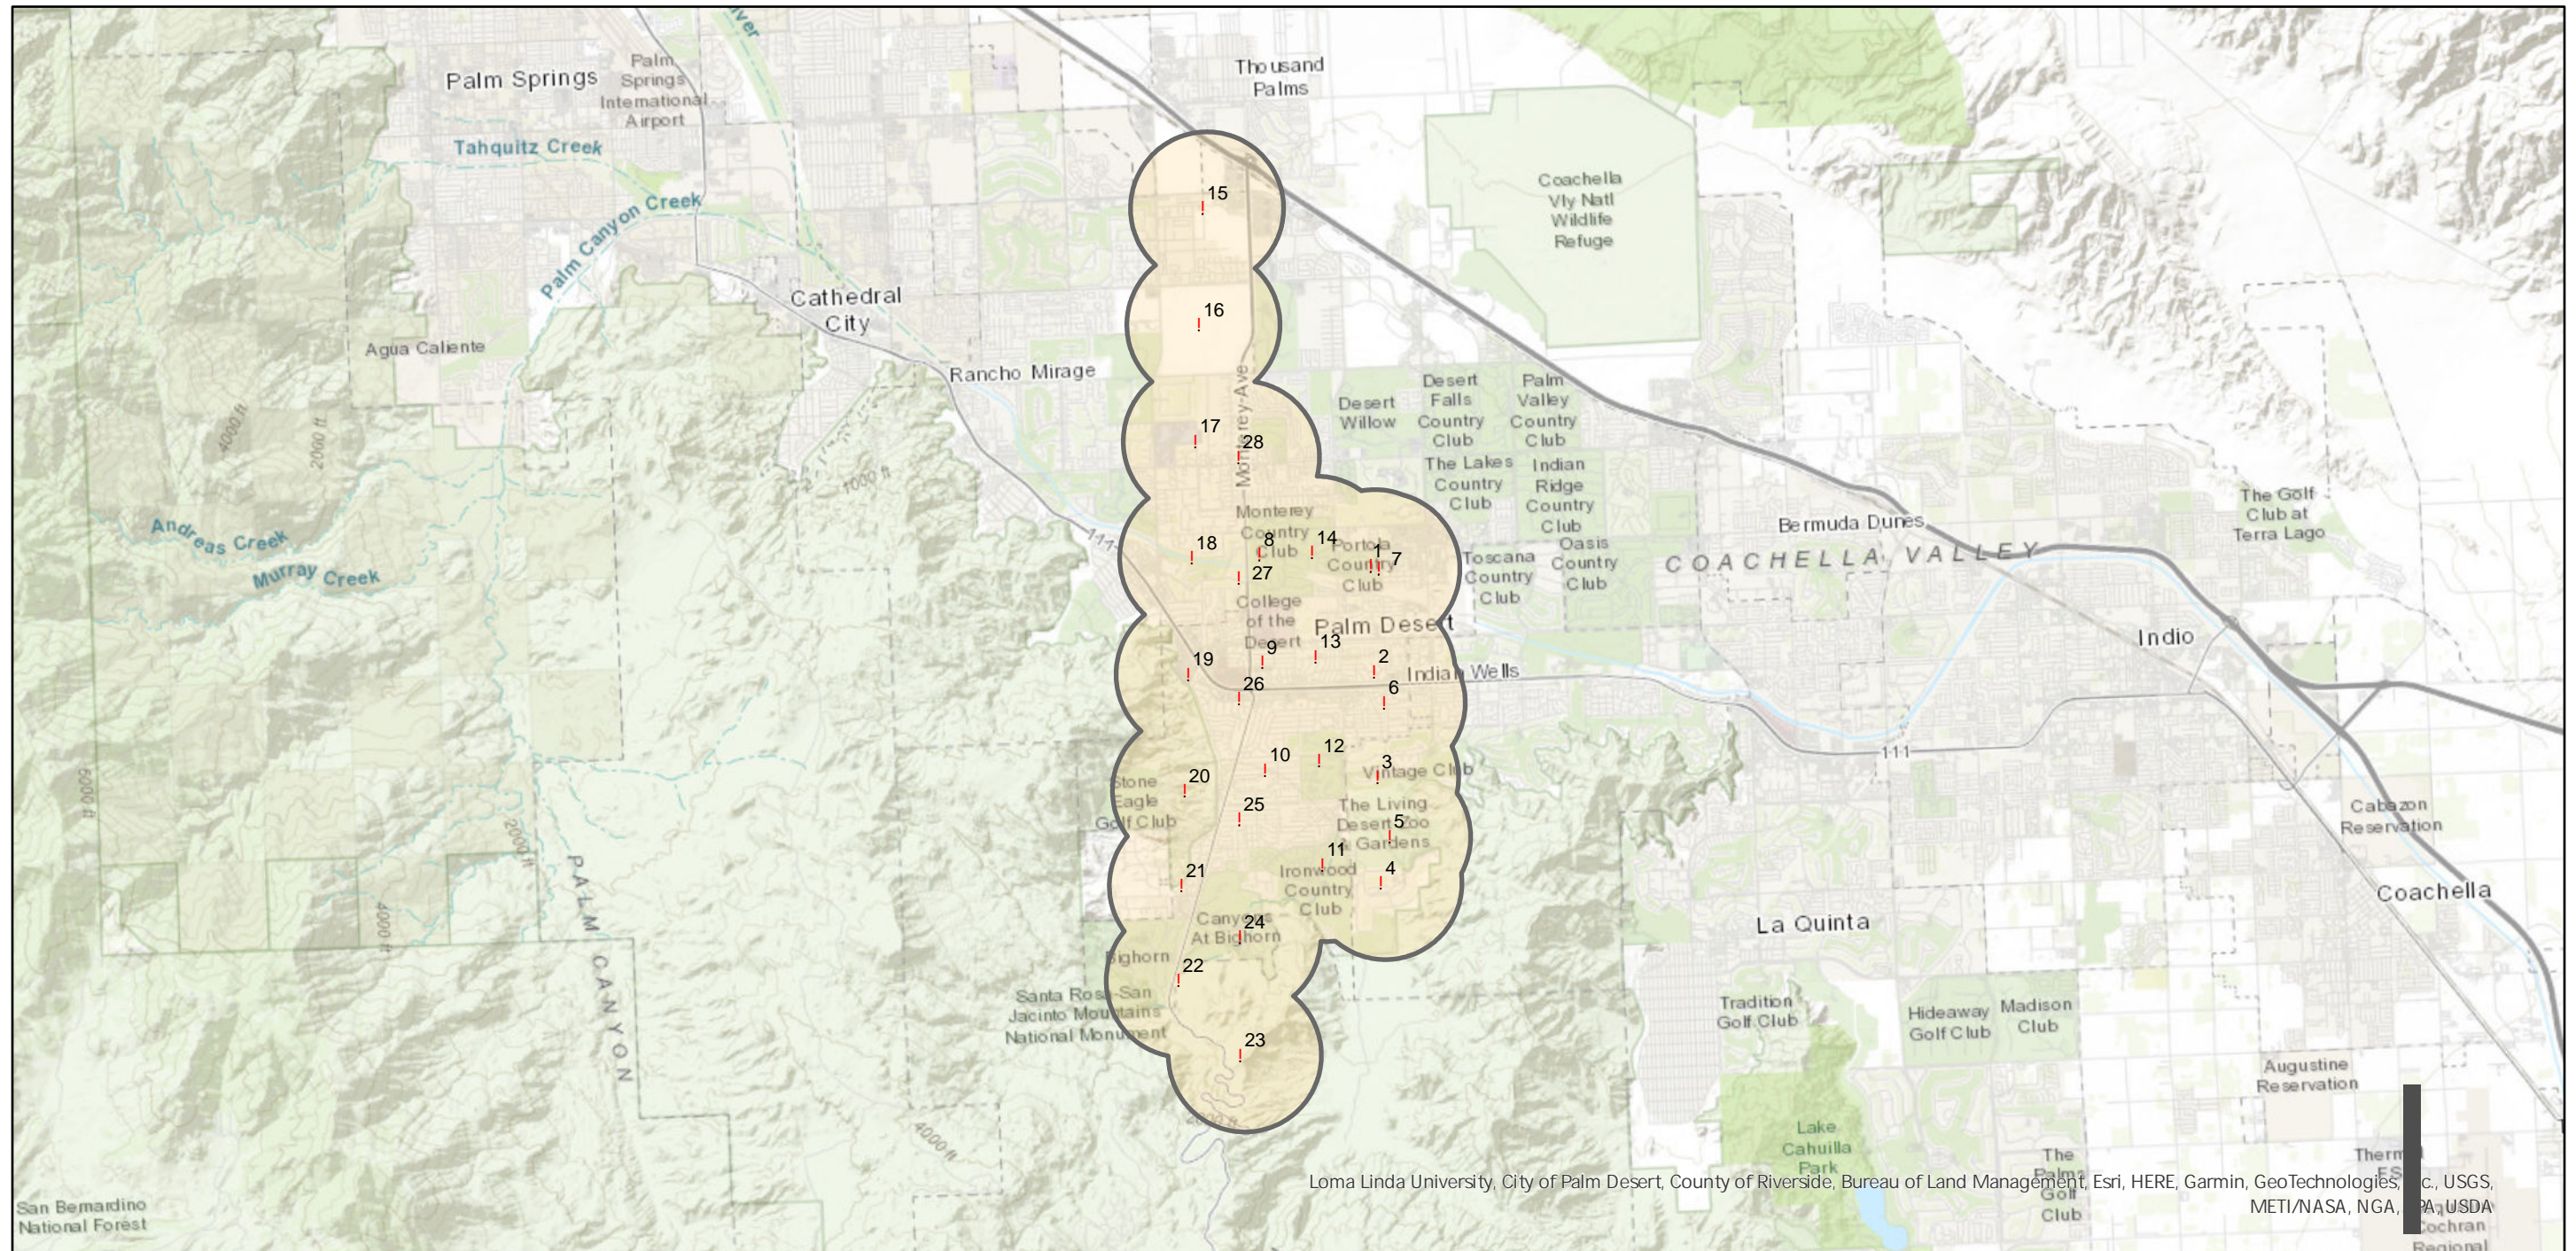

# Universe-106-2

FLIGHT LOCATION

Counties: Riverside  
Flight date(s): 01-01-1964 to 12-31-1964  
Scale: 1:12,000  
Overlap: 20%

Note: Palm Desert and vicinity. Photographs hand numbered; date taken from data on film and in Teledyne log books. Imagery acquired 1986

Complete Metadata:  
<https://www.library.ucsb.edu/src/airphotos/aerial-photography-information>

0 2 4 8 Miles

Index to Aerial Photography  
Page 1 of 1

Scale of this index: 1:120,000