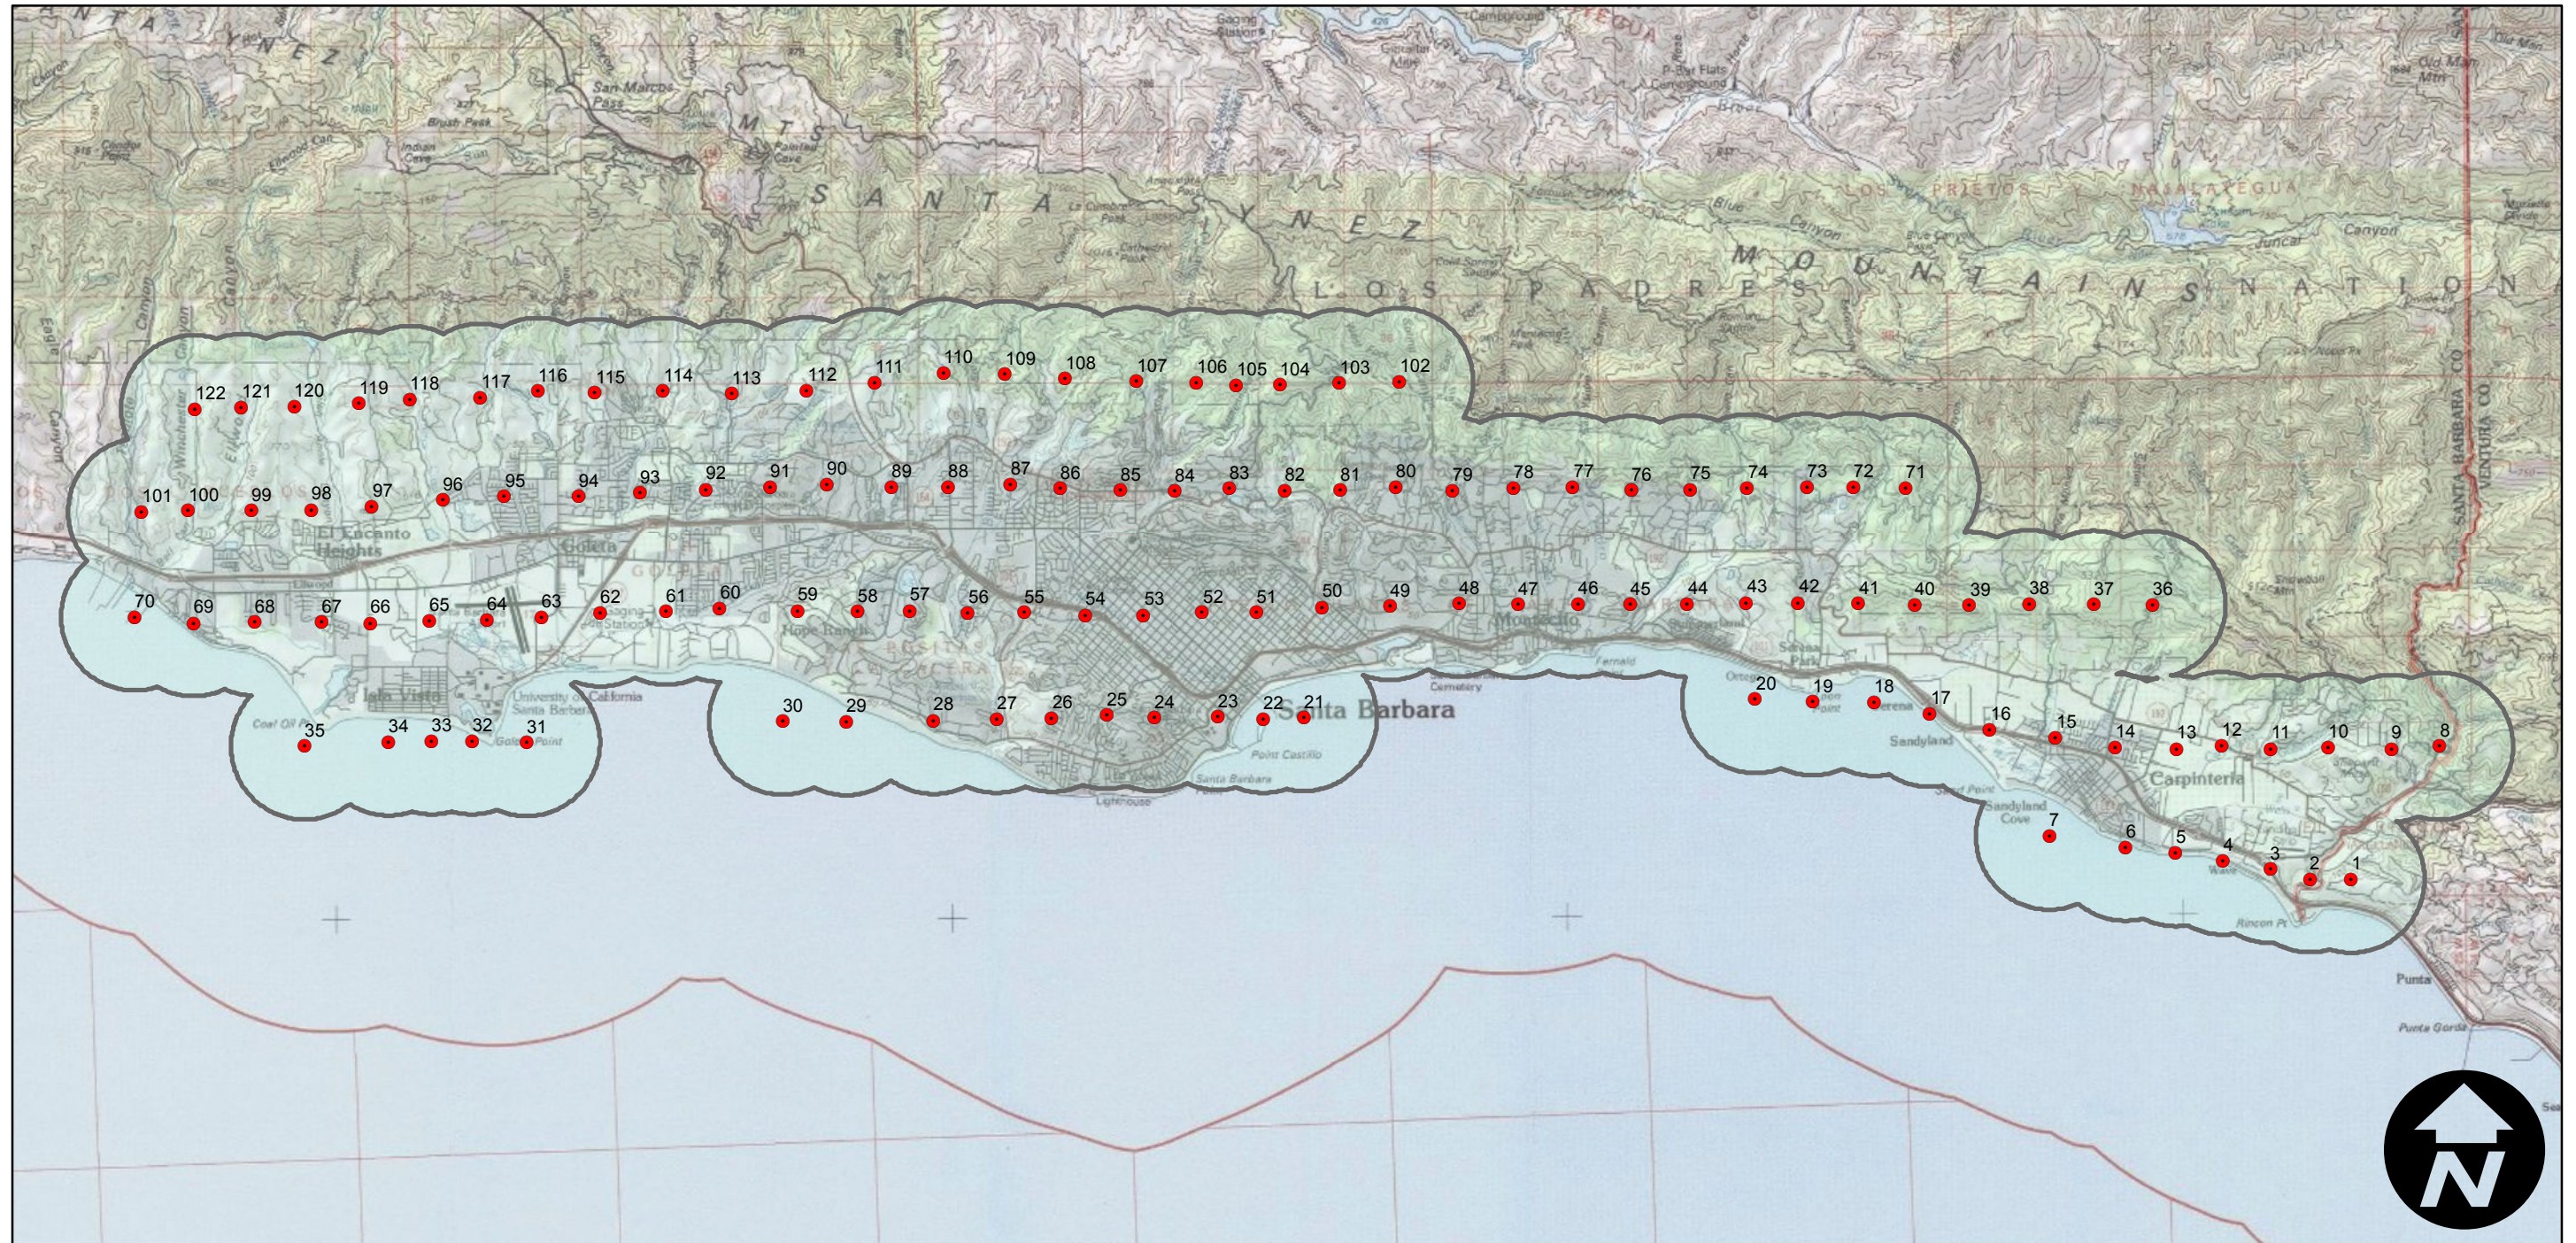

# PW-55010

Counties: Santa Barbara  
Flight date(s): 01-17-1995  
Scale: 1: 12,000  
Overlap: 60%

Note: Ellwood to Carpinteria

## FLIGHT LOCATION

Complete Metadata:  
<http://www.library.ucsb.edu/mil/aerial-photography-tools>

0 2.5 5 10 Miles

Index to Aerial Photography  
Page 1 of 1

Scale of this index: 1:125,000