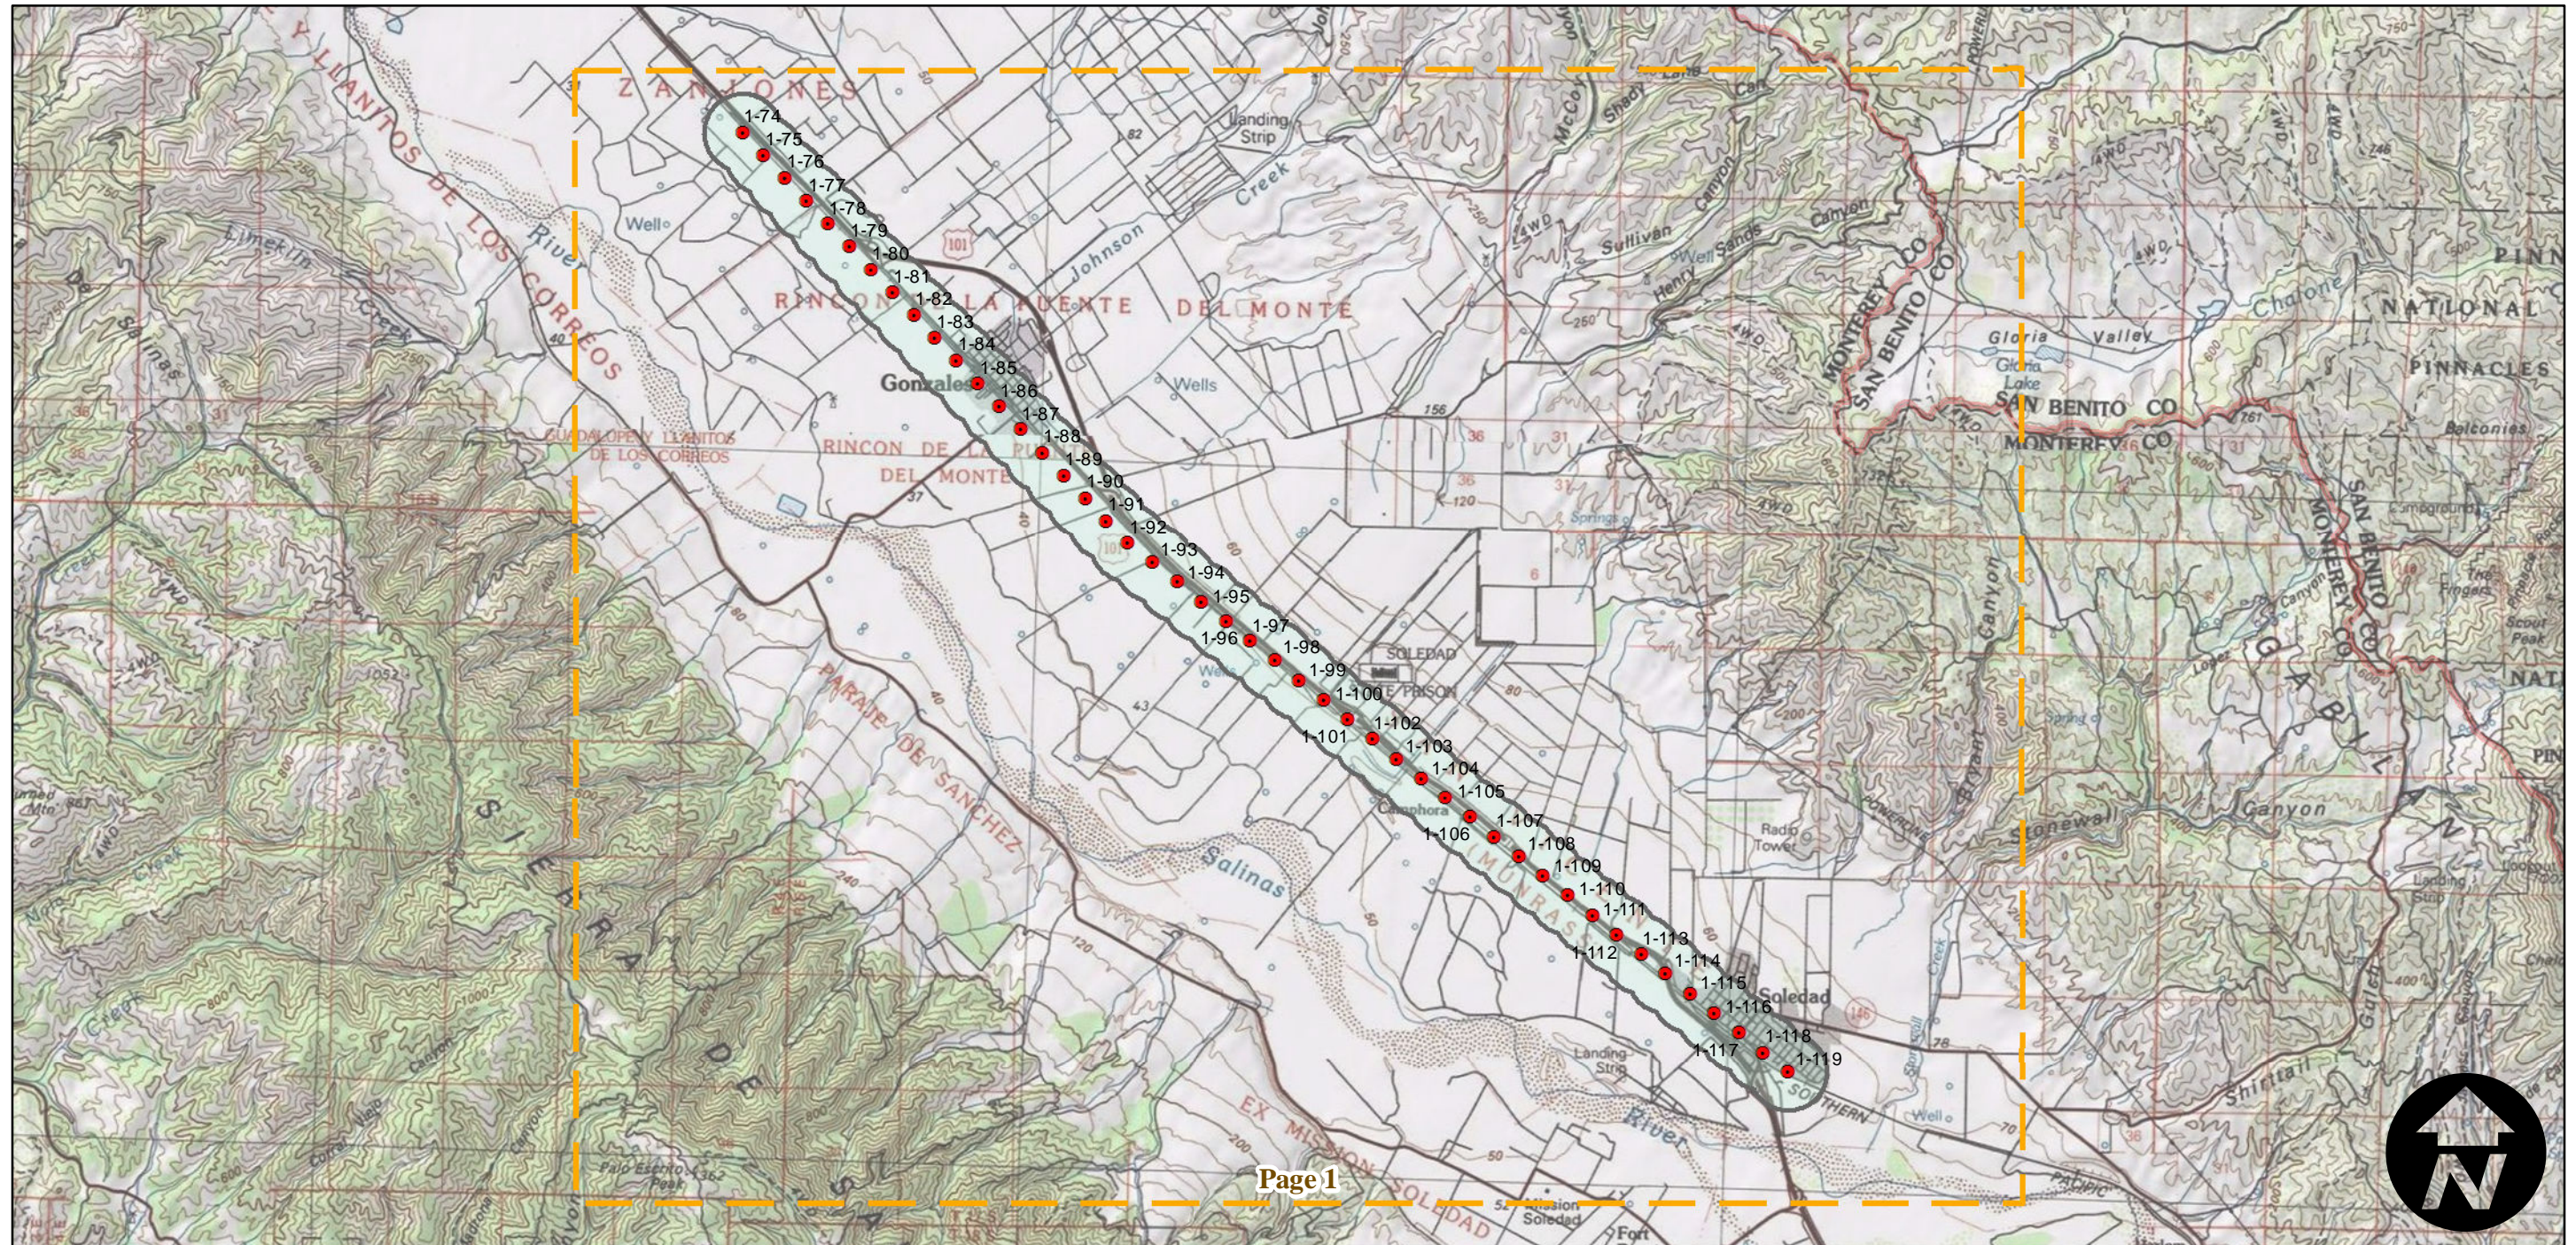

# PAI-US-101 (1:4,800)

Counties: Monterey, Santa Barbara  
Flight date(s): 05-26-1952  
Scale: 1: 4,800  
Overlap: 60%

Complete Metadata:  
<http://www.library.ucsb.edu/mil/aerial-photography-tools>

Note: No firm documentation to confirm flight flown by PAI. Flight name assigned by MIL staff from best available evidence.