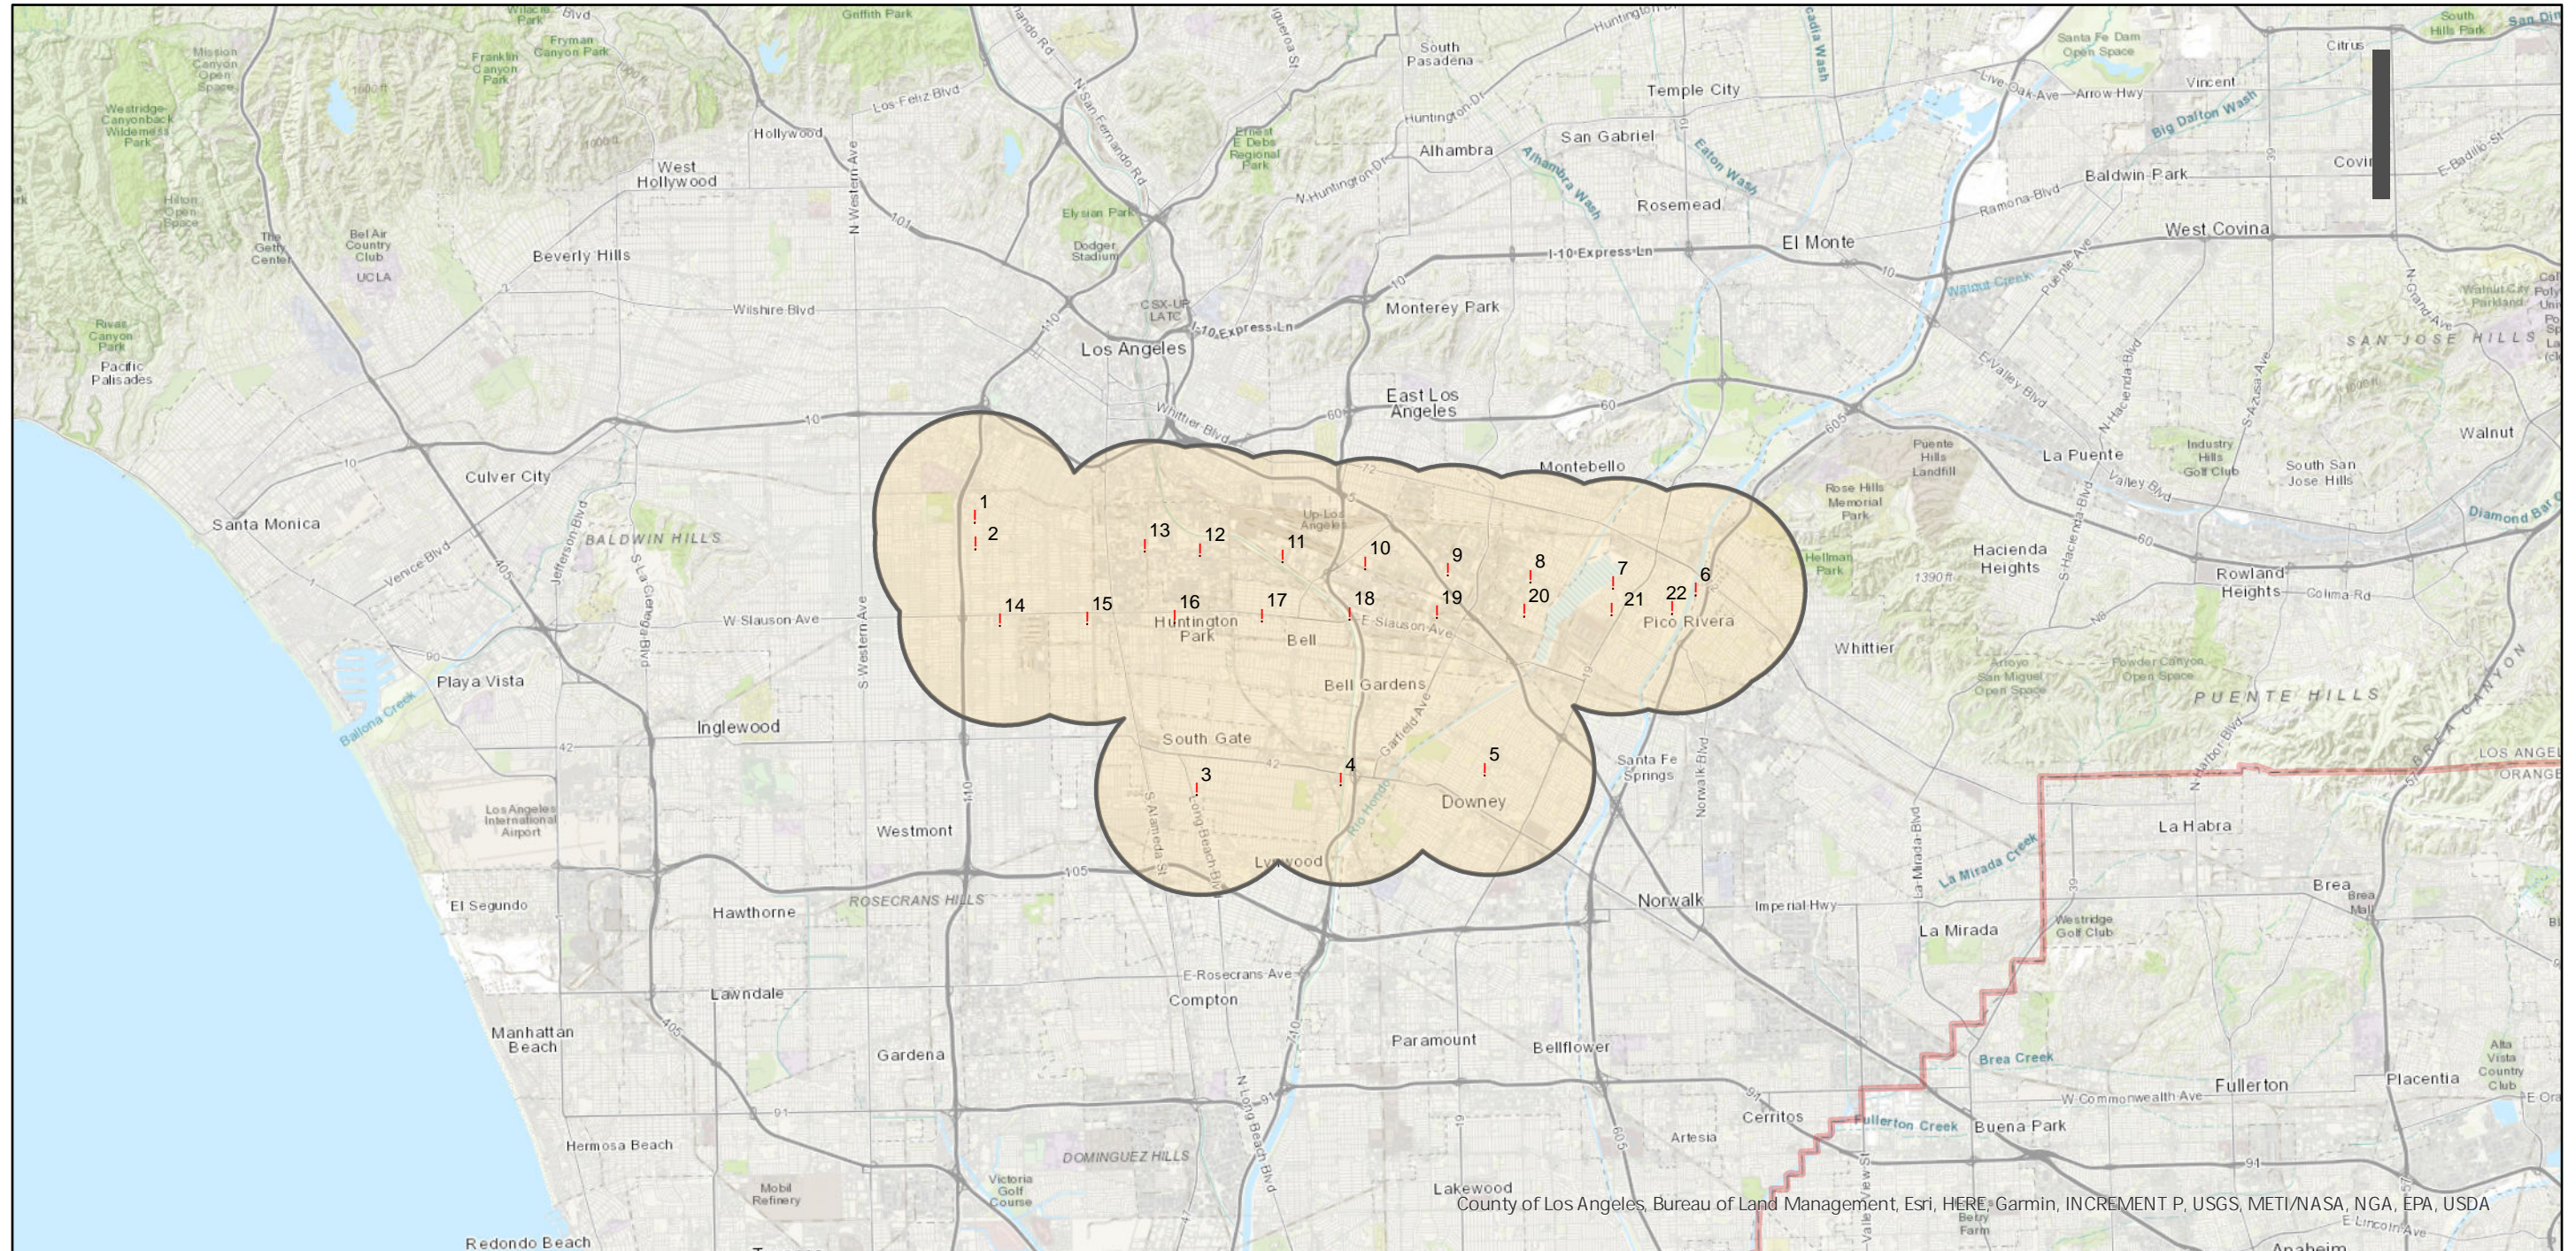

PAI-30-1

Counties: Los Angeles
Flight date(s): 06-01-1951
Scale: 1:24,000
Overlap: 60%

Note: Imagery coverage includes the cities of Bell, Bell Gardens, Commerce, Cudahy, Downey, Huntington Park, Los Angeles, Montebello, Pico Rivera, Southgate, Vernon and vicinities.

FLIGHT LOCATION

0 3 6 12 Miles

Index to Aerial Photography
Page 1 of 1

Scale of this index: 1:175,000