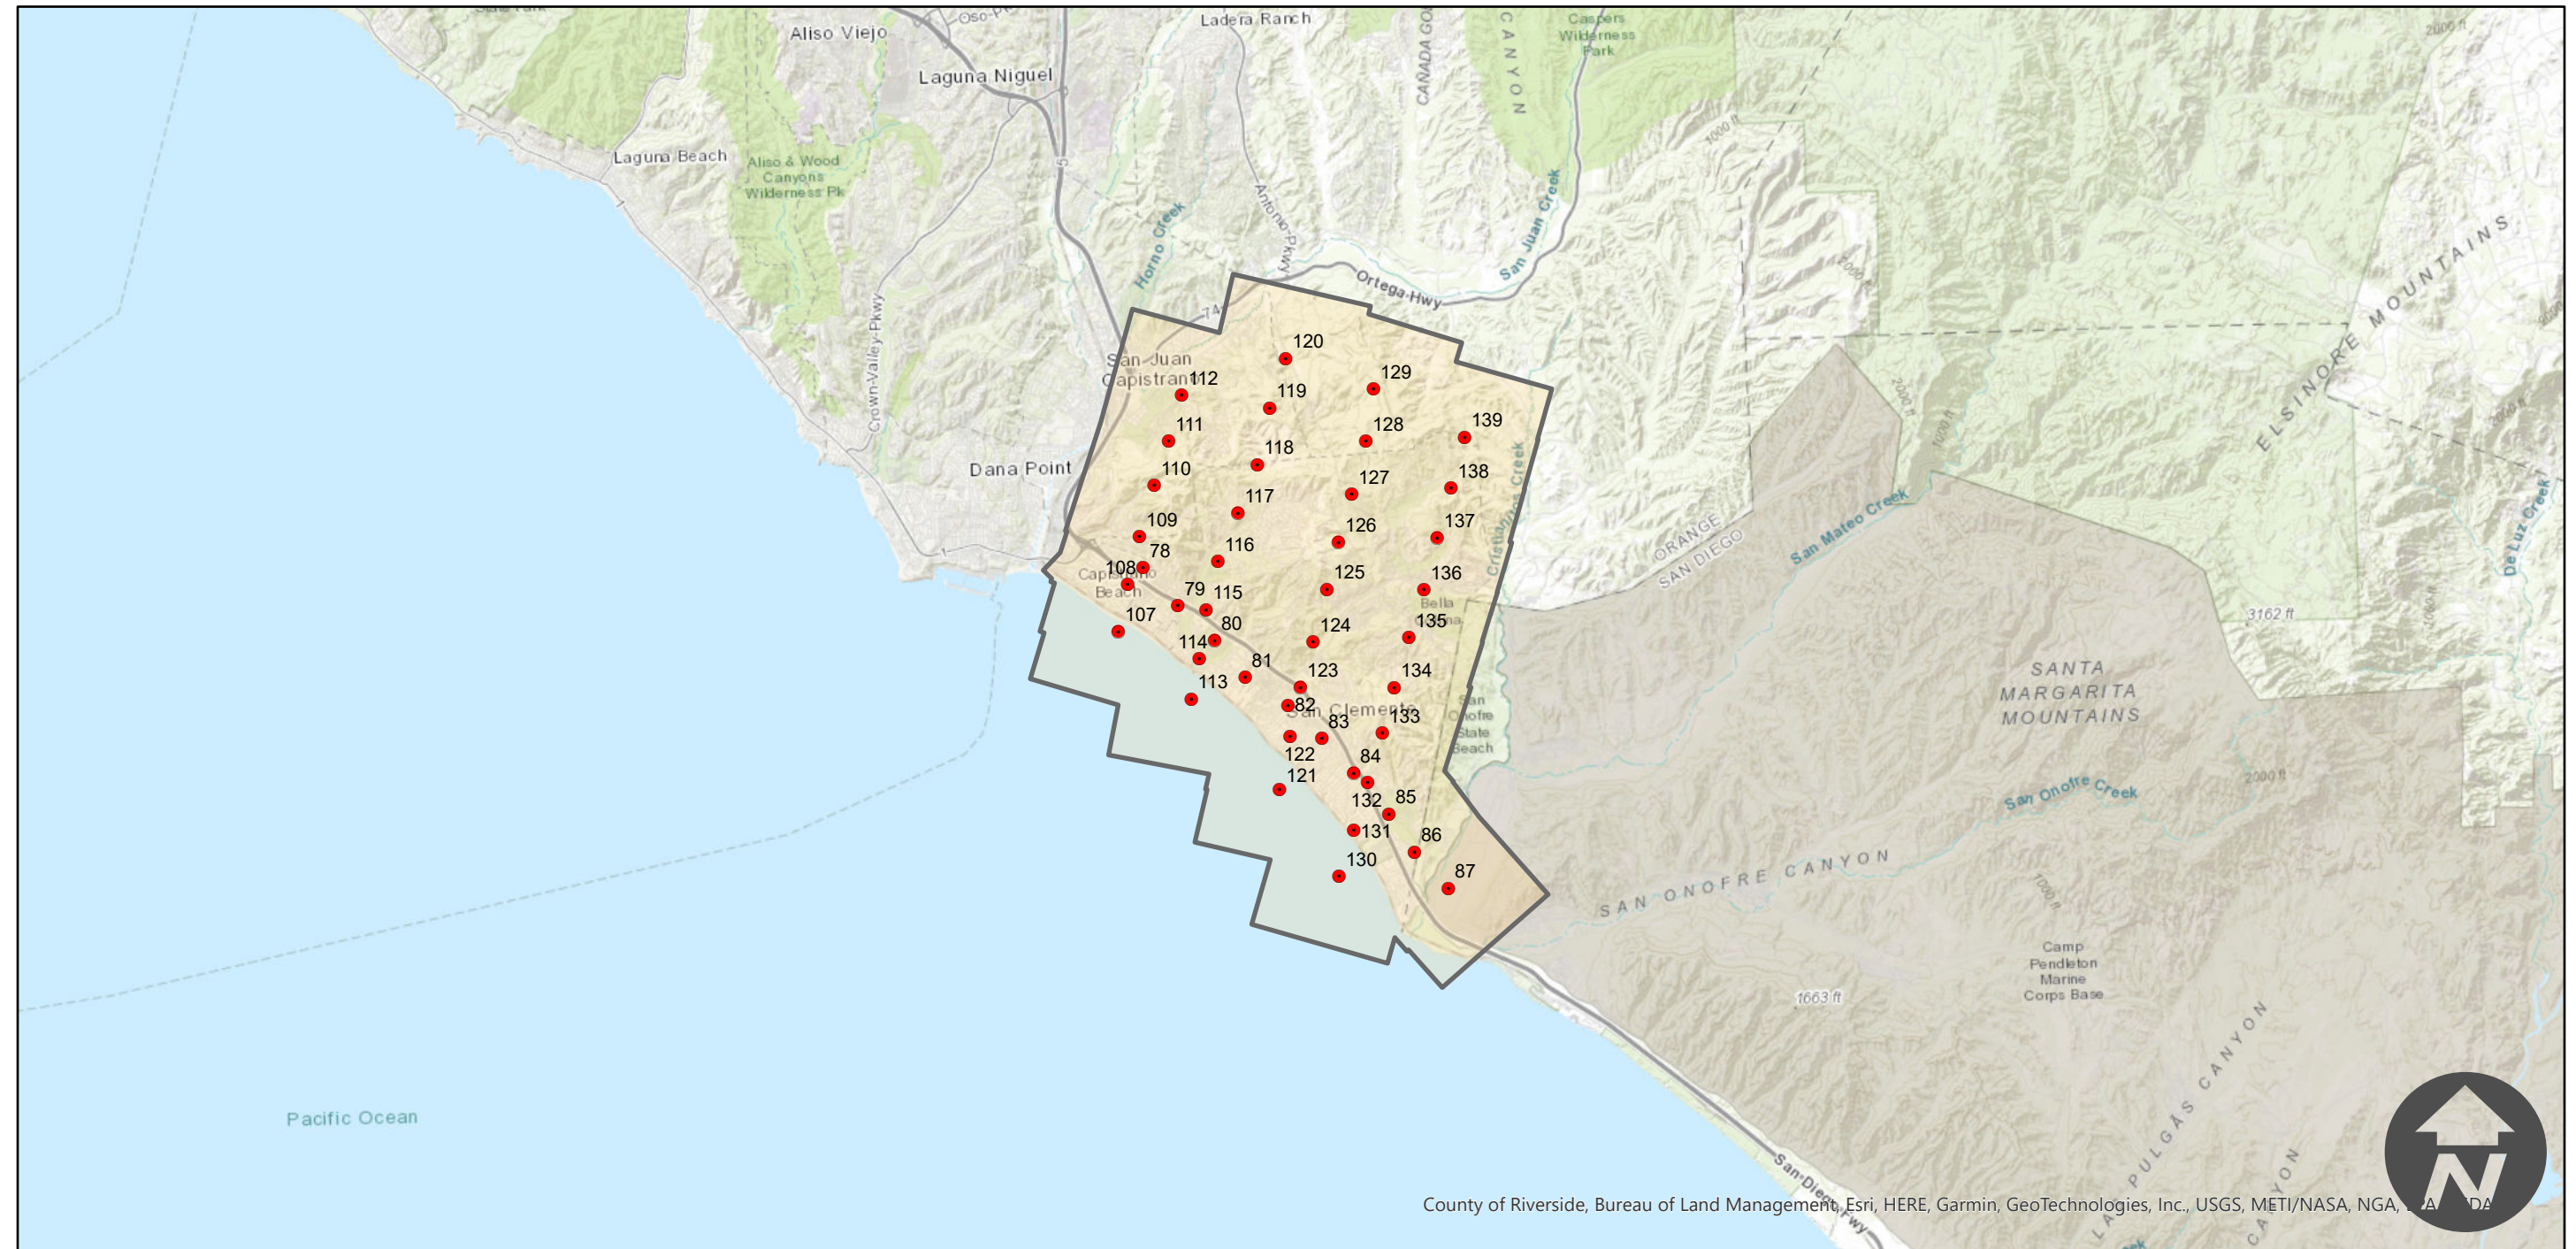

PAI-273V-4

Counties: Orange
Flight date(s): 08-30-1966 to 09-09-1966
Scale: 1:12,000
Overlap: 60%

Note:
San Clemente. Frame numbers 273V-78 through 273V-87,
and 273V-107 through 273V-139.

FLIGHT LOCATION

0 2.5 5 10 Miles