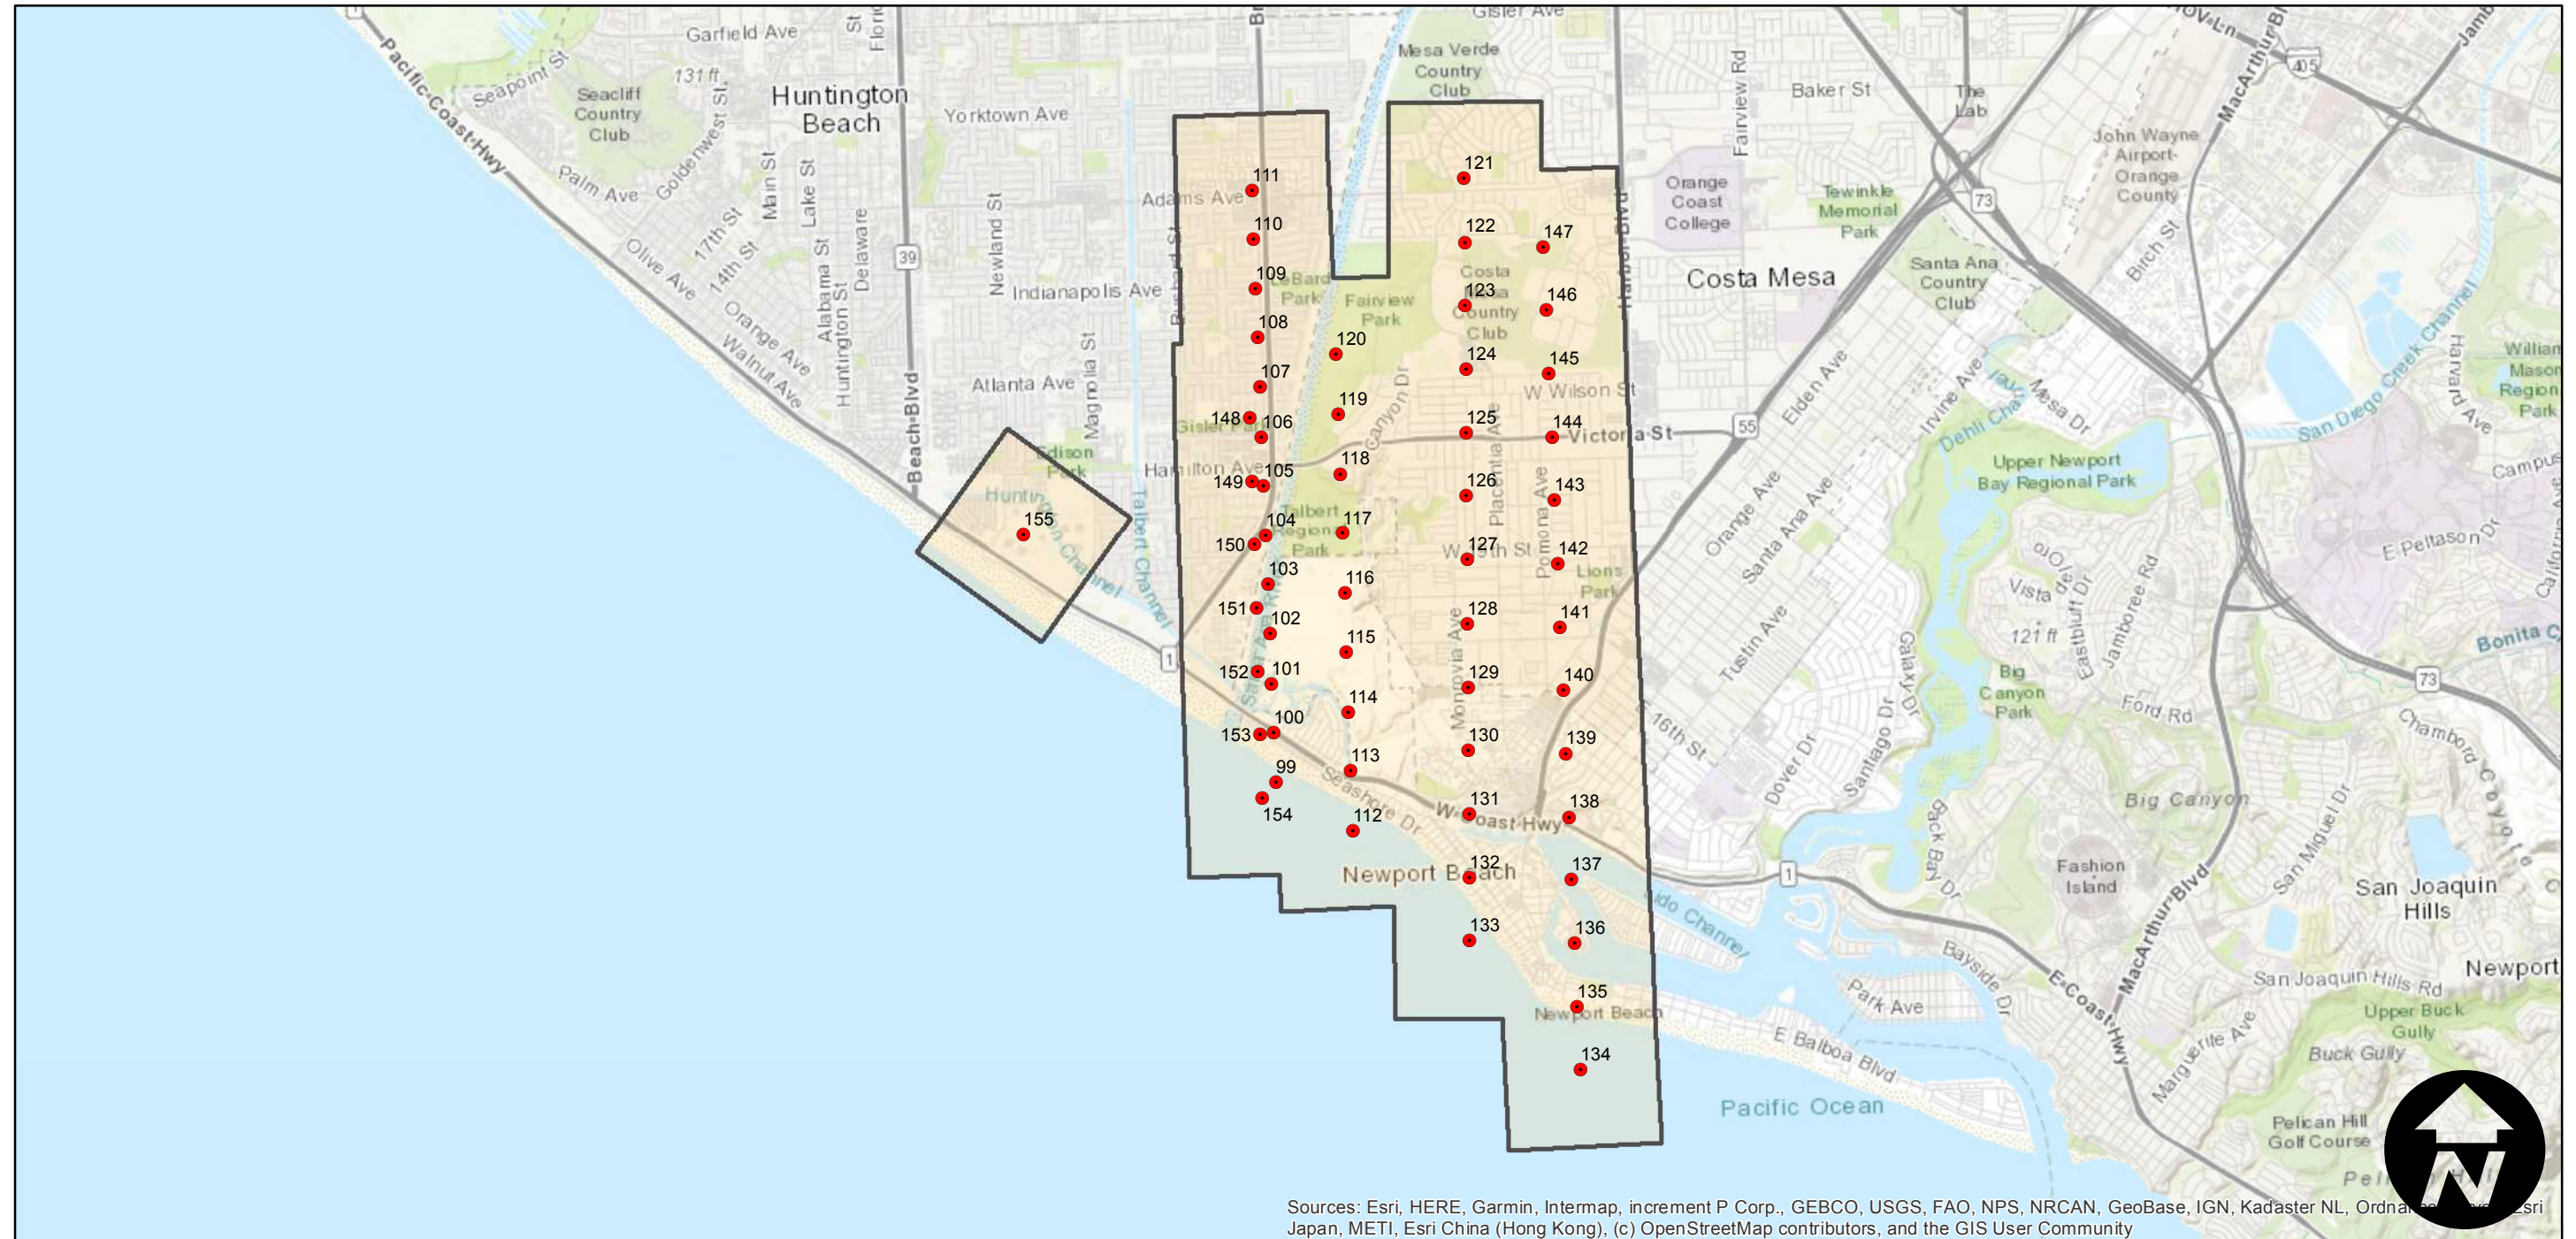

PAI-100V-3

Counties: Orange
Flight date(s): 09-15-1958
Scale: 1:6,000
Overlap: 60%

Note: Newport Beach, Costa Mesa, Huntington Beach.
Photograph numbers 100V-99 through 100V-155.
Photograph numbers 100V-123, 124, and 155 also held as
paper prints. Imagery acquired 1986. Film stored in Room
2552 due to "vinegar syndrome".

FLIGHT LOCATION

Sources: Esri, HERE, Garmin, Intermap, increment P Corp., GEBCO, USGS, FAO, NPS, NRCAN, GeoBase, IGN, Kadaster NL, Ordnance Survey, Esri Japan, METI, Esri China (Hong Kong), (c) OpenStreetMap contributors, and the GIS User Community

0 1 2 4 Miles

Scale of this index: 1:60,000