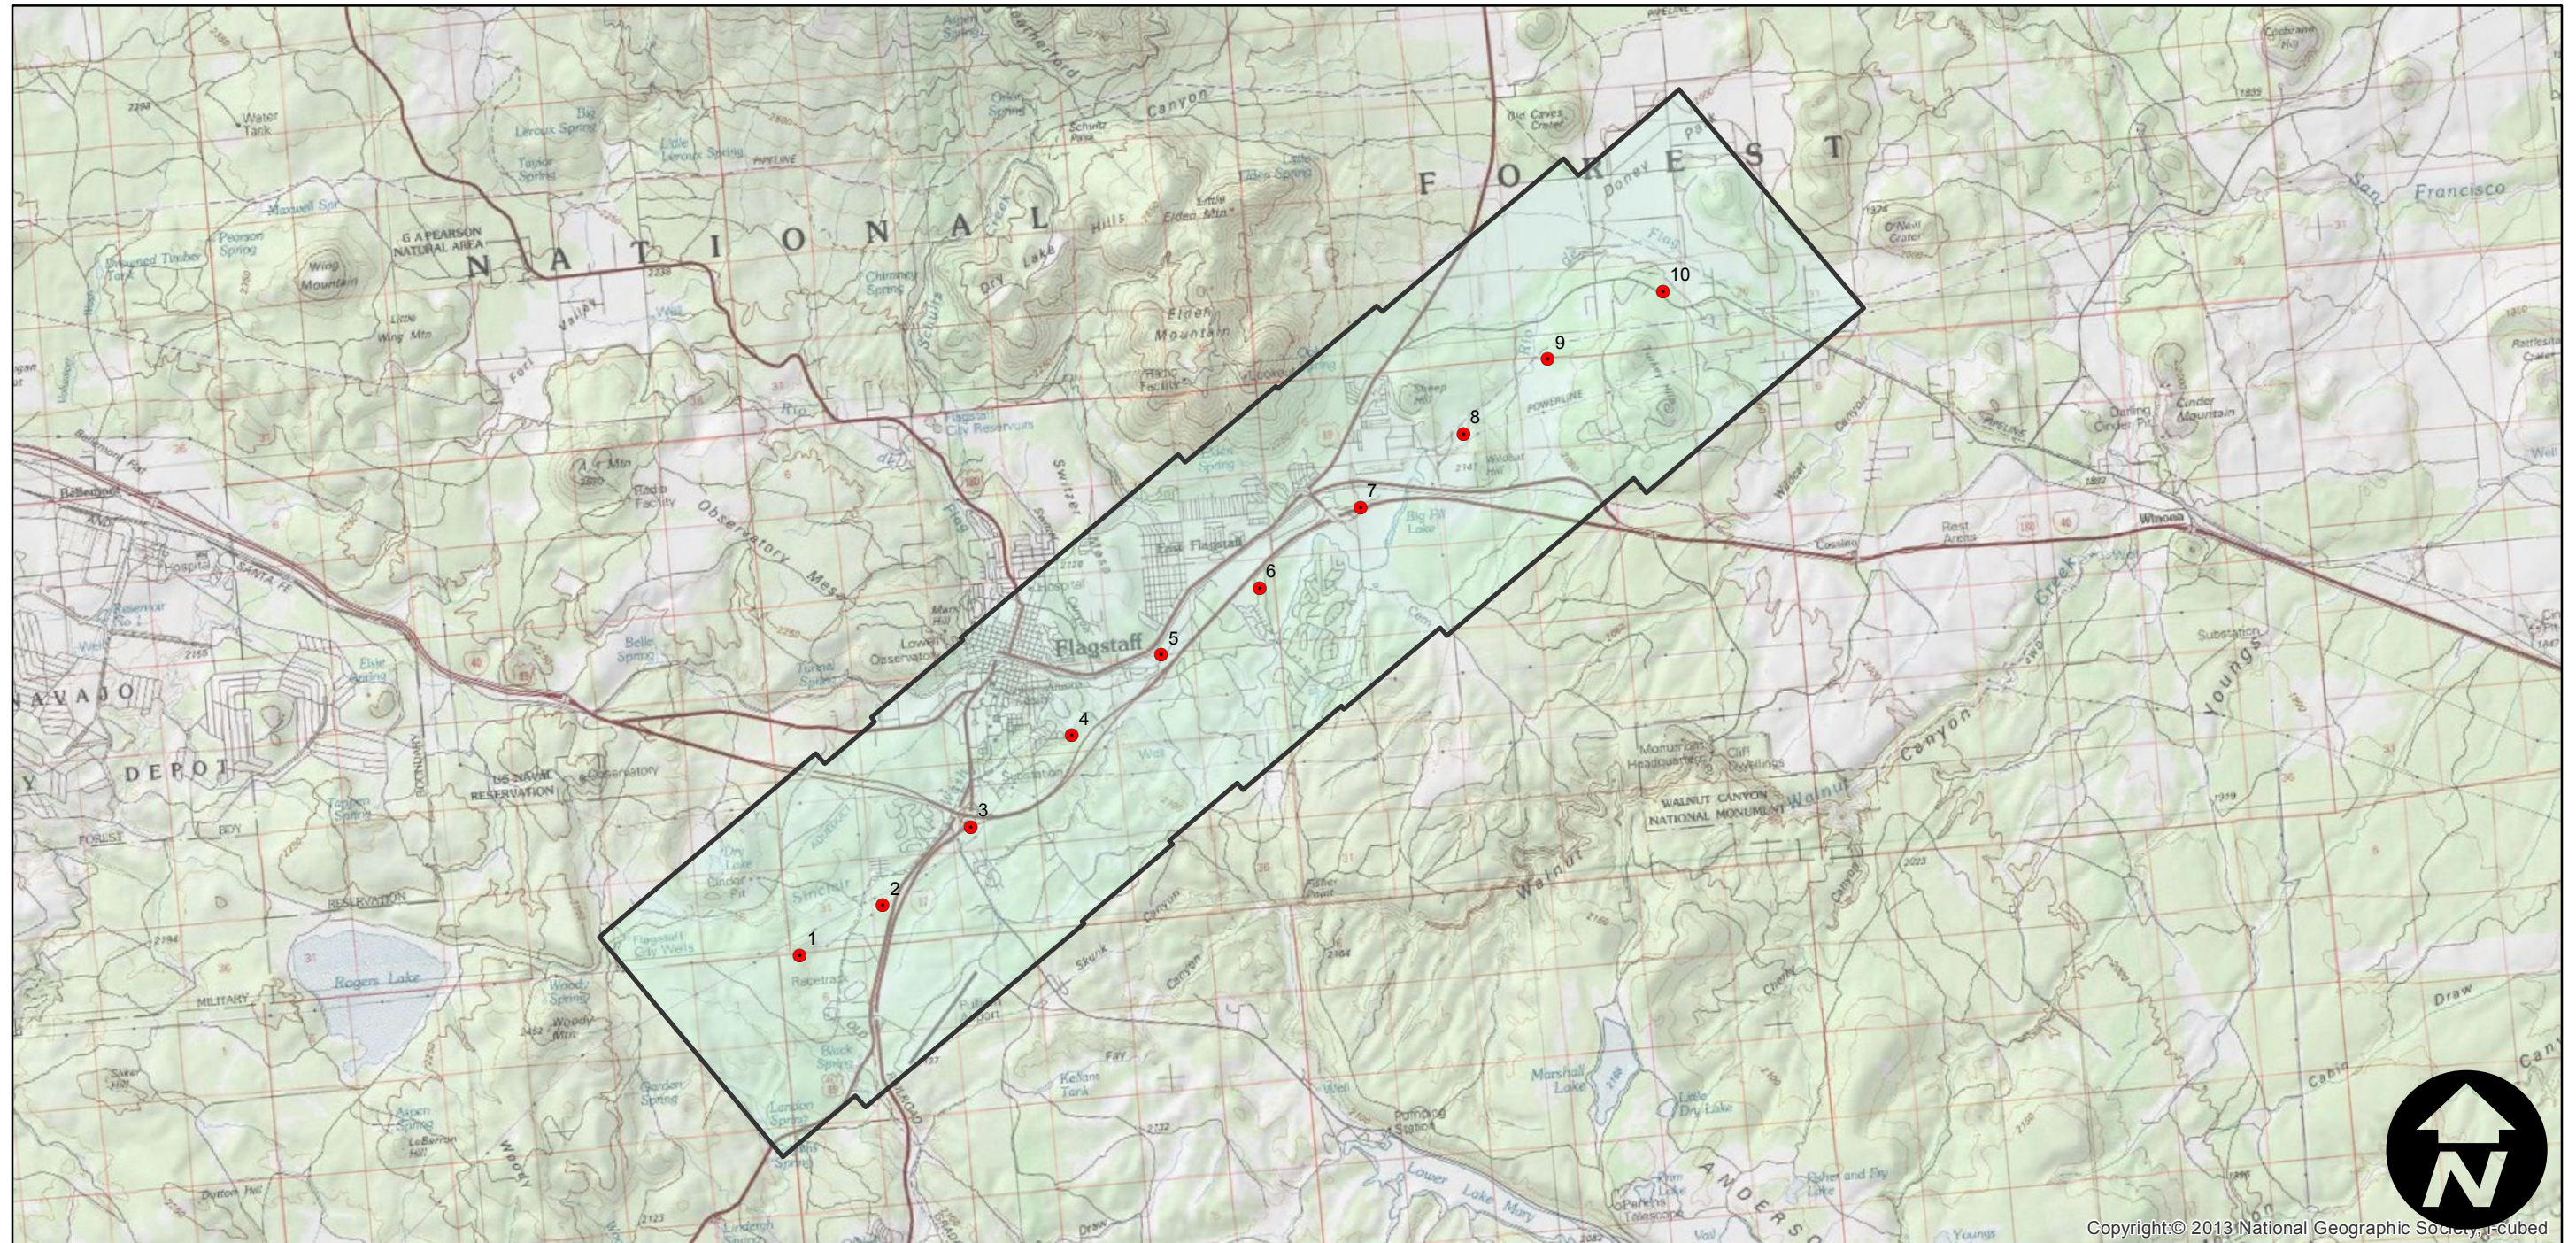

HB-LL

Counties: Coconino
Flight date(s): 02-29-1968
Scale: 1:18,000
Overlap: 60%

Complete Metadata:
<http://www.library.ucsb.edu/mil/aerial-photography-tools>

Note: Flagstaff and vicinity.

FLIGHT LOCATION

0 2 4 8 Miles

Index to Aerial Photography
Page 1 of 1

Scale of this index: 1:125,000