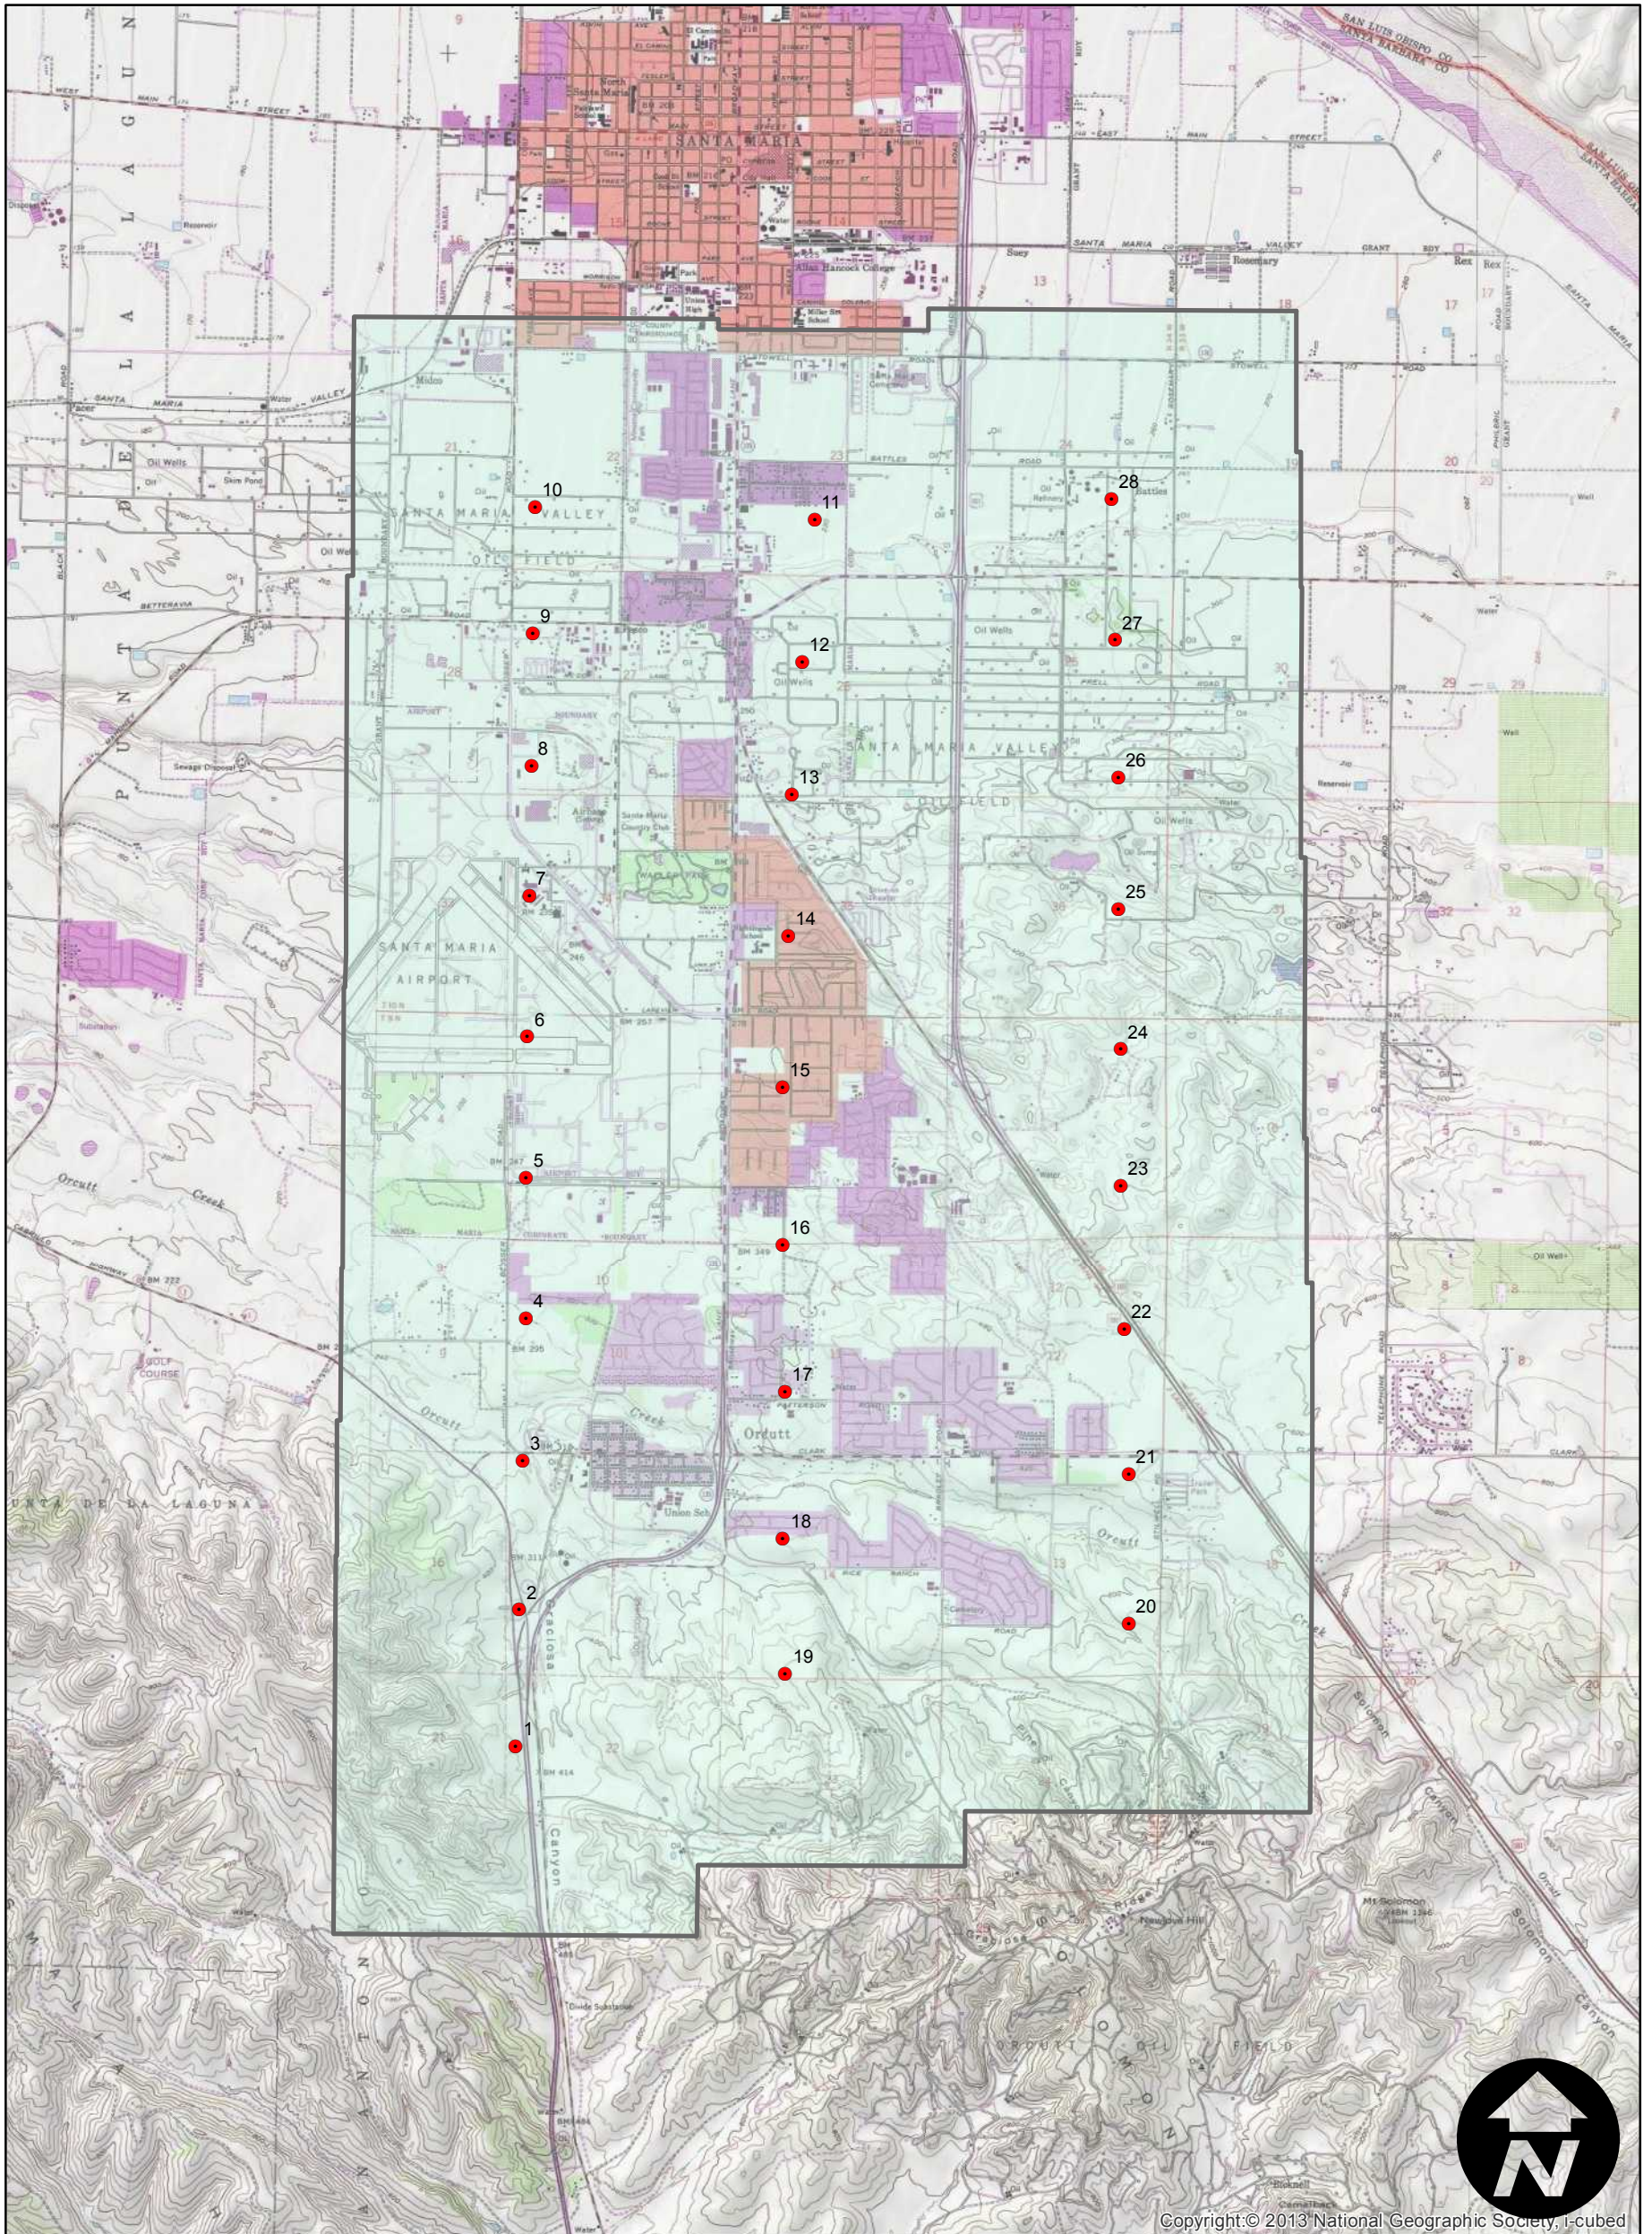

# HB-KZ

Counties: Santa Barbara  
Flight date(s): 01-05-1968  
Scale: 1:12,000  
Overlap: 60%

Note: Orcutt Area. Frame number 29 is 1:18,000 and centers on Santa Maria

## FLIGHT LOCATION

Complete Metadata:  
<http://www.library.ucsb.edu/mil/aerial-photography-tools>

Copyright © 2013 National Geographic Society, i-cubed