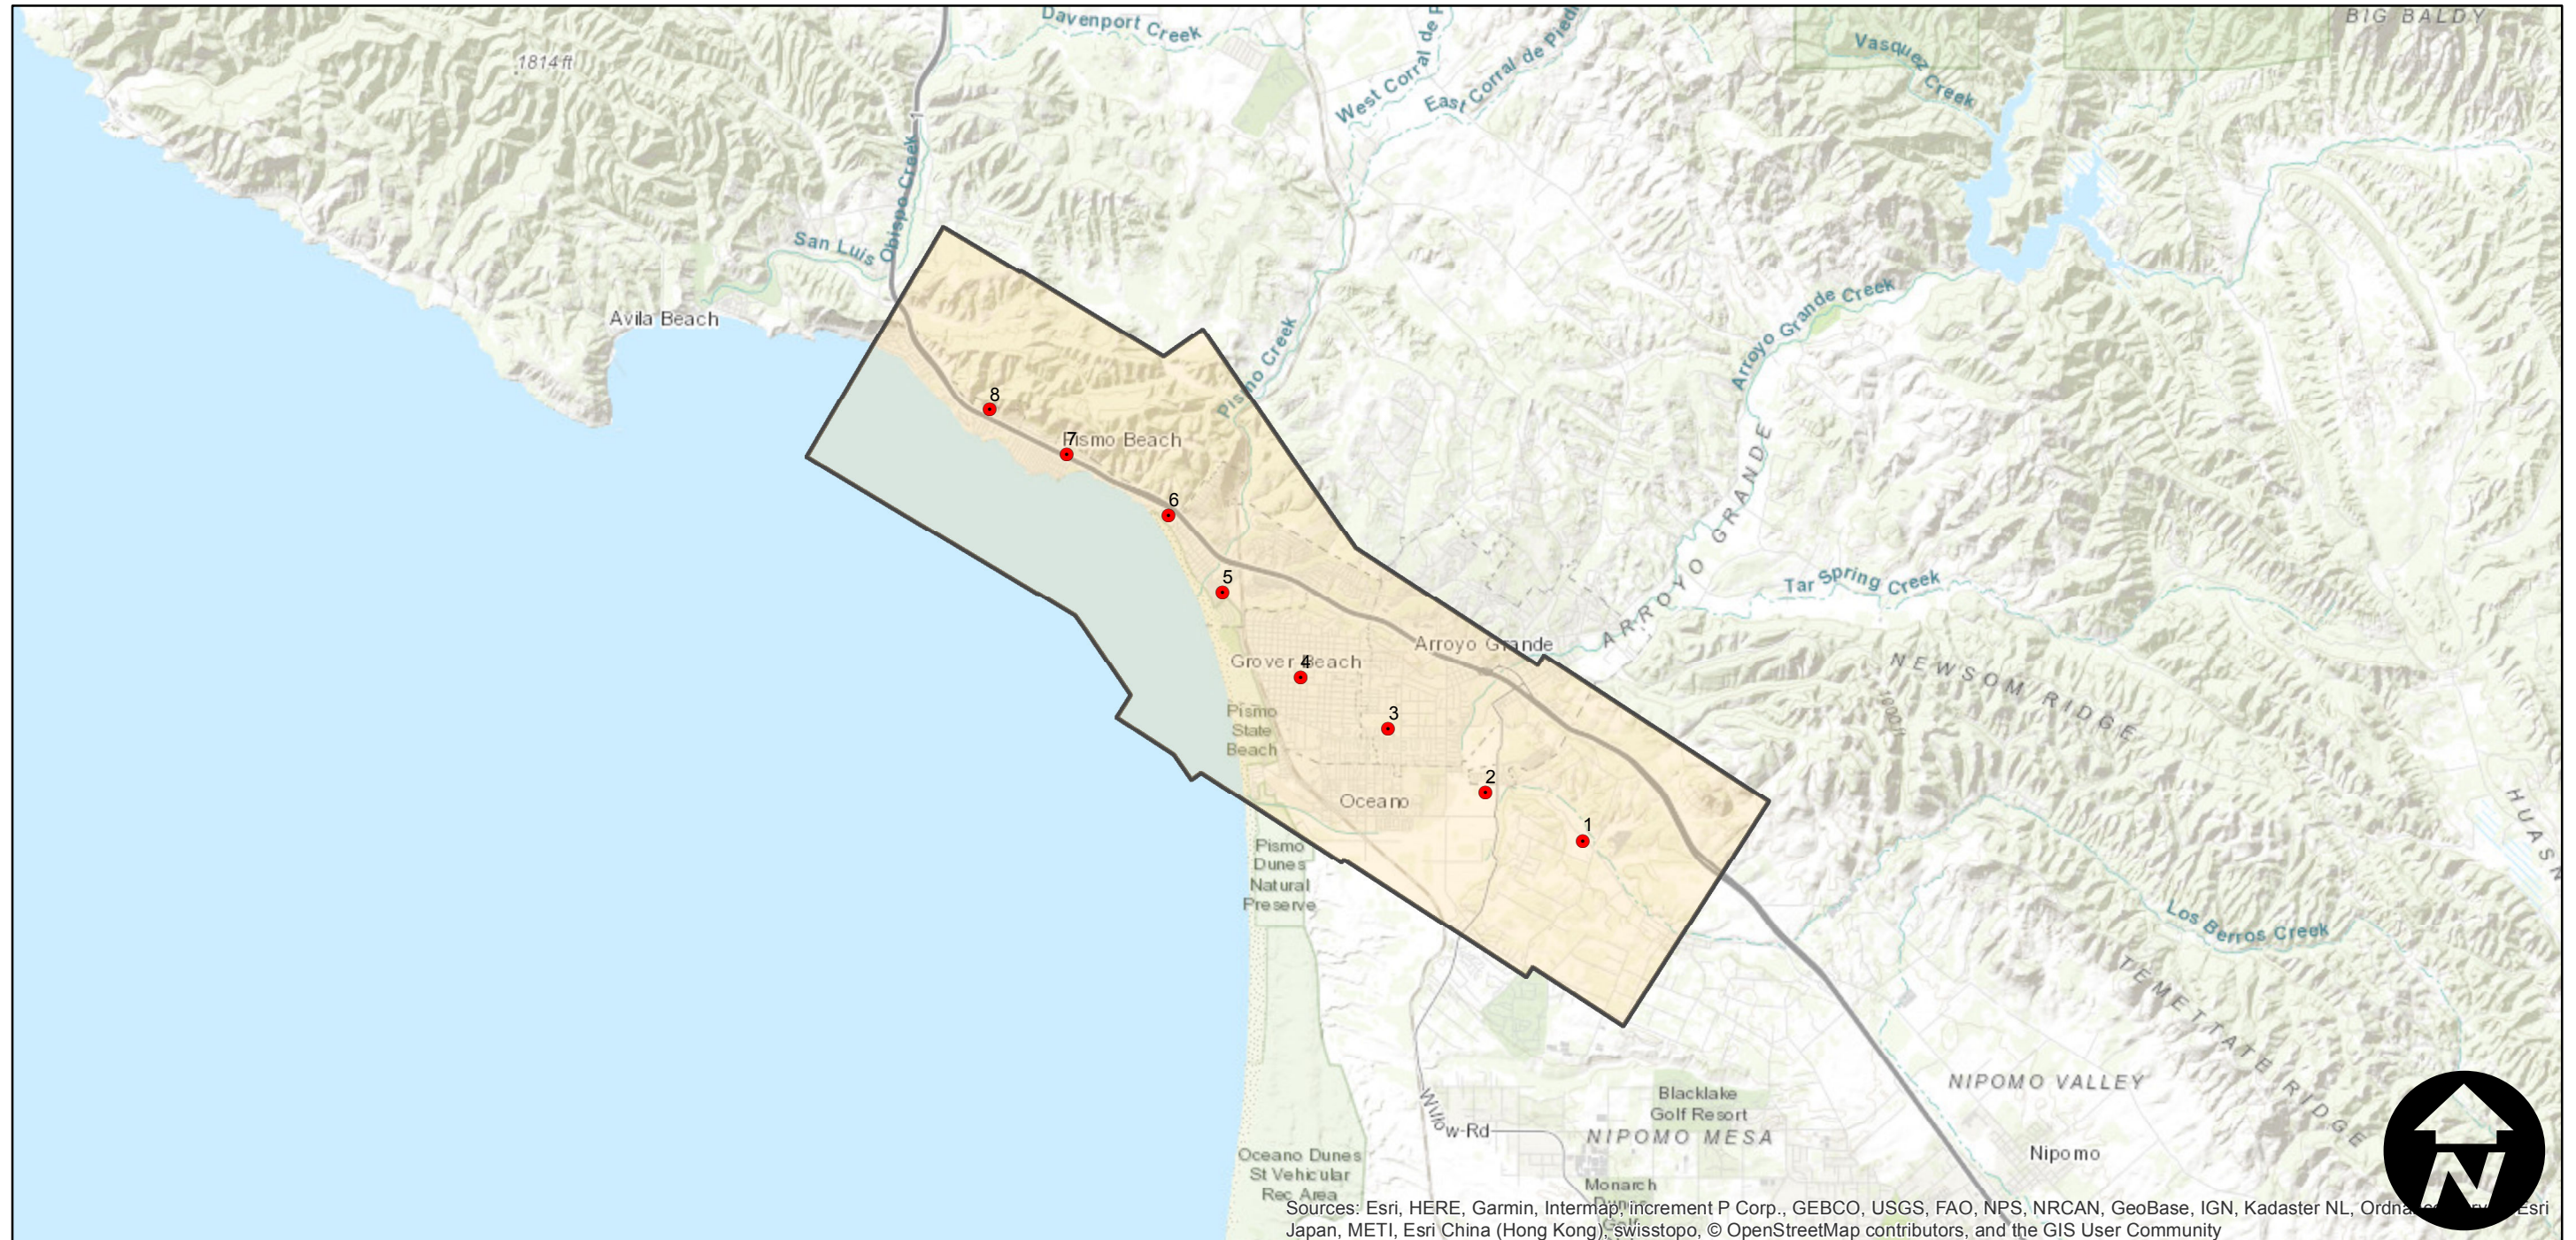

HB-HW (1:21K)

Counties: San Luis Obispo
Flight date(s): 06-22-1966
Scale: 1:21,000
Overlap: 60%

Note: Grover City, Arroyo Grande, Shell Beach, and Pismo Beach.

FLIGHT LOCATION

Complete Metadata:
<https://www.library.ucsb.edu/src/airphotos/aerial-photography-information>

0 2 4 8 Miles

Index to Aerial Photography
Page 1 of 1

Scale of this index: 1:120,000