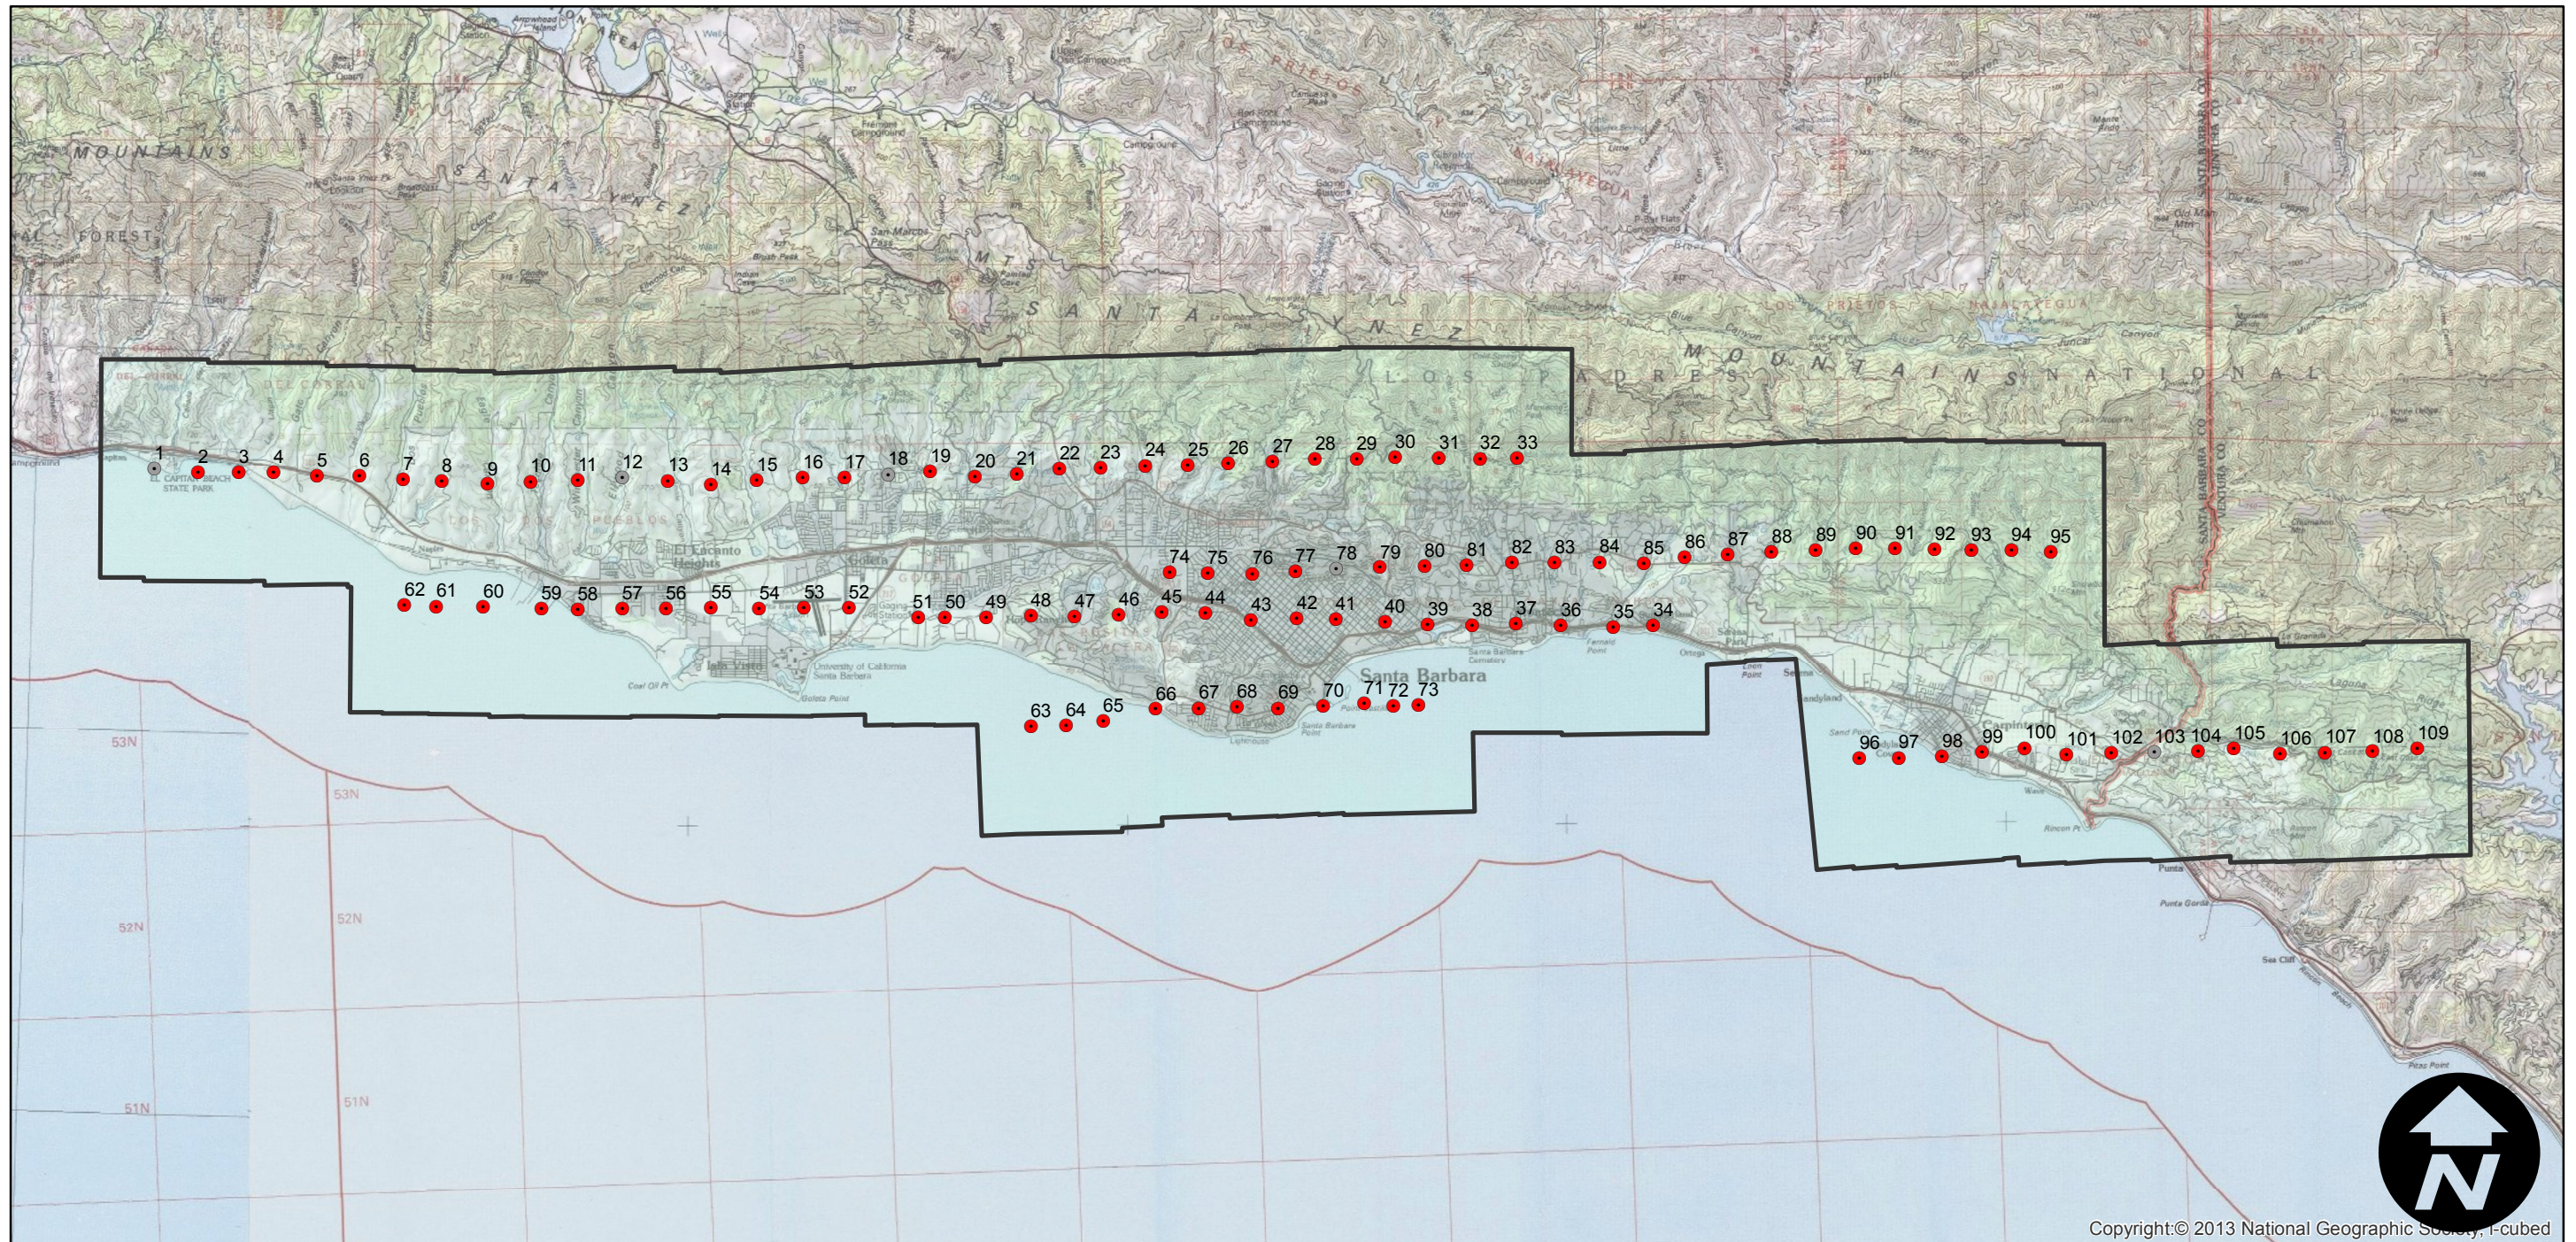

HA-GN

Counties: Santa Barbara
Flight date(s): 11-23-1959
Scale: 1: 15,600
Overlap: 60%

Complete Metadata:
<http://www.library.ucsb.edu/mil/aerial-photography-tools>

Note: Naples to Rincon Point

- MIL owns frame
- MIL does not own frame

FLIGHT LOCATION

Copyright:© 2013 National Geographic Society, I-cubed

0 3 6 12 Miles

Index to Aerial Photography
Page 1 of 1

Scale of this index: 1:175,000