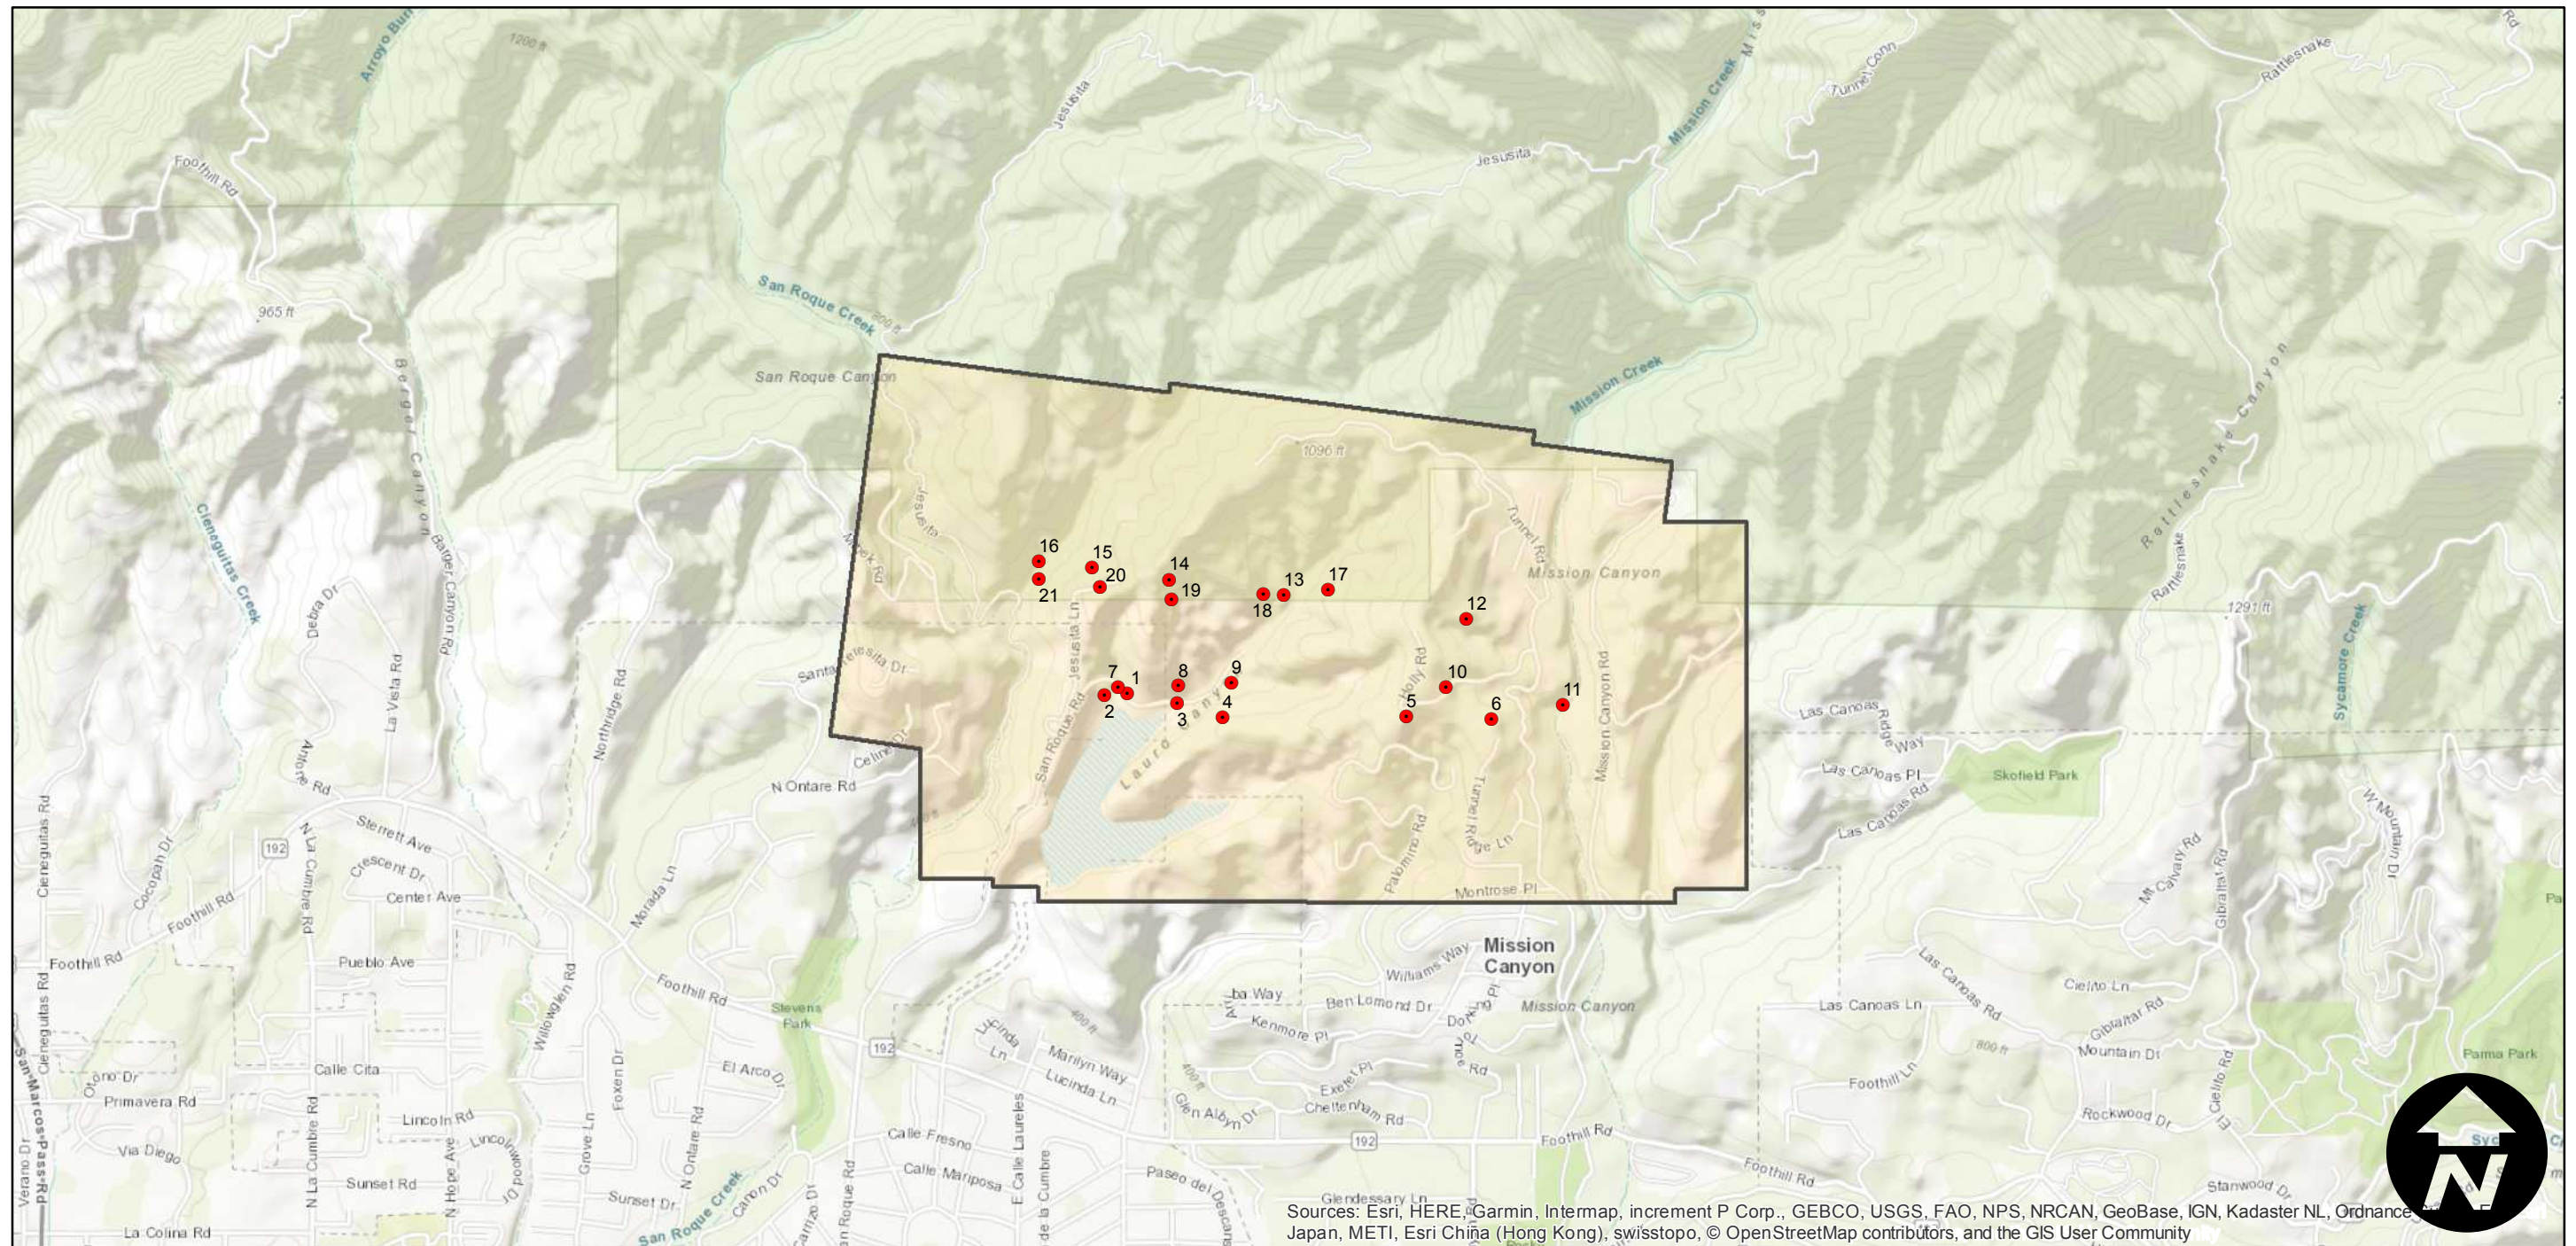

HA-DC (1:4.8K)

Counties: Santa Barbara
Flight date(s): 09-04-1958
Scale: 1:4,800
Overlap: 60-90%

Note: Santa Barbara; Lauro Canyon Reservoir to Paseo Del Ocaso. Includes coverage of the Santa Barbara Botanic Garden.

Complete Metadata:
<https://www.library.ucsb.edu/src/airphotos/aerial-photography-information>

0 0.25 0.5 1 Miles