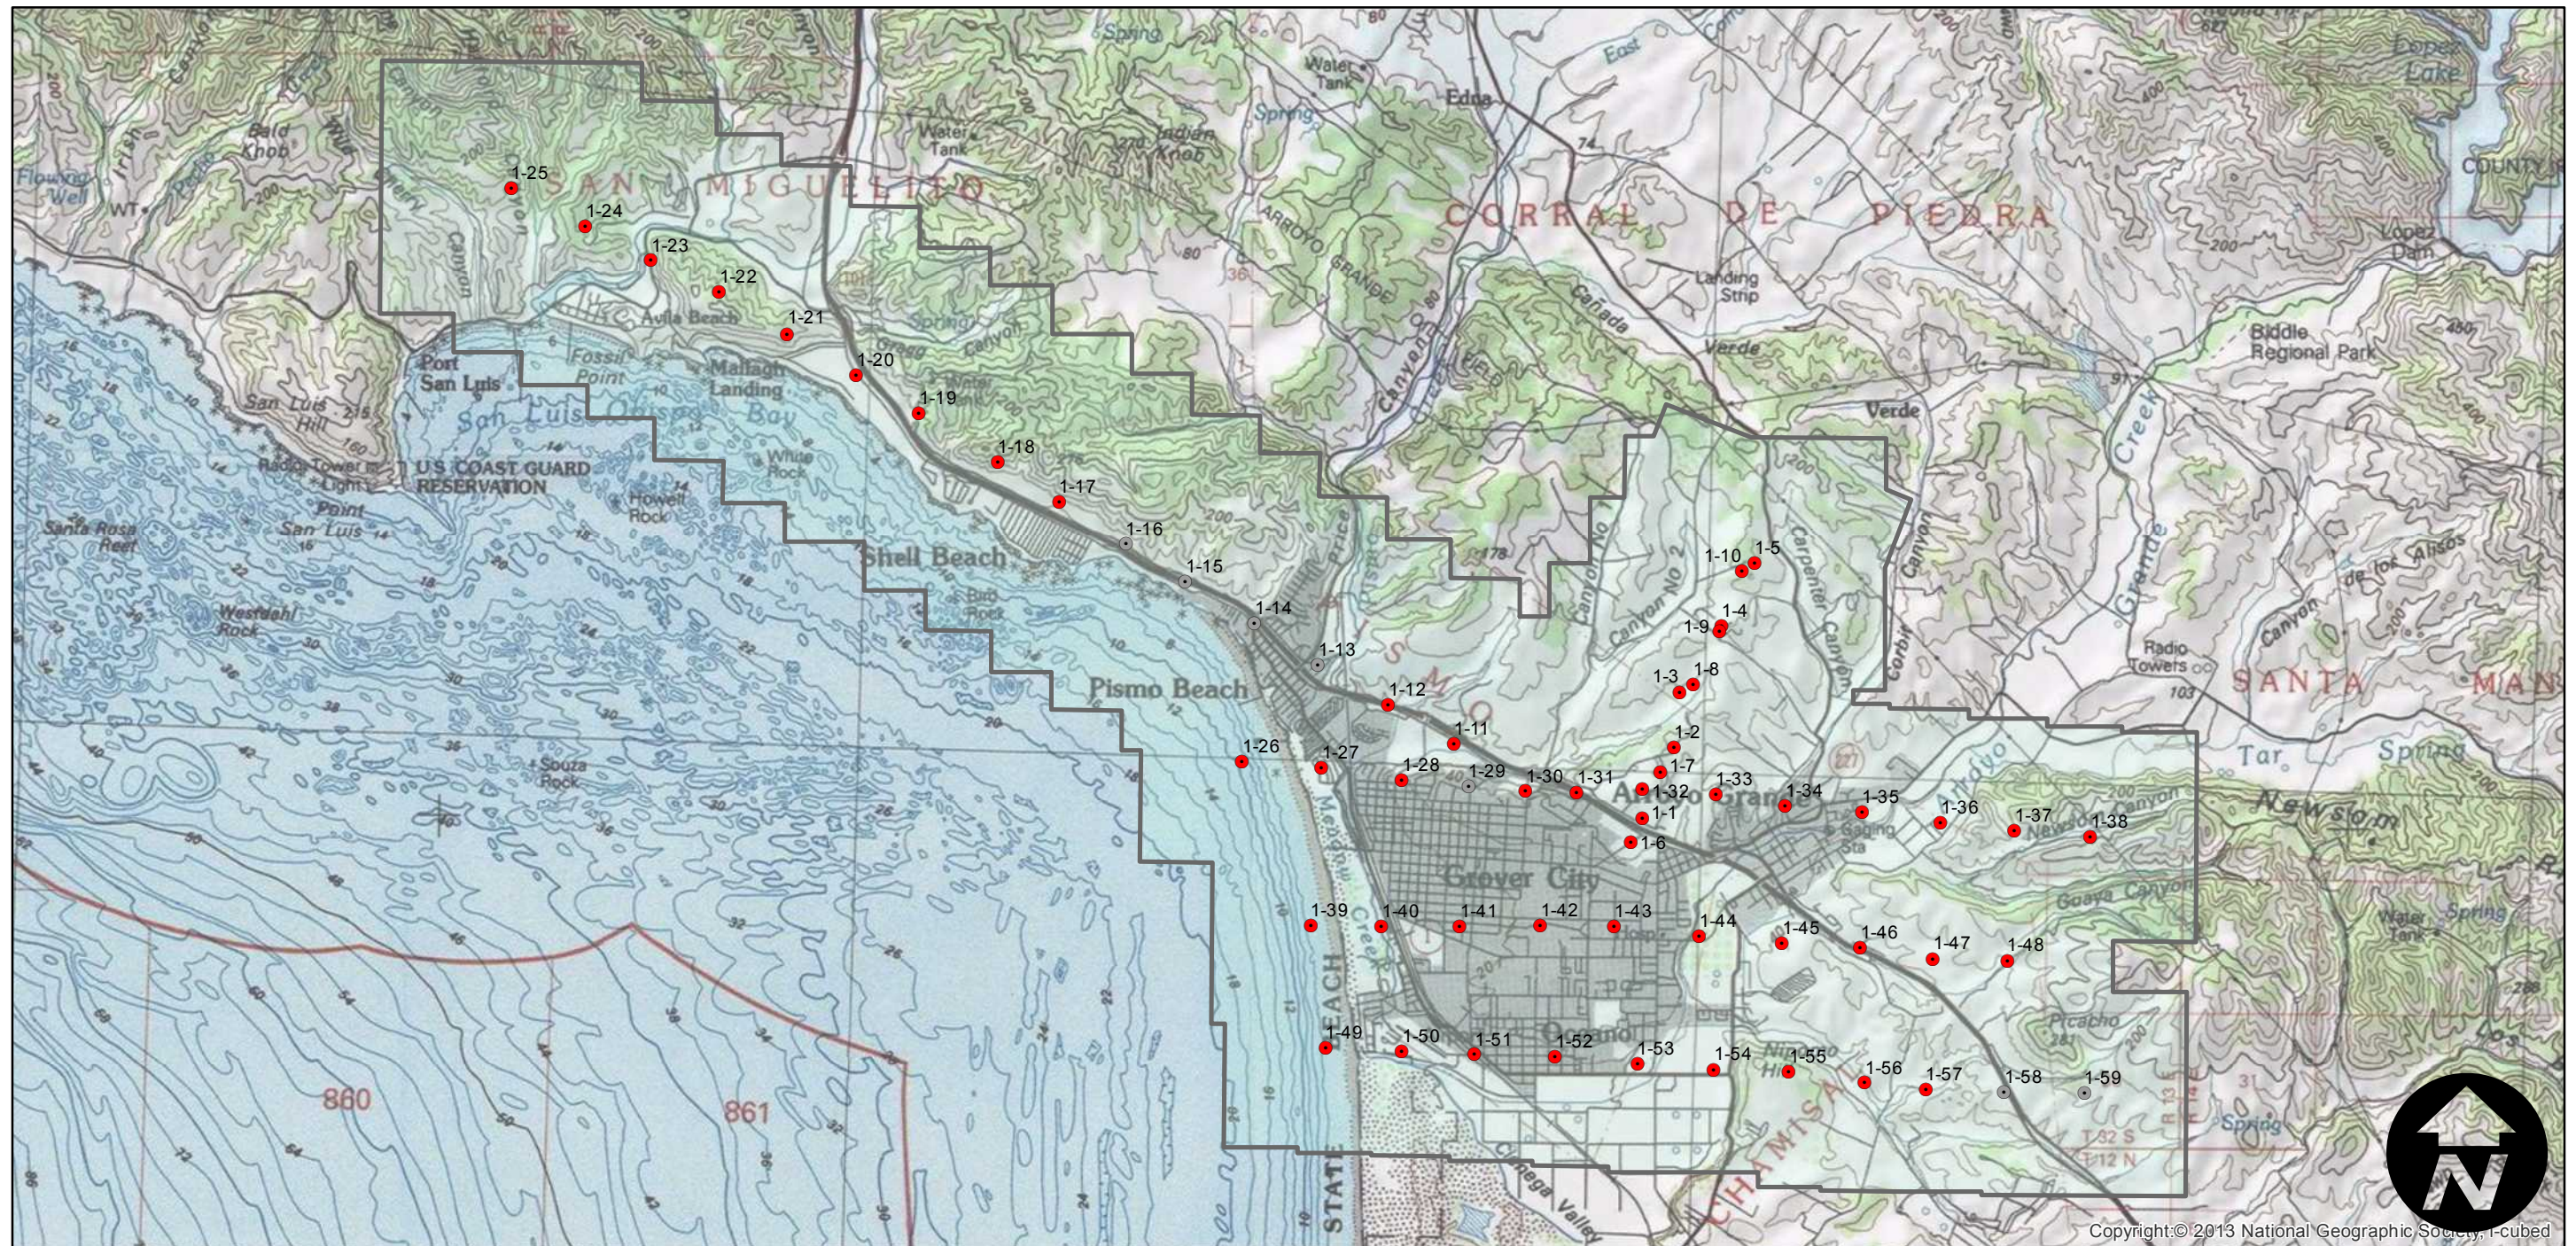

# HA-CV

Counties: San Luis Obispo  
Flight date(s): 05-21-1958  
Scale: 1:9,600  
Overlap: 60%

Complete Metadata:  
<http://www.library.ucsb.edu/mil/aerial-photography-tools>

Note: Avila Beach, Shell Beach, Pismo Beach, Grover City, Oceano, and Arroyo Grande.

## FLIGHT LOCATION

0 1.5 3 6 Miles

Index to Aerial Photography  
Page 1 of 1

Scale of this index: 1:80,000

Copyright: © 2013 National Geographic Society, I-cubed