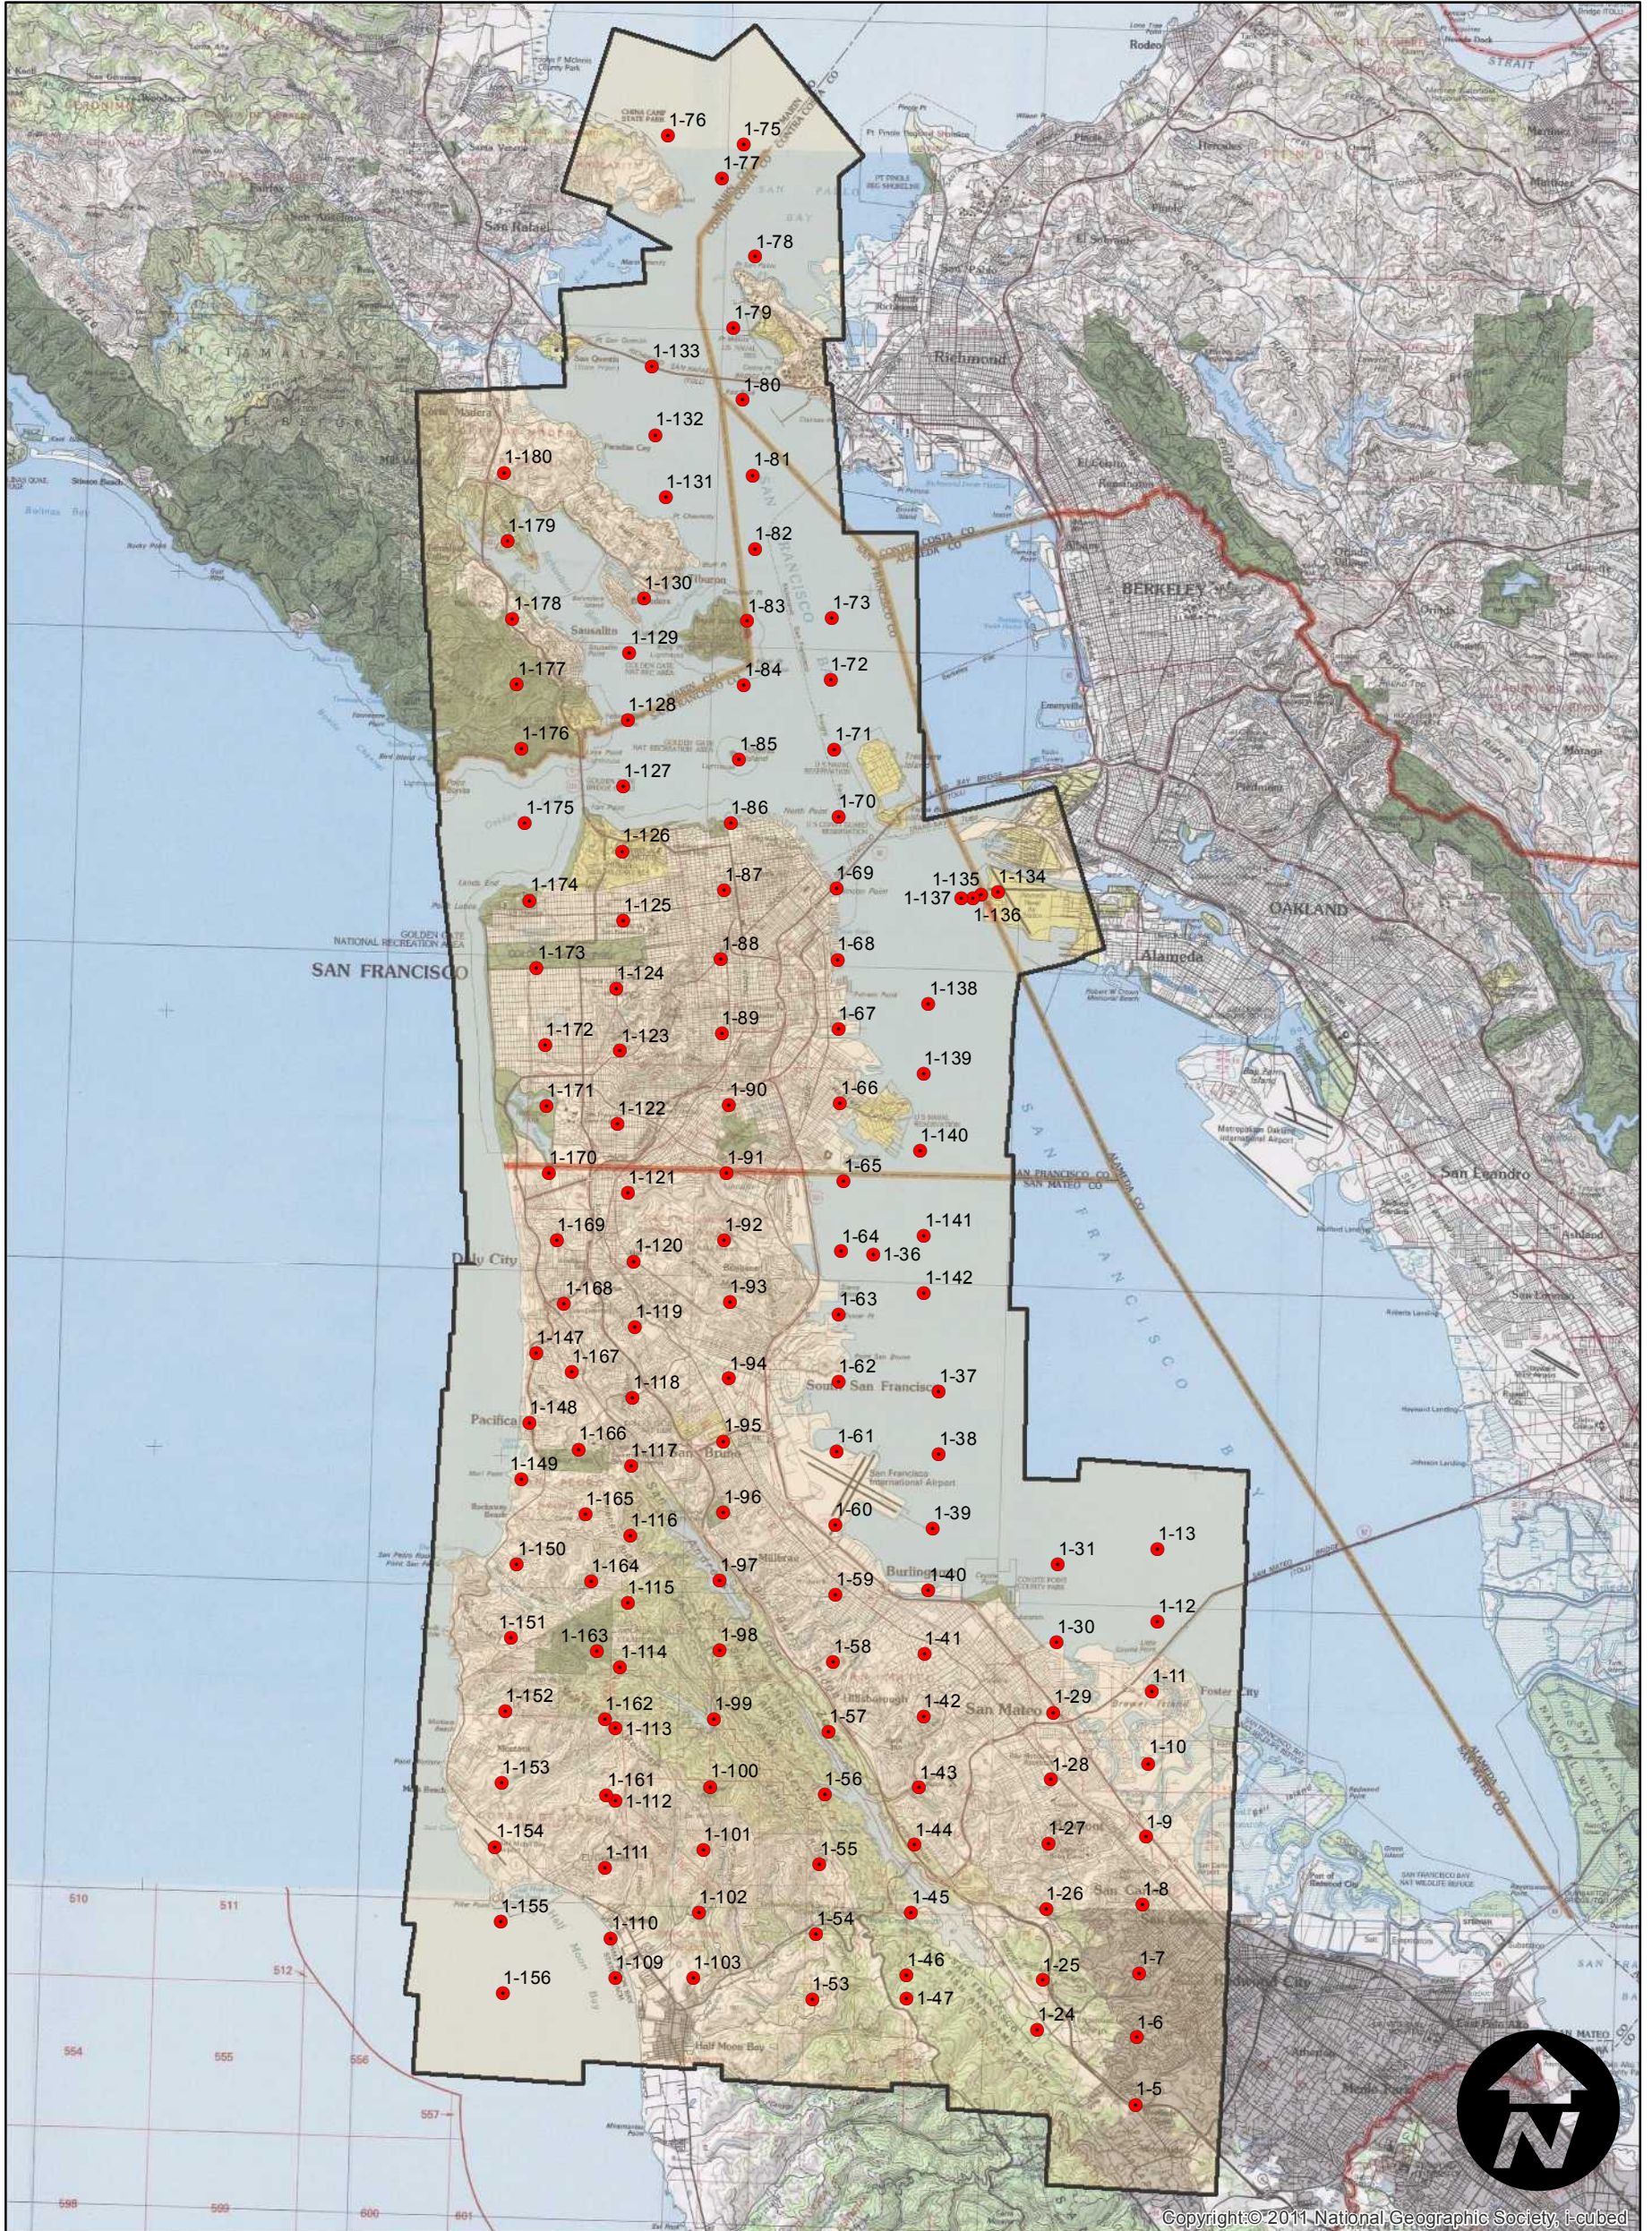

# GS-VLX

Counties: Marin, San Francisco, San Mateo  
Flight date(s): 09-08-1956  
Scale: 1: 23,600  
Overlap: 60%

Complete Metadata:  
<http://www.library.ucsb.edu/mil/aerial-photography-tools>

## FLIGHT LOCATION

Copyright © 2011 National Geographic Society, i-cubed

0 2 4 8 Miles

Index to Aerial Photography  
Page 1 of 1

Scale of this index: 1:215,000