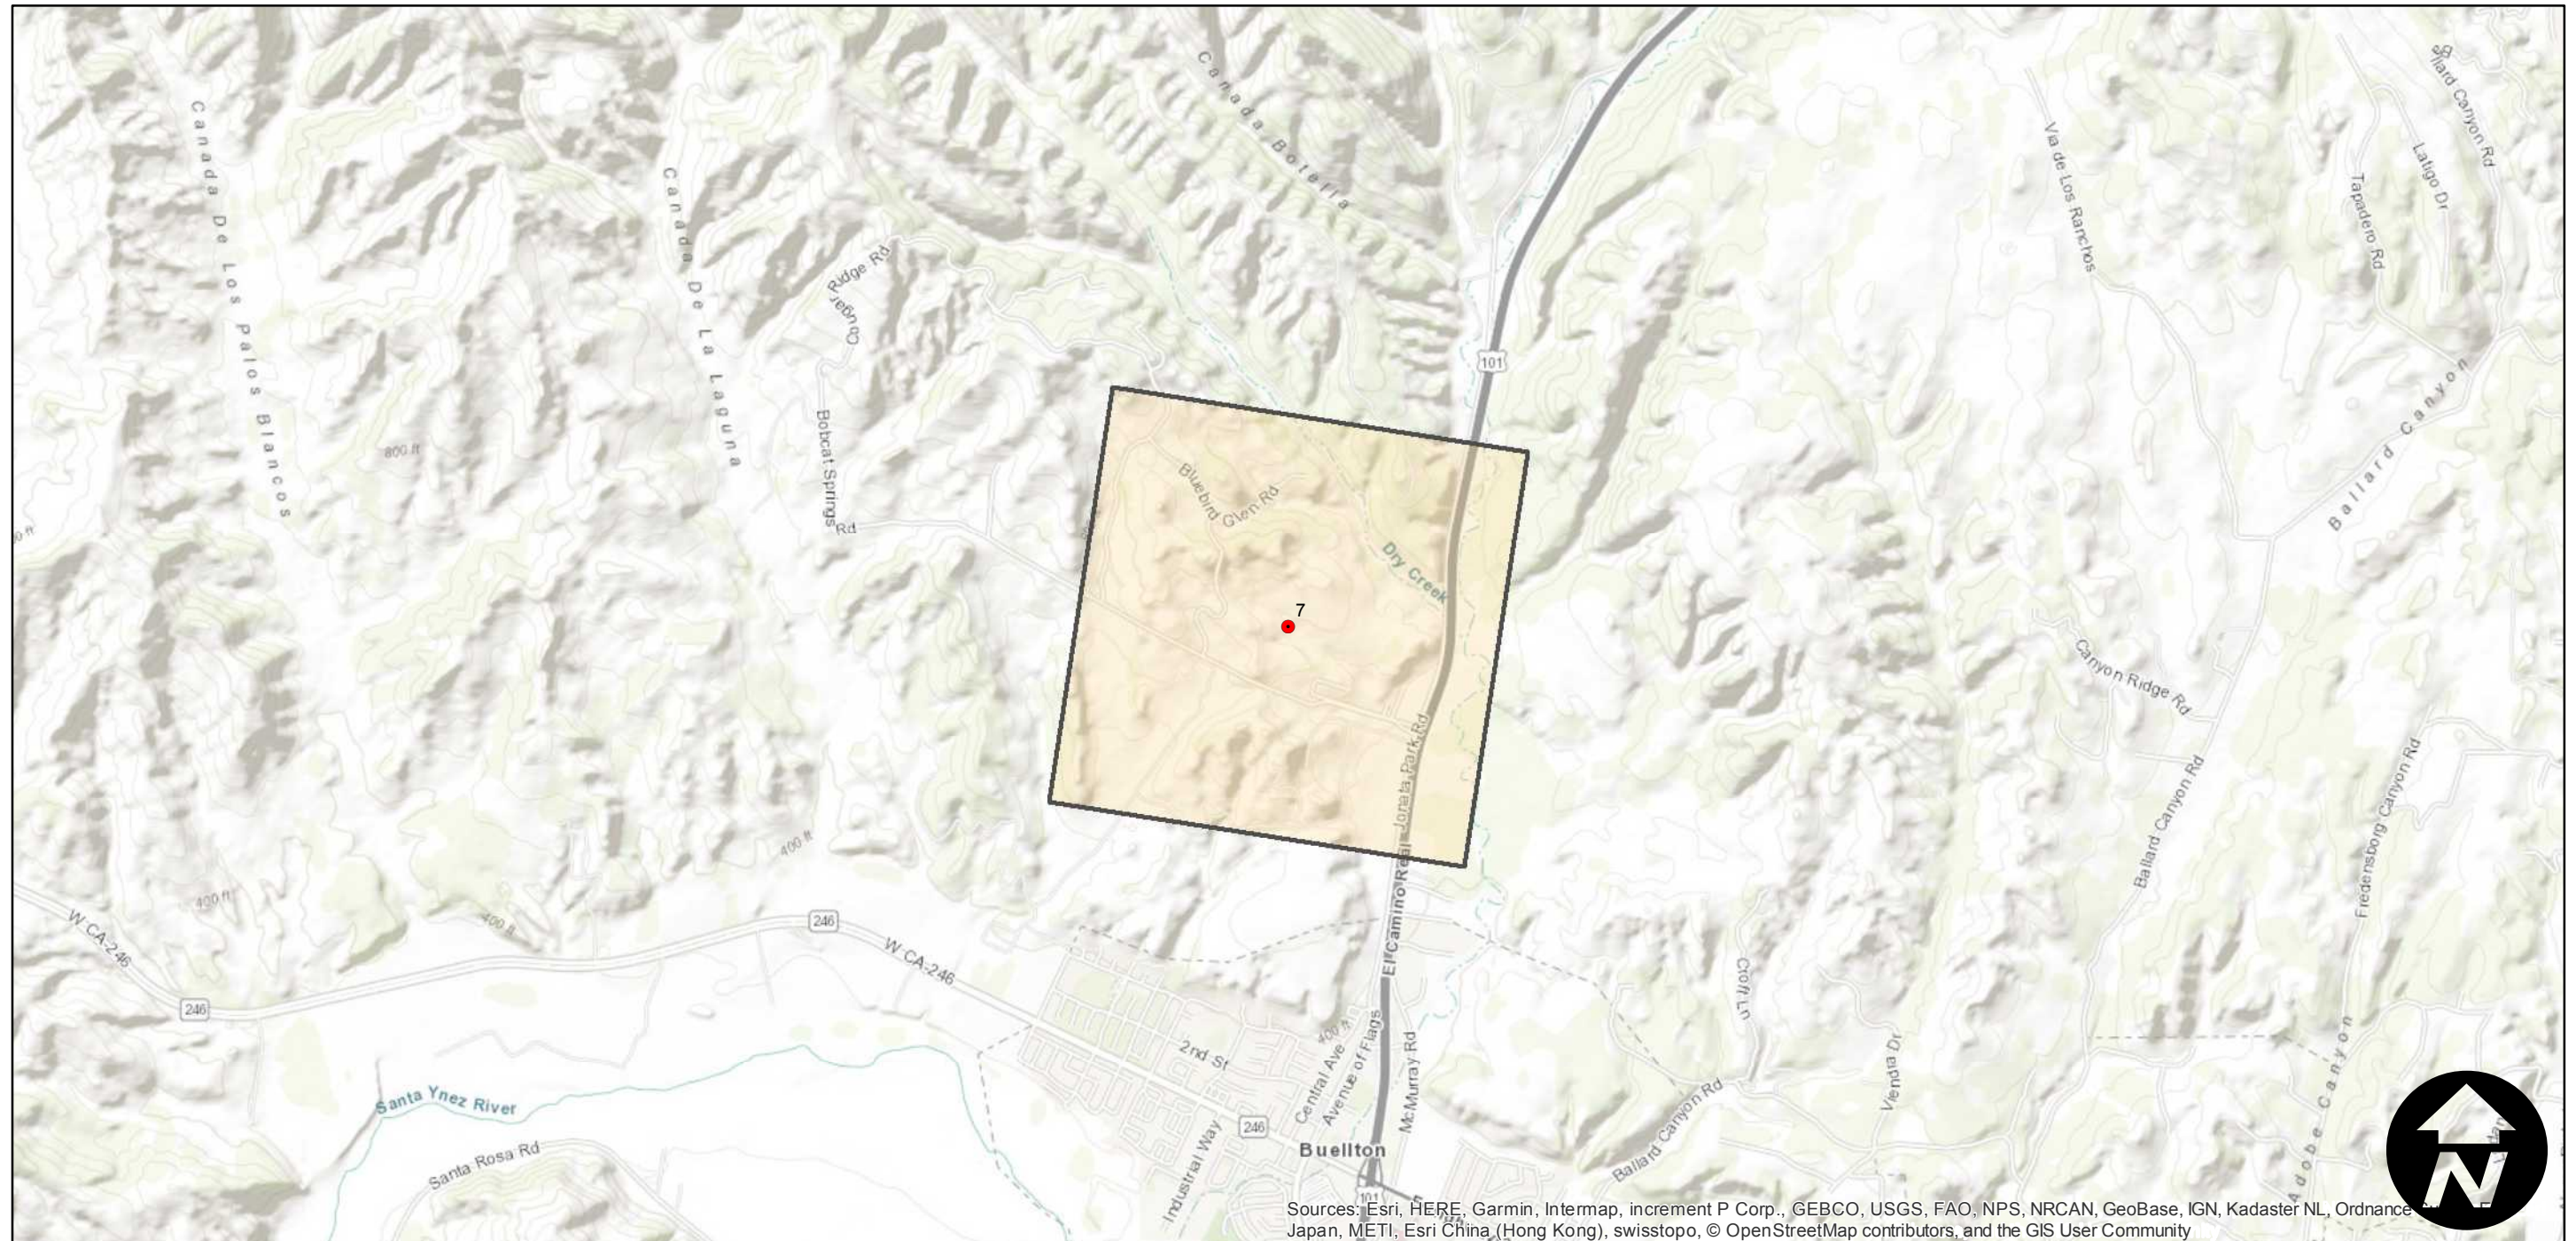

GS-1336 (1:9.6K)

Counties: Santa Barbara
Flight date(s): 12-06-1989
Scale: 1:9,600
Overlap: 0%

Note: Buellton; Bobcat Springs Road (from Jonata Park Road to Poppy Valley Road), Camino San Carlos, and vicinity.

FLIGHT LOCATION

Complete Metadata:
<https://www.library.ucsb.edu/src/airphotos/aerial-photography-information>

0 0.5 1 2 Miles

Index to Aerial Photography
Page 1 of 1

Scale of this index: 1:35,000