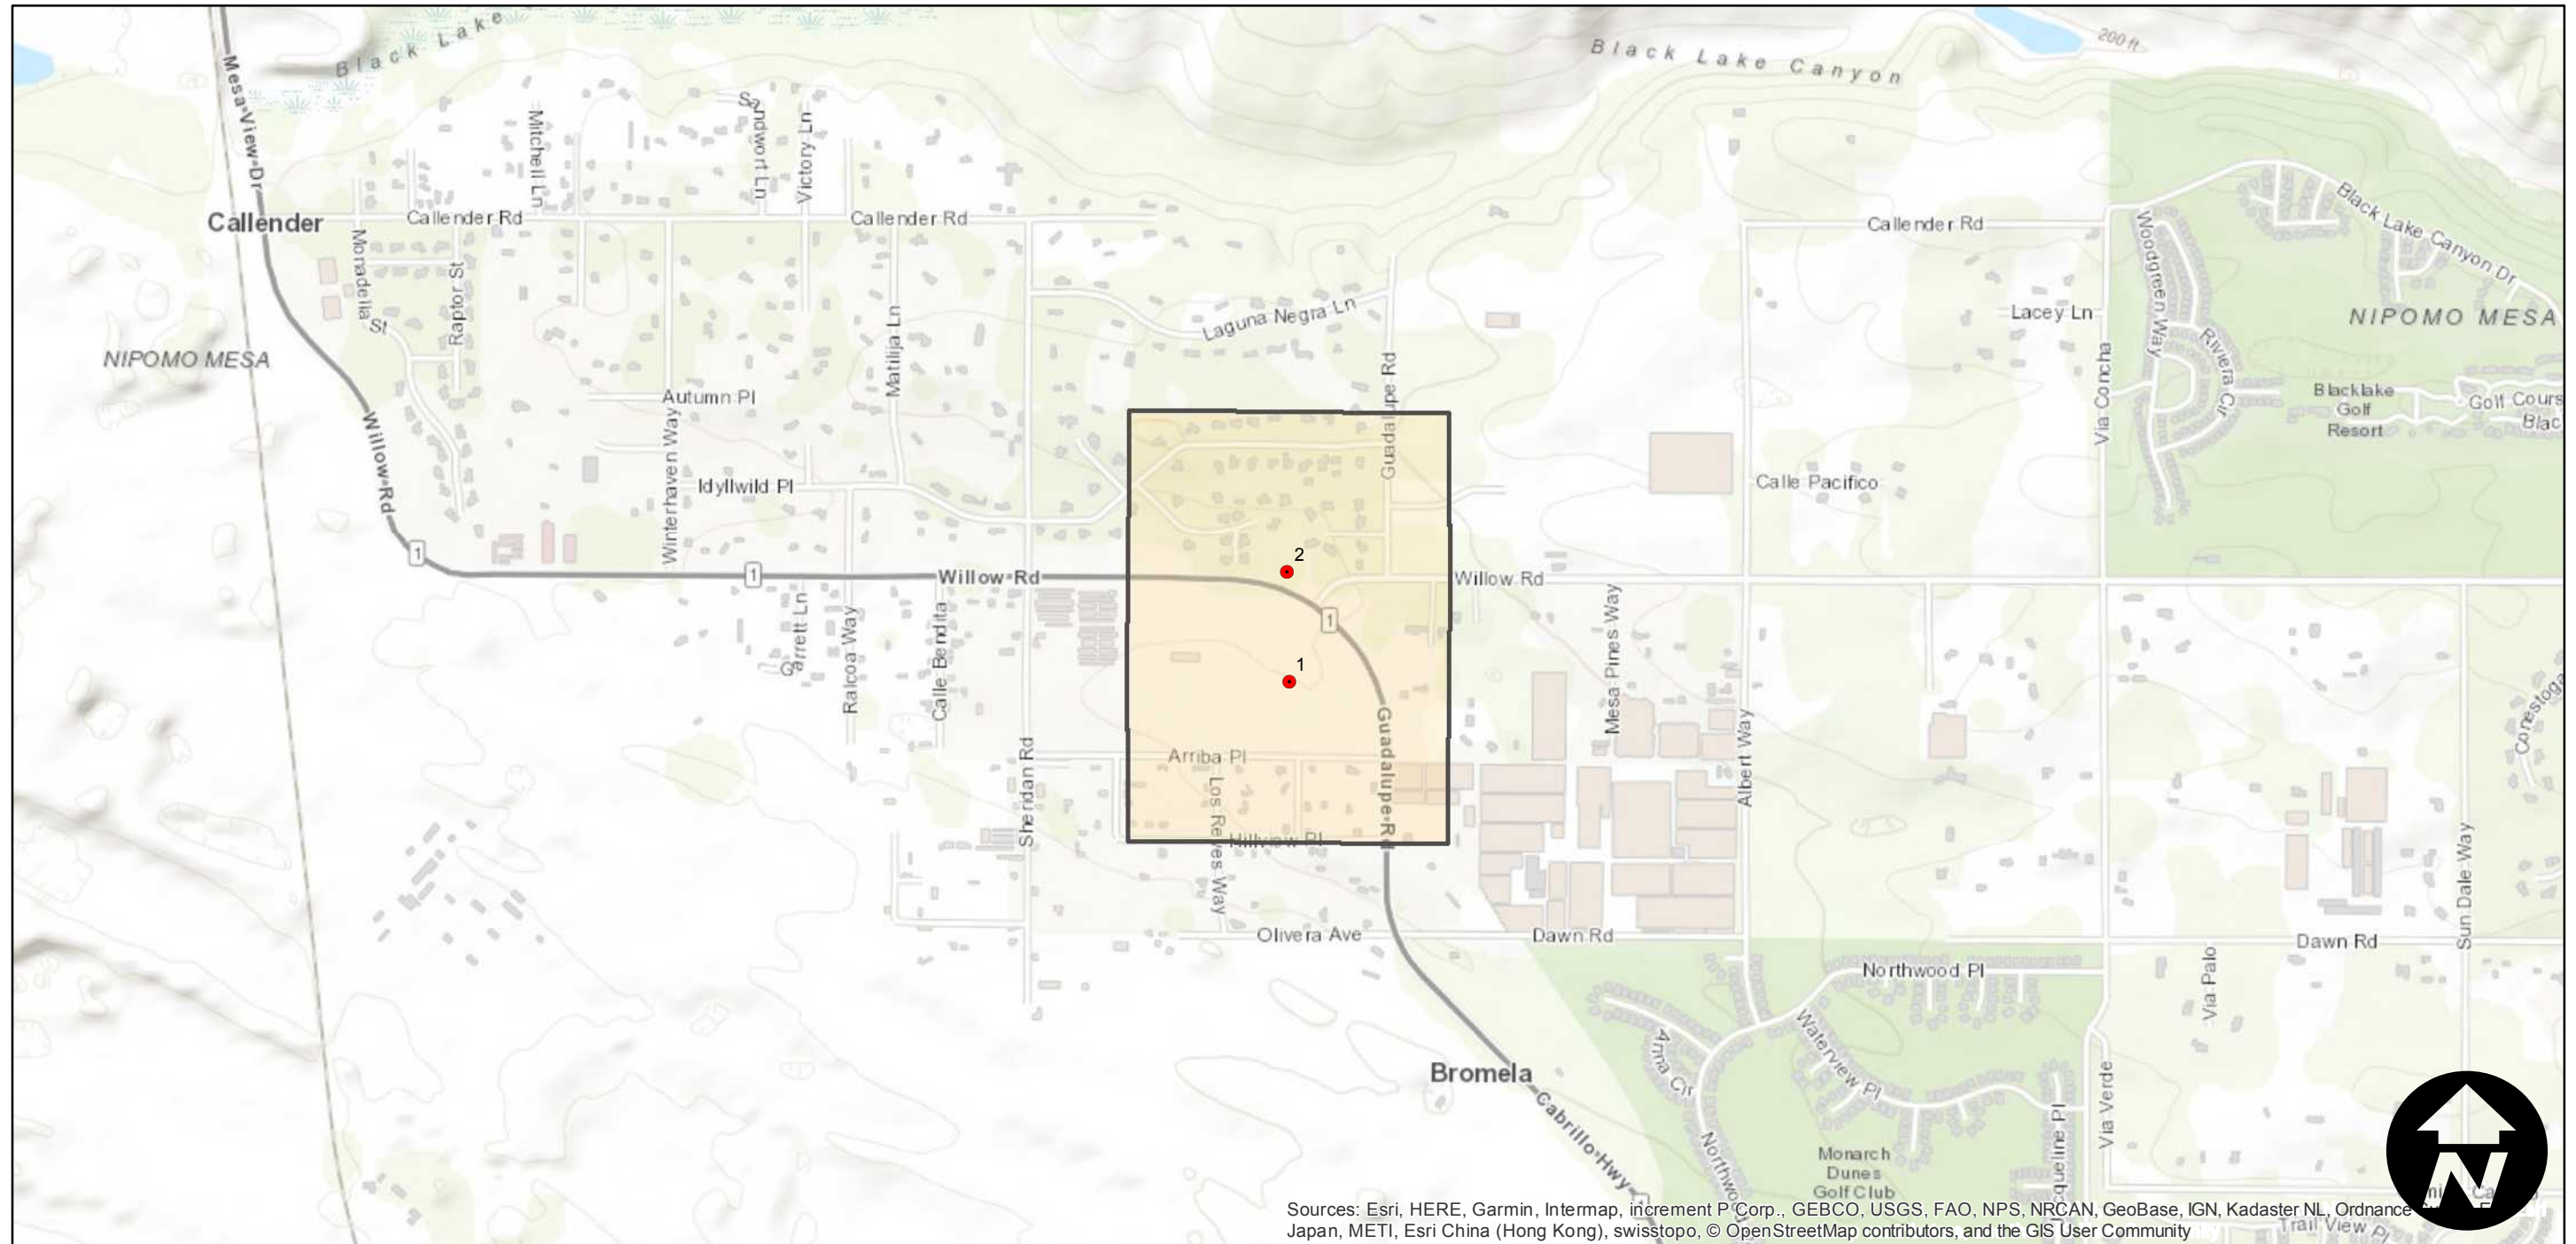

# GS-1240

Counties: San Luis Obispo  
Flight date(s): 06-20-1989  
Scale: 1:3,132  
Overlap: 60%

Complete Metadata:  
<https://www.library.ucsb.edu/src/airphotos/aerial-photography-information>

Note: Nipomo; Junction of Cabrillo Highway (Highway 1) and Willow Road.

## FLIGHT LOCATION

0 0.25 0.5 1 Miles

Index to Aerial Photography  
Page 1 of 1

Scale of this index: 1:15,000