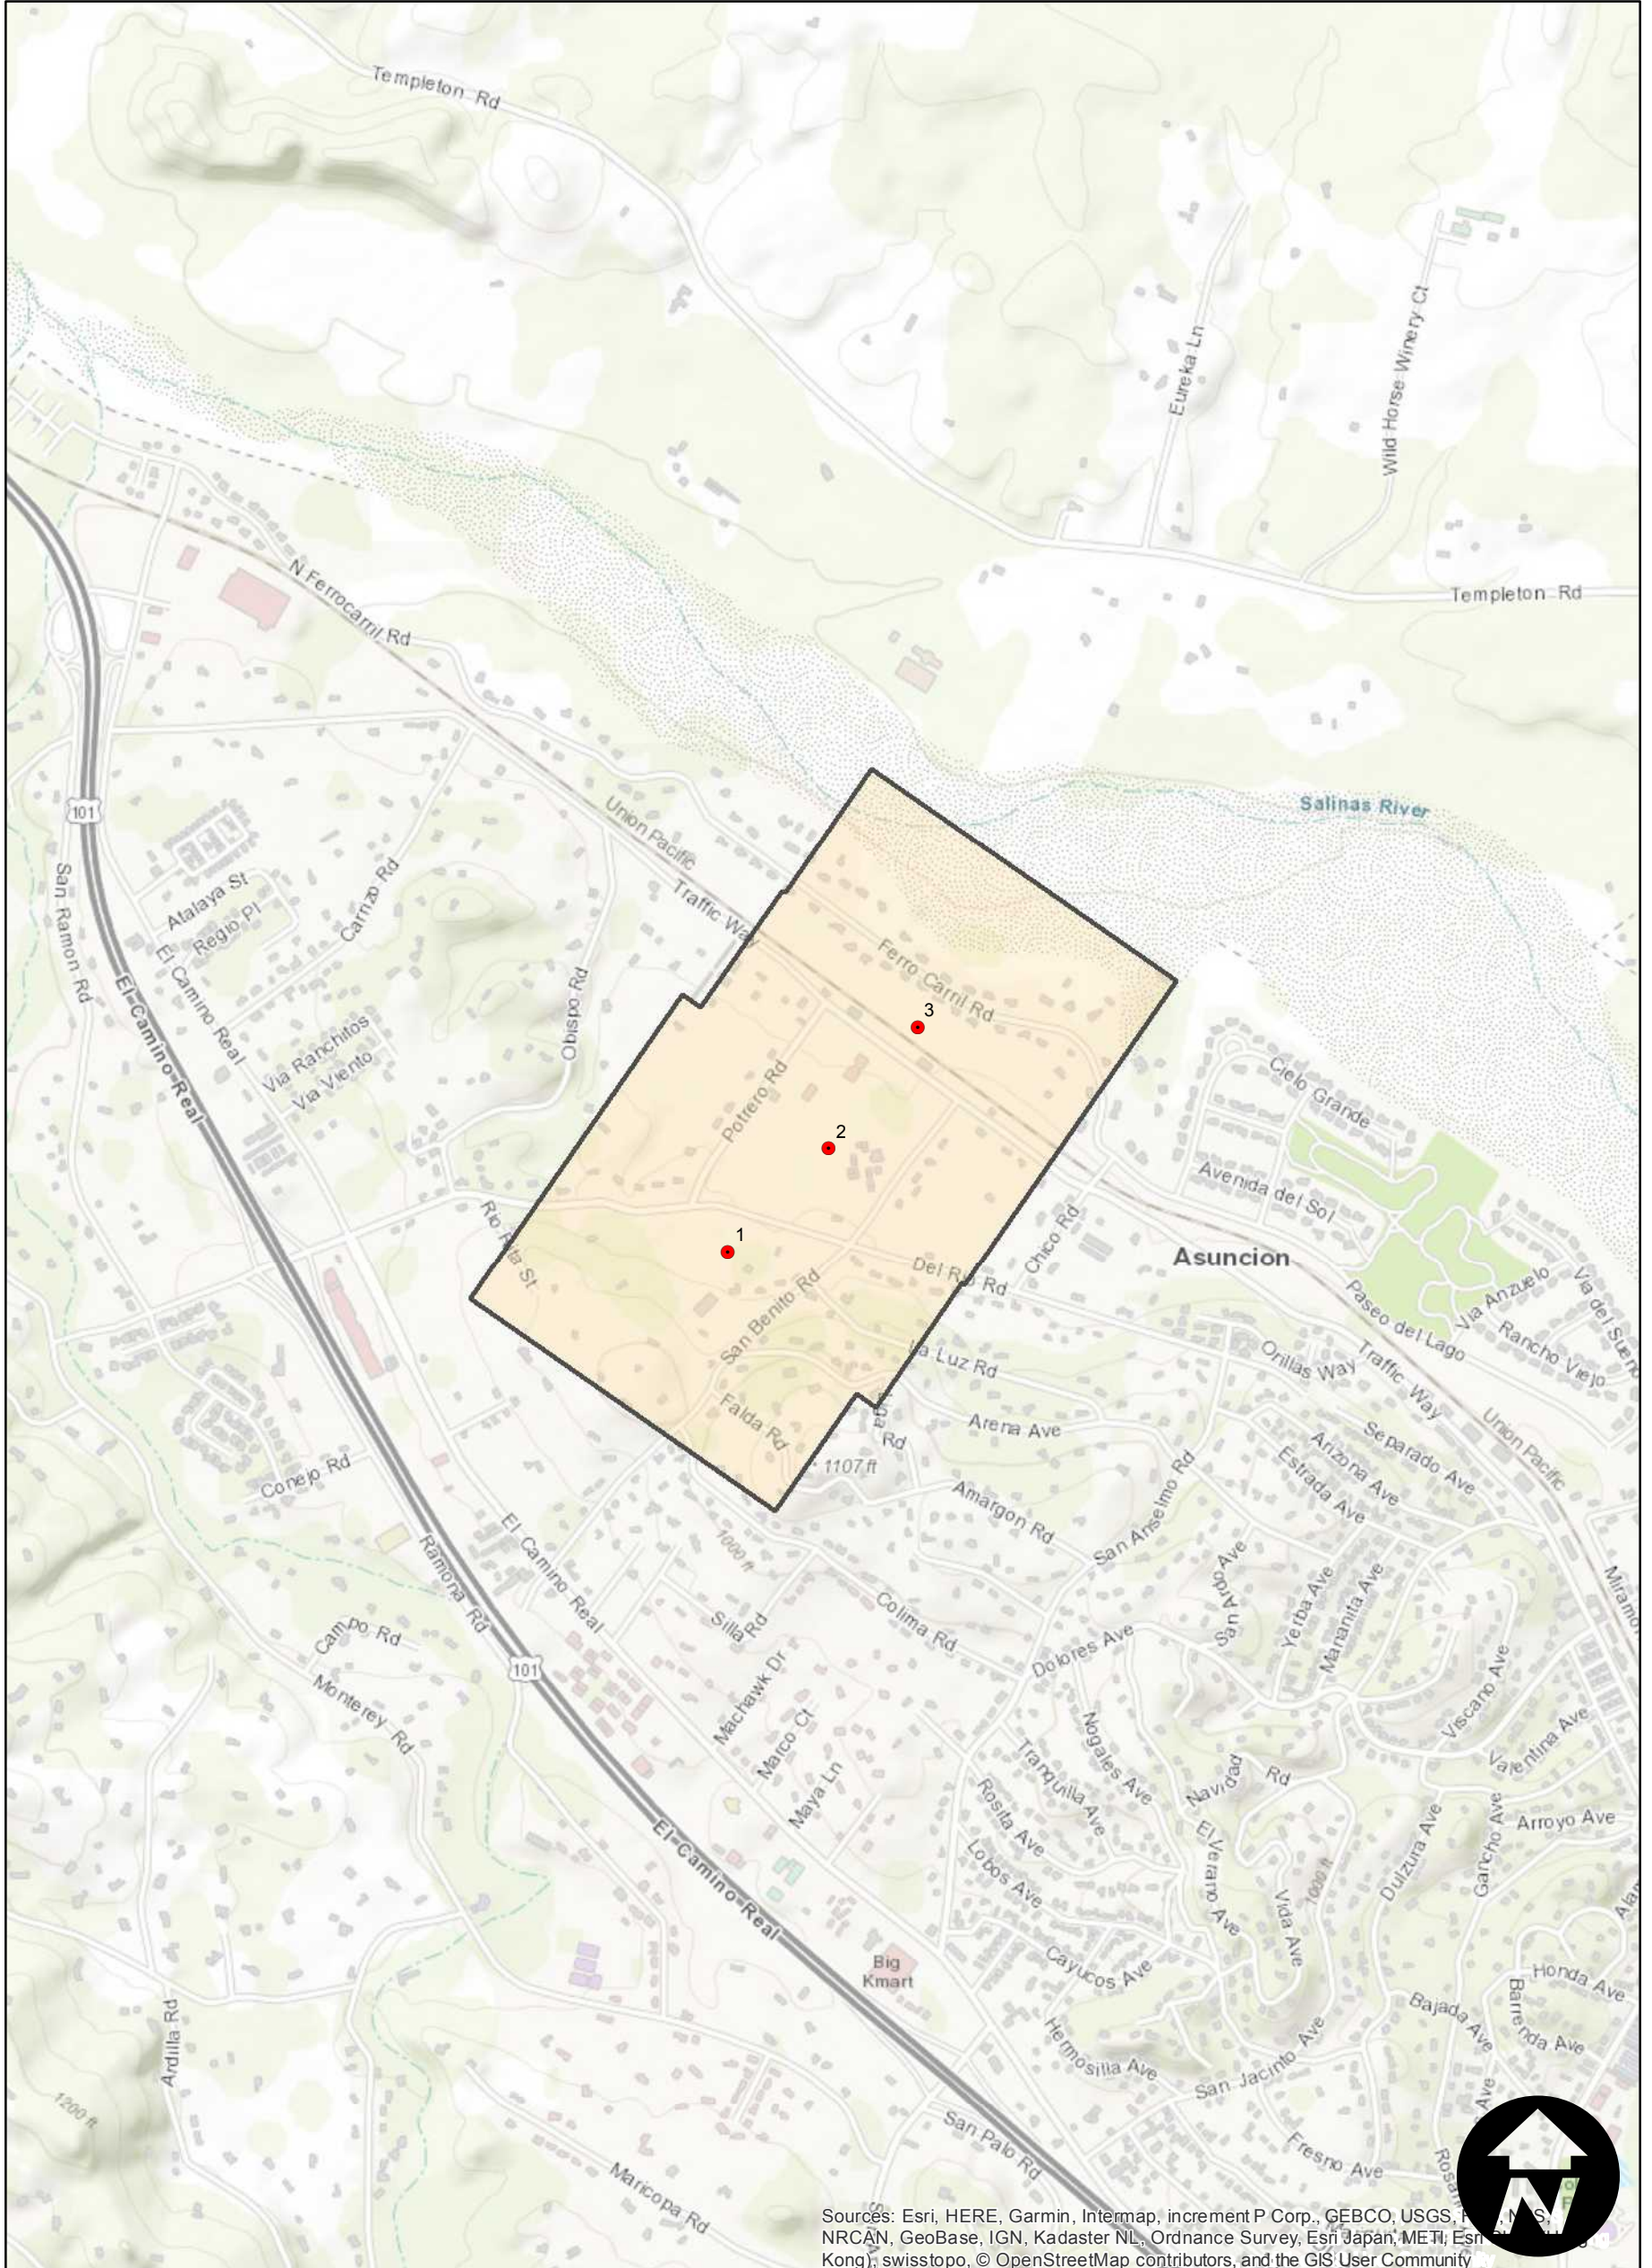

GS-1222

Counties: San Luis Obispo
Flight date(s): 05-18-1989
Scale: 1:3,600
Overlap: 60%

Complete Metadata:
<https://www.library.ucsb.edu/src/airphotos/aerial-photography-information>

Note: Asuncion; Junction
of Del Rio Road and San
Benito Road to North
Ferrocarril Road.

FLIGHT LOCATION

0 0.15 0.3 0.6 Miles

Index to Aerial Photography
Page 1 of 1

Scale of this index: 1:15,000