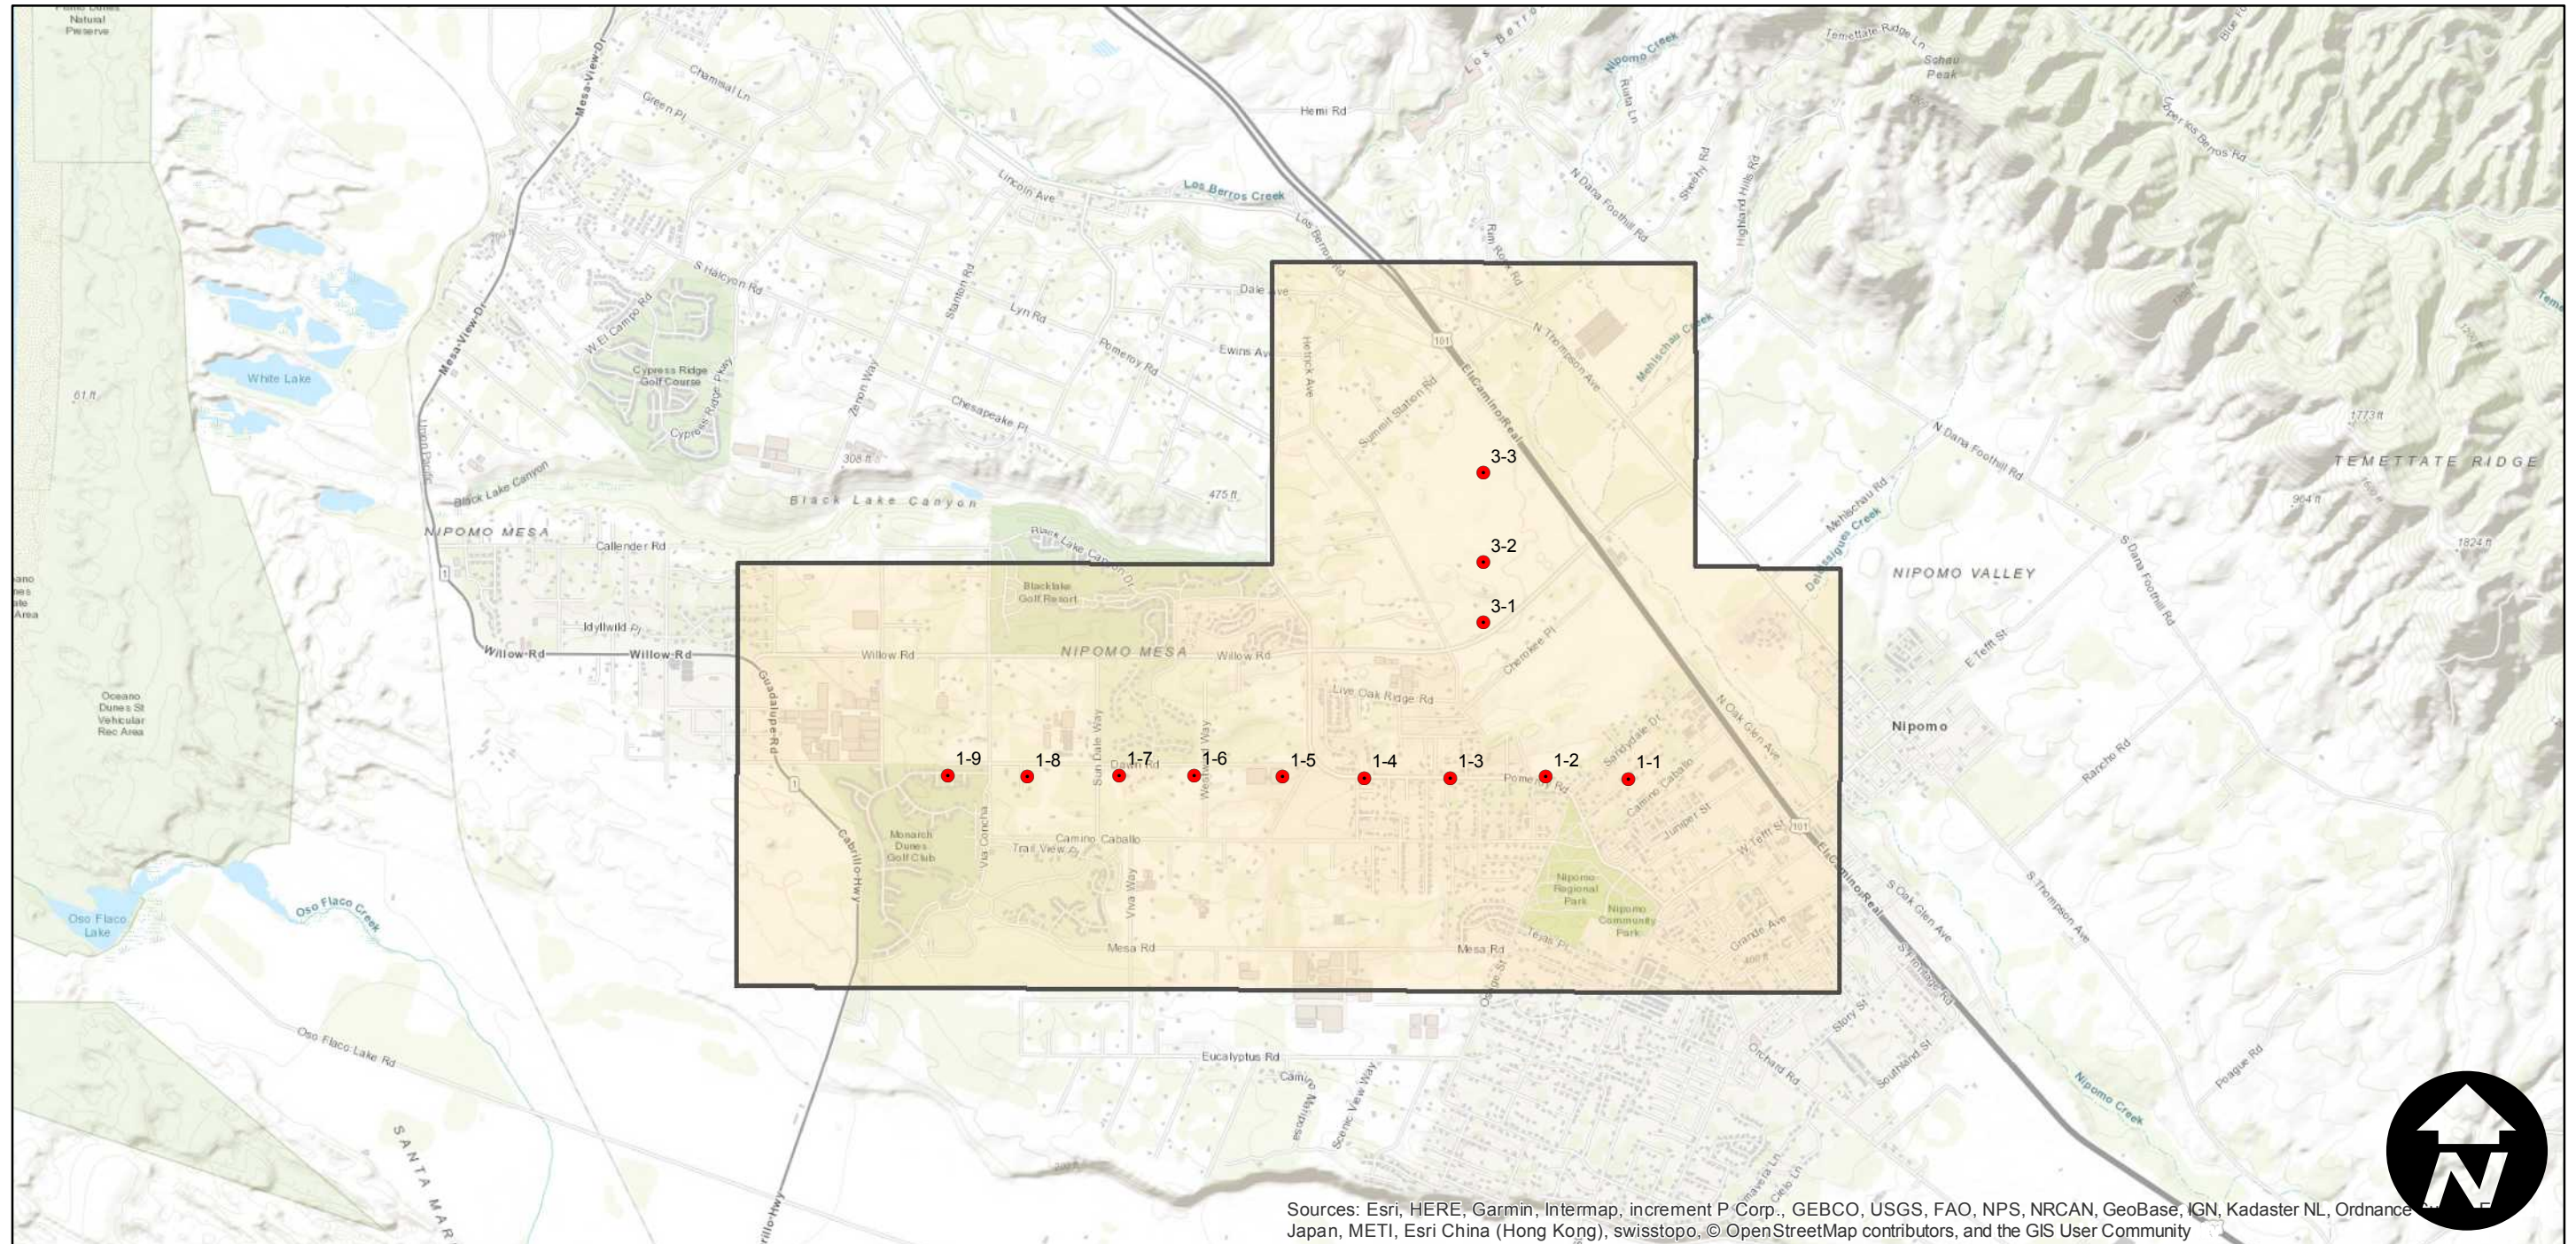

# GS-1184 (1:13.8K)

Counties: San Luis Obispo  
Flight date(s): 04-04-1989  
Scale: 1:13,800  
Overlap: 80%

Note: Vicinity of Nipomo Mesa.

## FLIGHT LOCATION

Sources: Esri, HERE, Garmin, Intermap, increment P Corp., GEBCO, USGS, FAO, NPS, NRCAN, GeoBase, IGN, Kadaster NL, Ordnance Survey, Esri Japan, METI, Esri China (Hong Kong), swisstopo, © OpenStreetMap contributors, and the GIS User Community