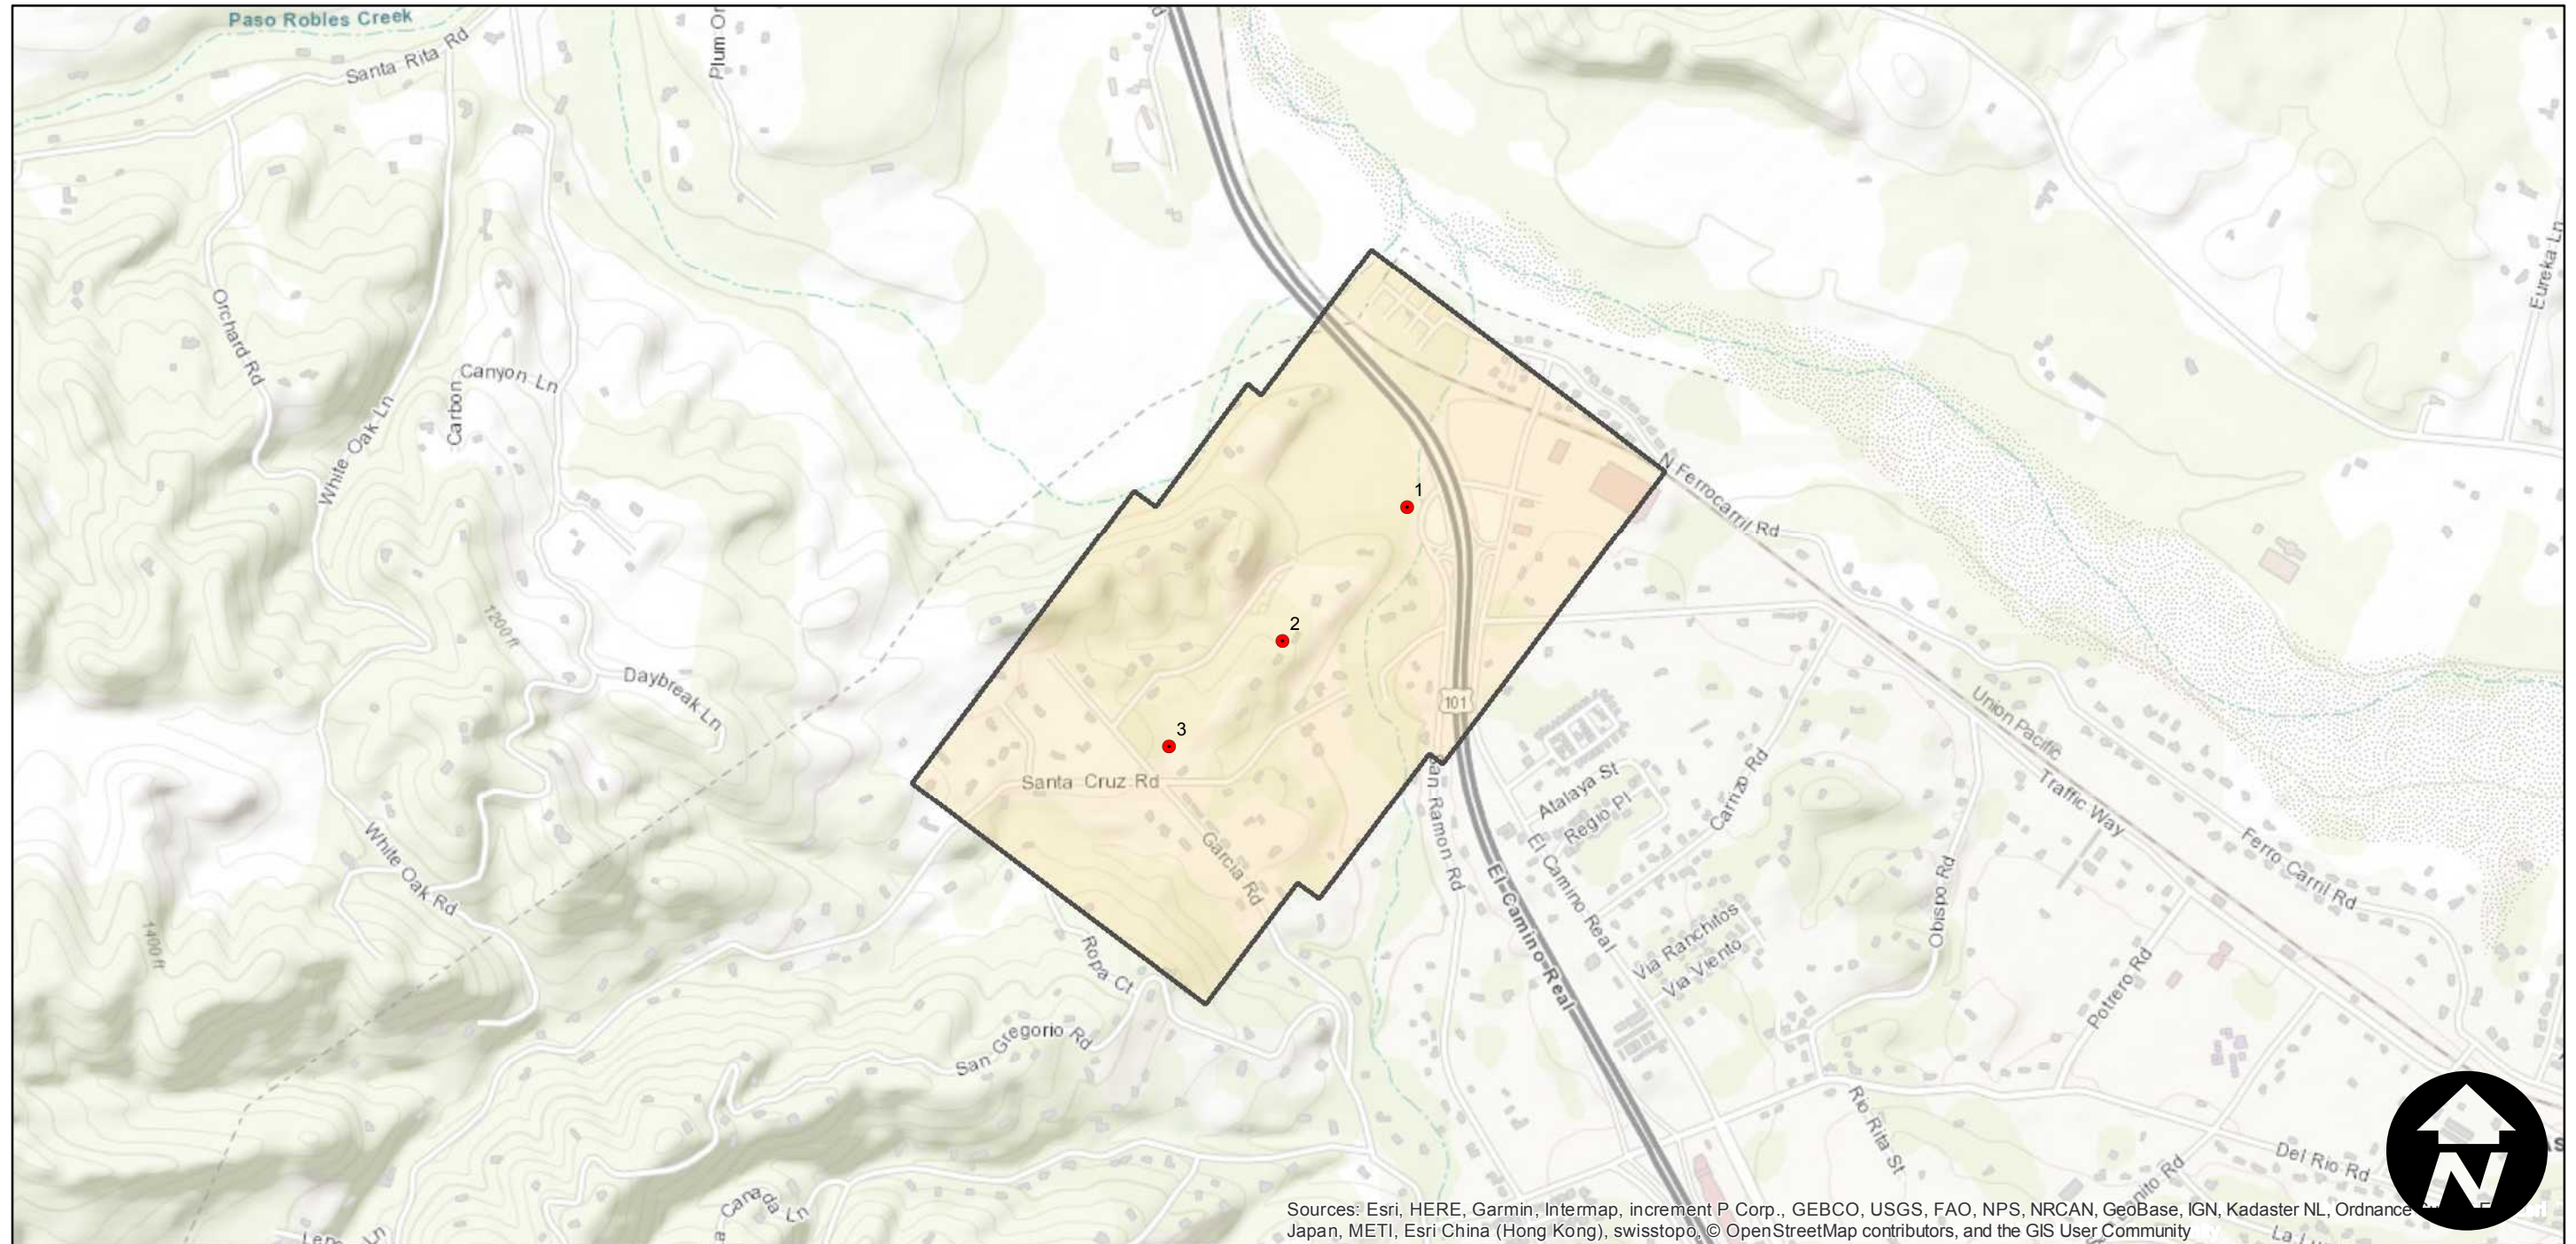

GS-1101

Counties: San Luis Obispo
Flight date(s): 09-26-1988
Scale: 1:3,600
Overlap: 60%

Complete Metadata:
<https://www.library.ucsb.edu/src/airphotos/aerial-photography-information>

Note: Atascadero; North Ferrocarril Road to Garcia Road.

FLIGHT LOCATION

0 0.25 0.5 1 Miles

Index to Aerial Photography
Page 1 of 1

Scale of this index: 1:15,000