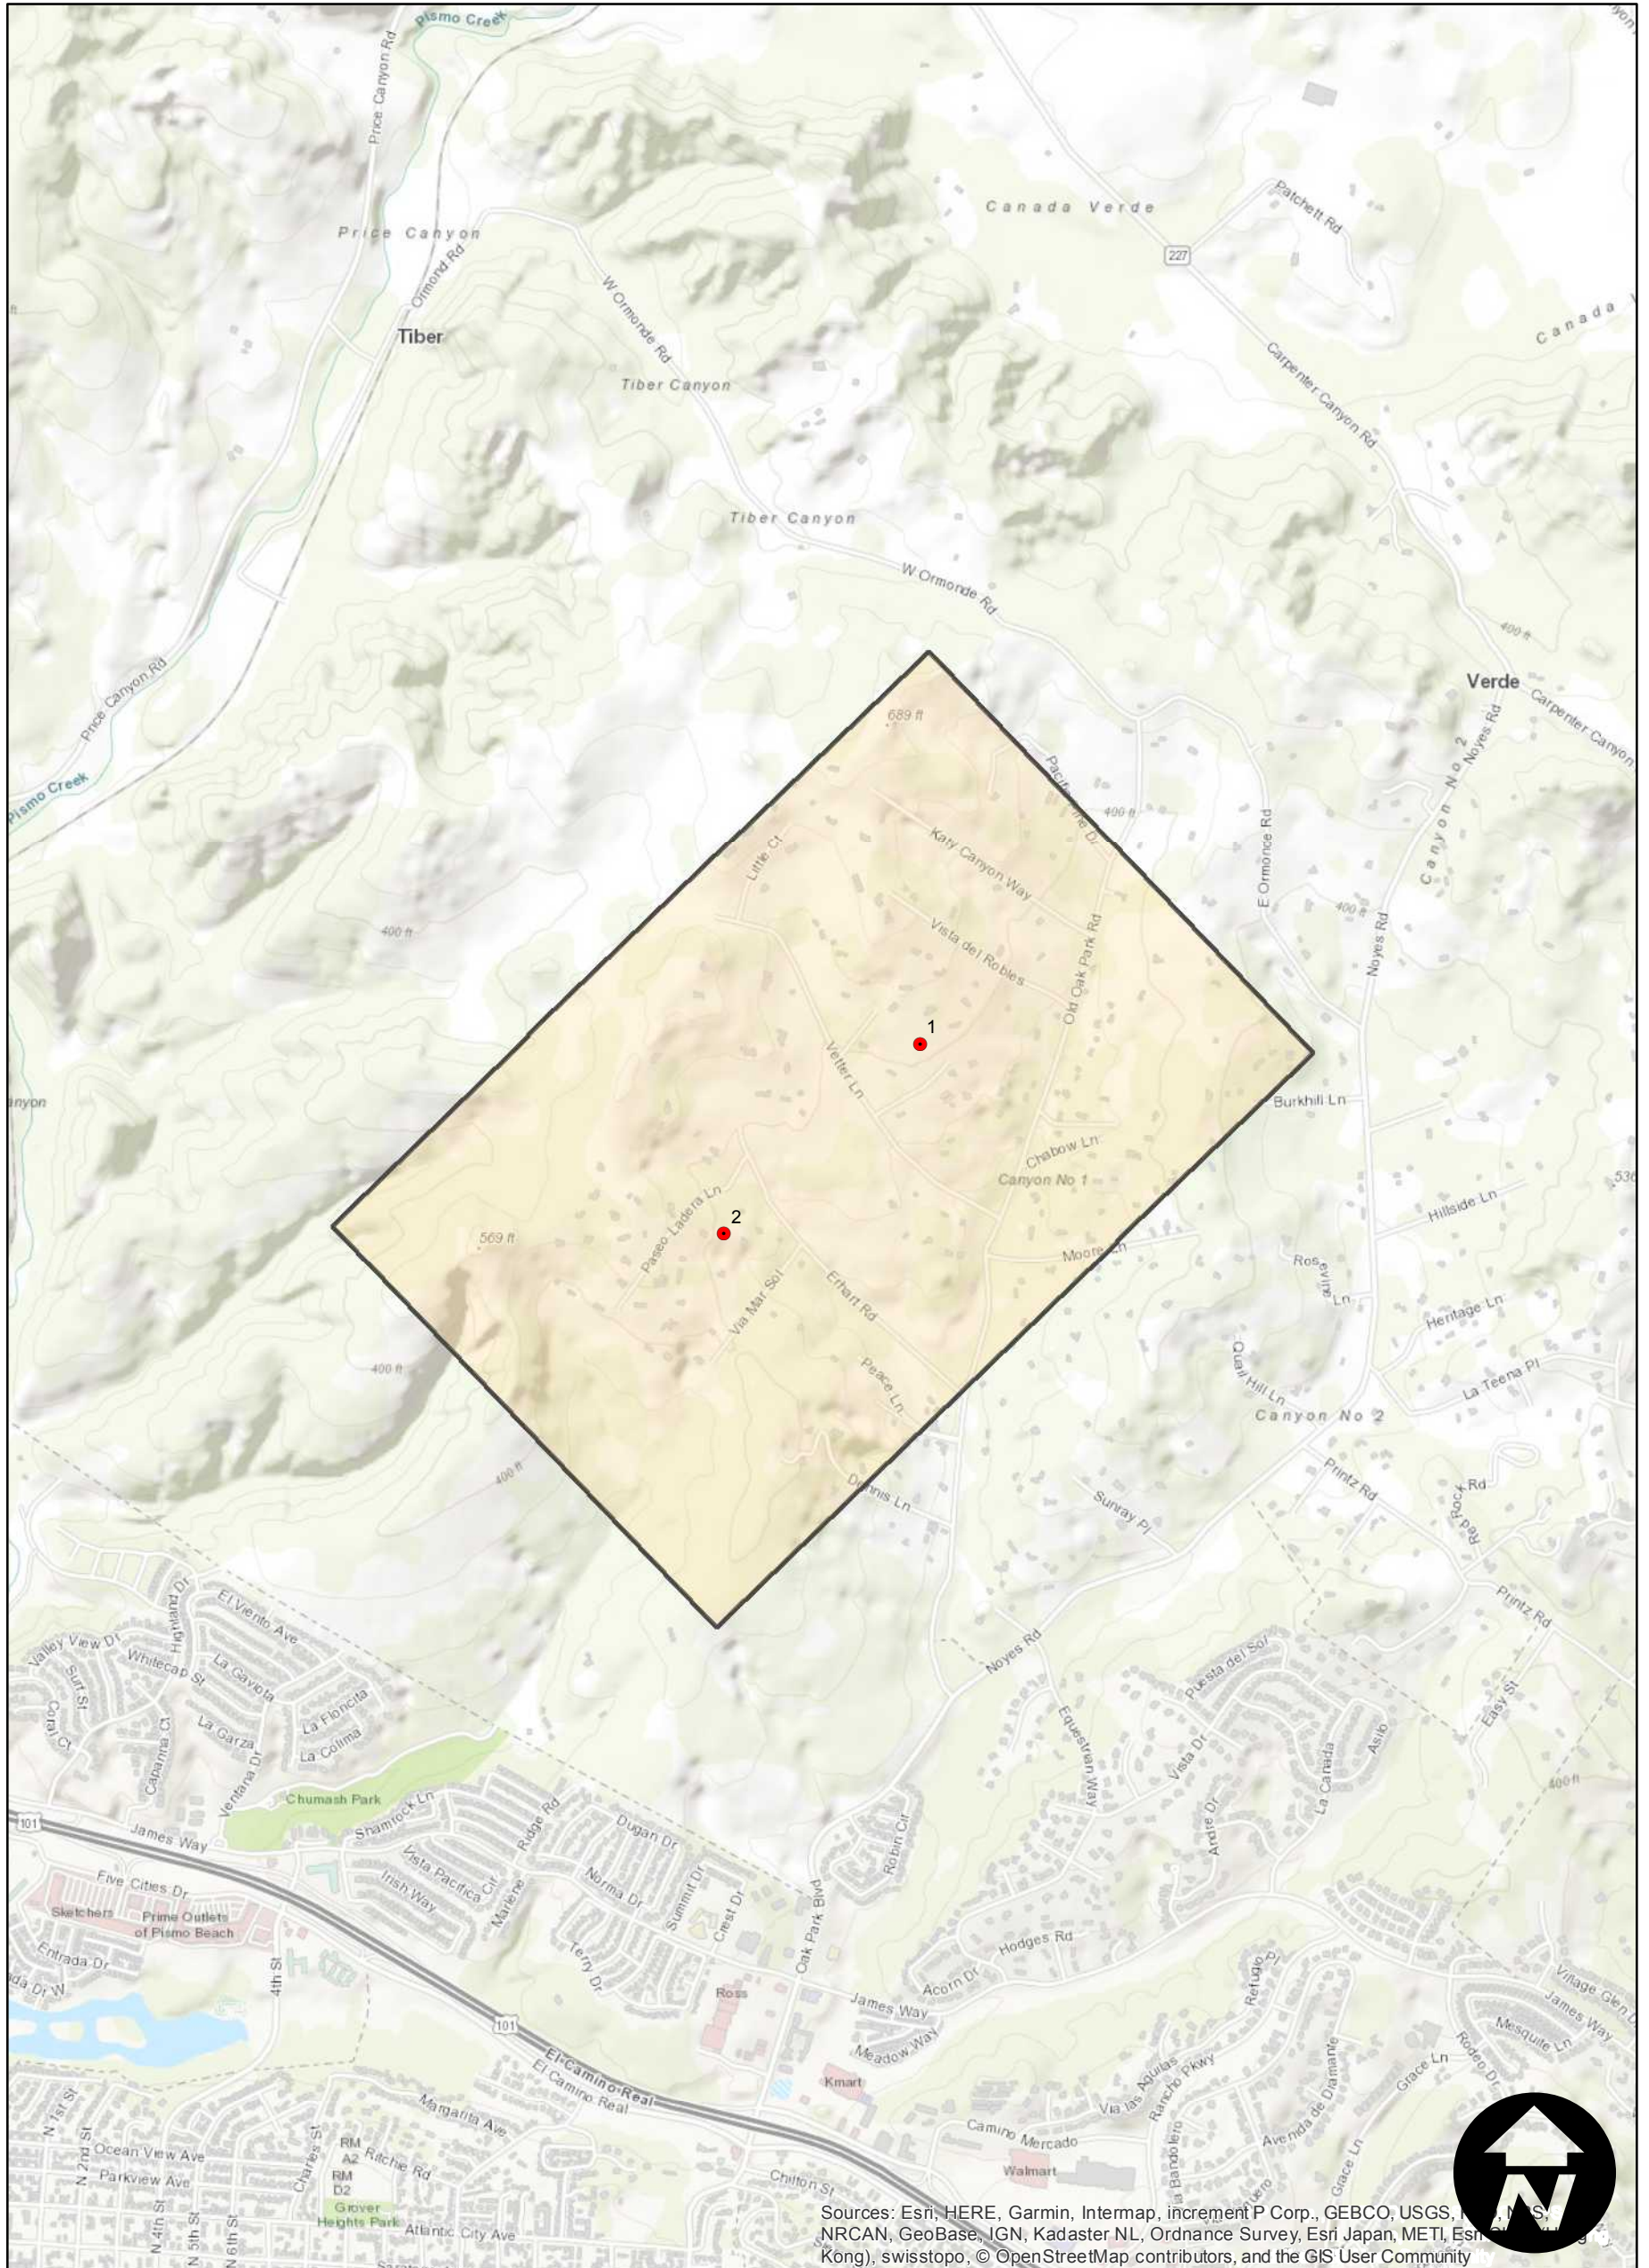

# GS-1072

Counties: San Luis Obispo  
Flight date(s): 06-27-1988  
Scale: 1:7,200  
Overlap: 60%

Complete Metadata:  
<https://www.library.ucsb.edu/src/airphotos/aerial-photography-information>

Note: Arroyo Grande;  
Vicinity of Vetter Lane.

## FLIGHT LOCATION

0 0.2 0.4 0.8 Miles

Index to Aerial Photography  
Page 1 of 1

Scale of this index: 1:20,000