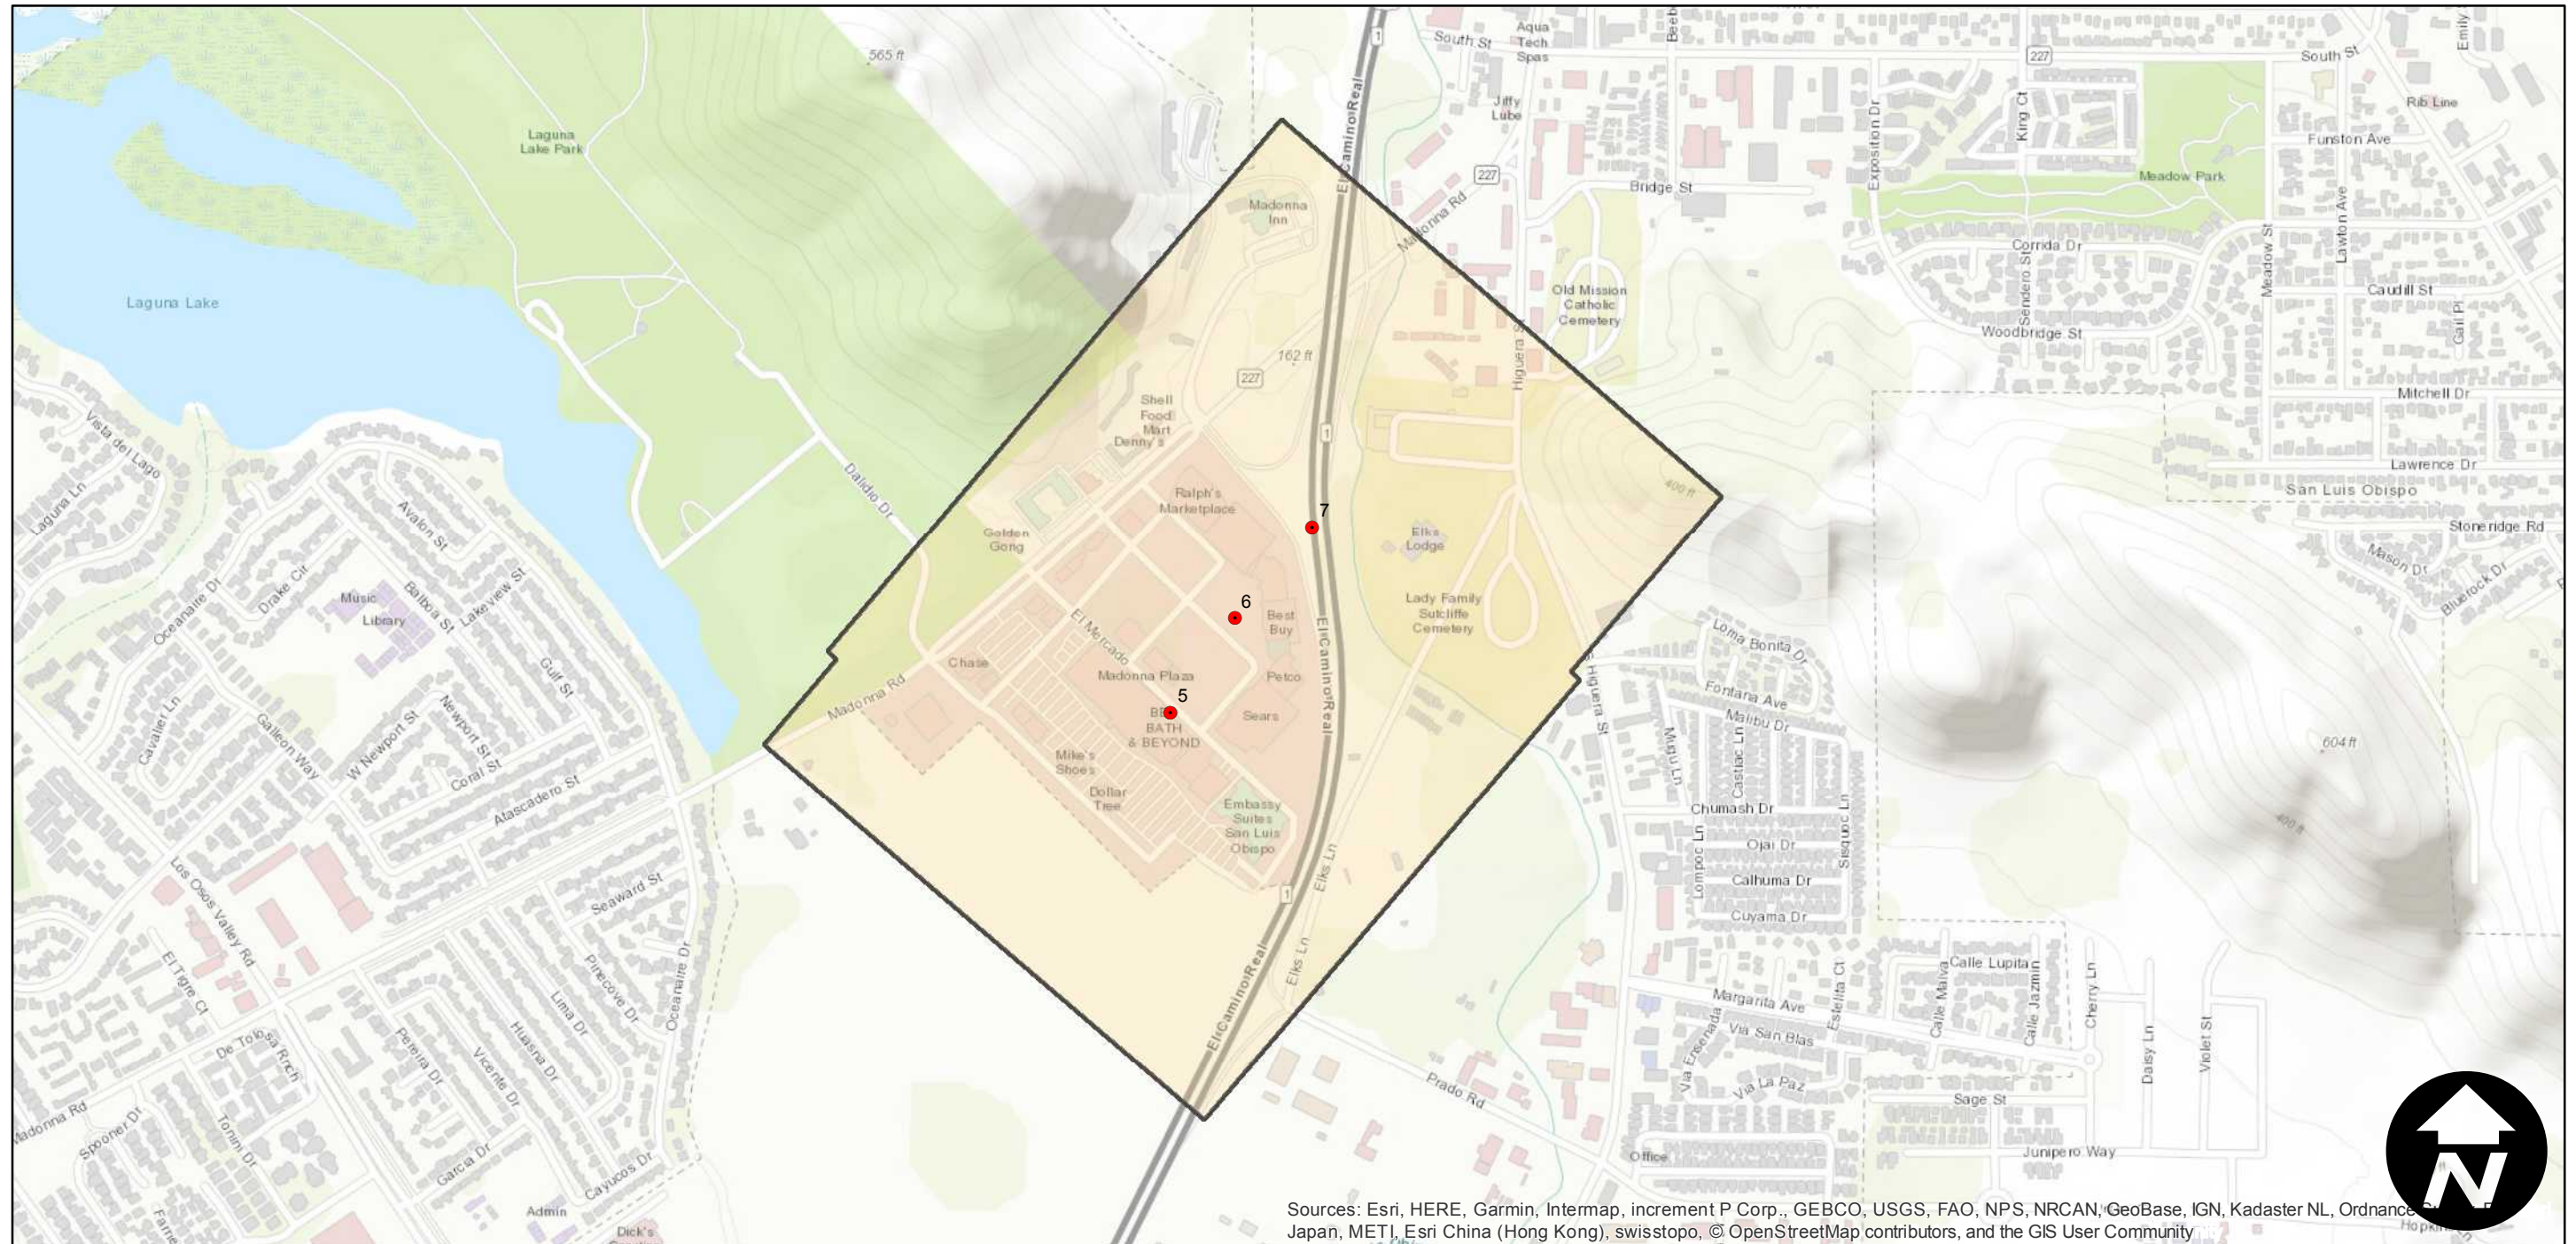

GS-1054 (1:3,780)

Counties: San Luis Obispo
Flight date(s): 05-15-1988
Scale: 1:3,780
Overlap: 60%

Complete Metadata:
<https://www.library.ucsb.edu/src/airphotos/aerial-photography-information>

Note: San Luis Obispo; Madonna Plaza, Madonna Inn, Sunset Drive-In, and vicinity.

FLIGHT LOCATION

Sources: Esri, HERE, Garmin, Intermap, increment P Corp., GEBCO, USGS, FAO, NPS, NRCAN, GeoBase, IGN, Kadaster NL, Ordnance Survey, Esri China (Hong Kong), Swisstopo, © OpenStreetMap contributors, and the GIS User Community