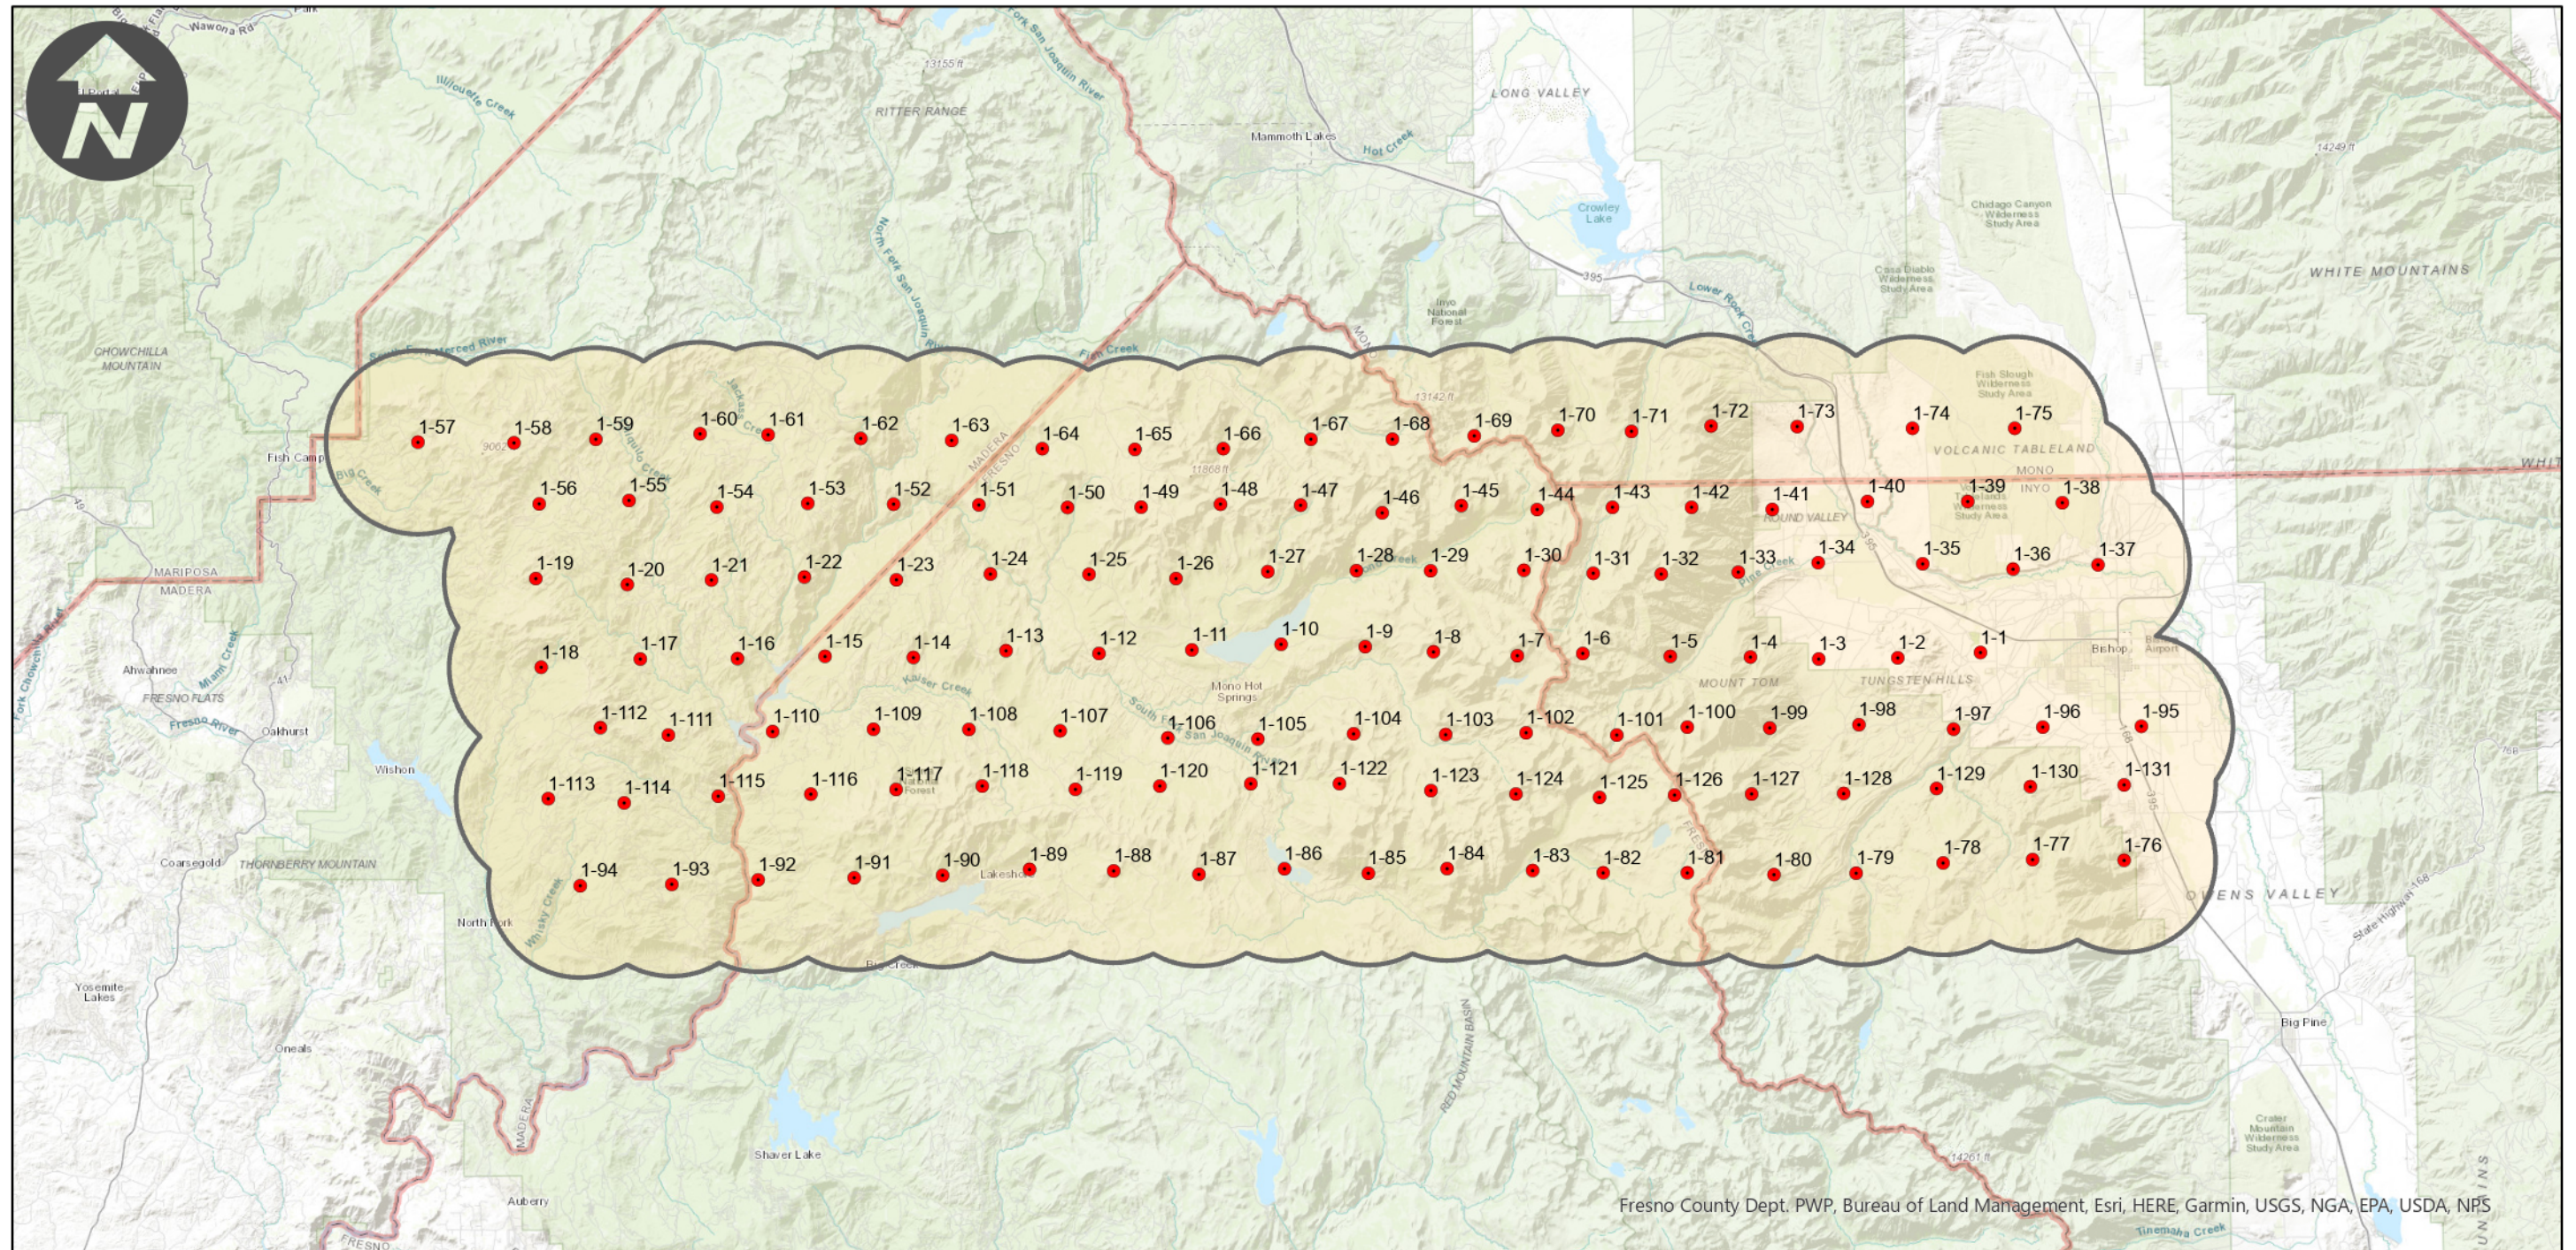

ETW-1968

Counties: Fresno, Inyo, Madera, Mono
Flight date(s): 08-01-1968 to 08-31-1968
Scale: 1:48,000
Overlap: 60%

Note: Imagery from a region of the Sierra Nevada mountain range. Coverage extends from Oakhurst on the western edge to Bishop on the eastern edge. Most prints are in black and white, but some are in color.

Complete Metadata:
<https://www.library.ucsb.edu/src/airphotos/aerial-photography-information>

0 5 10 20 Miles

Index to Aerial Photography
Page 1 of 1

Scale of this index: 1:400,000