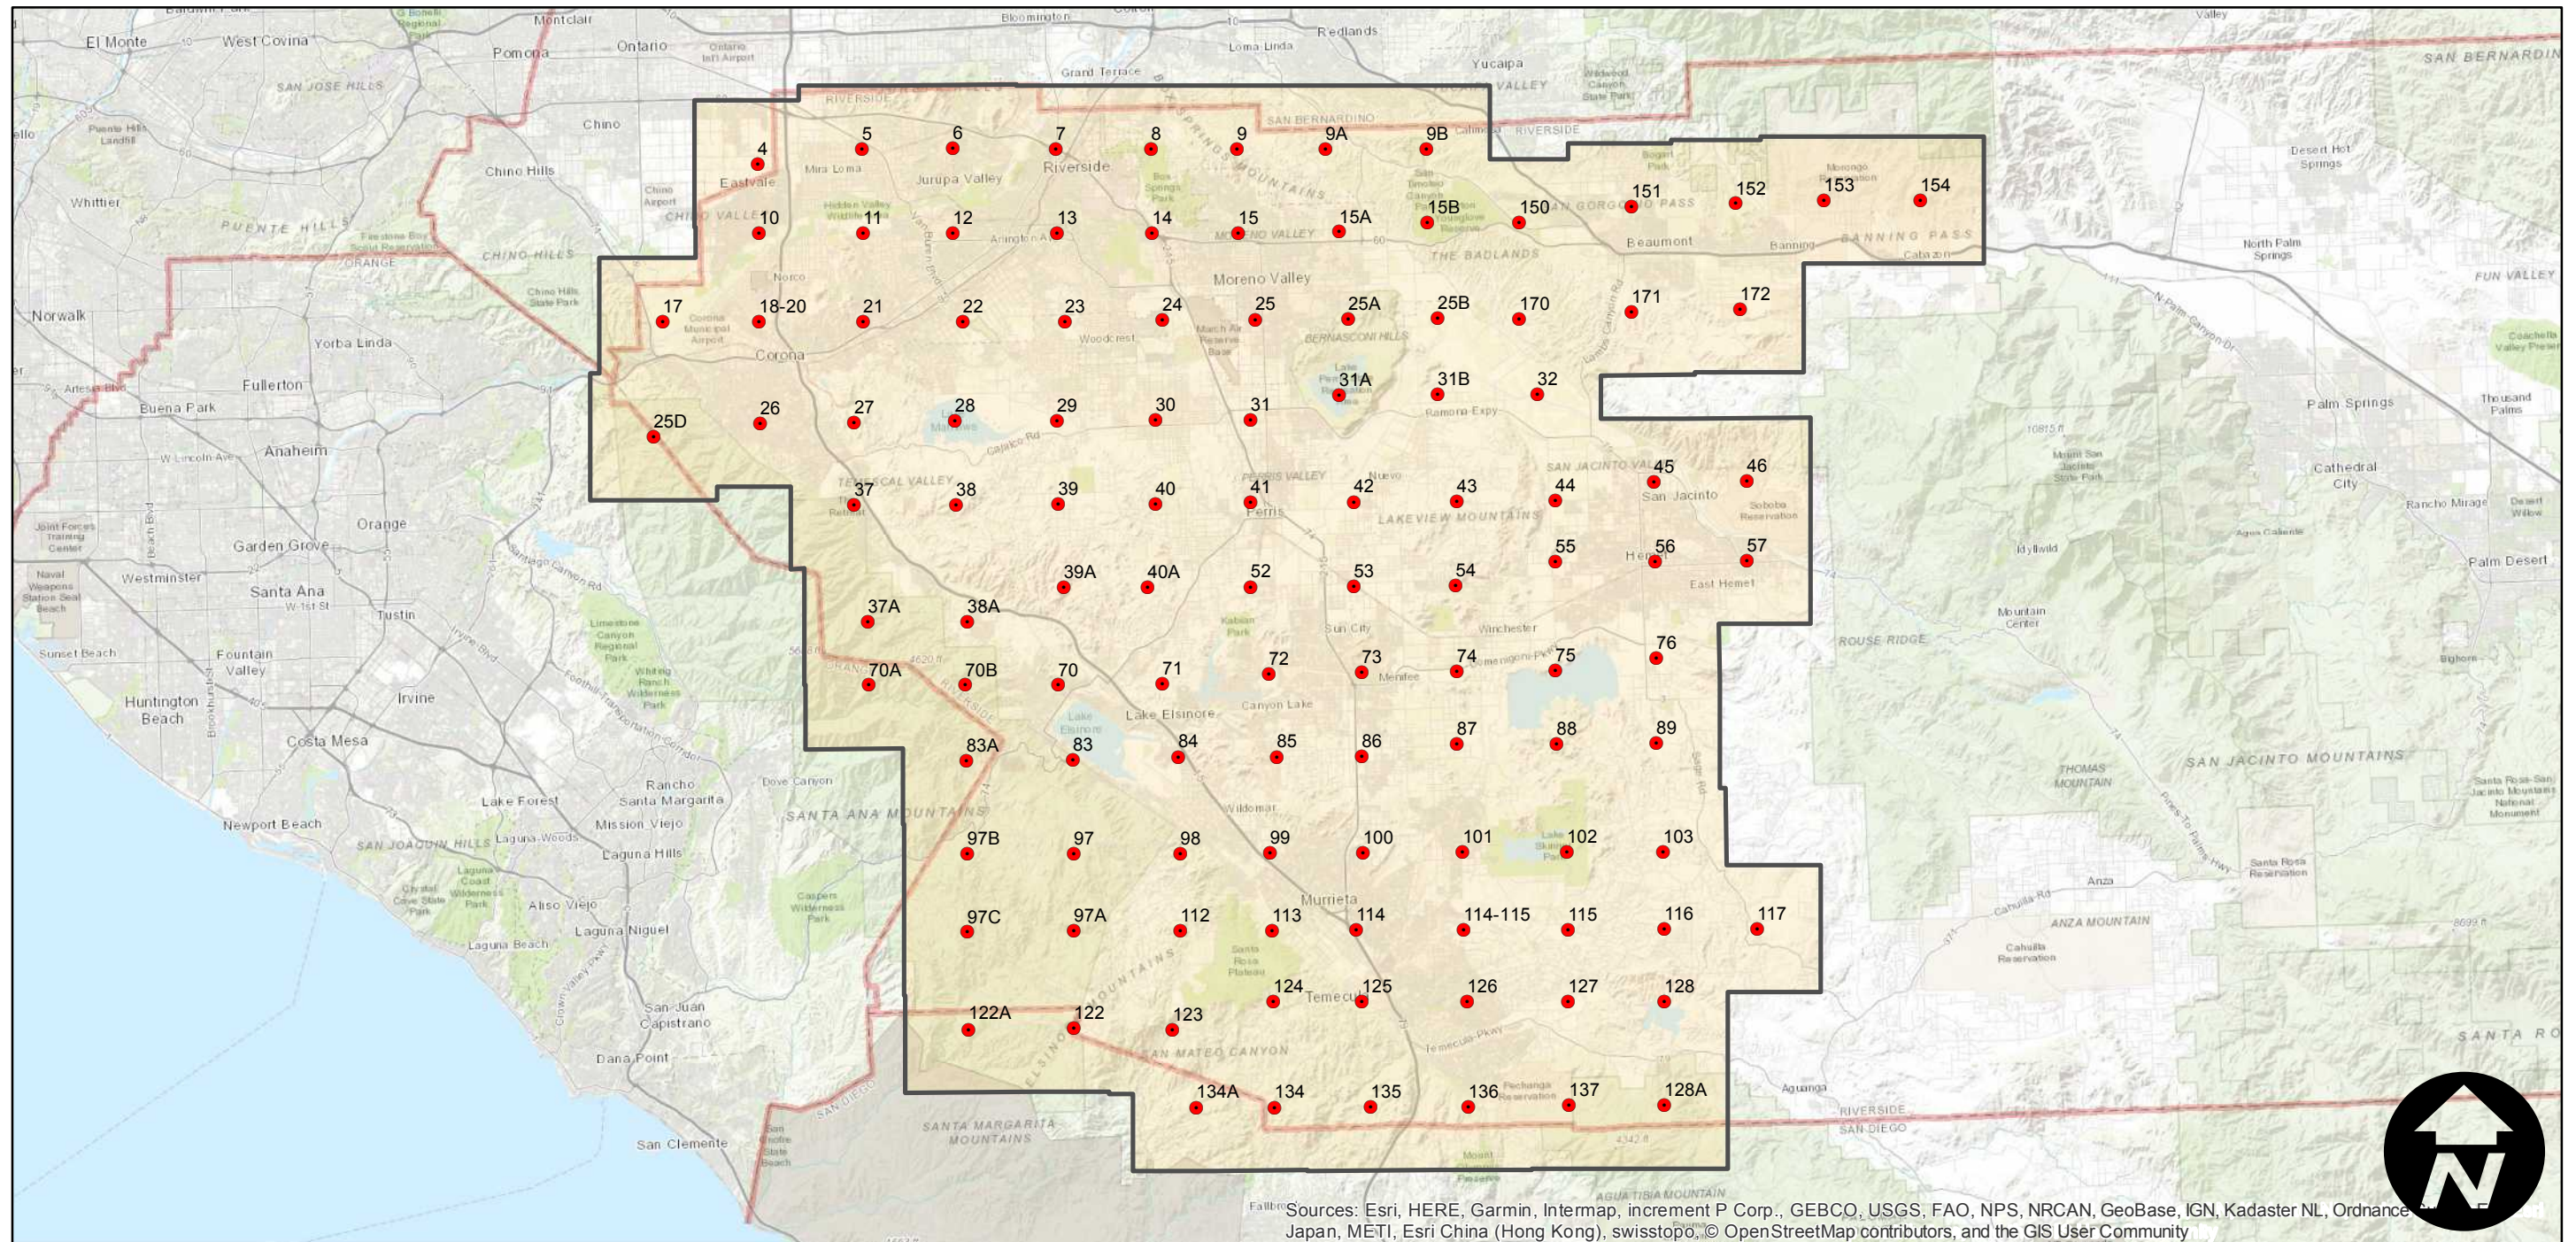

# EAG-RV-90

Counties: Riverside  
Flight date(s): 01-24-1990 to 05-25-1990  
Scale: 1:32,000  
Overlap: 10%

Note: Riverside county west of the San Jacinto Mountains.  
Imagery acquired December 2013.

## FLIGHT LOCATION

Complete Metadata:  
<https://www.library.ucsb.edu/src/airphotos/aerial-photography-information>

0 5 10 20 Miles

Scale of this index: 1:425,000