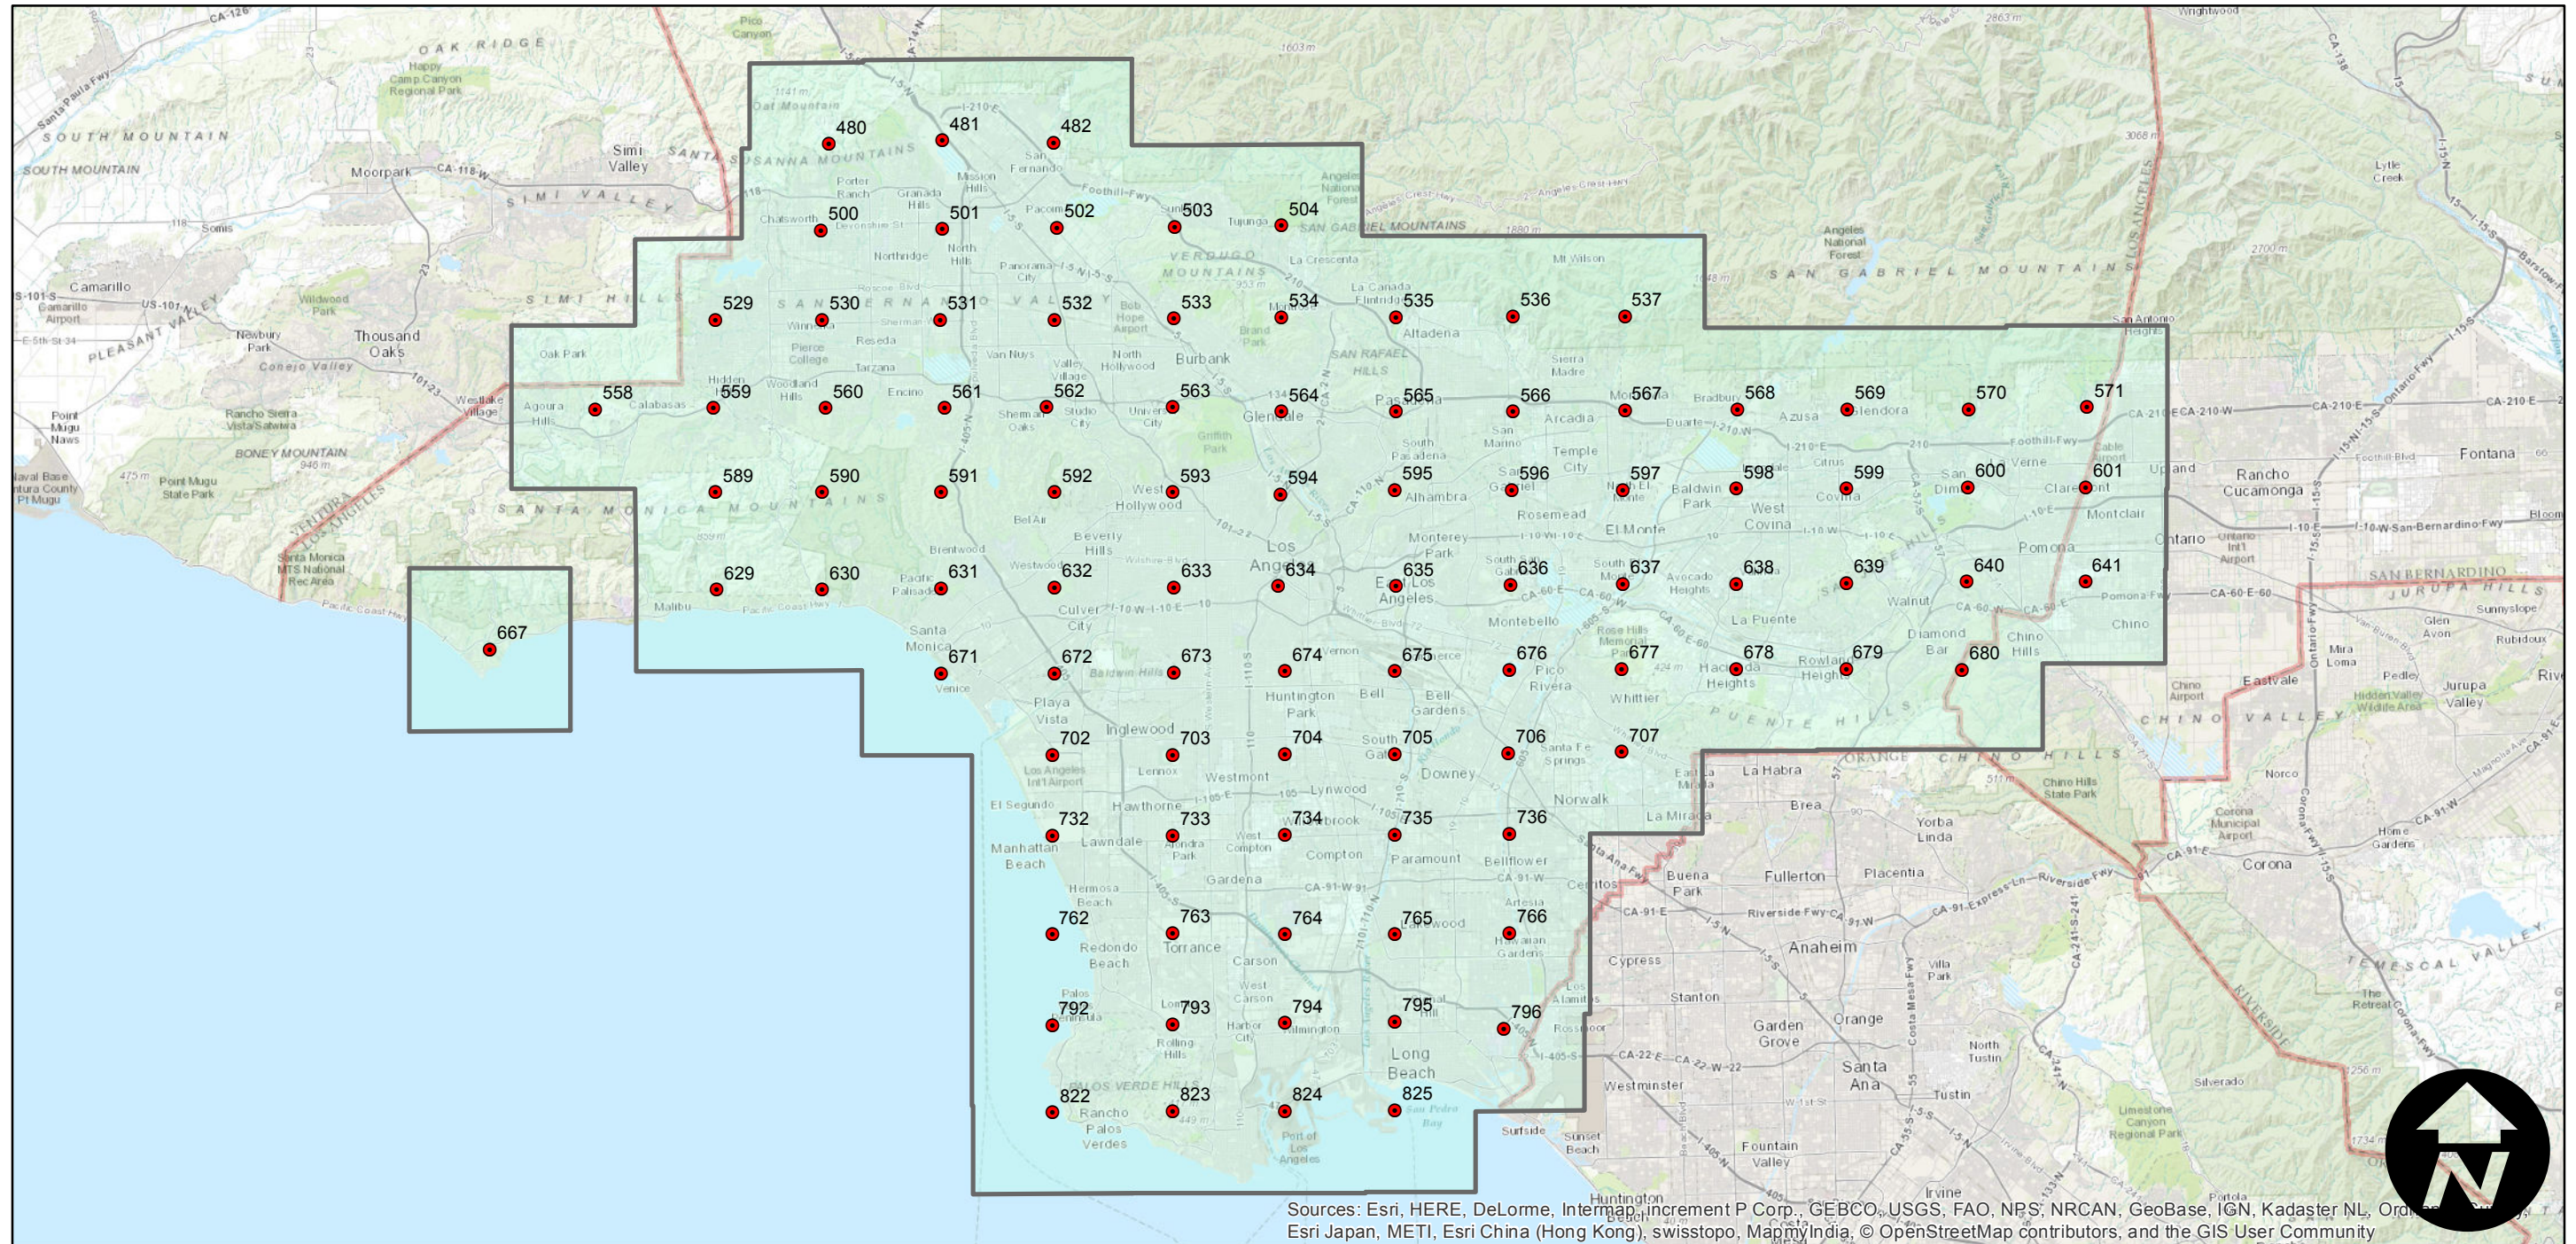

# EAG-LA-94

Counties: Los Angeles  
Flight date(s): 01-03-1994  
Scale: 1:50,000  
Overlap: 20%

Complete Metadata:  
<http://www.library.ucsb.edu/mil/aerial-photography-tools>

Note: Southern Los Angeles County. Imagery acquired December 2013.

## FLIGHT LOCATION

0 5 10 20 Miles