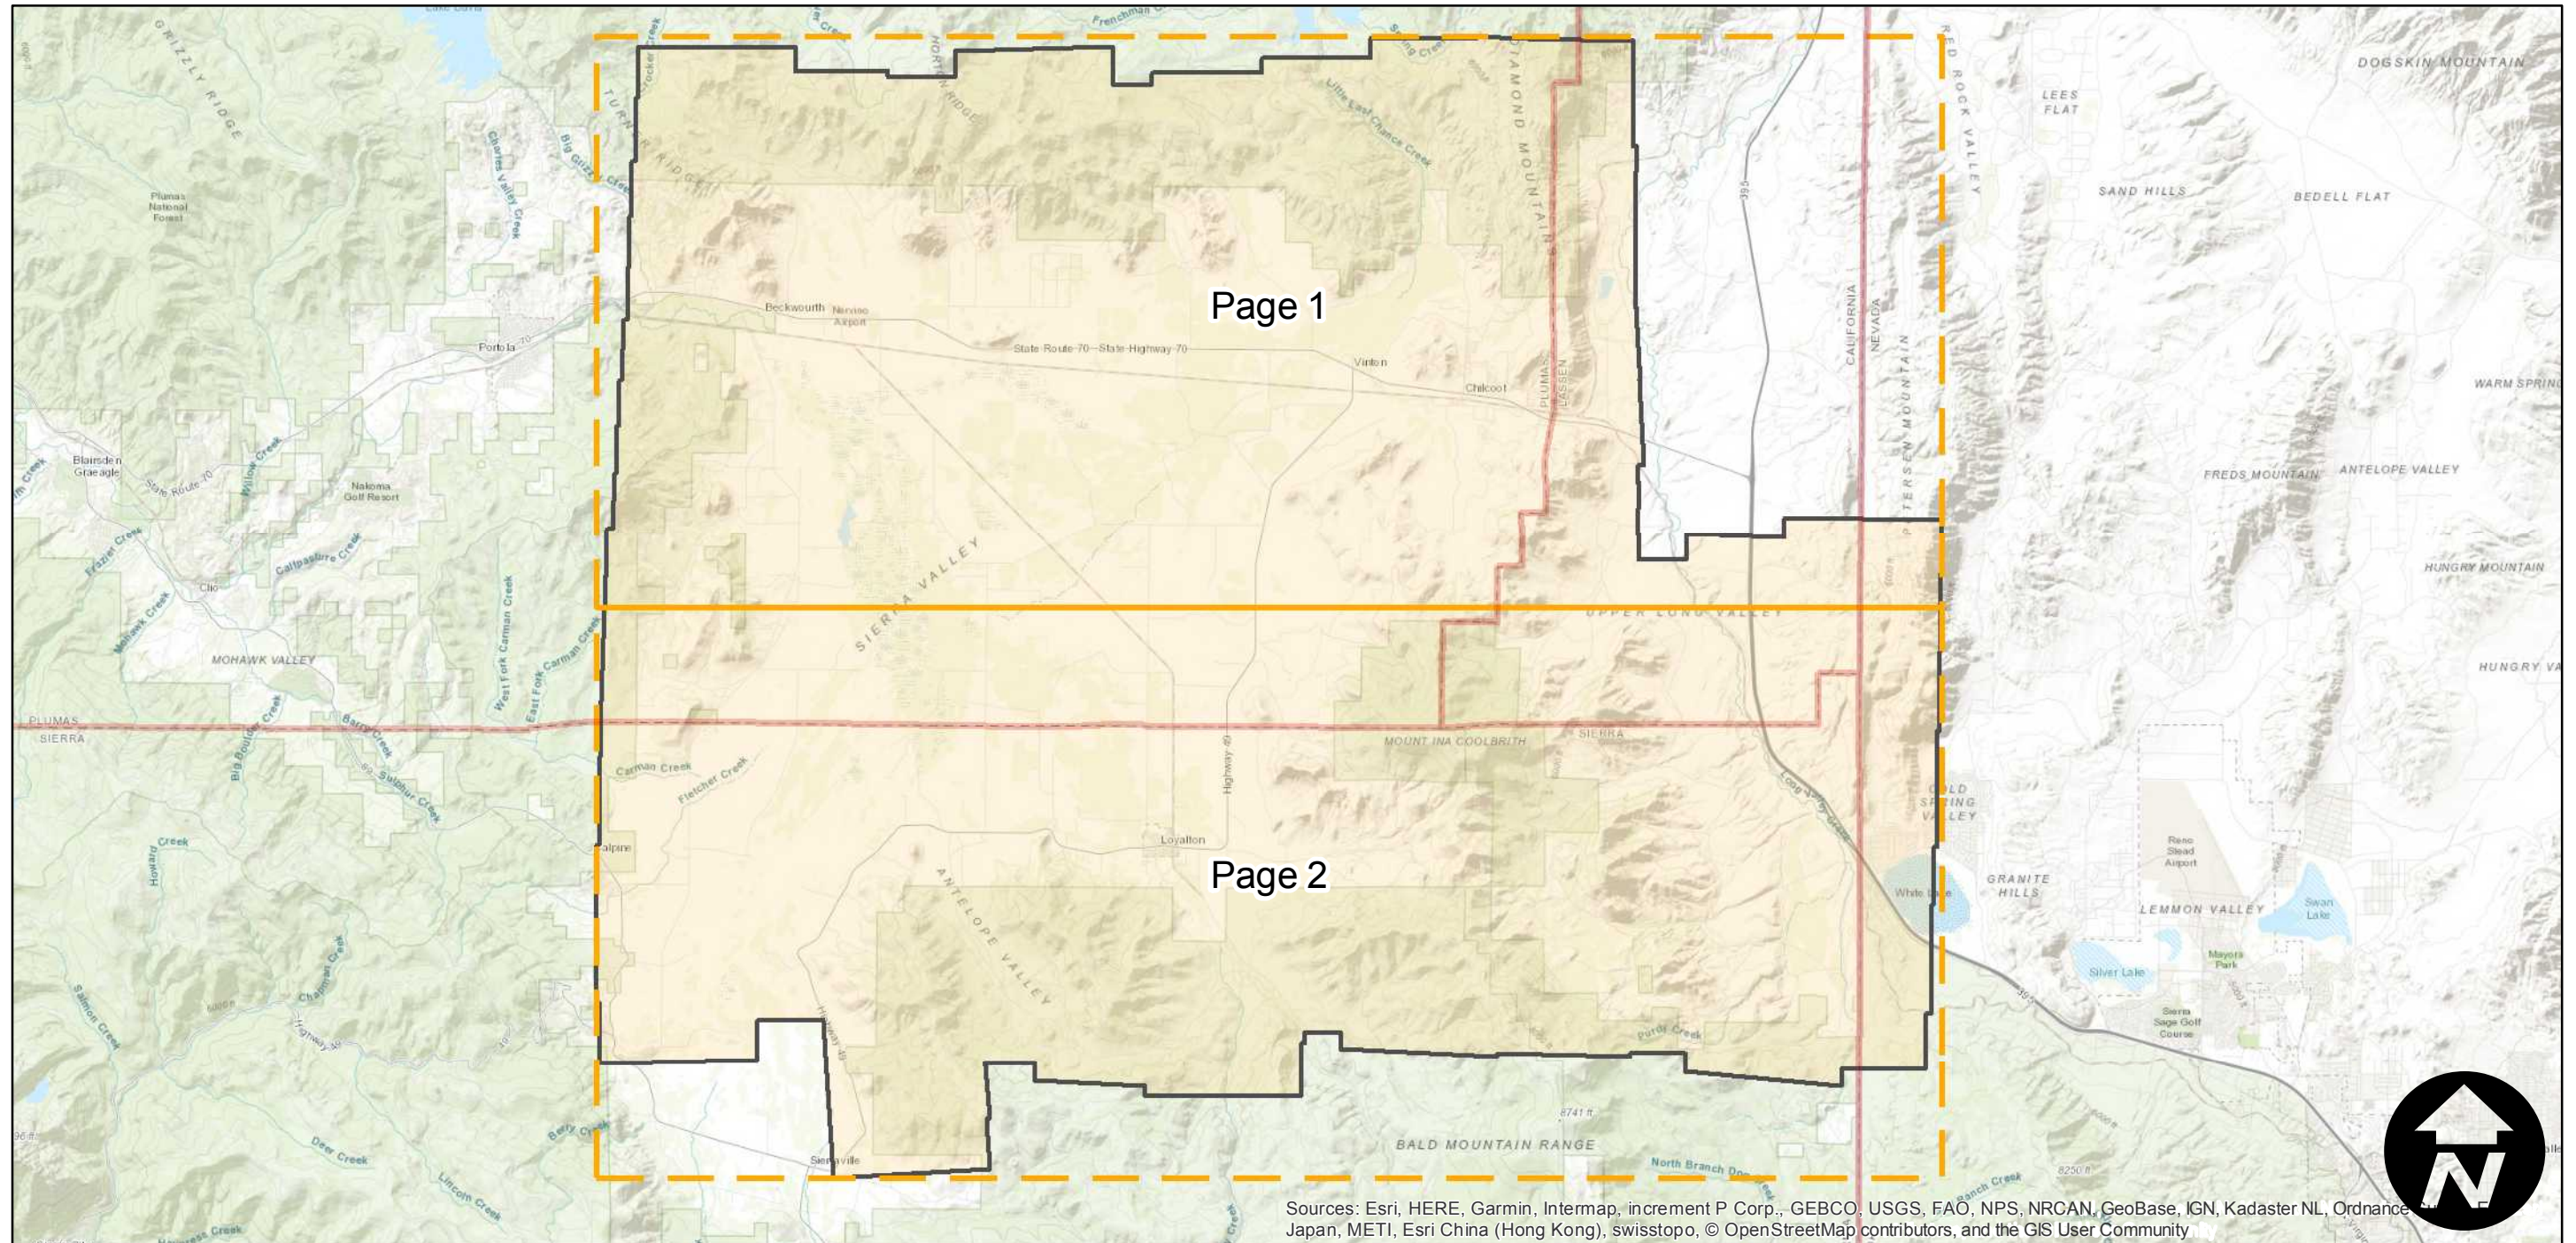

DYD-1954

Counties: Lassen, Plumas, Sierra
Flight date(s): 10-19-1954 to 10-28-1954
Scale: 1:20,000
Overlap: 60-100%

Note: Coverage of Beckwourth, Chilcoot, Sierra Valley,
Loyalton, Antelope Valley, and more.

FLIGHT LOCATION

Complete Metadata:
<https://www.library.ucsb.edu/src/airphotos/aerial-photography-information>

Sources: Esri, HERE, Garmin, Intermap, increment P Corp., GEBCO, USGS, FAO, NPS, NRCAN, GeoBase, IGN, Kadaster NL, Ordnance Survey, Esri Japan, METI, Esri China (Hong Kong), swisstopo, © OpenStreetMap contributors, and the GIS User Community

Index to Aerial Photography
Page Key

Scale of this index: 1:200,000

DYD-1954

Counties: Lassen, Plumas, Sierra
Flight date(s): 10-19-1954 to 10-28-1954
Scale: 1:20,000
Overlap: 60-100%

Note: Coverage of Beckwourth, Chilcoat, Sierra Valley,
Loyalton, Antelope Valley, and more.