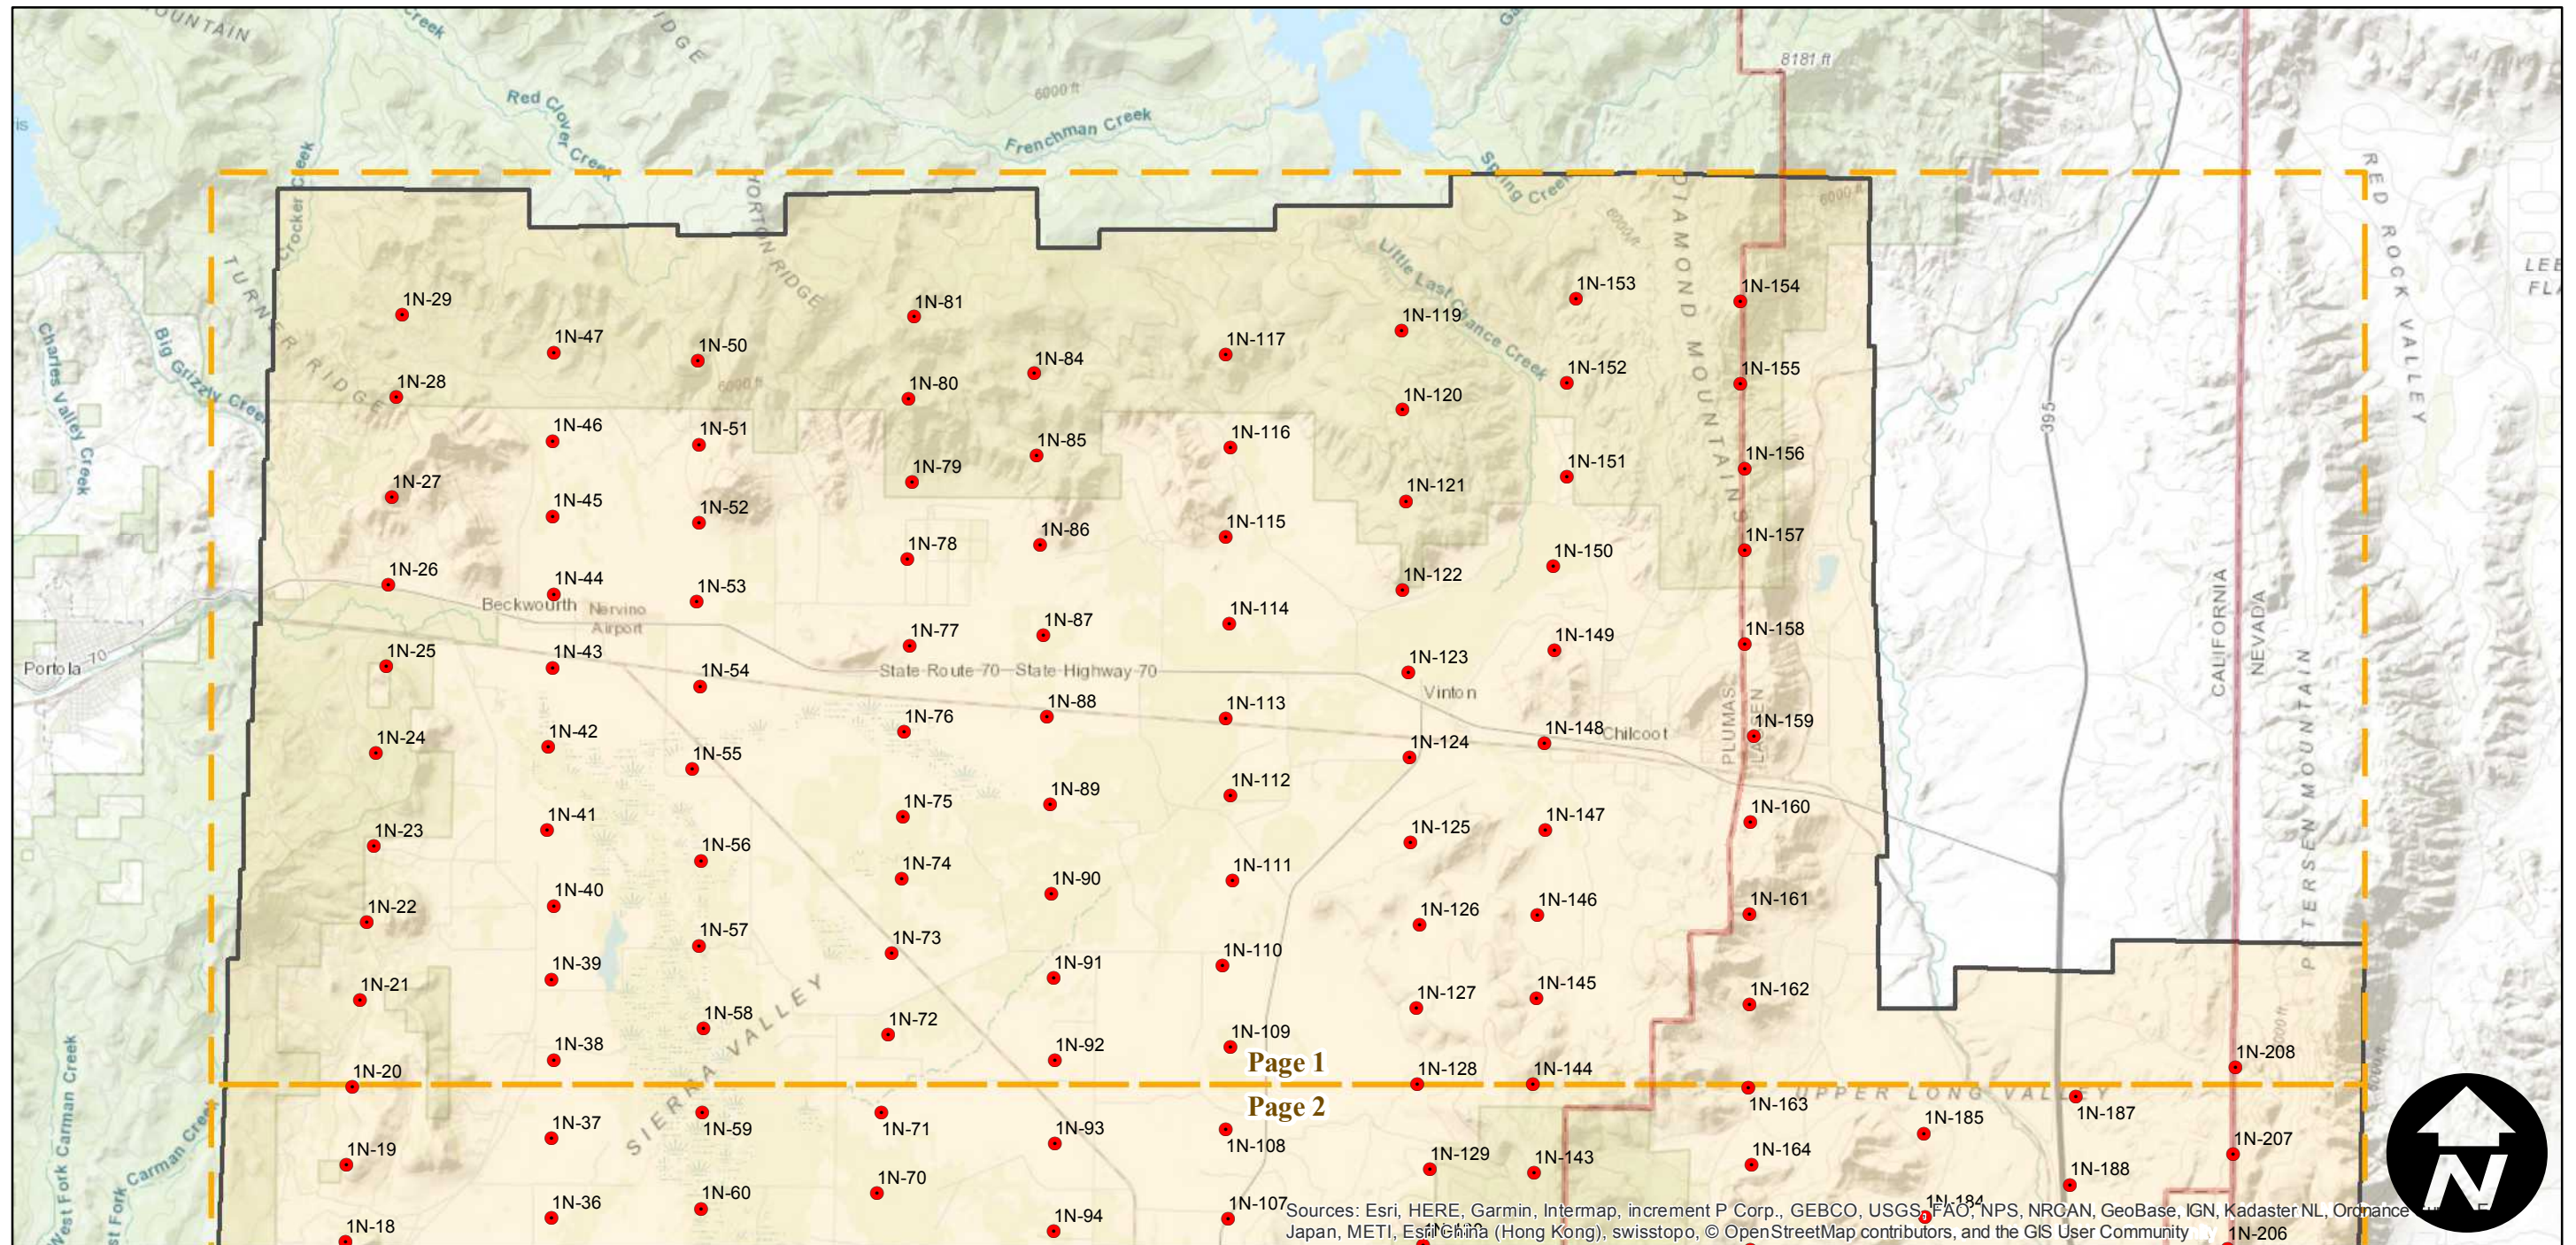

DYD-1954

Counties: Lassen, Plumas, Sierra
Flight date(s): 10-19-1954 to 10-28-1954
Scale: 1:20,000
Overlap: 60-100%

Note: Coverage of Beckwourth, Chilcoot, Sierra Valley,
Loyalton, Antelope Valley, and more.

Index to Aerial Photography
Page Key

Scale of this index: 1:200,000

DYD-1954

Counties: Lassen, Plumas, Sierra
Flight date(s): 10-19-1954 to 10-28-1954
Scale: 1:20,000
Overlap: 60-100%

Note: Coverage of Beckwourth, Chilcoat, Sierra Valley,
Loyalton, Antelope Valley, and more.

FLIGHT LOCATION

Complete Metadata:
<https://www.library.ucsb.edu/src/airphotos/aerial-photography-information>

0 2 4 8 Miles

Index to Aerial Photography
Page 1 of 2

Scale of this index: 1:125,000

Sources: Esri, HERE, Garmin, Intermap, increment P Corp., GEBCO, USGS, FAO, NPS, NRCAN, GeoBase, IGN, Kadaster NL, Ordnance
Japan, METI, Esri China (Hong Kong), swisstopo, © OpenStreetMap contributors, and the GIS User Community