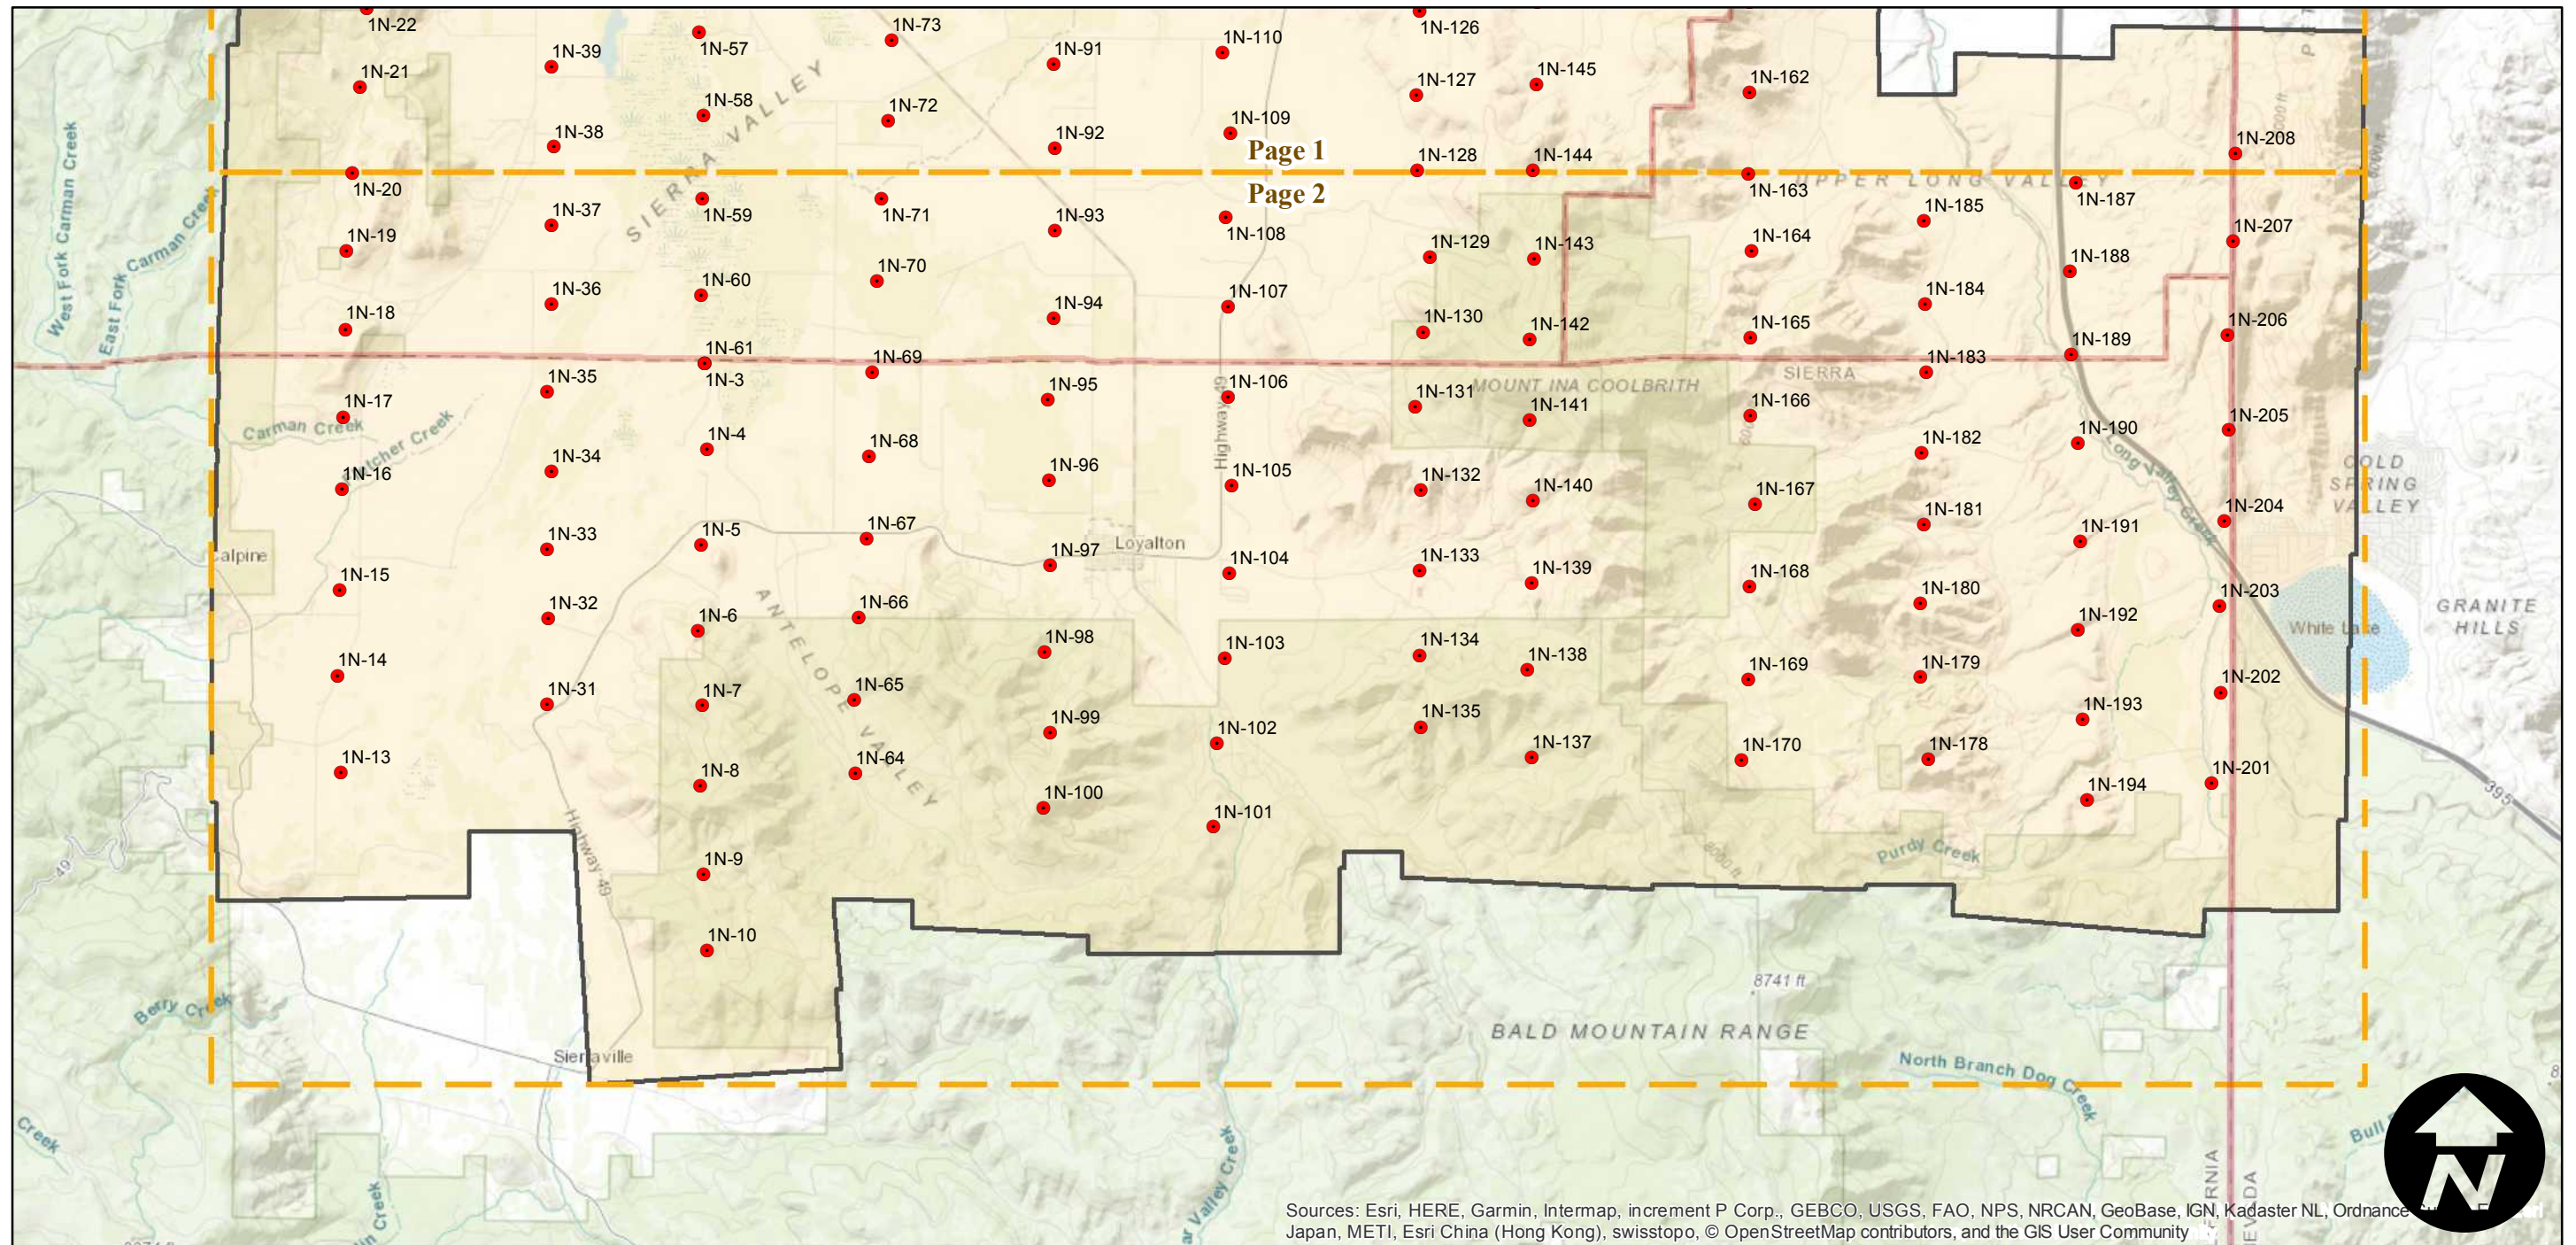

DYD-1954

Counties: Lassen, Plumas, Sierra
Flight date(s): 10-19-1954 to 10-28-1954
Scale: 1:20,000
Overlap: 60-100%

Note: Coverage of Beckwourth, Chilcoot, Sierra Valley,
Loyalton, Antelope Valley, and more.

Index to Aerial Photography
Page Key

Scale of this index: 1:200,000

DYD-1954

Counties: Lassen, Plumas, Sierra
Flight date(s): 10-19-1954 to 10-28-1954
Scale: 1:20,000
Overlap: 60-100%

Note: Coverage of Beckwourth, Chilcoat, Sierra Valley,
Loyalton, Antelope Valley, and more.

FLIGHT LOCATION

Complete Metadata:
<https://www.library.ucsb.edu/src/airphotos/aerial-photography-information>

Sources: Esri, HERE, Garmin, Intermap, increment P Corp., GEBCO, USGS, FAO, NPS, NRCAN, GeoBase, IGN, Kadaster NL, Ordnance Survey, Esri Japan, METI, Esri China (Hong Kong), swisstopo, © OpenStreetMap contributors, and the GIS User Community