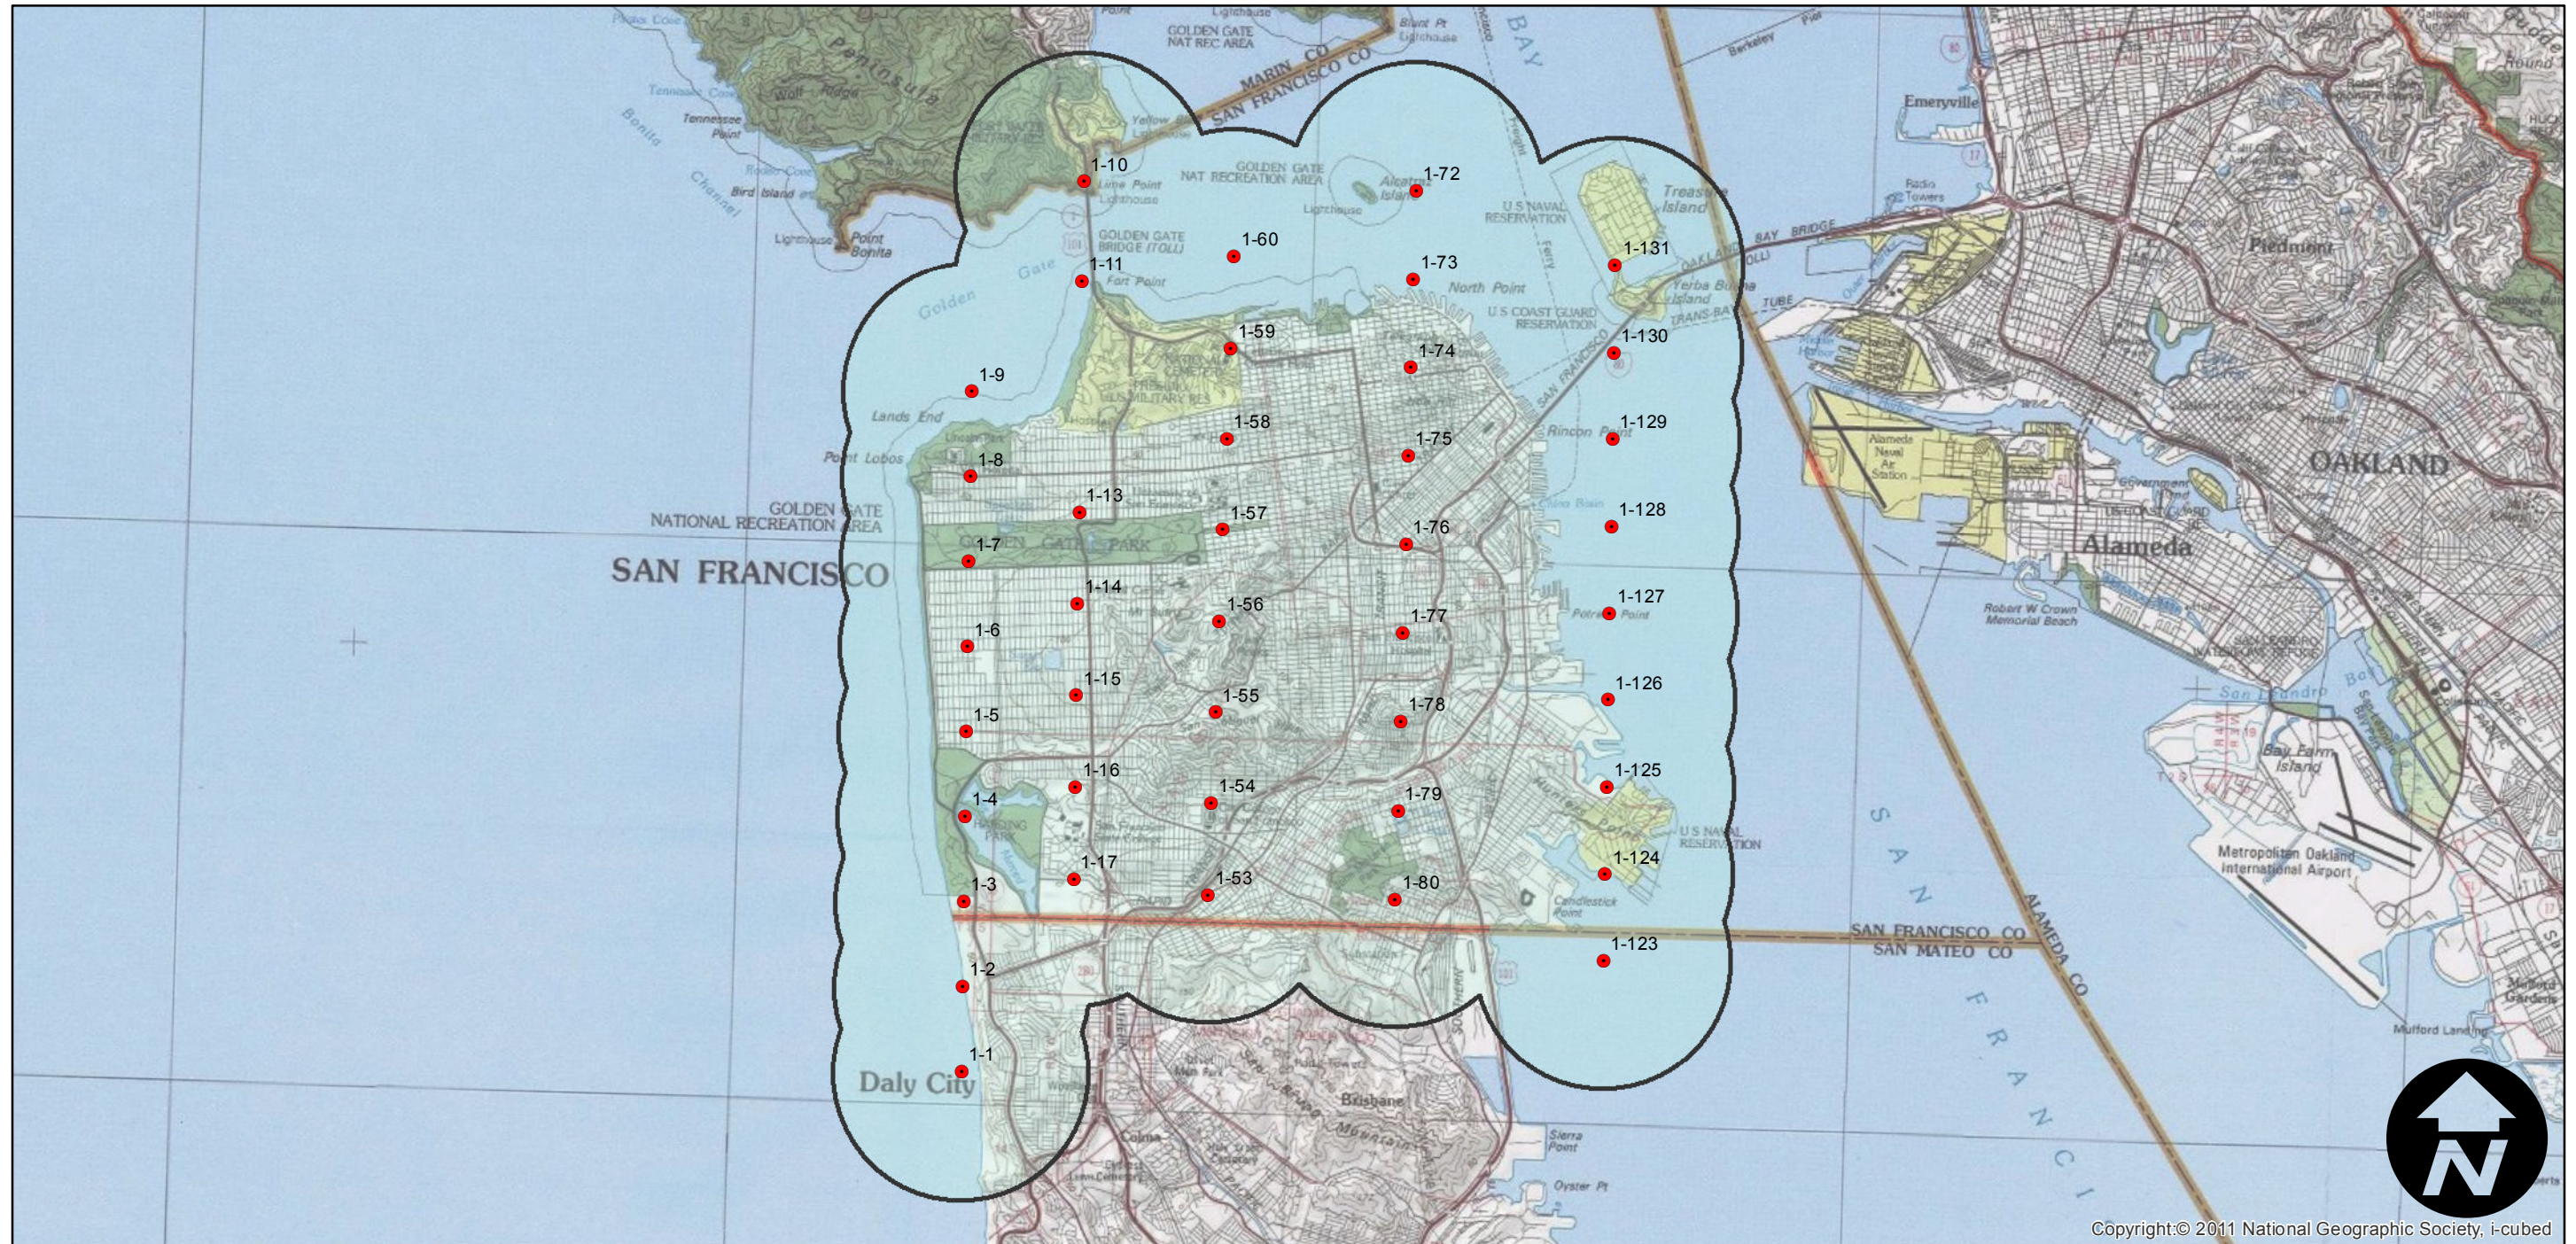

CAS-SF

Counties: San Francisco
Flight date(s): 07-01-1963 to 07-31-1963
Scale: 1: 20,000
Overlap: 60%

Complete Metadata:
<http://www.library.ucsb.edu/mil/aerial-photography-tools>

0 1.25 2.5 5 Miles