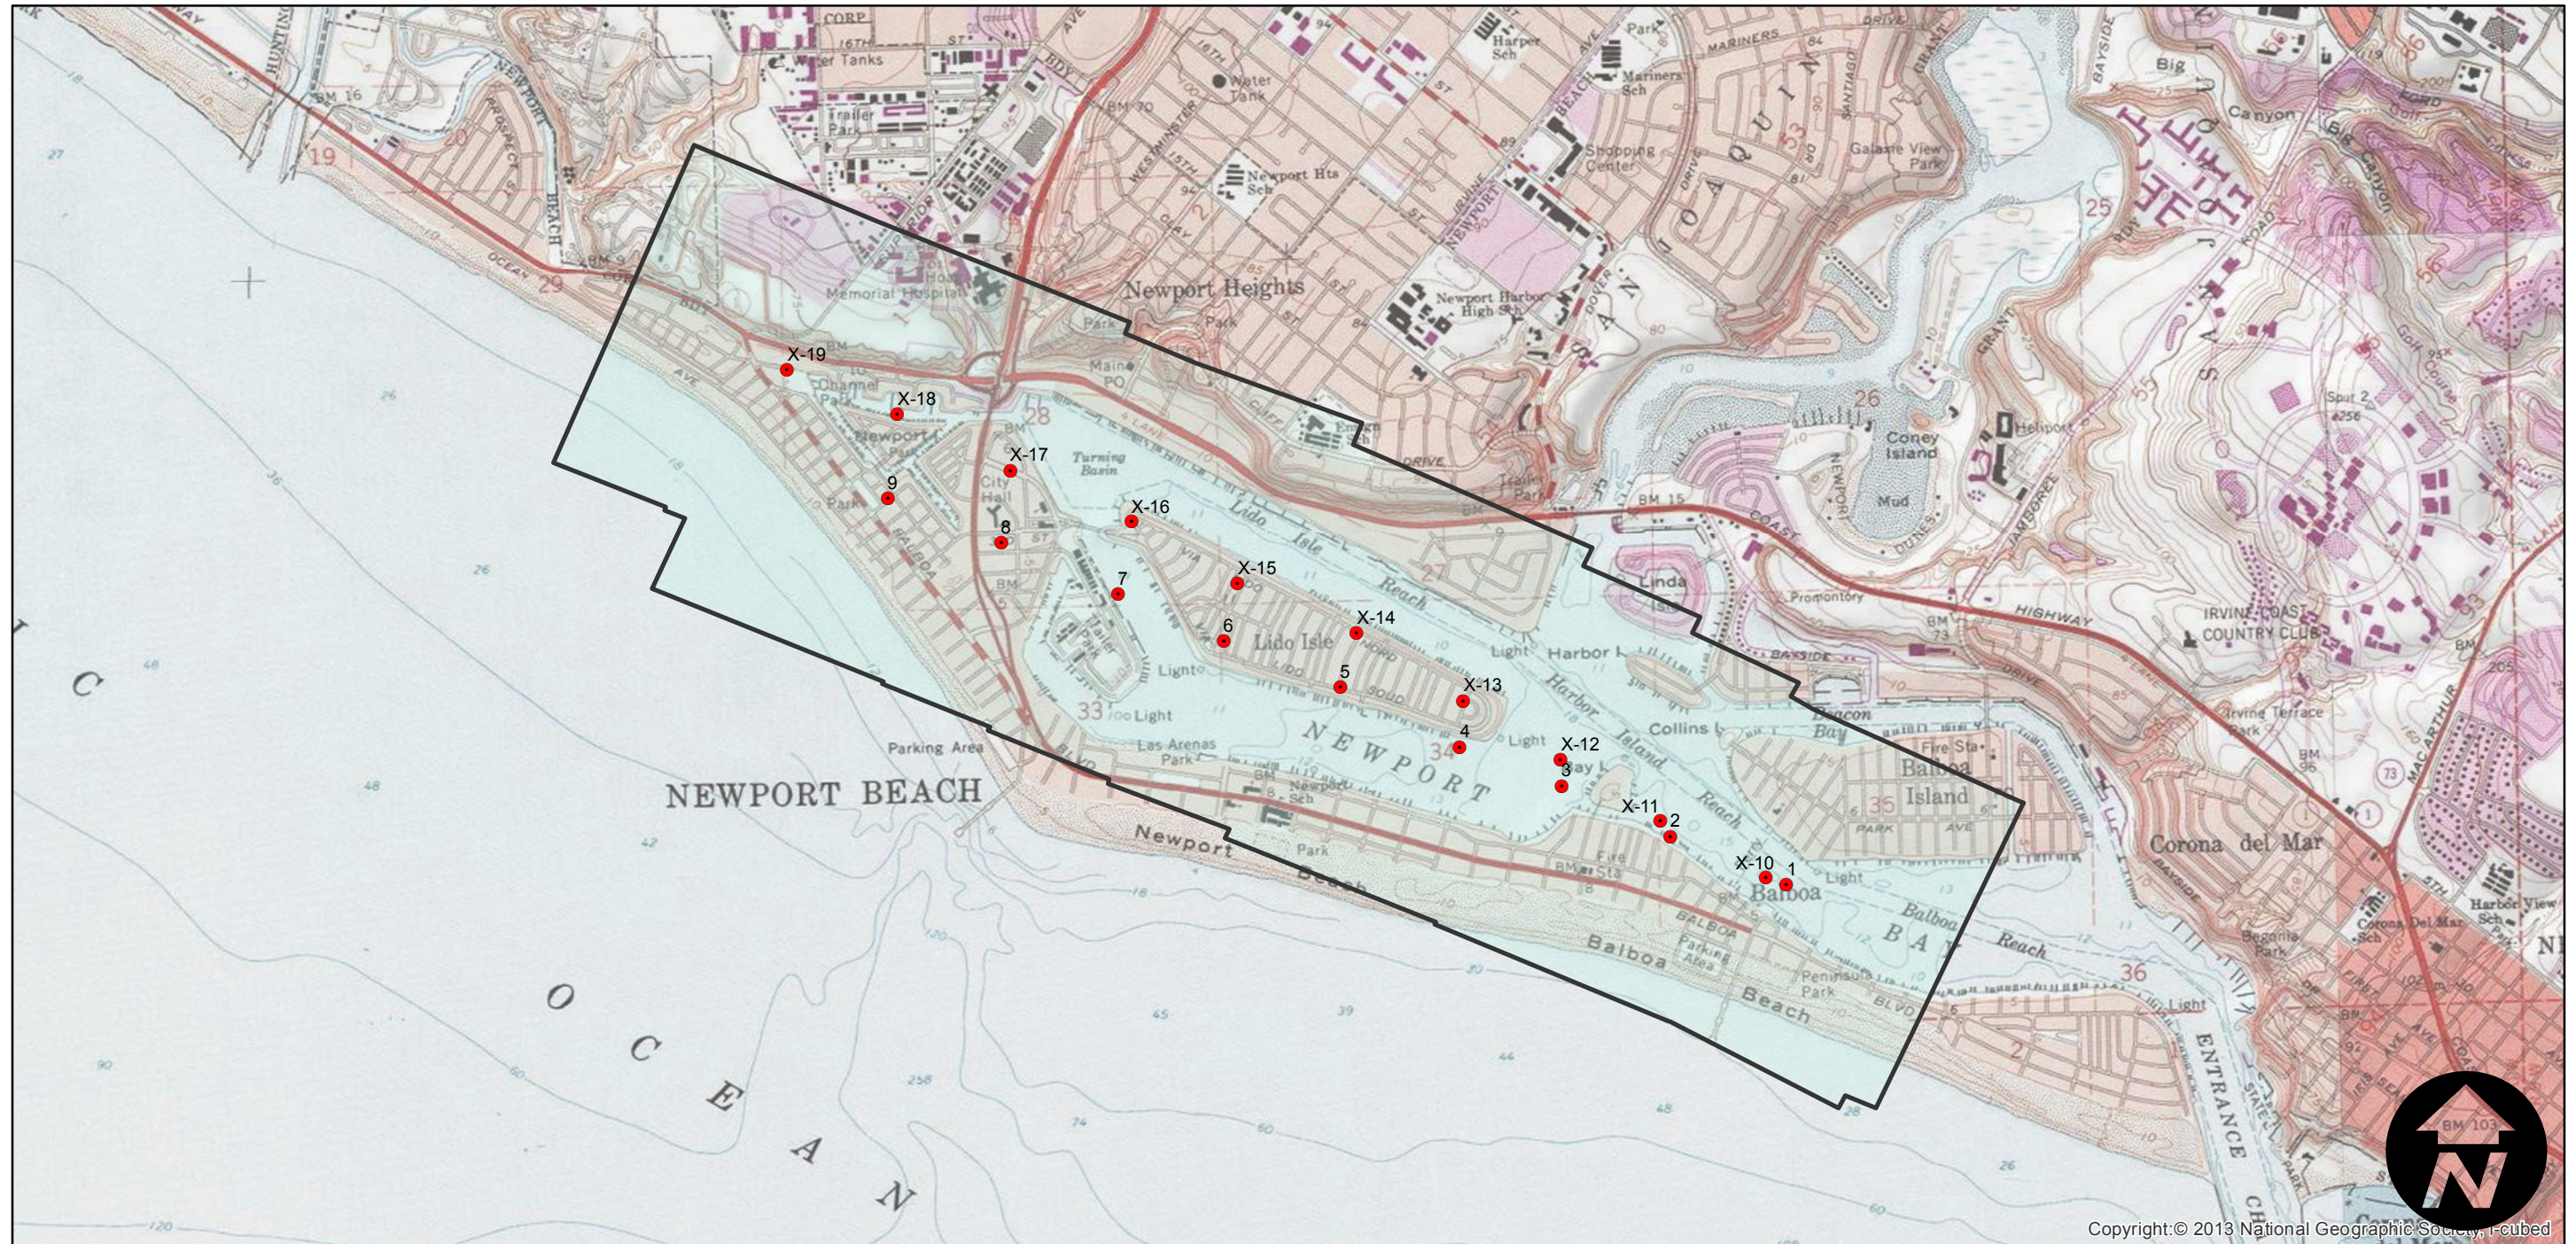

C-9819 (1:6K)

Counties: Orange
Flight date(s): 11-01-1945
Scale: 1:6,000
Overlap: 60%

Note: Newport Beach area. Imagery acquired January 2013.

FLIGHT LOCATION

Complete Metadata:
<http://www.library.ucsb.edu/mil/aerial-photography-tools>

0 0.5 1 2 Miles

Index to Aerial Photography
Page 1 of 1

Scale of this index: 1:25,000

Copyright: © 2013 National Geographic Society, i-cubed