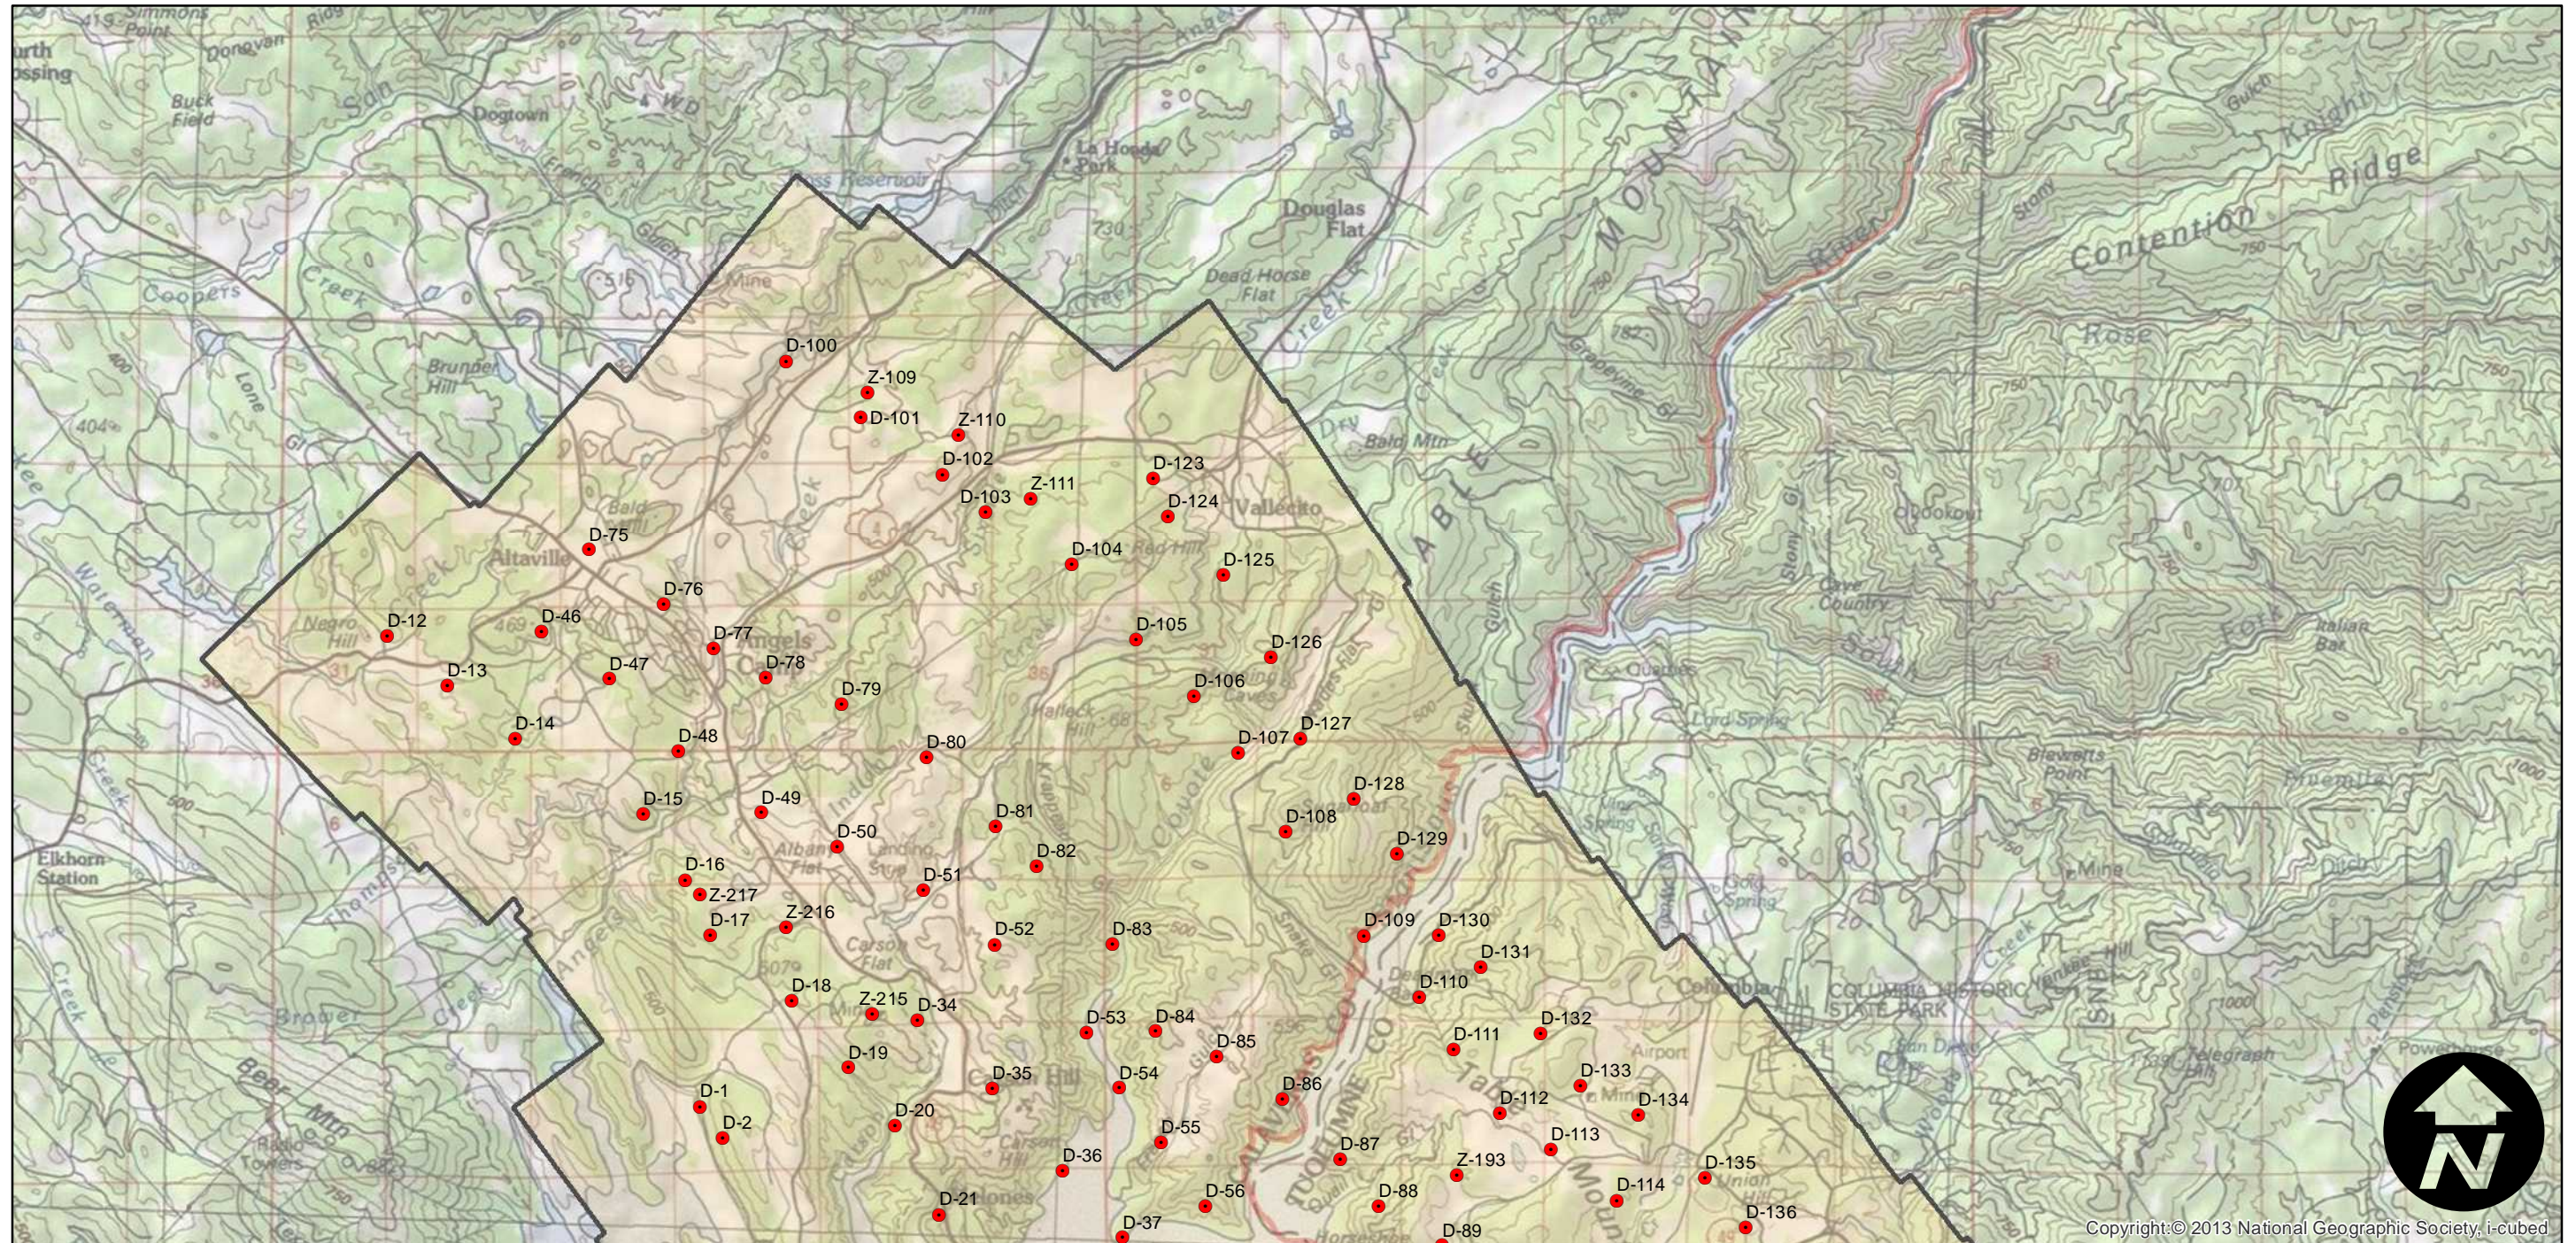

# C-975D

Counties: Calaveras, Tuolumne  
Flight date(s): 06-08-1930  
Scale: 1:14,400  
Overlap: 60%

Note: Angels Camp to Jamestown and Sonora. Overlap within flightlines is not consistent. Acquired from Whittier College, January 2013. Two additional nitrate frames held that do not appear on index.

## FLIGHT LOCATION

Complete Metadata:  
<http://www.library.ucsb.edu/mil/aerial-photography-tools>

Copyright: © 2013 National Geographic Society, i-cubed

0 1 2 4 Miles

Index to Aerial Photography  
Page 1 of 2

Scale of this index: 1:75,000