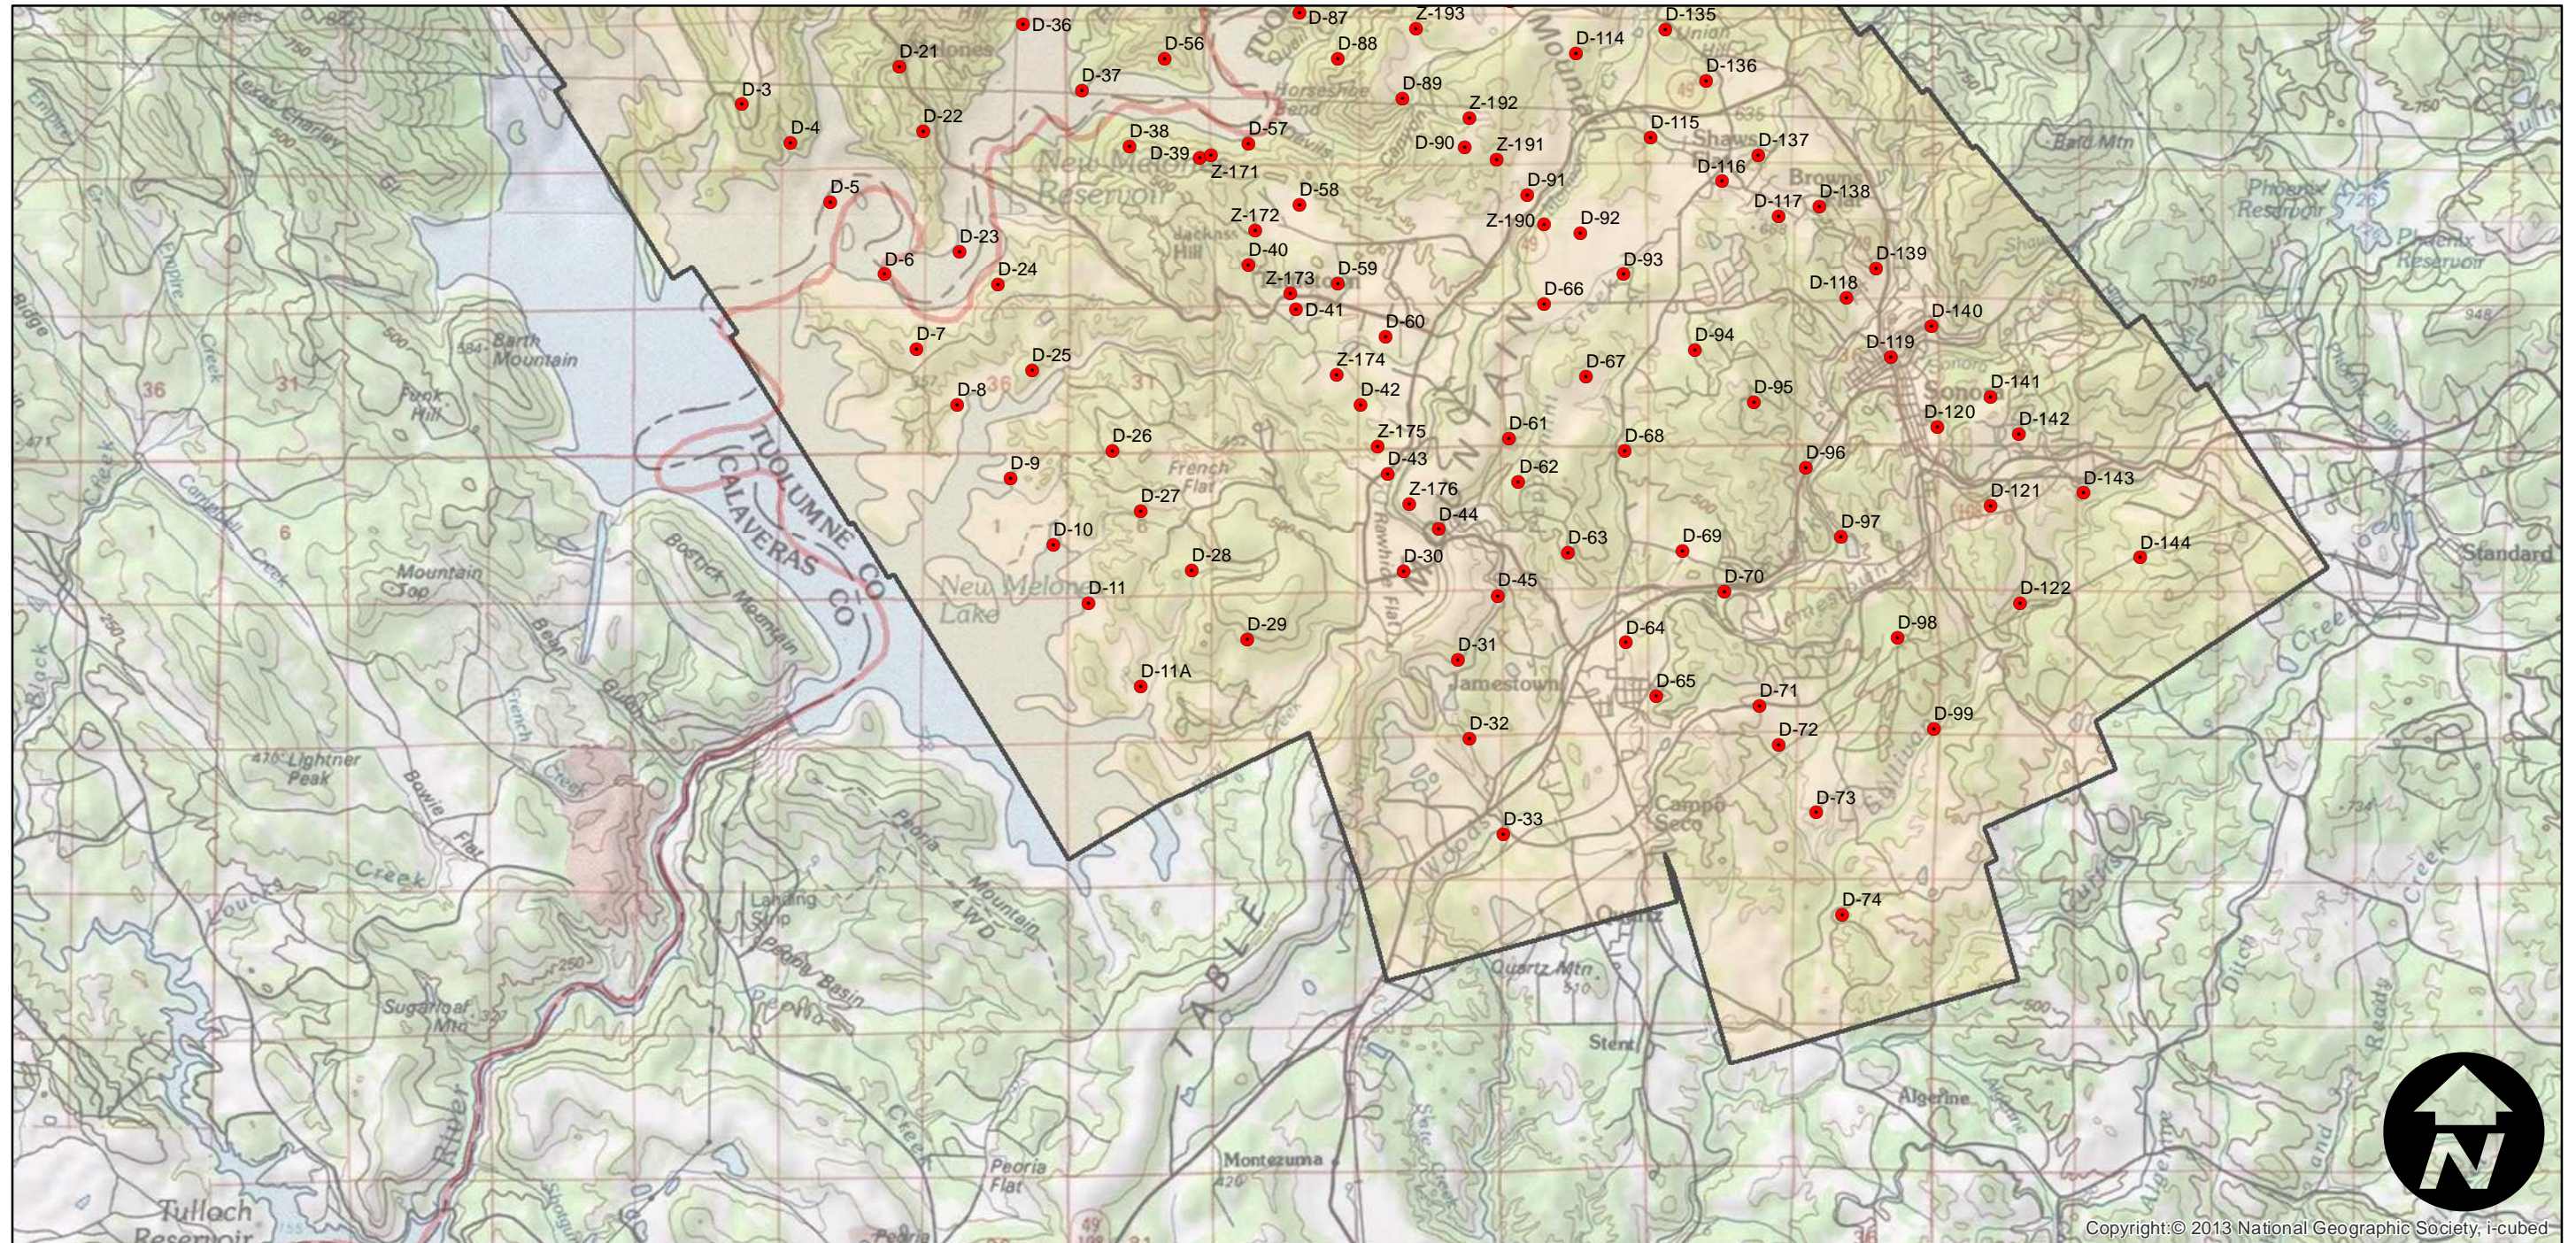

# C-975D

Counties: Calaveras, Tuolumne  
Flight date(s): 06-08-1930  
Scale: 1:14,400  
Overlap: 60%

Note: Angels Camp to Jamestown and Sonora. Overlap within flightlines is not consistent. Acquired from Whittier College, January 2013. Two additional nitrate frames held that do not appear on index.

Scale of this index: 1:75,000

## FLIGHT LOCATION

Complete Metadata:  
<http://www.library.ucsb.edu/mil/aerial-photography-tools>

0 1 2 4 Miles