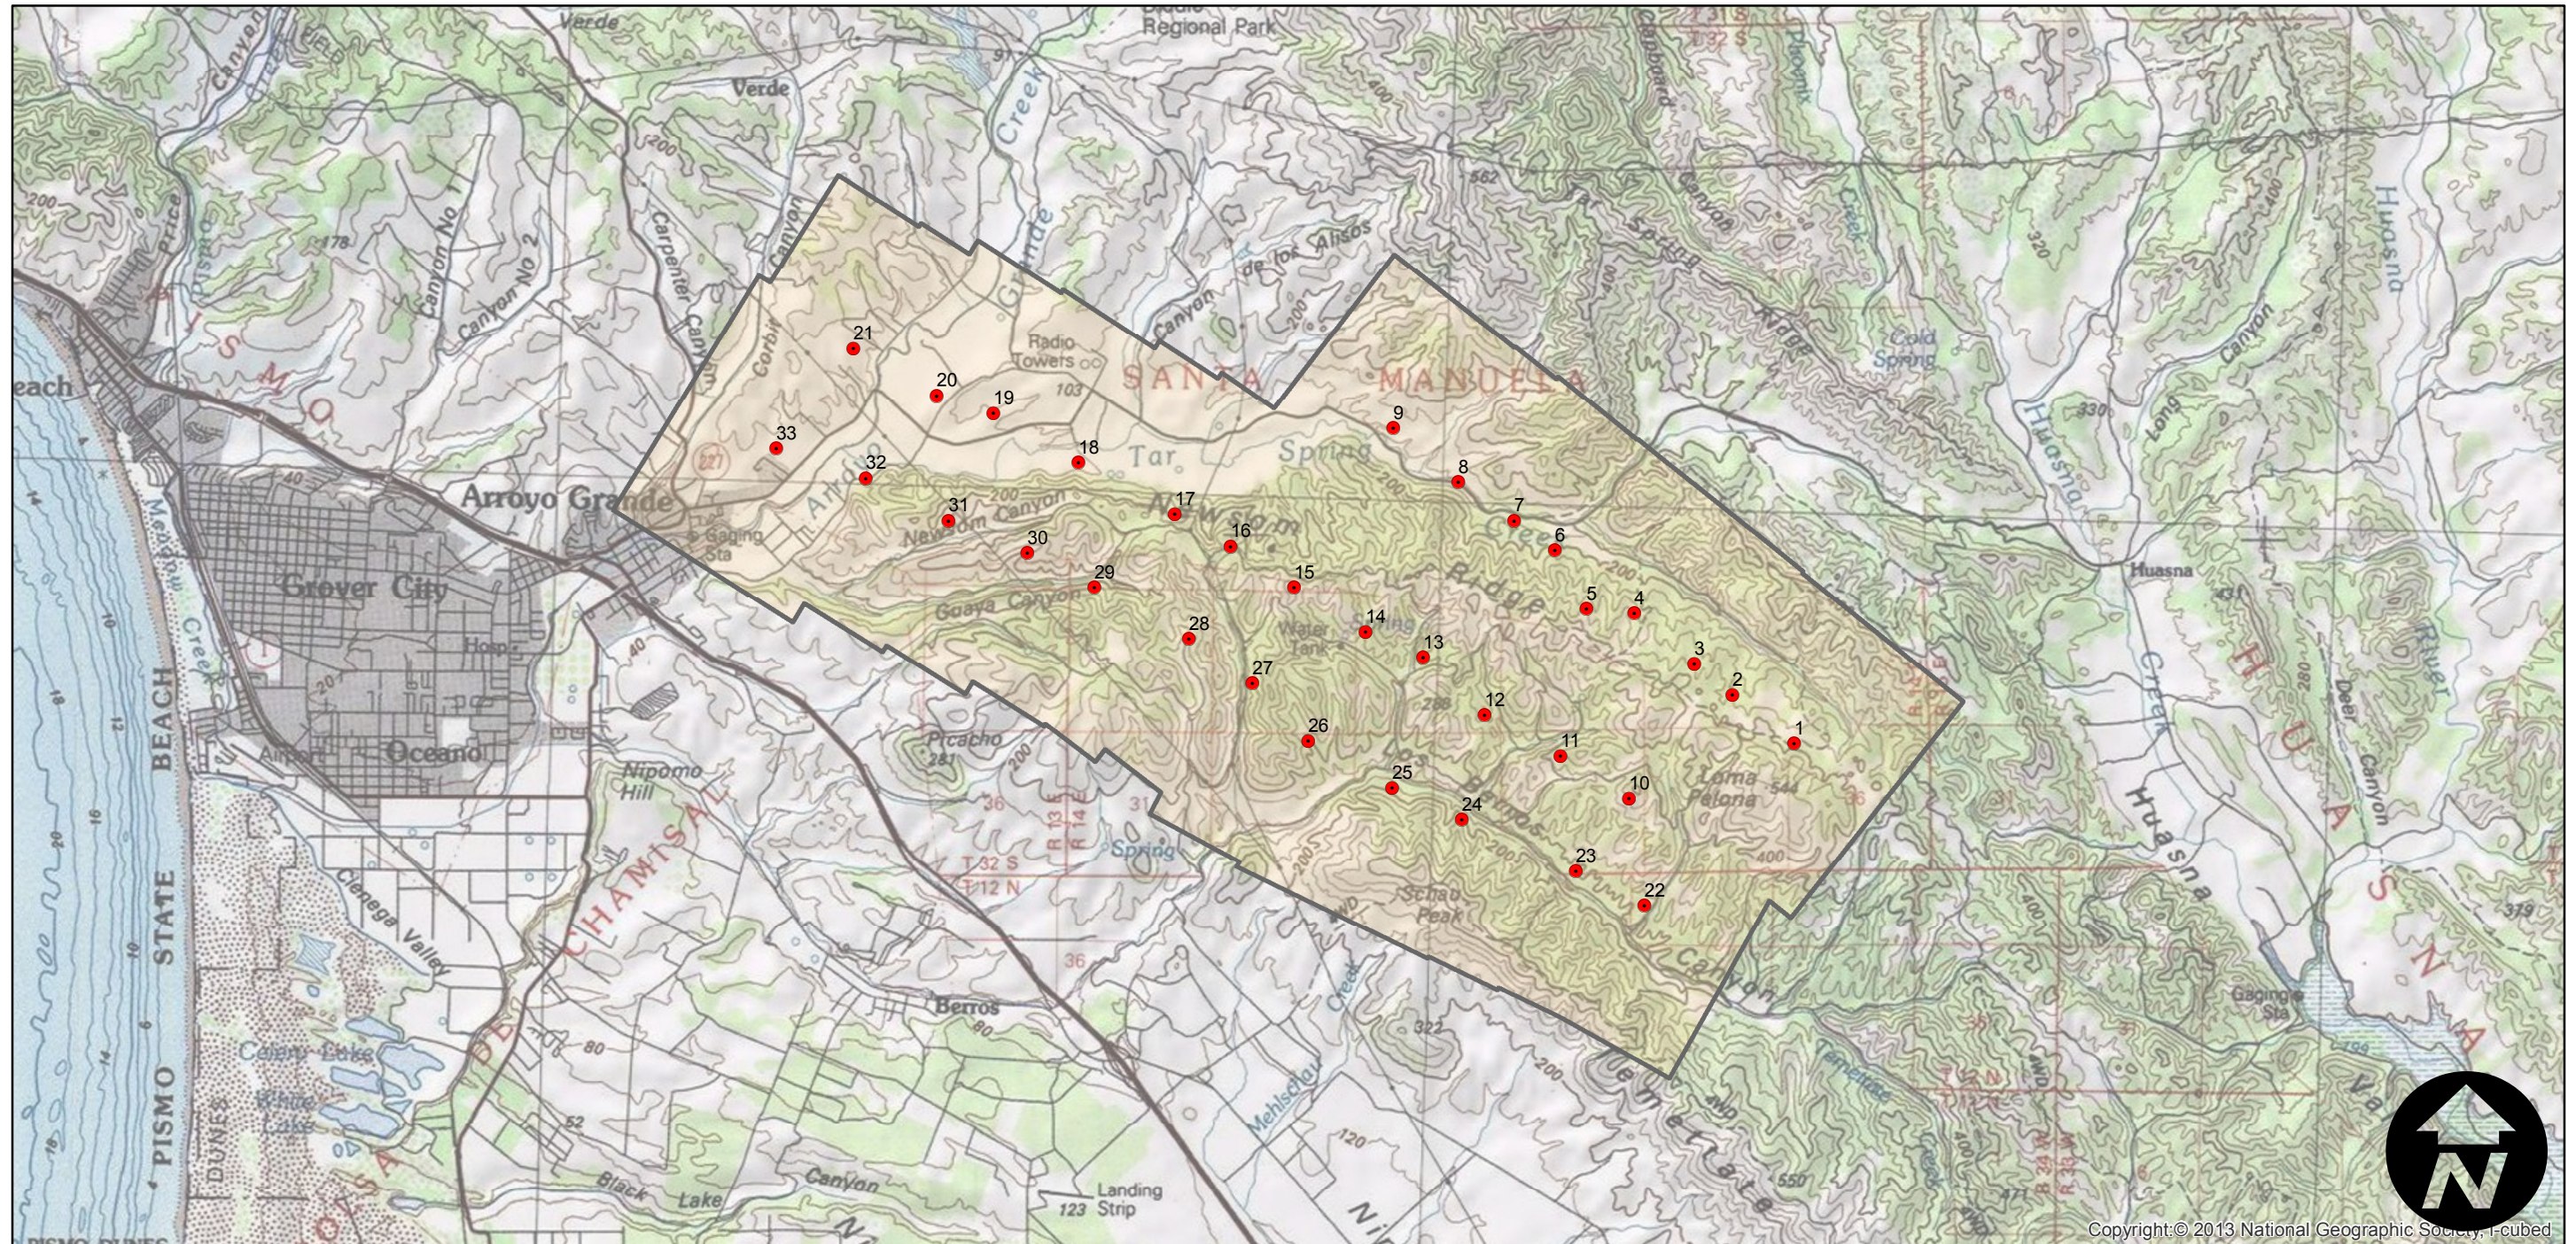

C-929

Counties: San Luis Obispo
Flight date(s): 04-01-1930 to 04-30-1930
Scale: 1:12,000
Overlap: 50% - 60%

Complete Metadata:
<http://www.library.ucsb.edu/mil/aerial-photography-tools>

Note: Area east of Arroyo Grande: Newsom Ridge and Los Berros Canyon. Acquired from Whittier College, January 2013.

FLIGHT LOCATION

0 1 2 4 Miles

Index to Aerial Photography
Page 1 of 1

Scale of this index: 1:75,000

Copyright © 2013 National Geographic Society, I-cubed