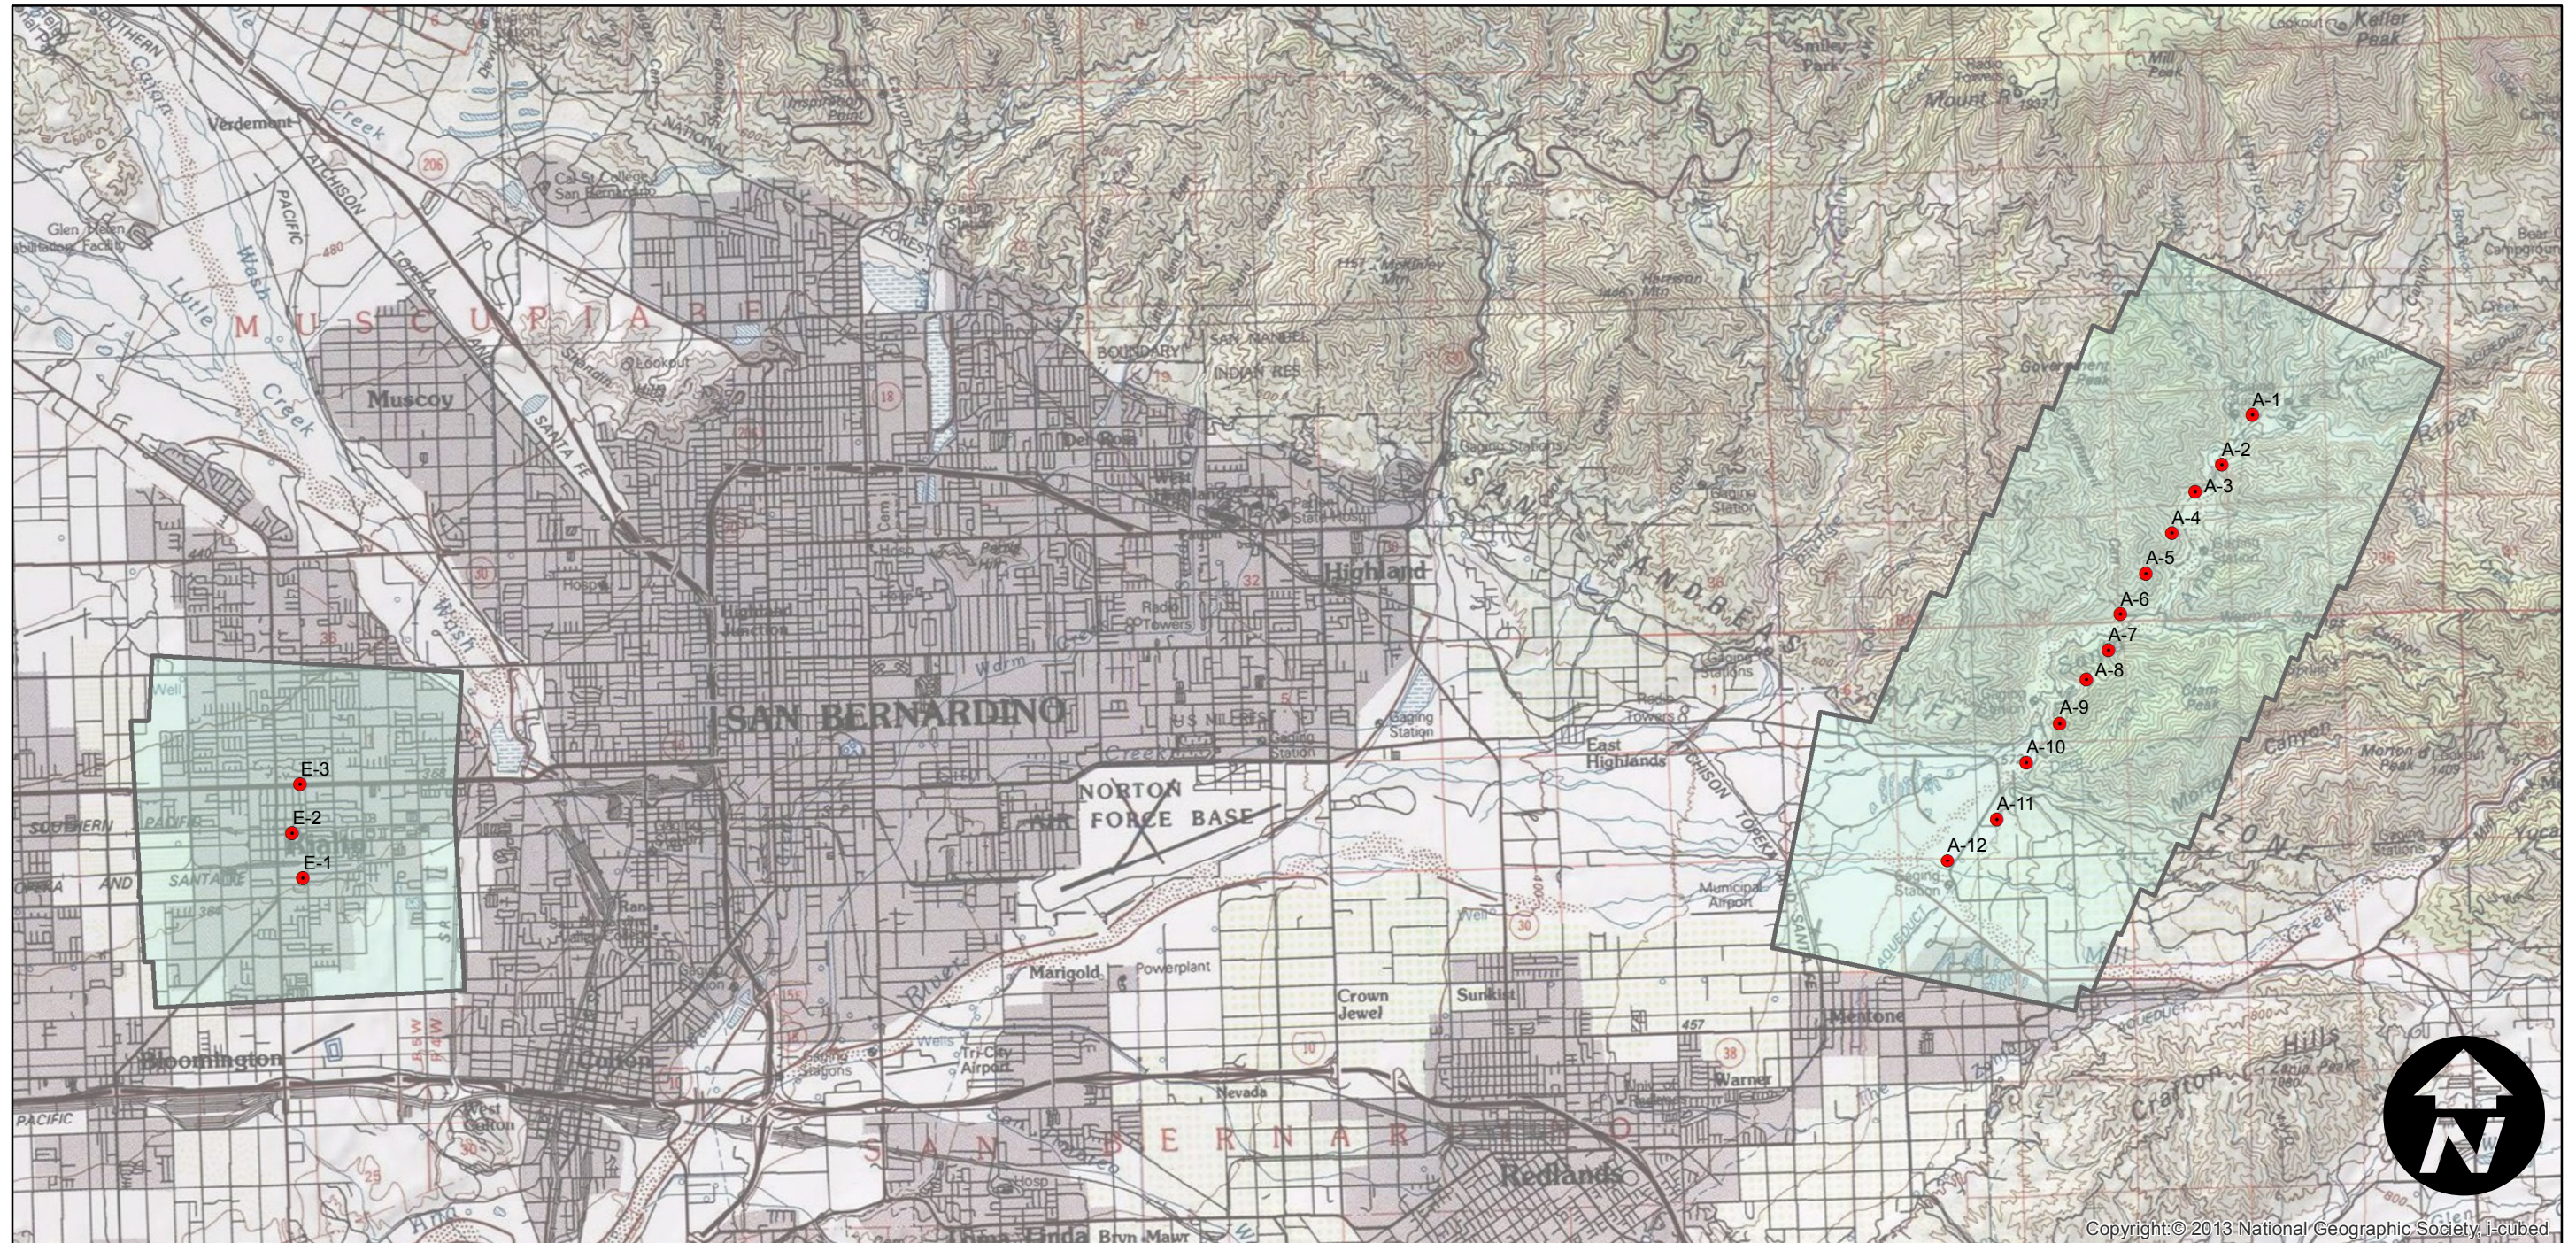

# C-911 (1:19K)

Counties: San Bernardino  
Flight date(s): 03-25-1930  
Scale: 1:19,000  
Overlap: 60%

Note: Santa Ana Canyon, Mill Creek, Ontario, Pomona, and Rialto. Some of the negatives in this flight were taken as part C-910. Acquired from Whittier College, January 2013. Nitrate negatives scanned, 2015.

## FLIGHT LOCATION

0 1 2 4 Miles

Index to Aerial Photography  
Page 1 of 1

Scale of this index: 1:95,000

Copyright © 2013 National Geographic Society, i-cubed