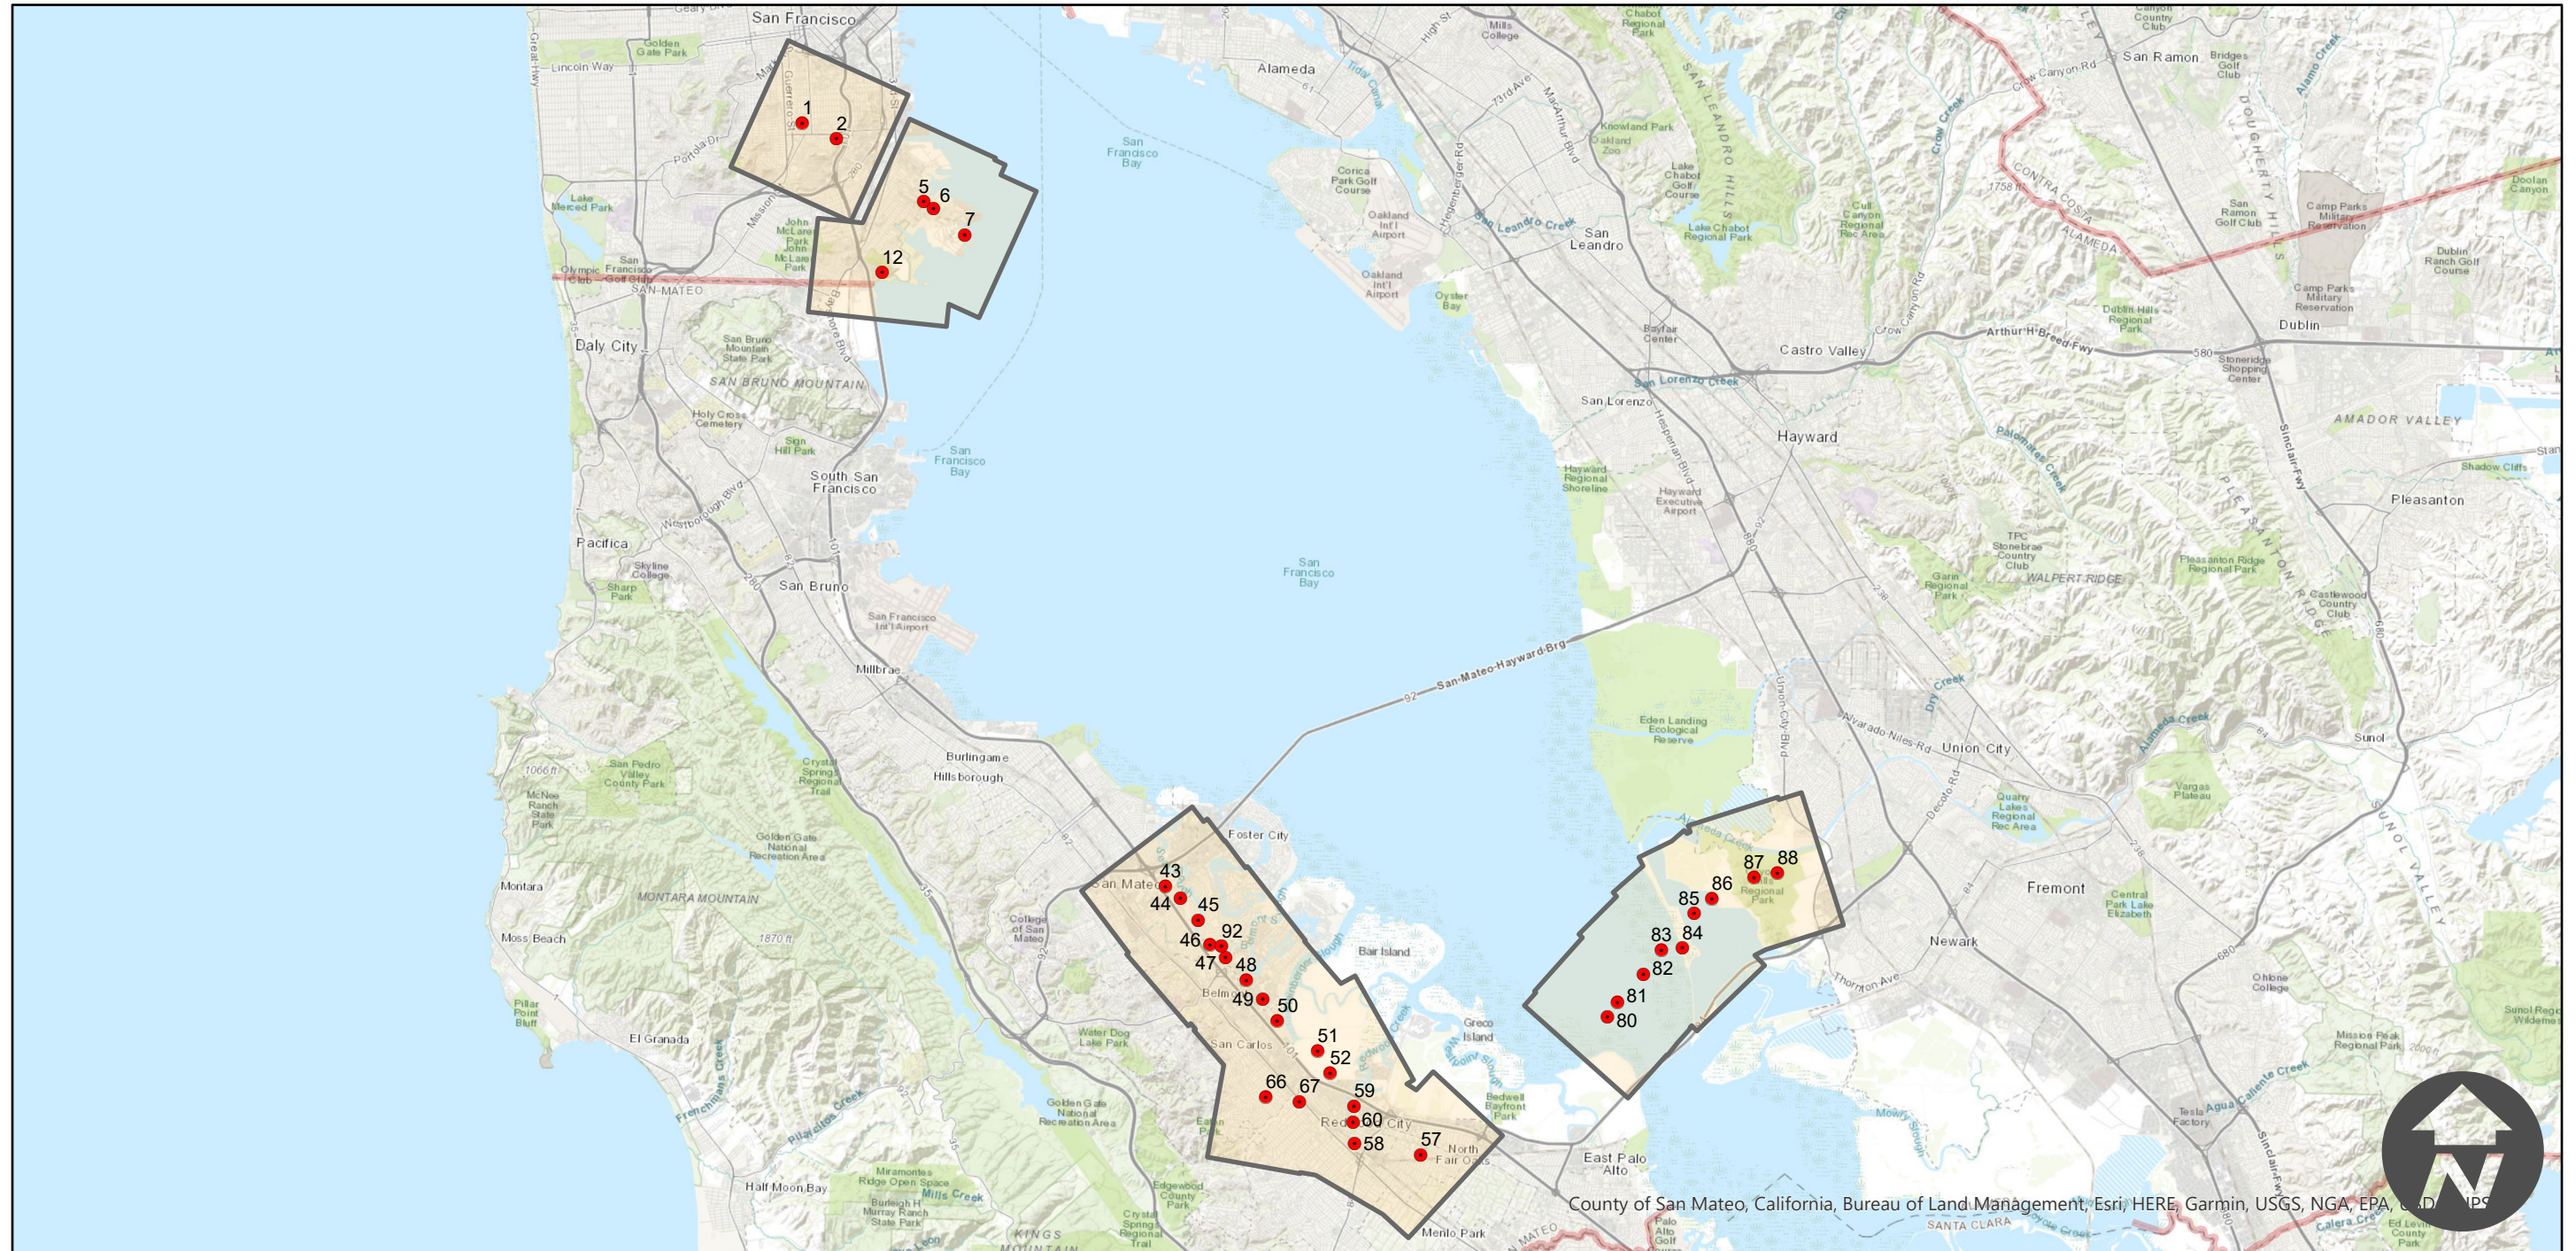

C-888X

Counties: Alameda, San Francisco, San Mateo
Flight date(s): 03-31-1930
Scale: 1:16,200
Overlap: 60%

Note: Flight C-888X was parsed from flight C-888 to avoid overlapping coverage from duplicated imagery. Coverage includes areas of San Francisco, South San Francisco and from South San Francisco across the bay into the Coyote Hills of Fremont, Ca.

FLIGHT LOCATION

0 3 6 12 Miles

Index to Aerial Photography
Page 1 of 1

Scale of this index: 1:200,000