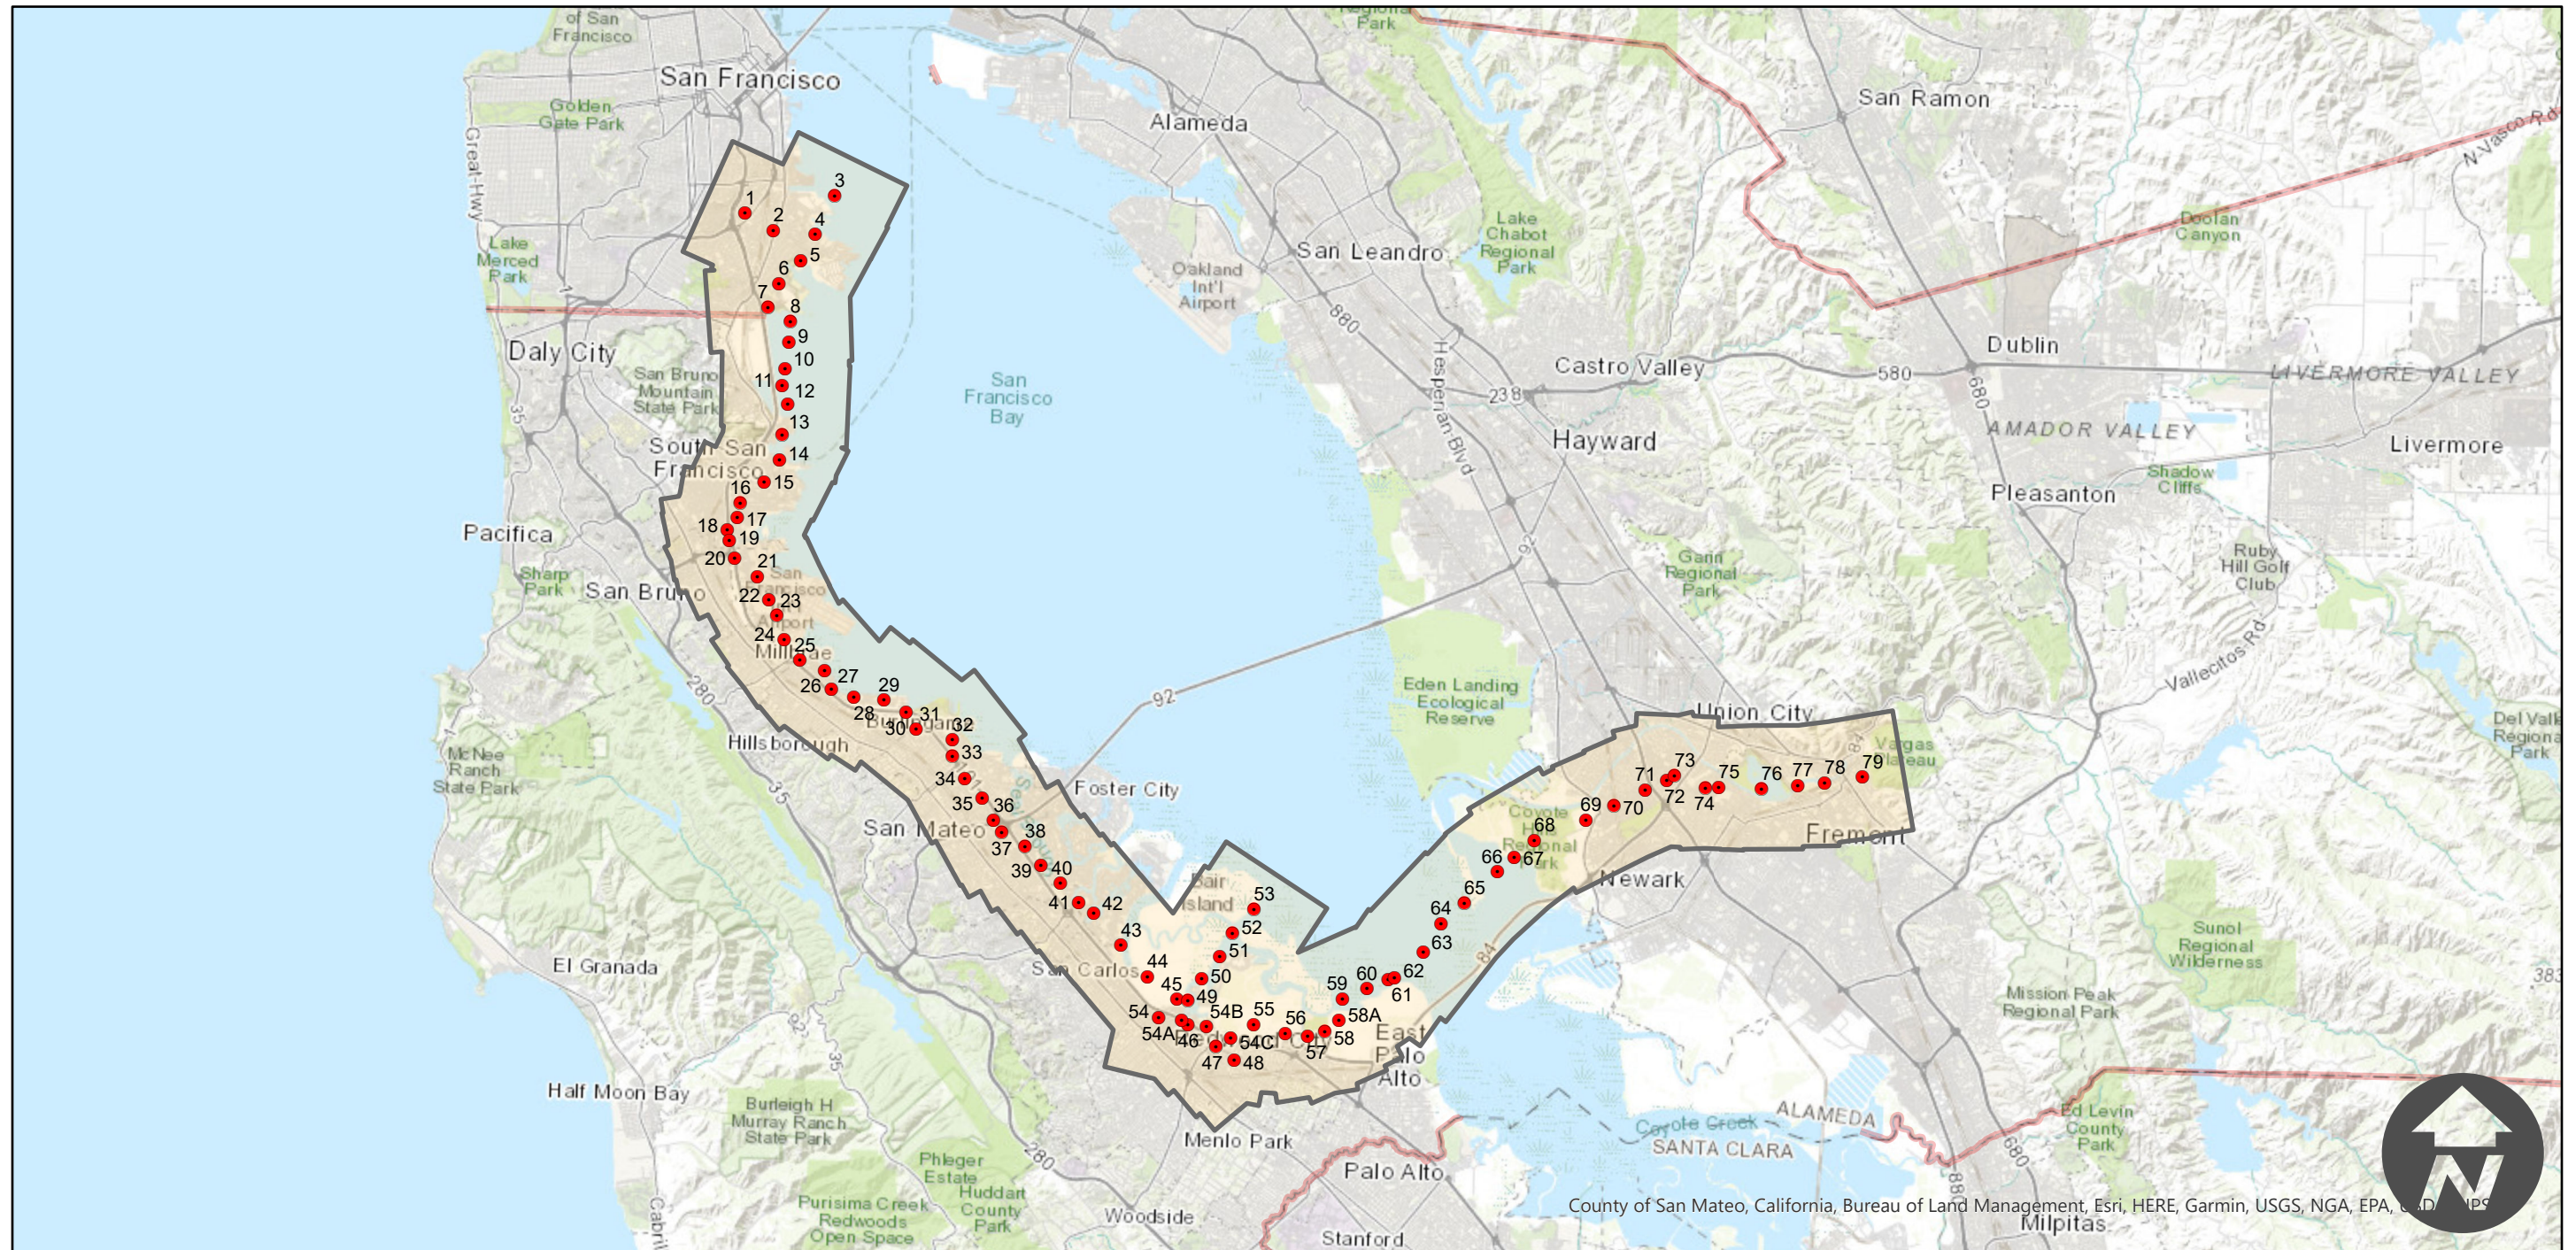

# C-888

Counties: Alameda, San Francisco, San Mateo  
Flight date(s): 03-01-1930  
Scale: 1:16,200  
Overlap: 60%

Complete Metadata:  
<https://www.library.ucsb.edu/src/airphotos/aerial-photography-information>

Note: Imagery from San Francisco down to South San Francisco and across the bay into the Coyote Hills of Fremont, Ca. Copy negatives and positive transparencies acquired from Teledyne, Inc., 1986 made from prints. Nitrate negatives and prints acquired from Whittier College, January 2013. Nitrate negatives scanned, 2015. Copies and extra imagery reassigned to flight C-888X.

## FLIGHT LOCATION

0 4 8 16 Miles