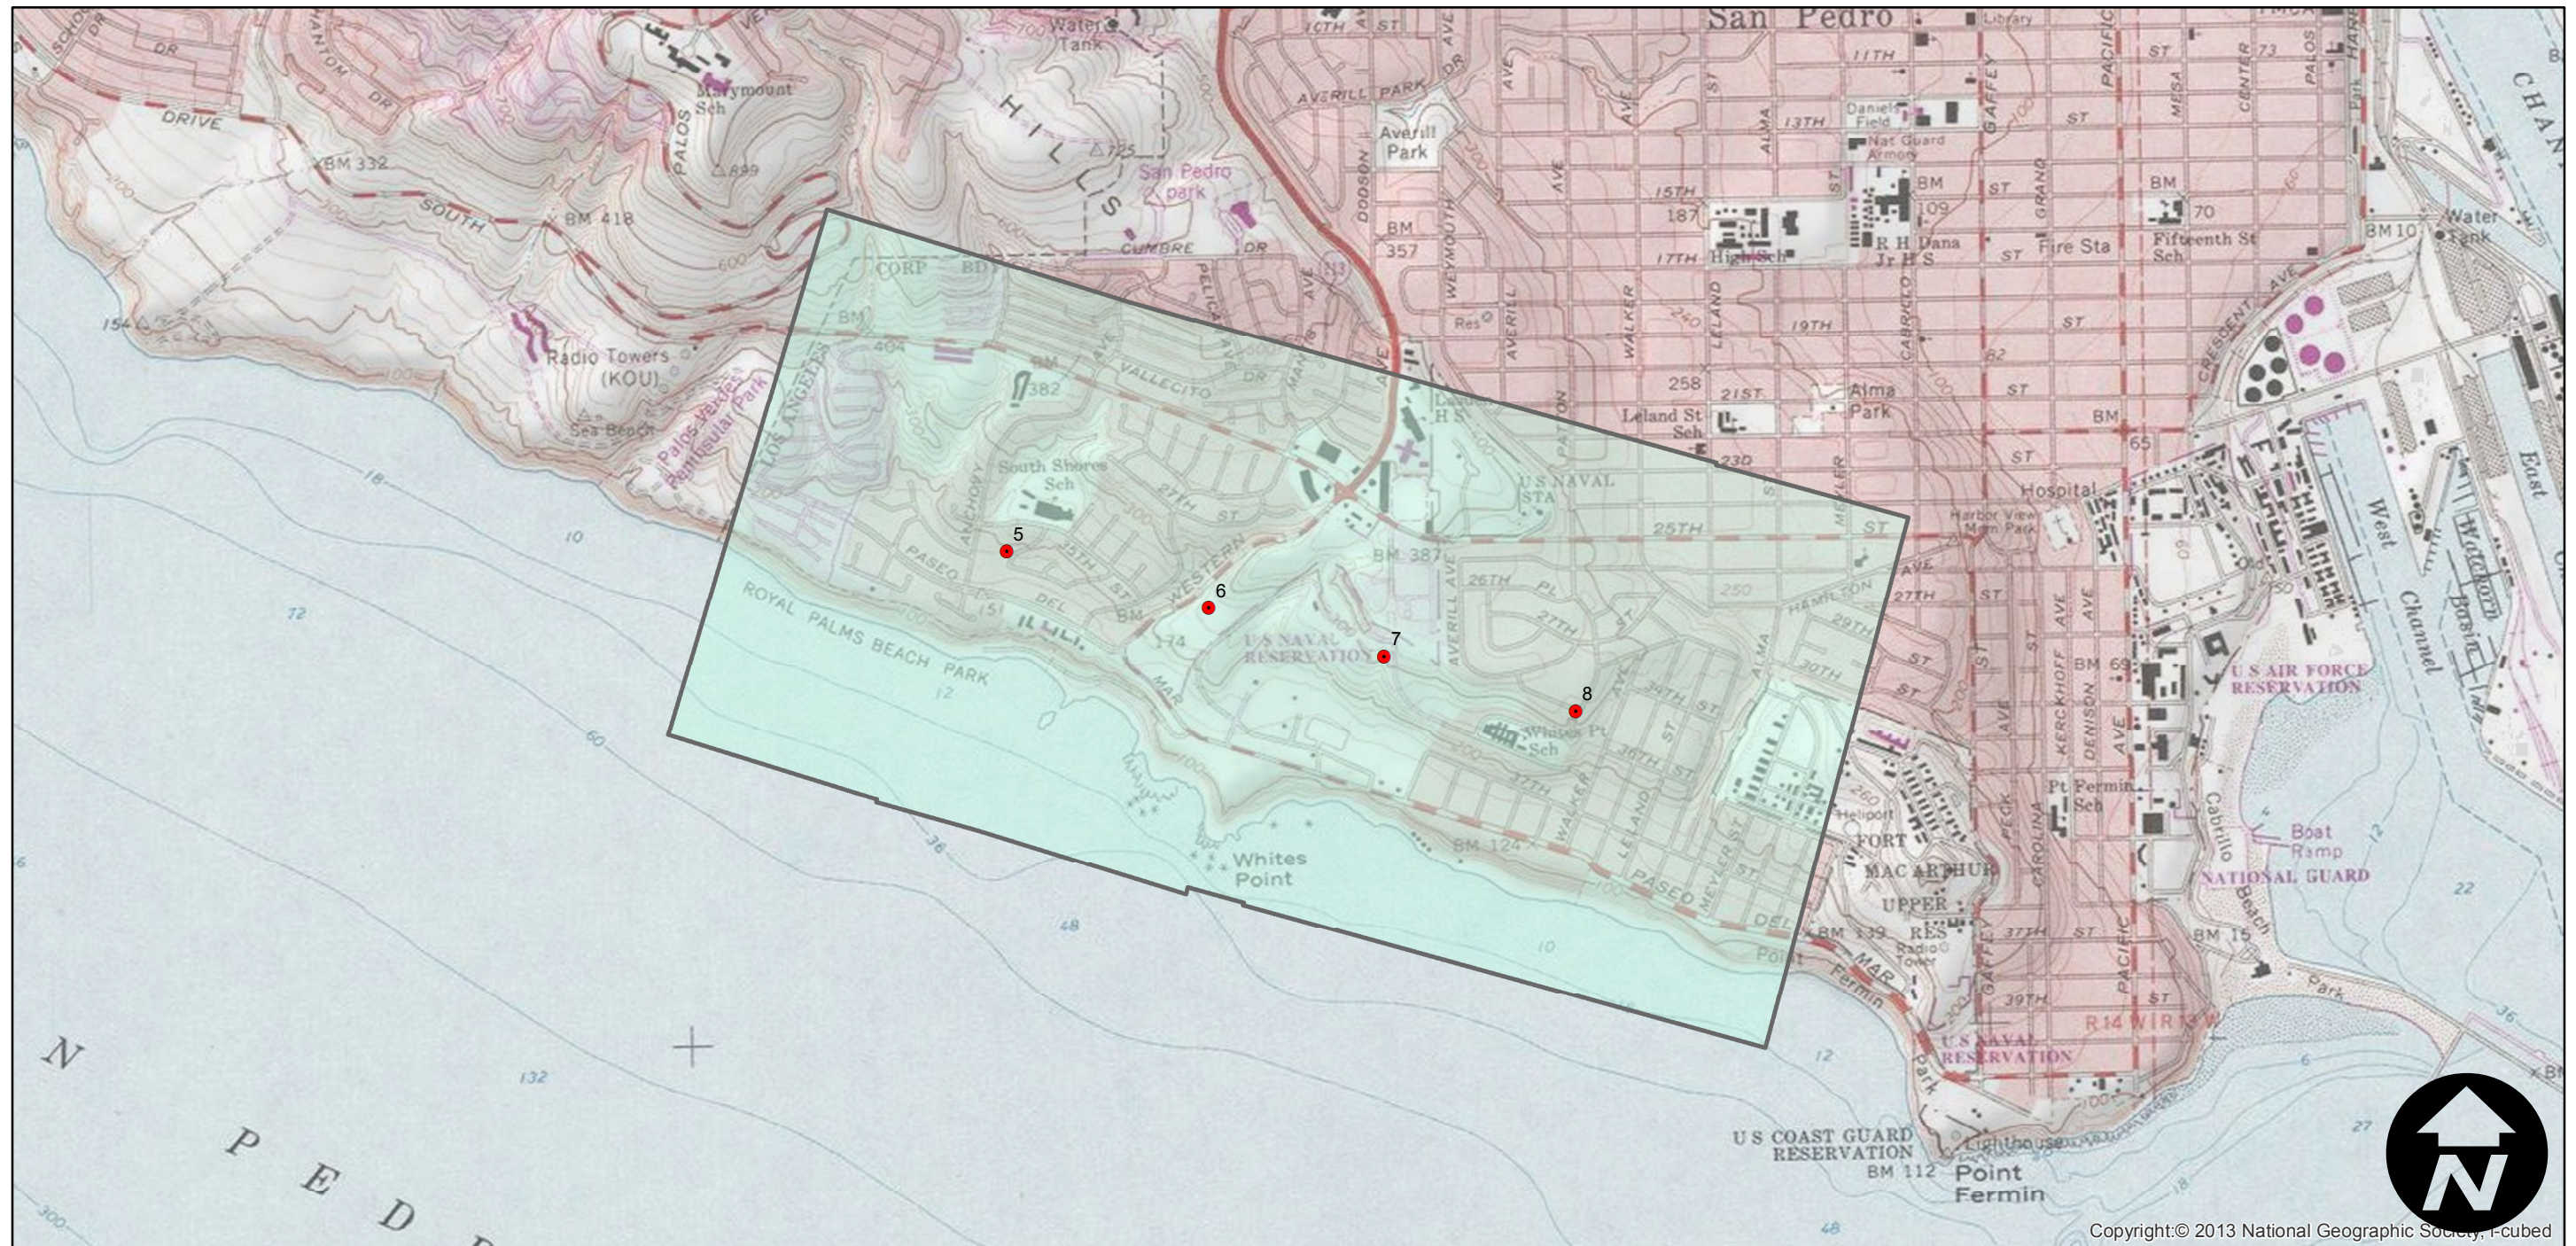

C-7485 (1:7.2K)

Counties: Los Angeles
Flight date(s): 10-18-1941
Scale: 1:7,200
Overlap: 60%

Note: San Pedro area: Fort MacArthur. Imagery acquired January 2013.

FLIGHT LOCATION

Complete Metadata:
<http://www.library.ucsb.edu/mil/aerial-photography-tools>

0 0.25 0.5 1 Miles