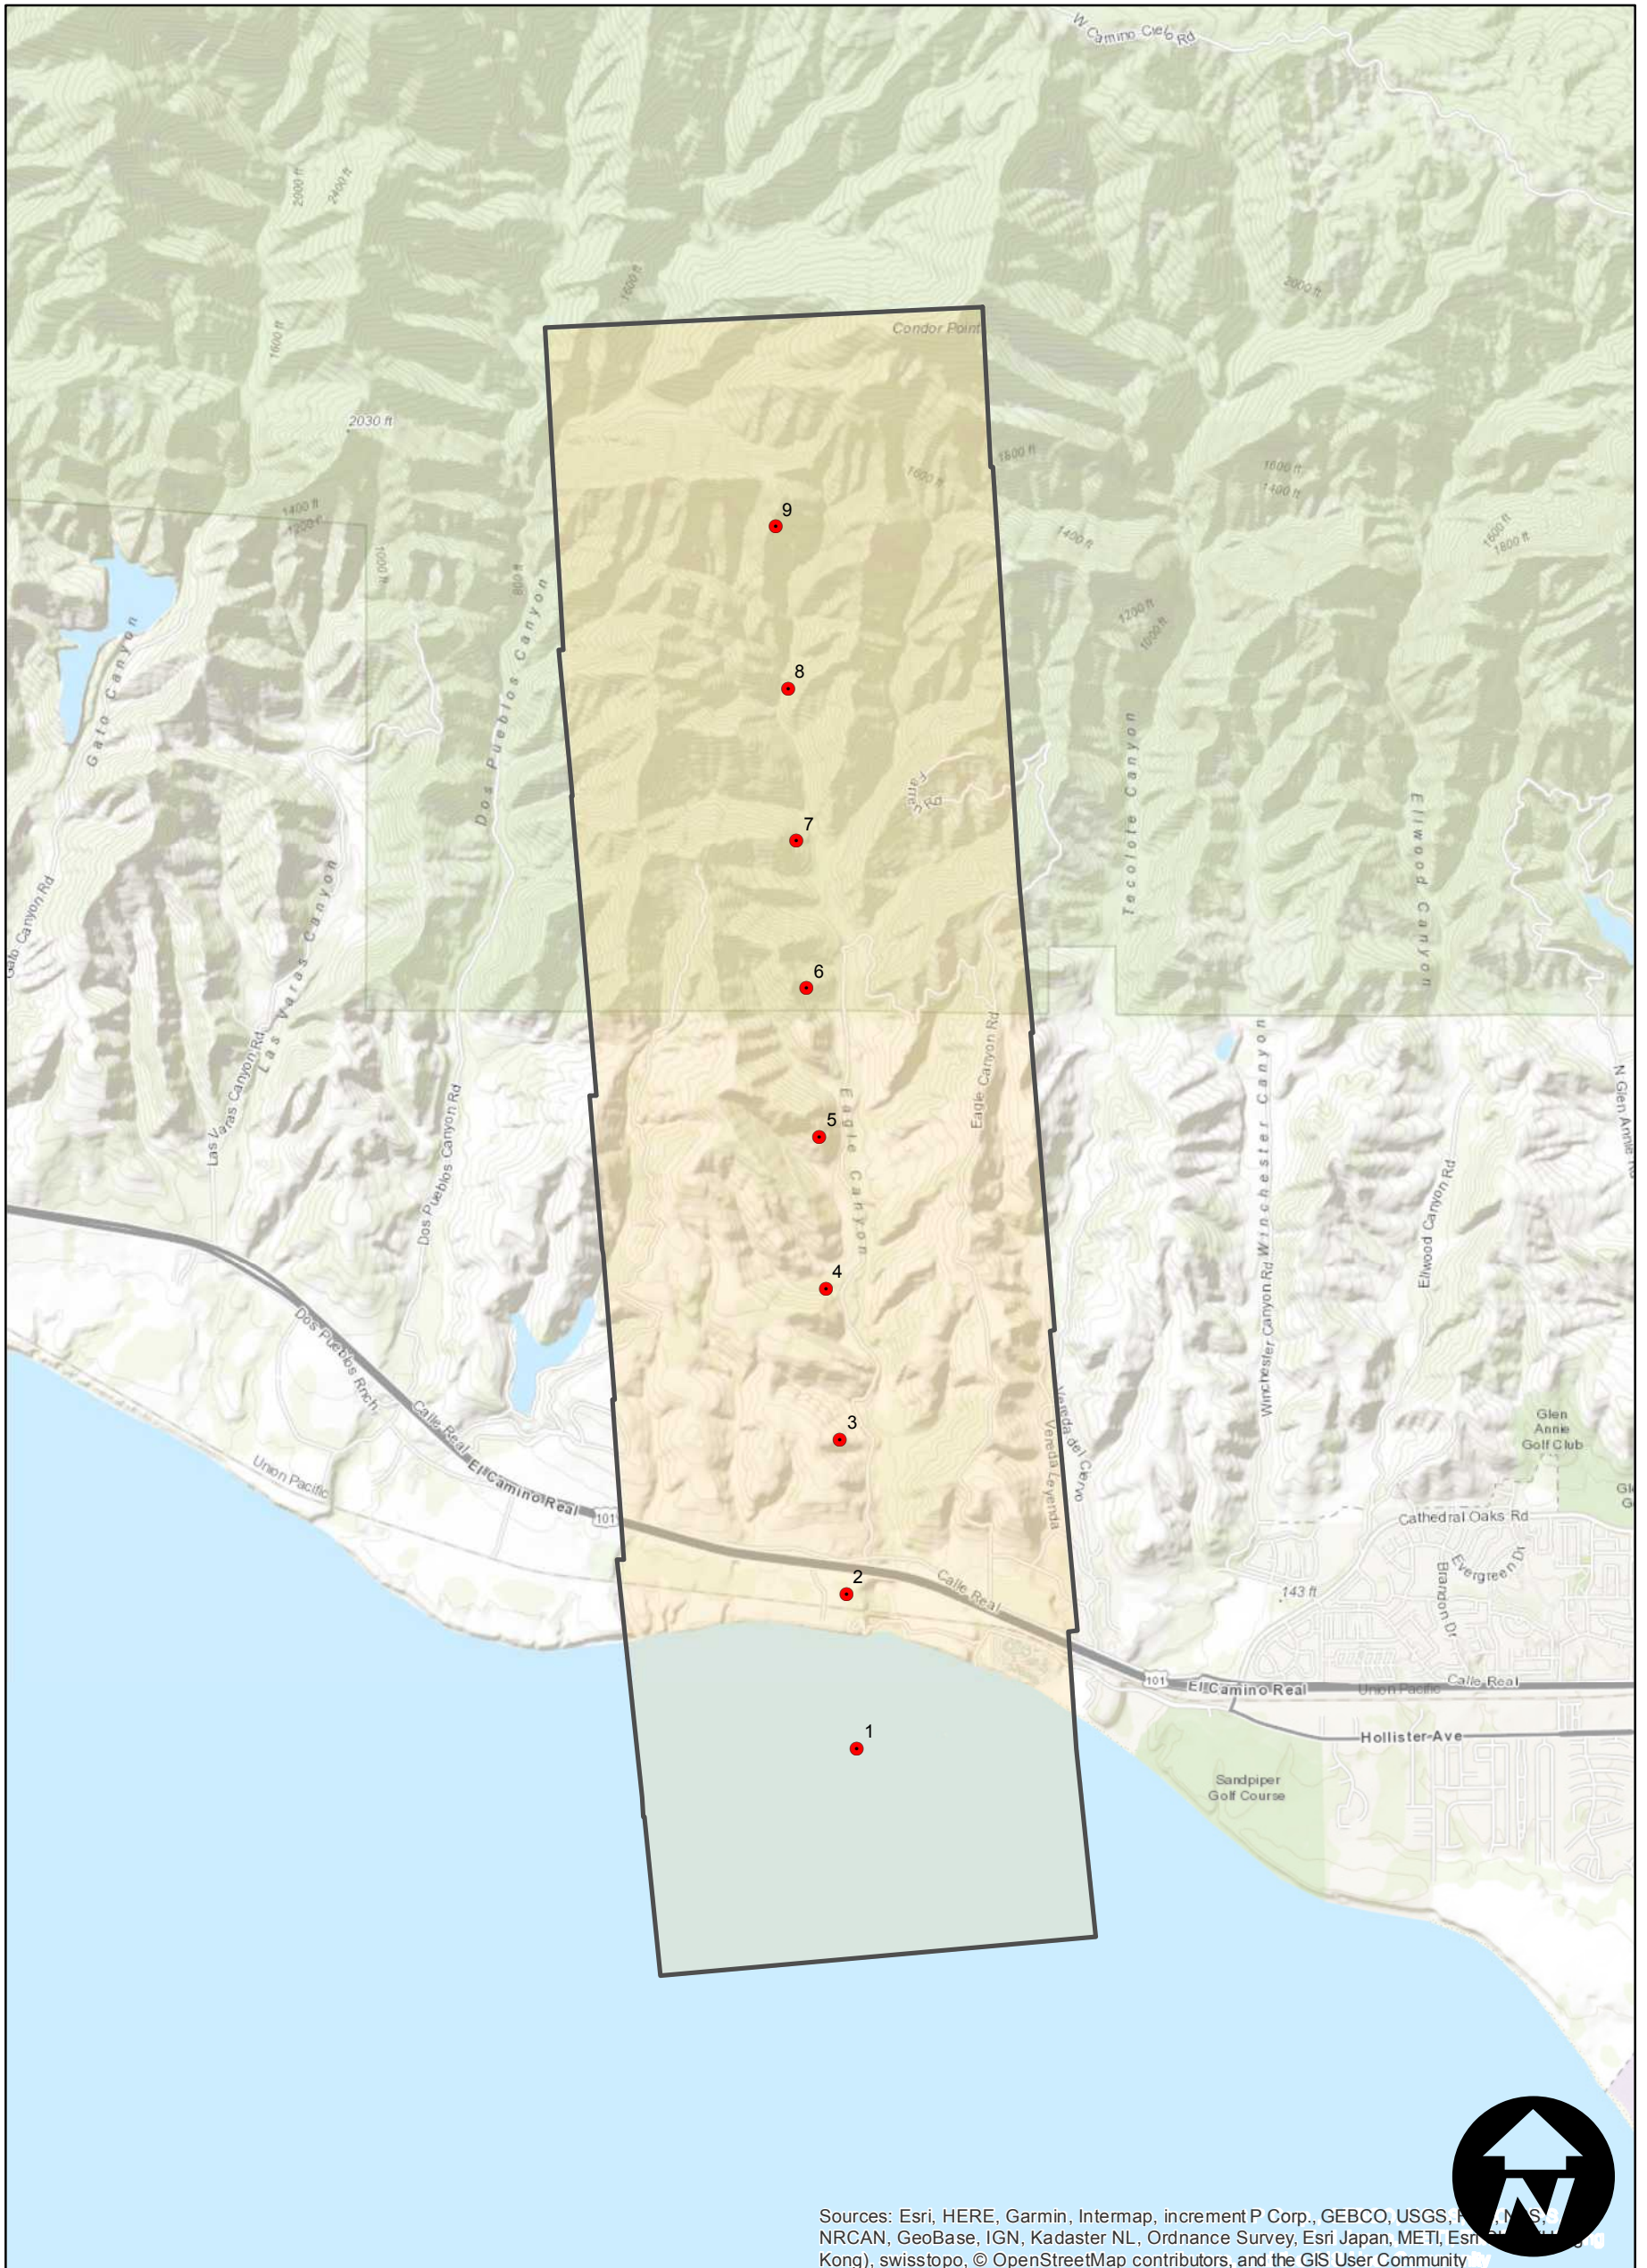

# C-7315

Counties: Santa Barbara  
Flight date(s): 08-04-1941 to 08-05-1941  
Scale: 1:10,800  
Overlap: 60%

Note: Eagle Canyon near Goleta.  
Imagery acquired from Whittier  
College, January 2013.

## FLIGHT LOCATION

Complete Metadata:  
<https://www.library.ucsb.edu/src/airphotos/aerial-photography-information>

0 0.25 0.5 1 Miles