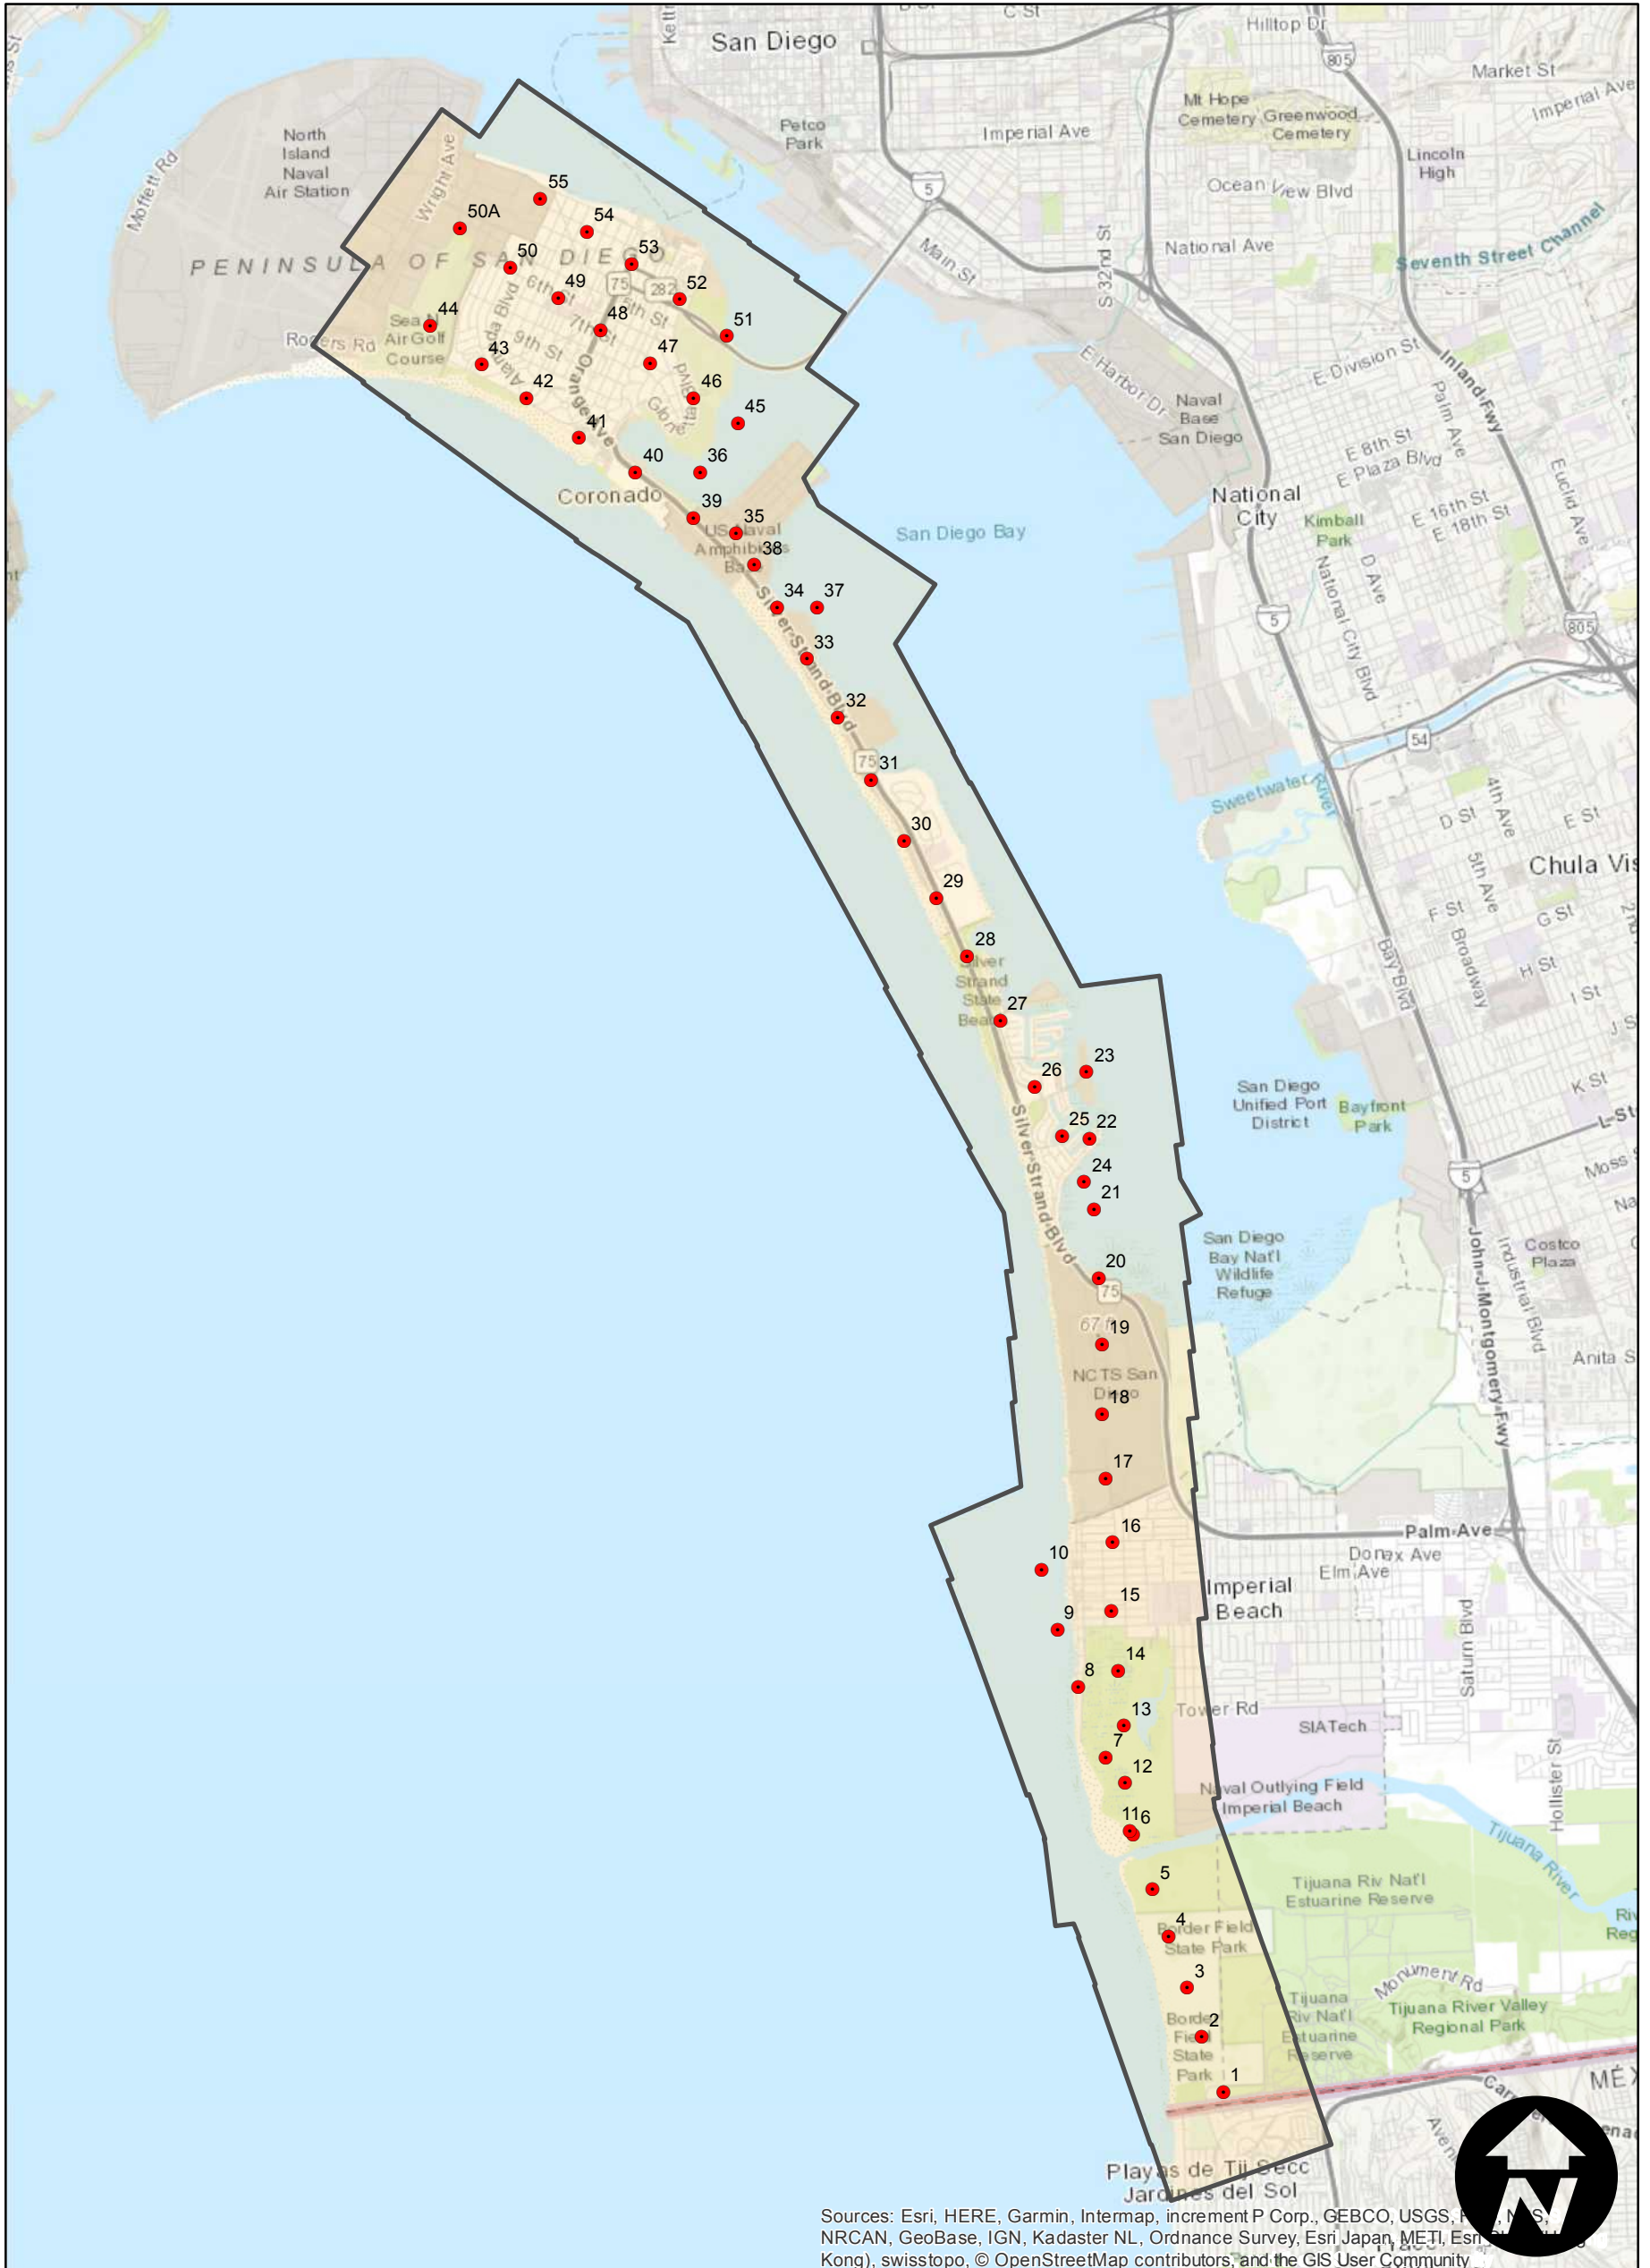

# C-7117

Counties: San Diego  
Flight date(s): 05-21-1941  
Scale: 1:7,200  
Overlap: 60%

Note: Coronado to U.S./Mexico border. Imagery acquired, January 2013. Nitrate negatives scanned, November 2015.

## FLIGHT LOCATION

Complete Metadata:  
<https://www.library.ucsb.edu/src/airphotos/aerial-photography-information>

0 0.5 1 2 Miles

Index to Aerial Photography  
Page 1 of 1

Scale of this index: 1:65,000