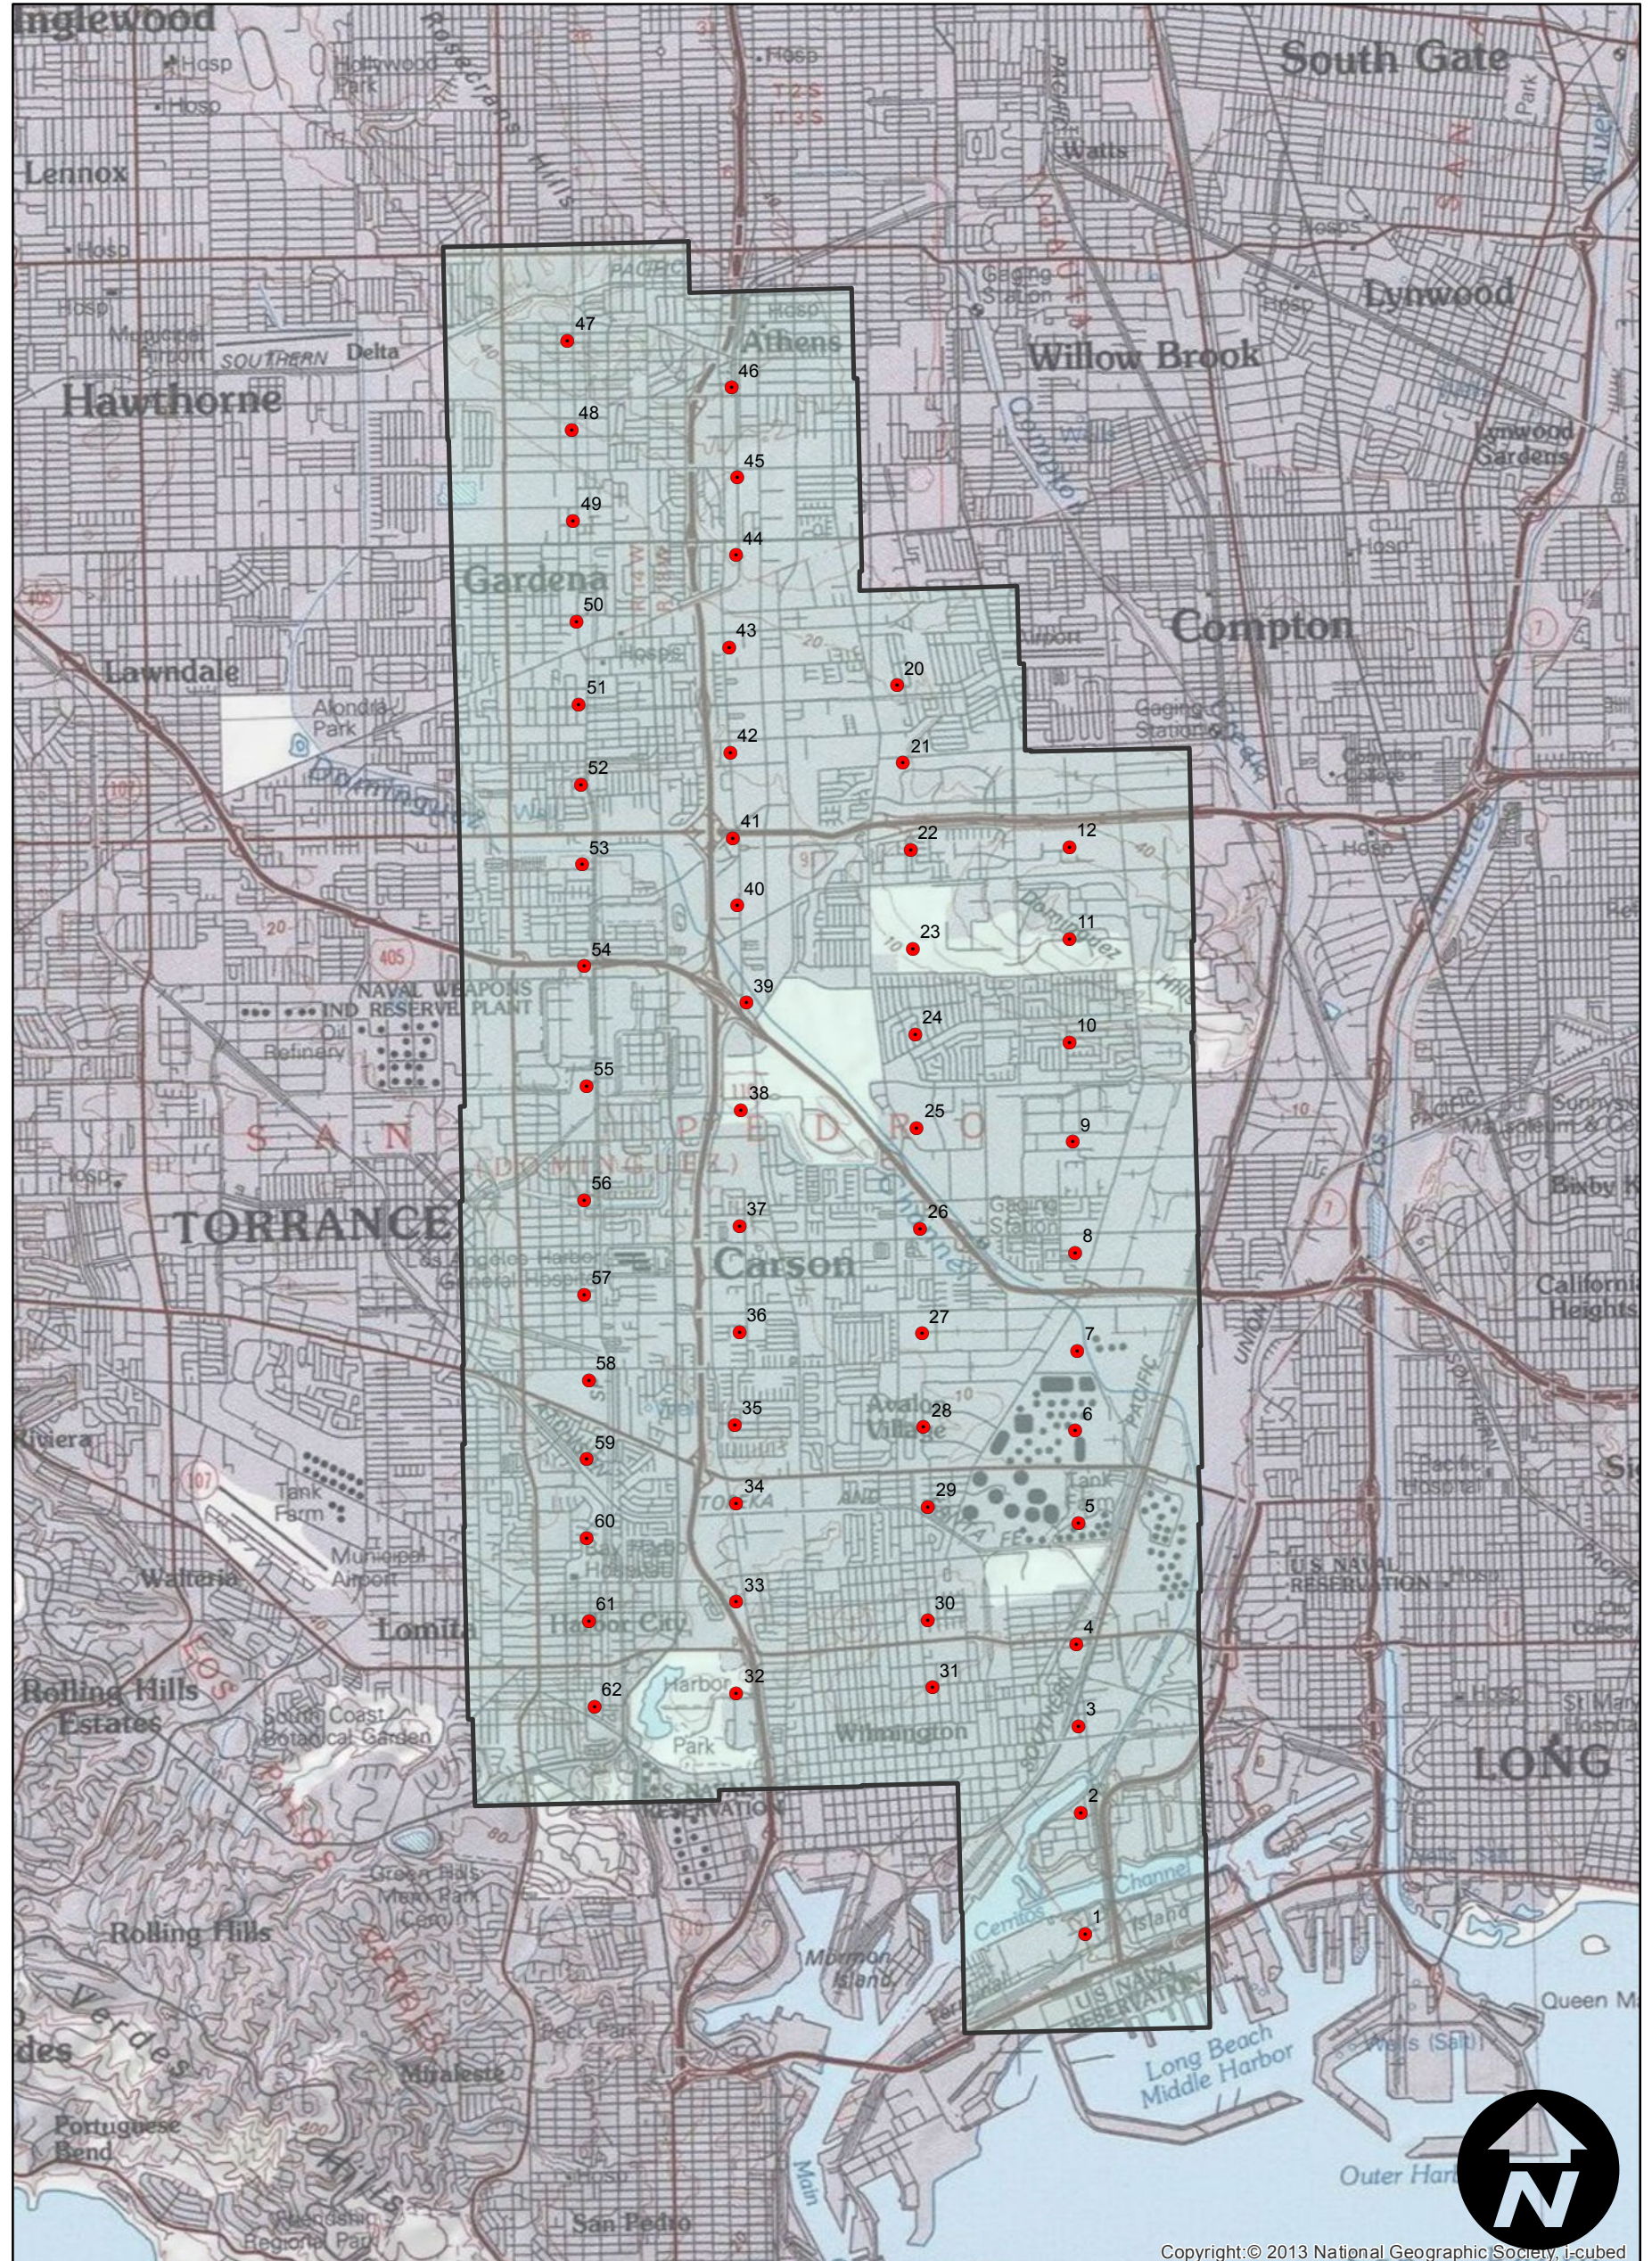

# C-6972

Counties: Los Angeles  
Flight date(s): 03-06-1941  
Scale: 1:12,000  
Overlap: 60%

Note: Vicinity of Carson and Avalon Village: Wilmington oil facility. Imagery acquired 1986 and January 2013.

## FLIGHT LOCATION

Copyright: © 2013 National Geographic Society, I-cubed

0 0.5 1 2 Miles

Scale of this index: 1:75,000