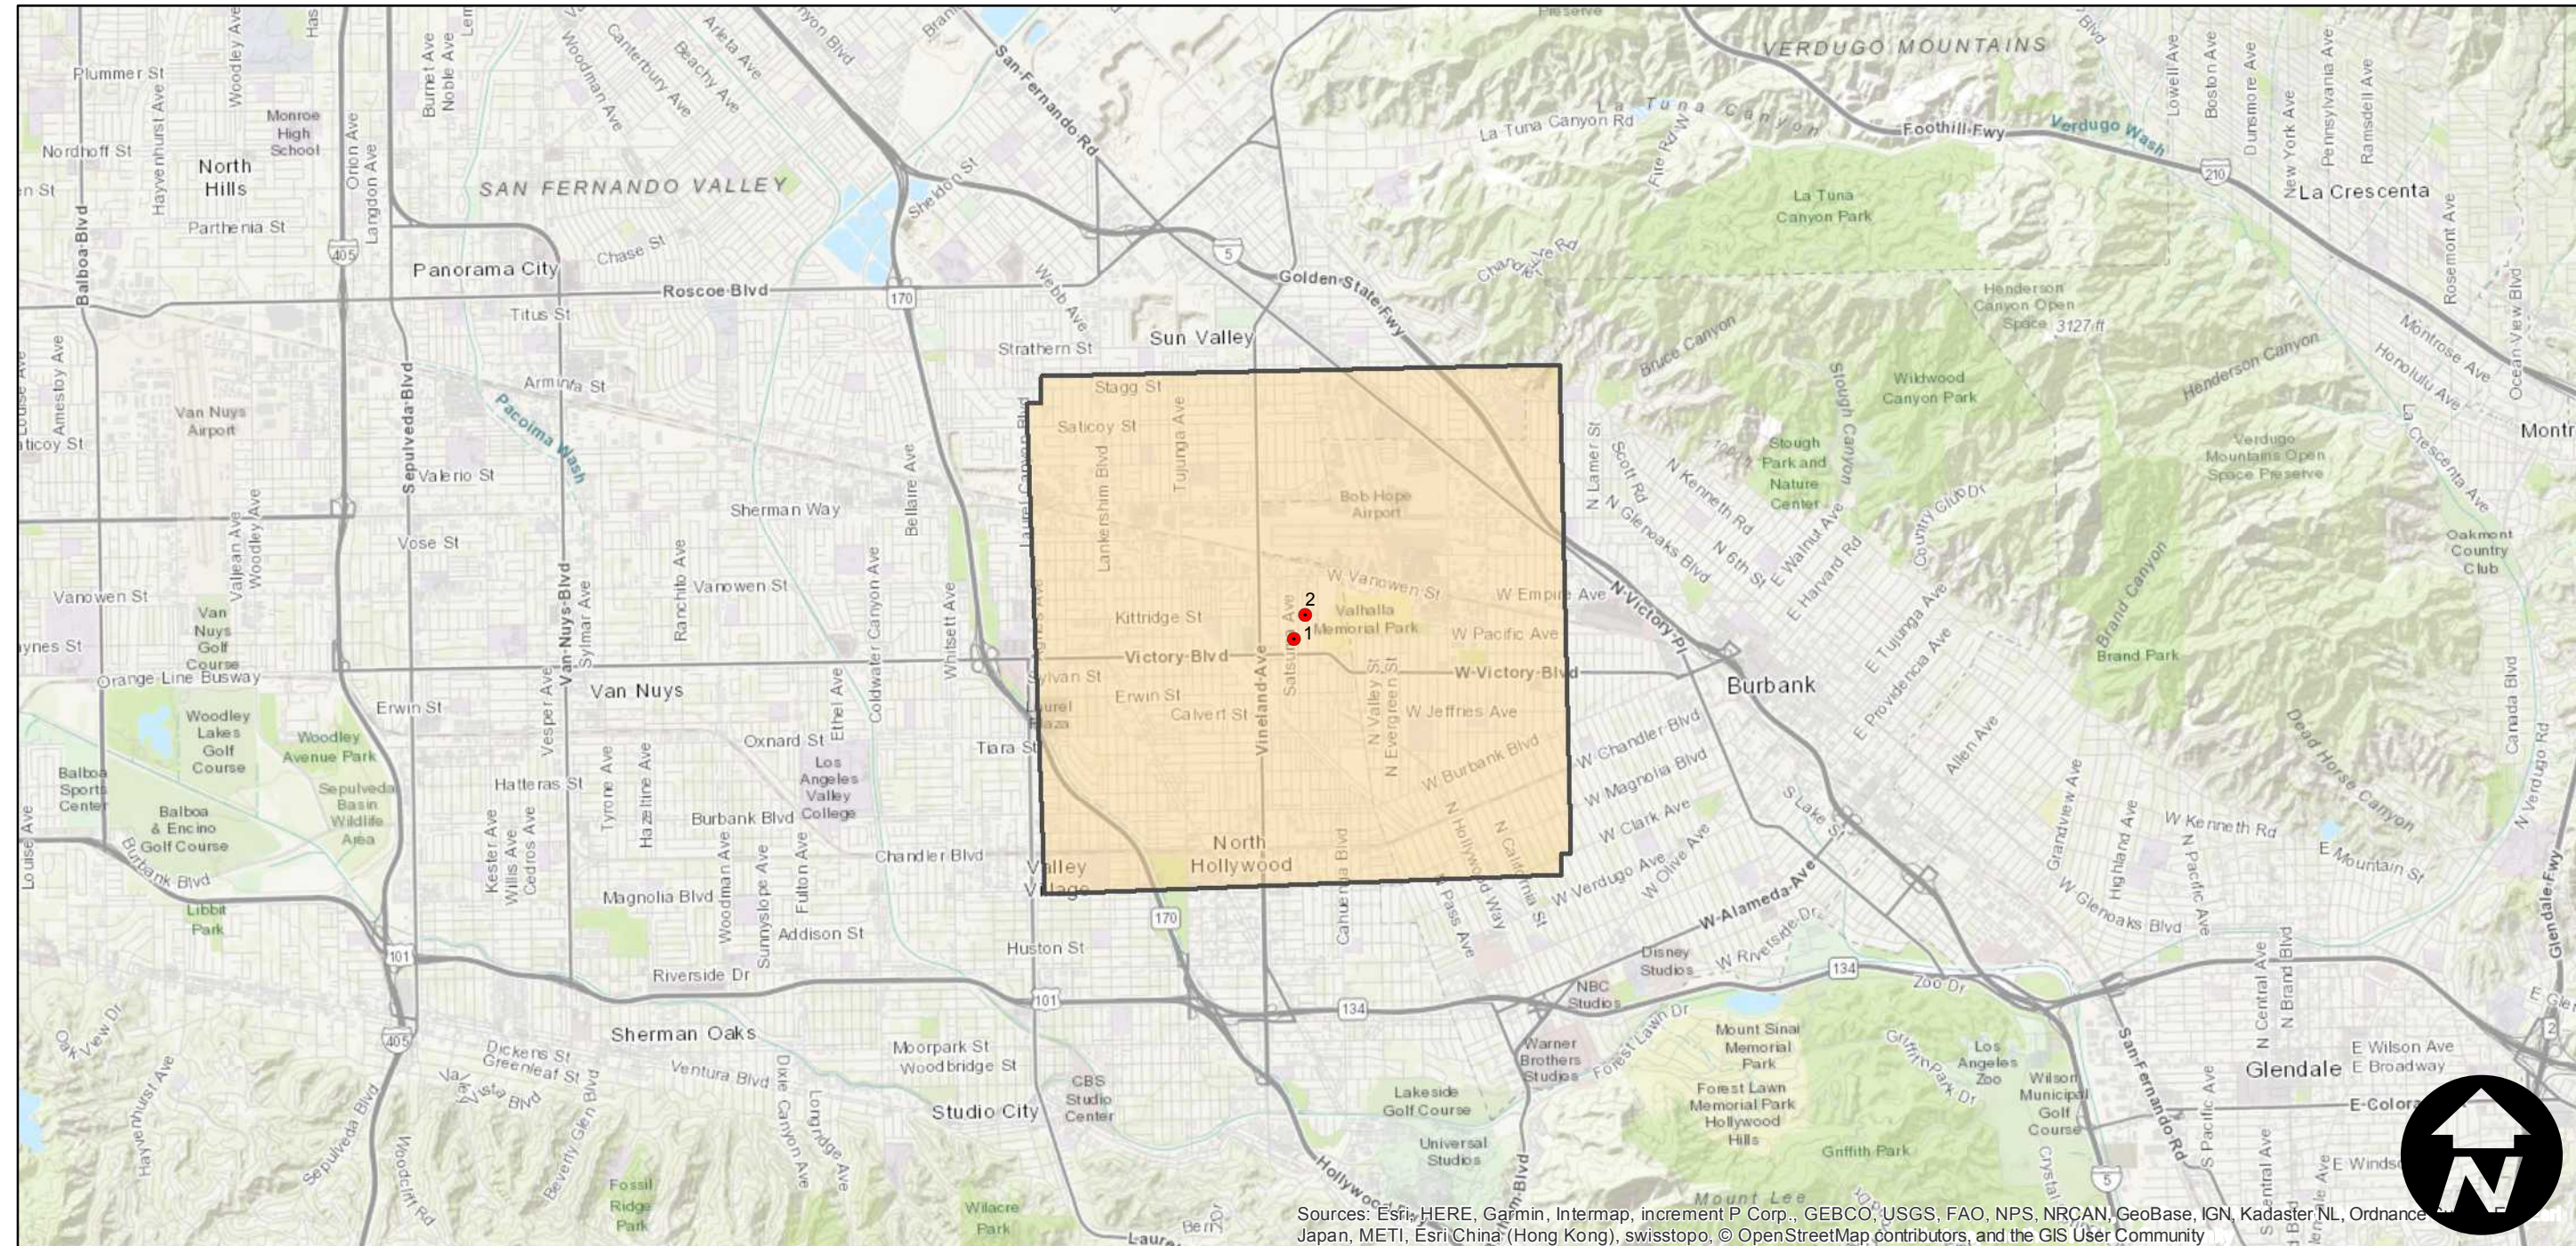

C-6781

Counties: Los Angeles
Flight date(s): 11-30-1940
Scale: 1:21,600
Overlap: 90%

Note: North Hollywood and Union Air Terminal (present-day Hollywood Burbank Airport). Imagery acquired January 2013. Nitrate negatives scanned, November 2015.

FLIGHT LOCATION

Complete Metadata:
<https://www.library.ucsb.edu/src/airphotos/aerial-photography-information>

Sources: Esri, HERE, Garmin, Intermap, increment P Corp., GEBCO, USGS, FAO, NPS, NRCAN, GeoBase, IGN, Kadaster NL, Ordnance Survey, Esri Japan, METI, Esri China (Hong Kong), swisstopo, © OpenStreetMap contributors, and the GIS User Community