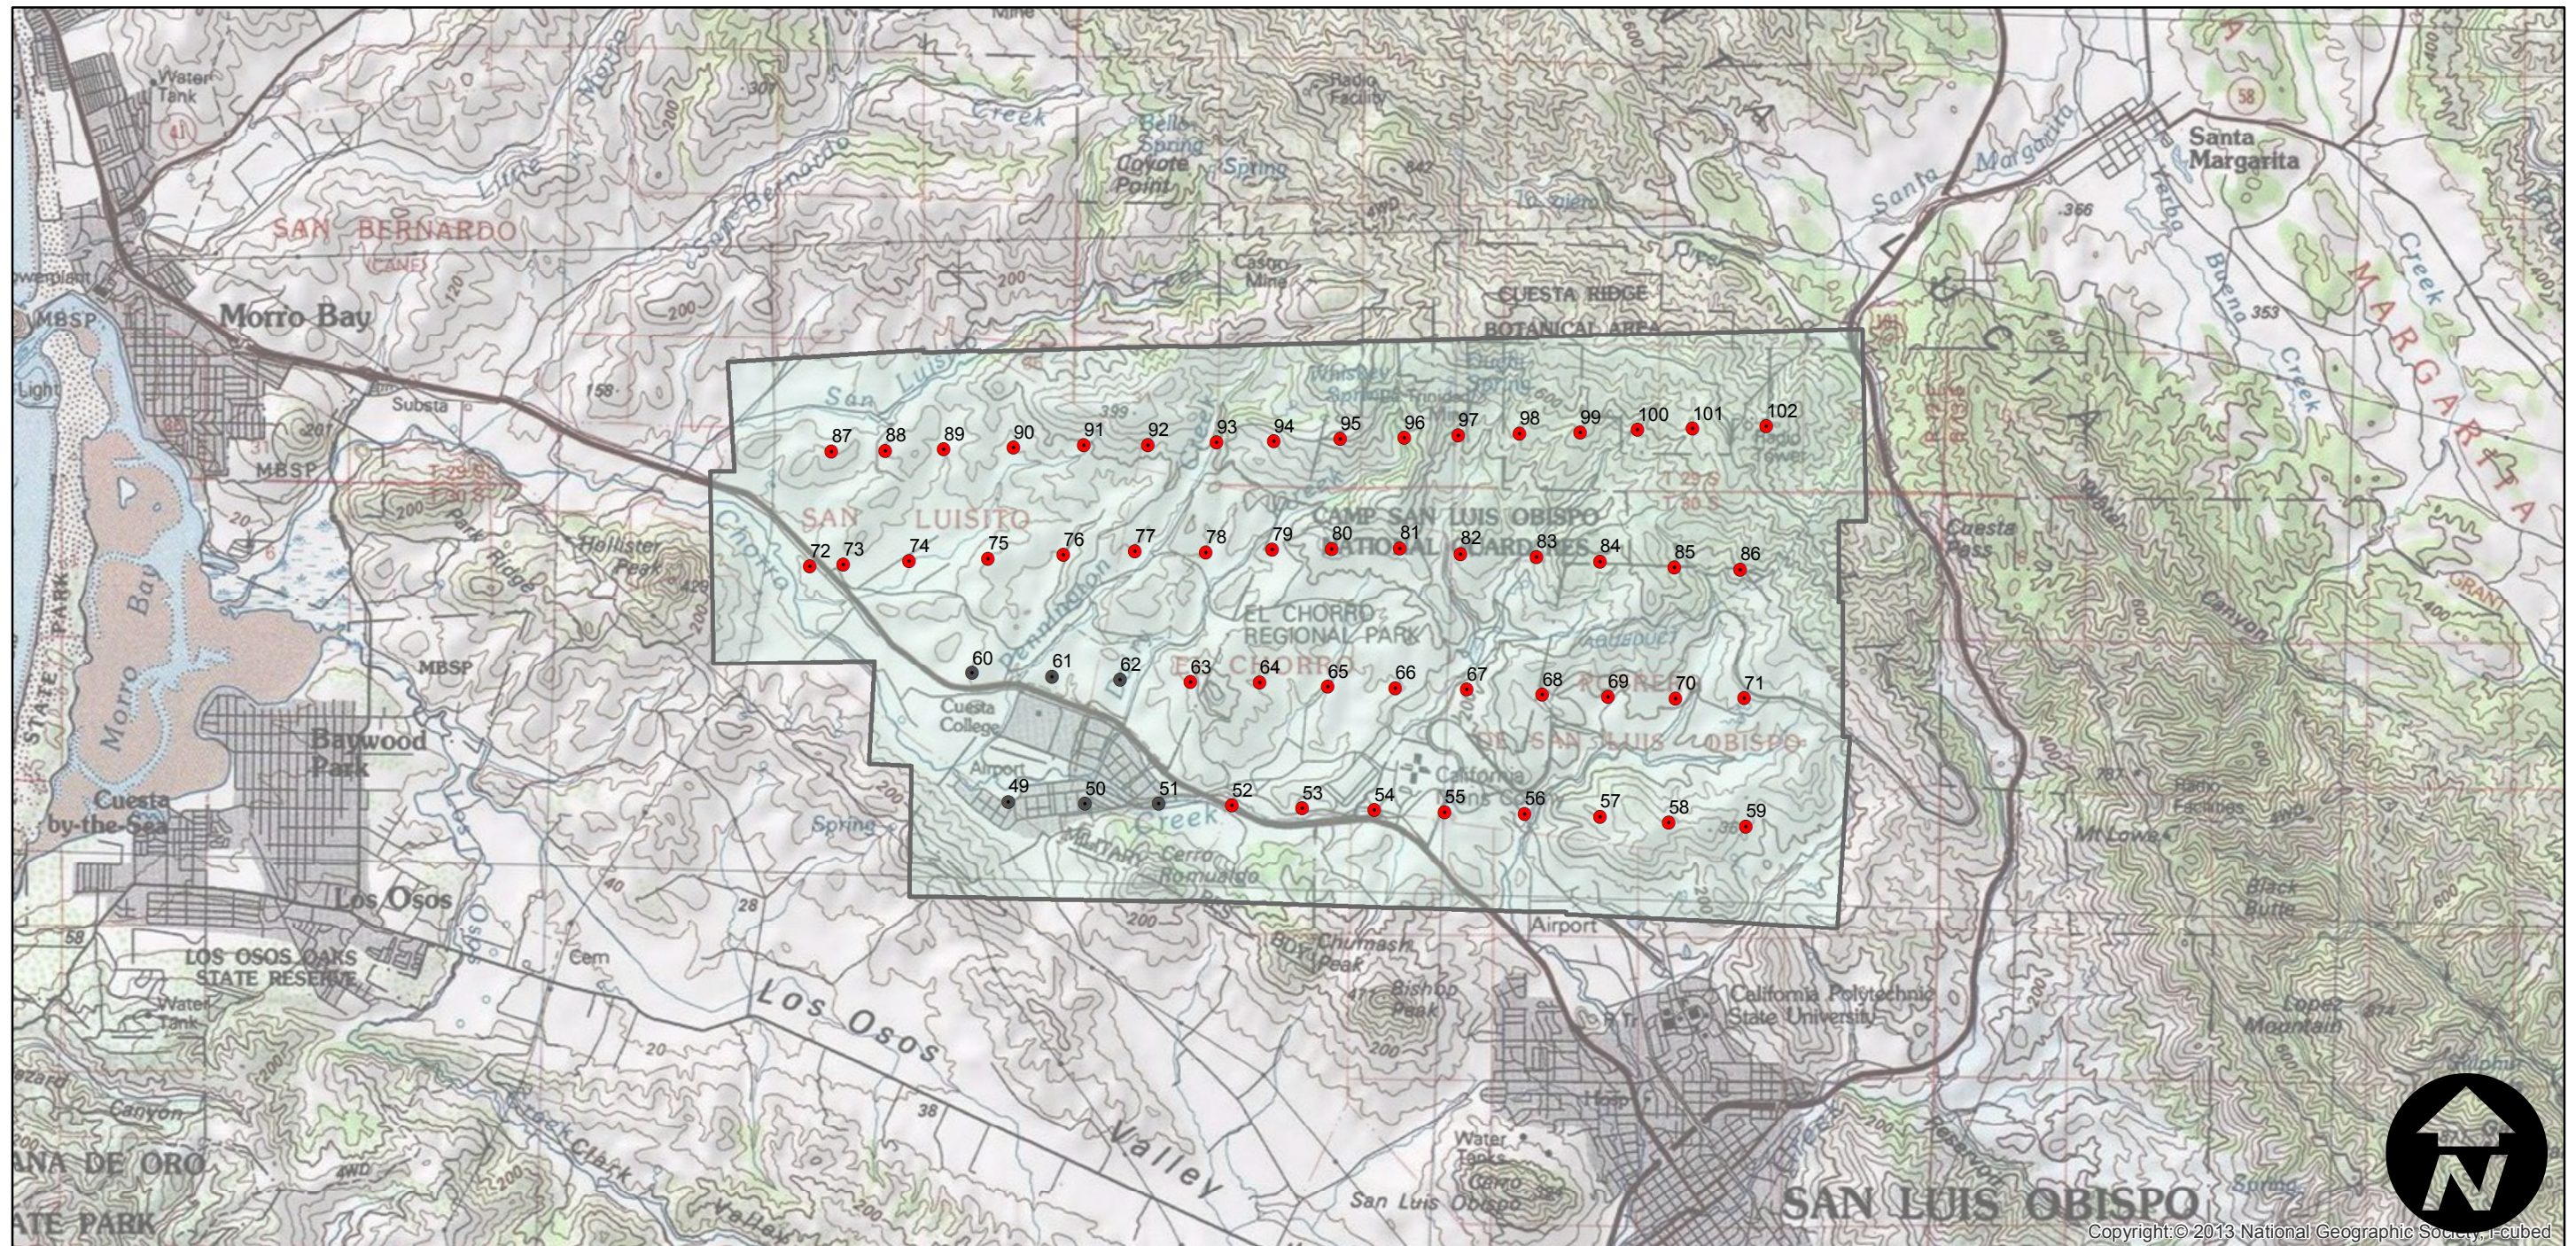

C-6650 (1:8.1K)

Counties: San Luis Obispo
Flight date(s): 09-26-1940 to 09-27-1940
Scale: 1: 8,100
Overlap: 60%

Complete Metadata:
<http://www.library.ucsb.edu/mil/aerial-photography-tools>

Note: Camp San Luis Obispo (California Mens Colony Prison), and area northwest of San Luis Obispo (city). 4-frame composites. Imagery acquired January 2013.

- MIL owns frame
- MIL does not own frame

FLIGHT LOCATION

0 1 2 4 Miles

Index to Aerial Photography
Page 1 of 1

Scale of this index: 1:75,000