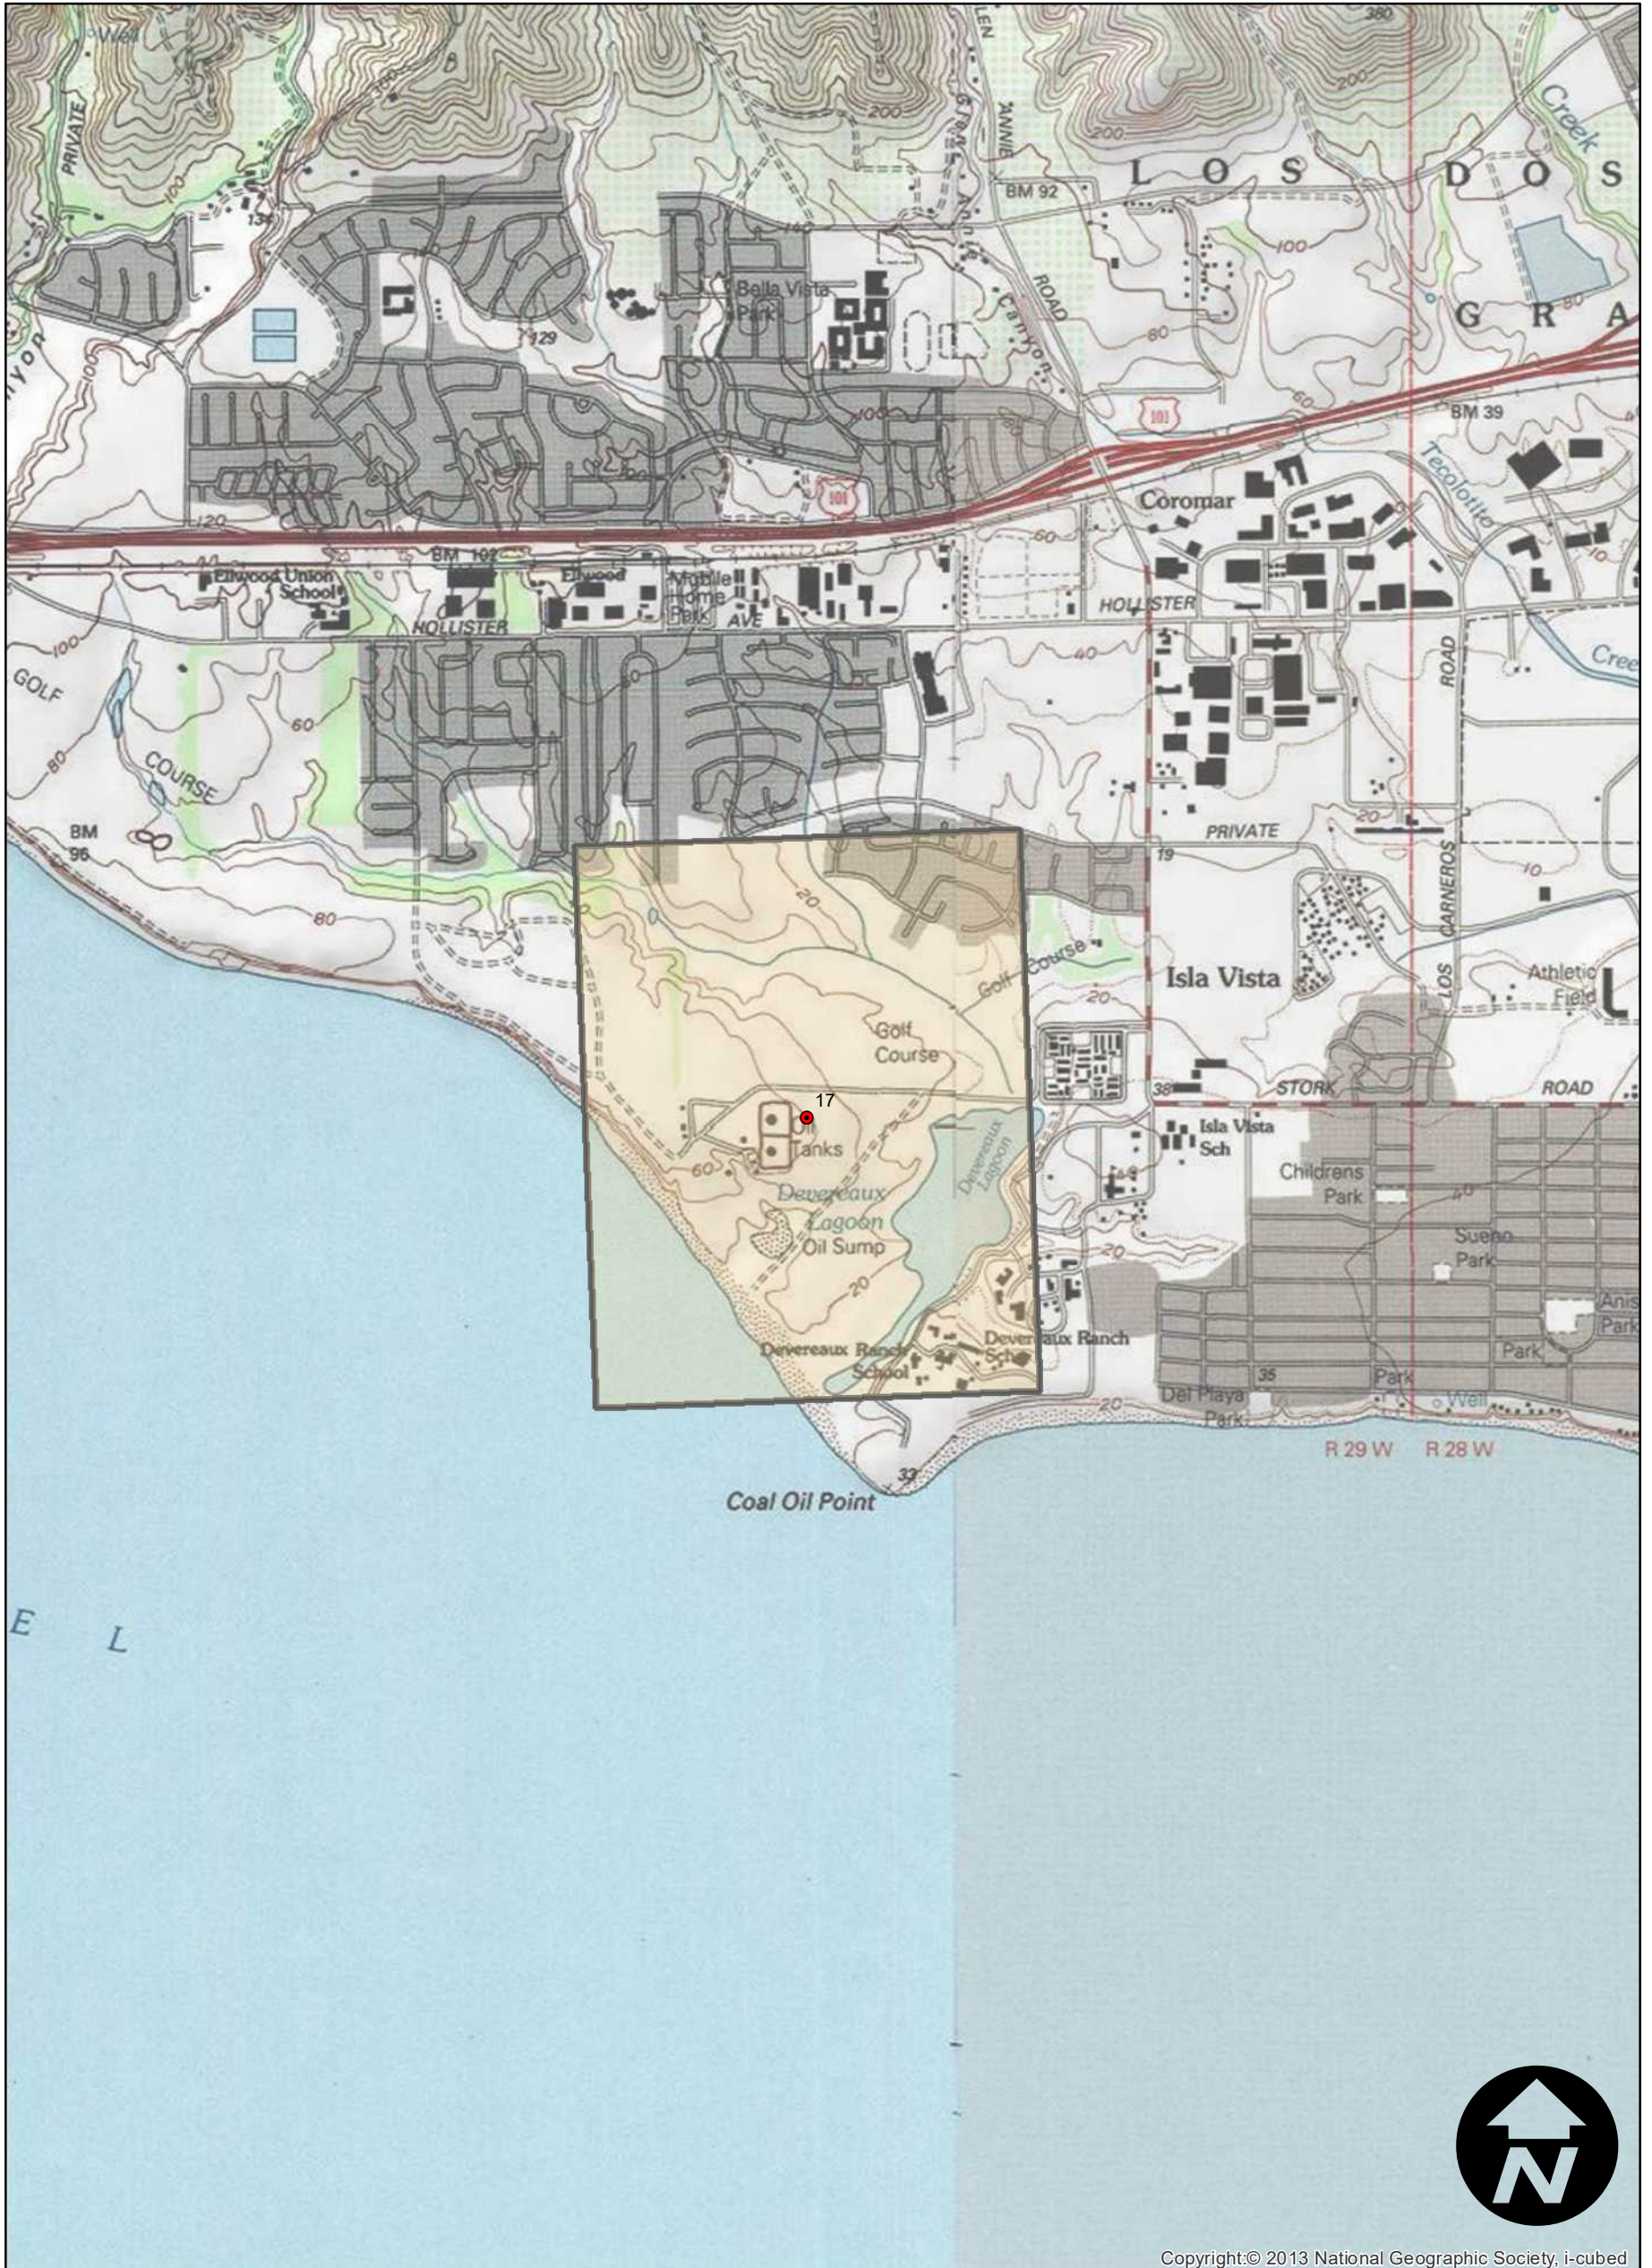

C-634

Counties: Santa Barbara
Flight date(s): 01-01-1929 to 12-31-1929
Scale: 1:8,000
Overlap: 0%

Note: Devereaux Slough and Ellwood area. Copy negative acquired from Teledyne, Inc., 1986 made from original nitrate film. Print acquired from Whittier College, January 2013.

FLIGHT LOCATION

Complete Metadata:
<http://www.library.ucsb.edu/mil/aerial-photography-tools>

Copyright:© 2013 National Geographic Society, i-cubed

0 0.2 0.4 0.8 Miles

Scale of this index: 1:20,000