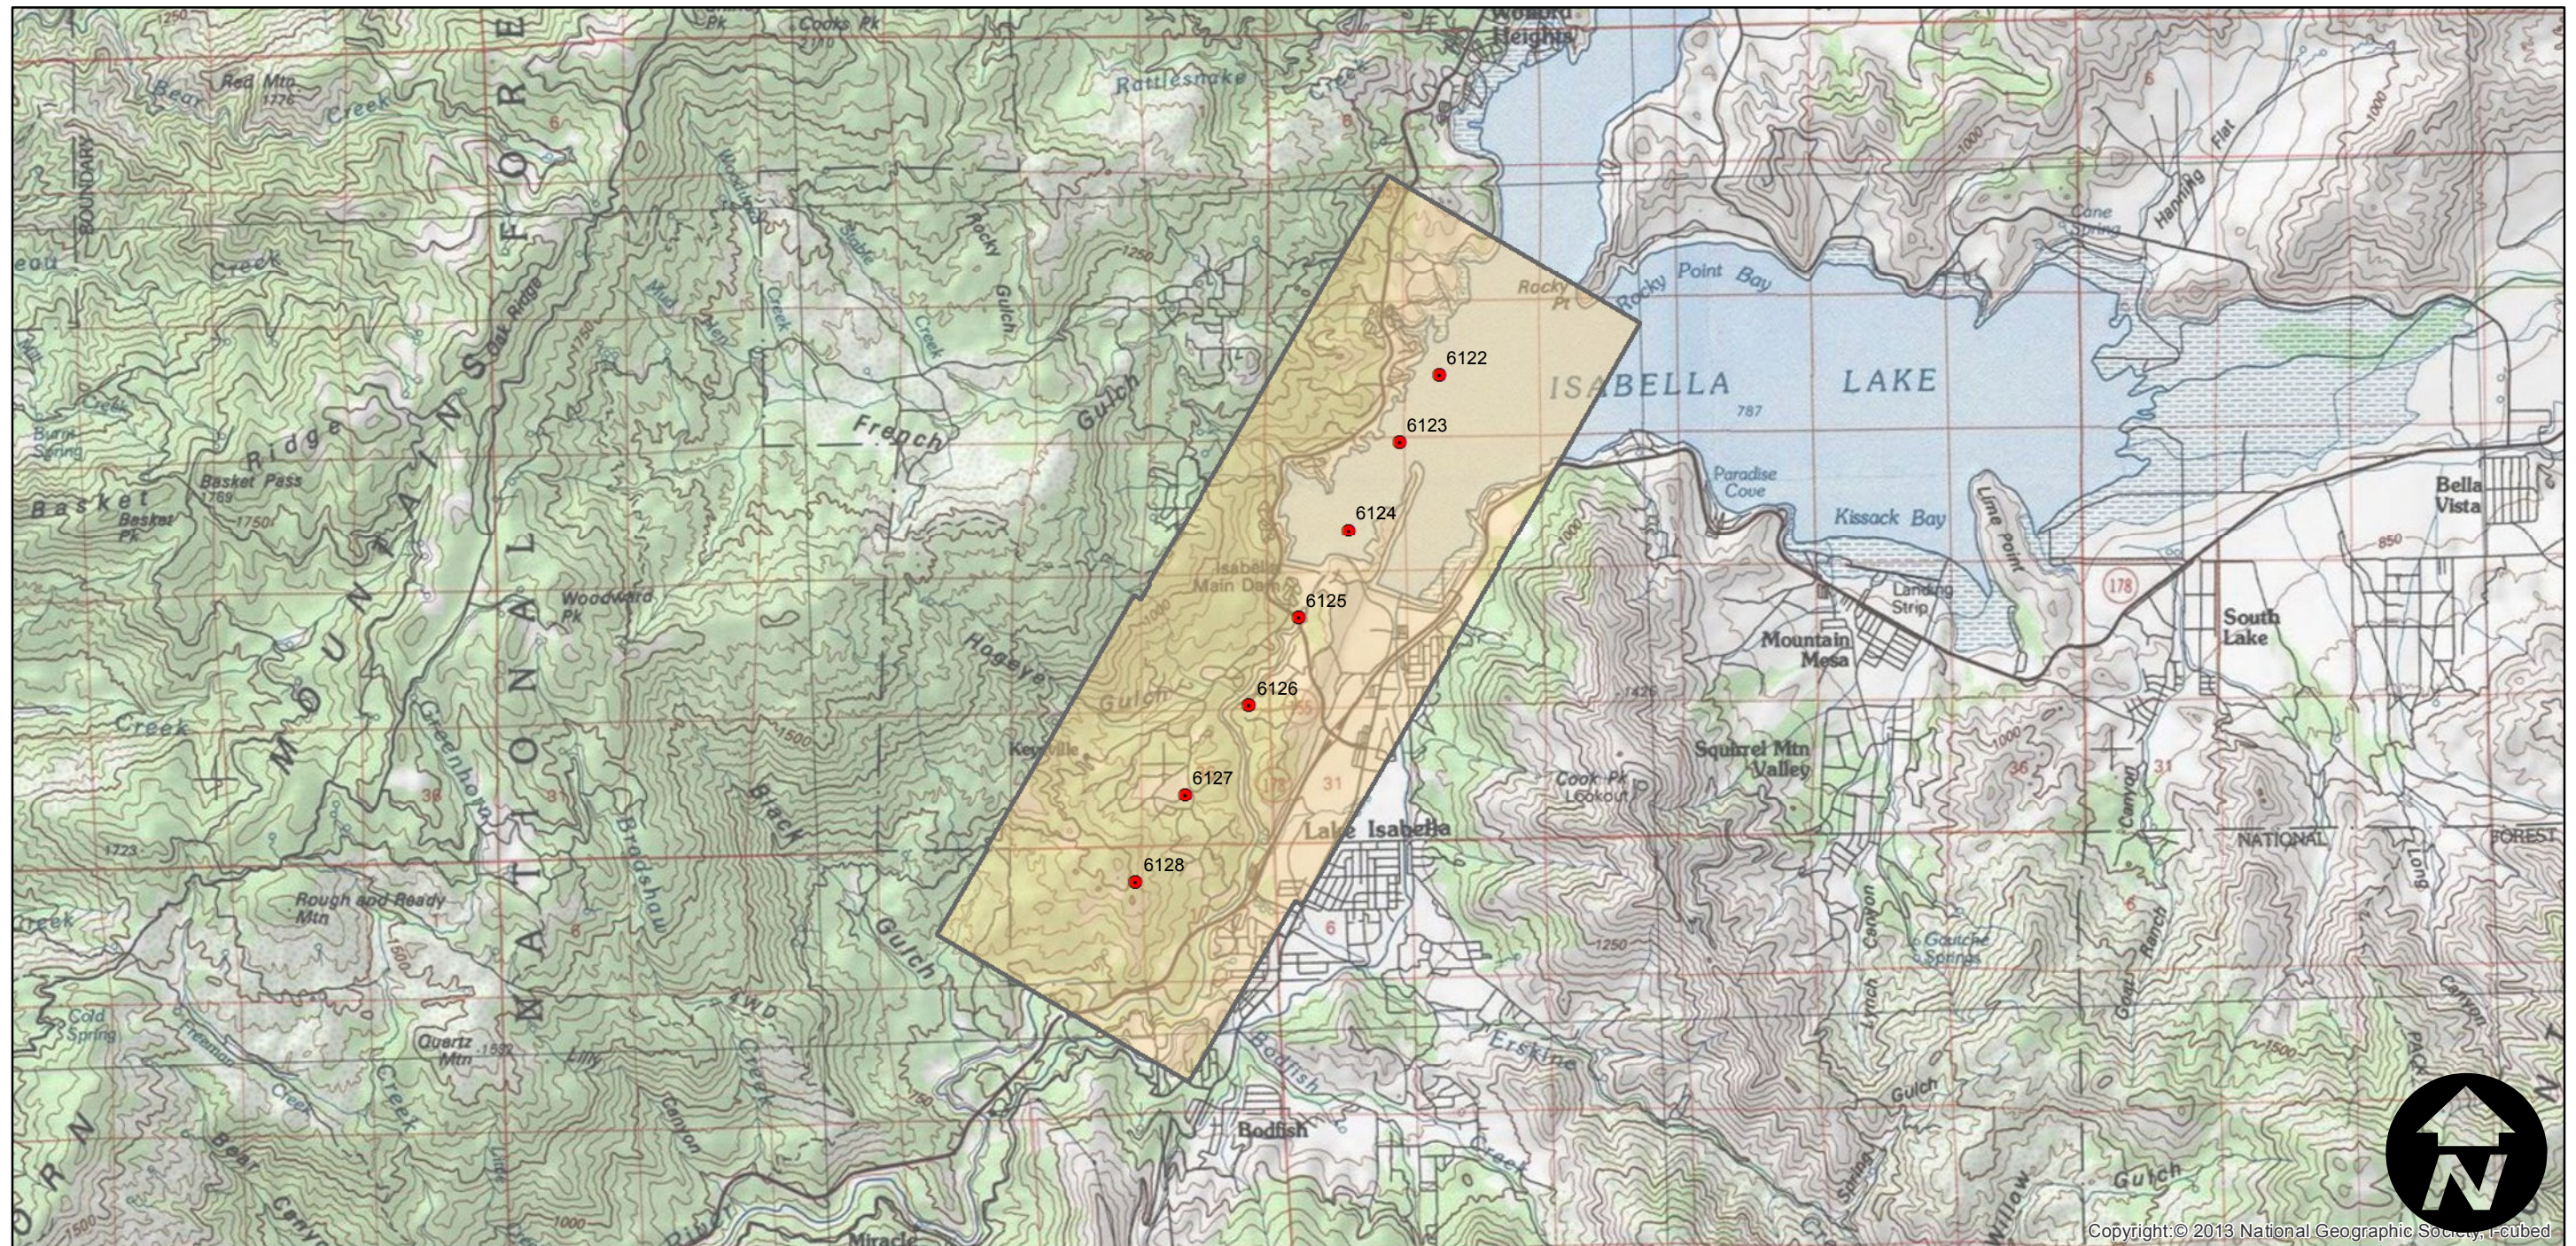

# C-5448 (1:16K)

Counties: Kern  
Flight date(s): 10-18-1938  
Scale: 1:16,200  
Overlap: 60%

Complete Metadata:  
<http://www.library.ucsb.edu/mil/aerial-photography-tools>

Note: Isabella Lake: Isabella Canyon damsite. Imagery acquired January 2013.

## FLIGHT LOCATION

0 1 2 4 Miles

Index to Aerial Photography  
Page 1 of 1

Scale of this index: 1:80,000