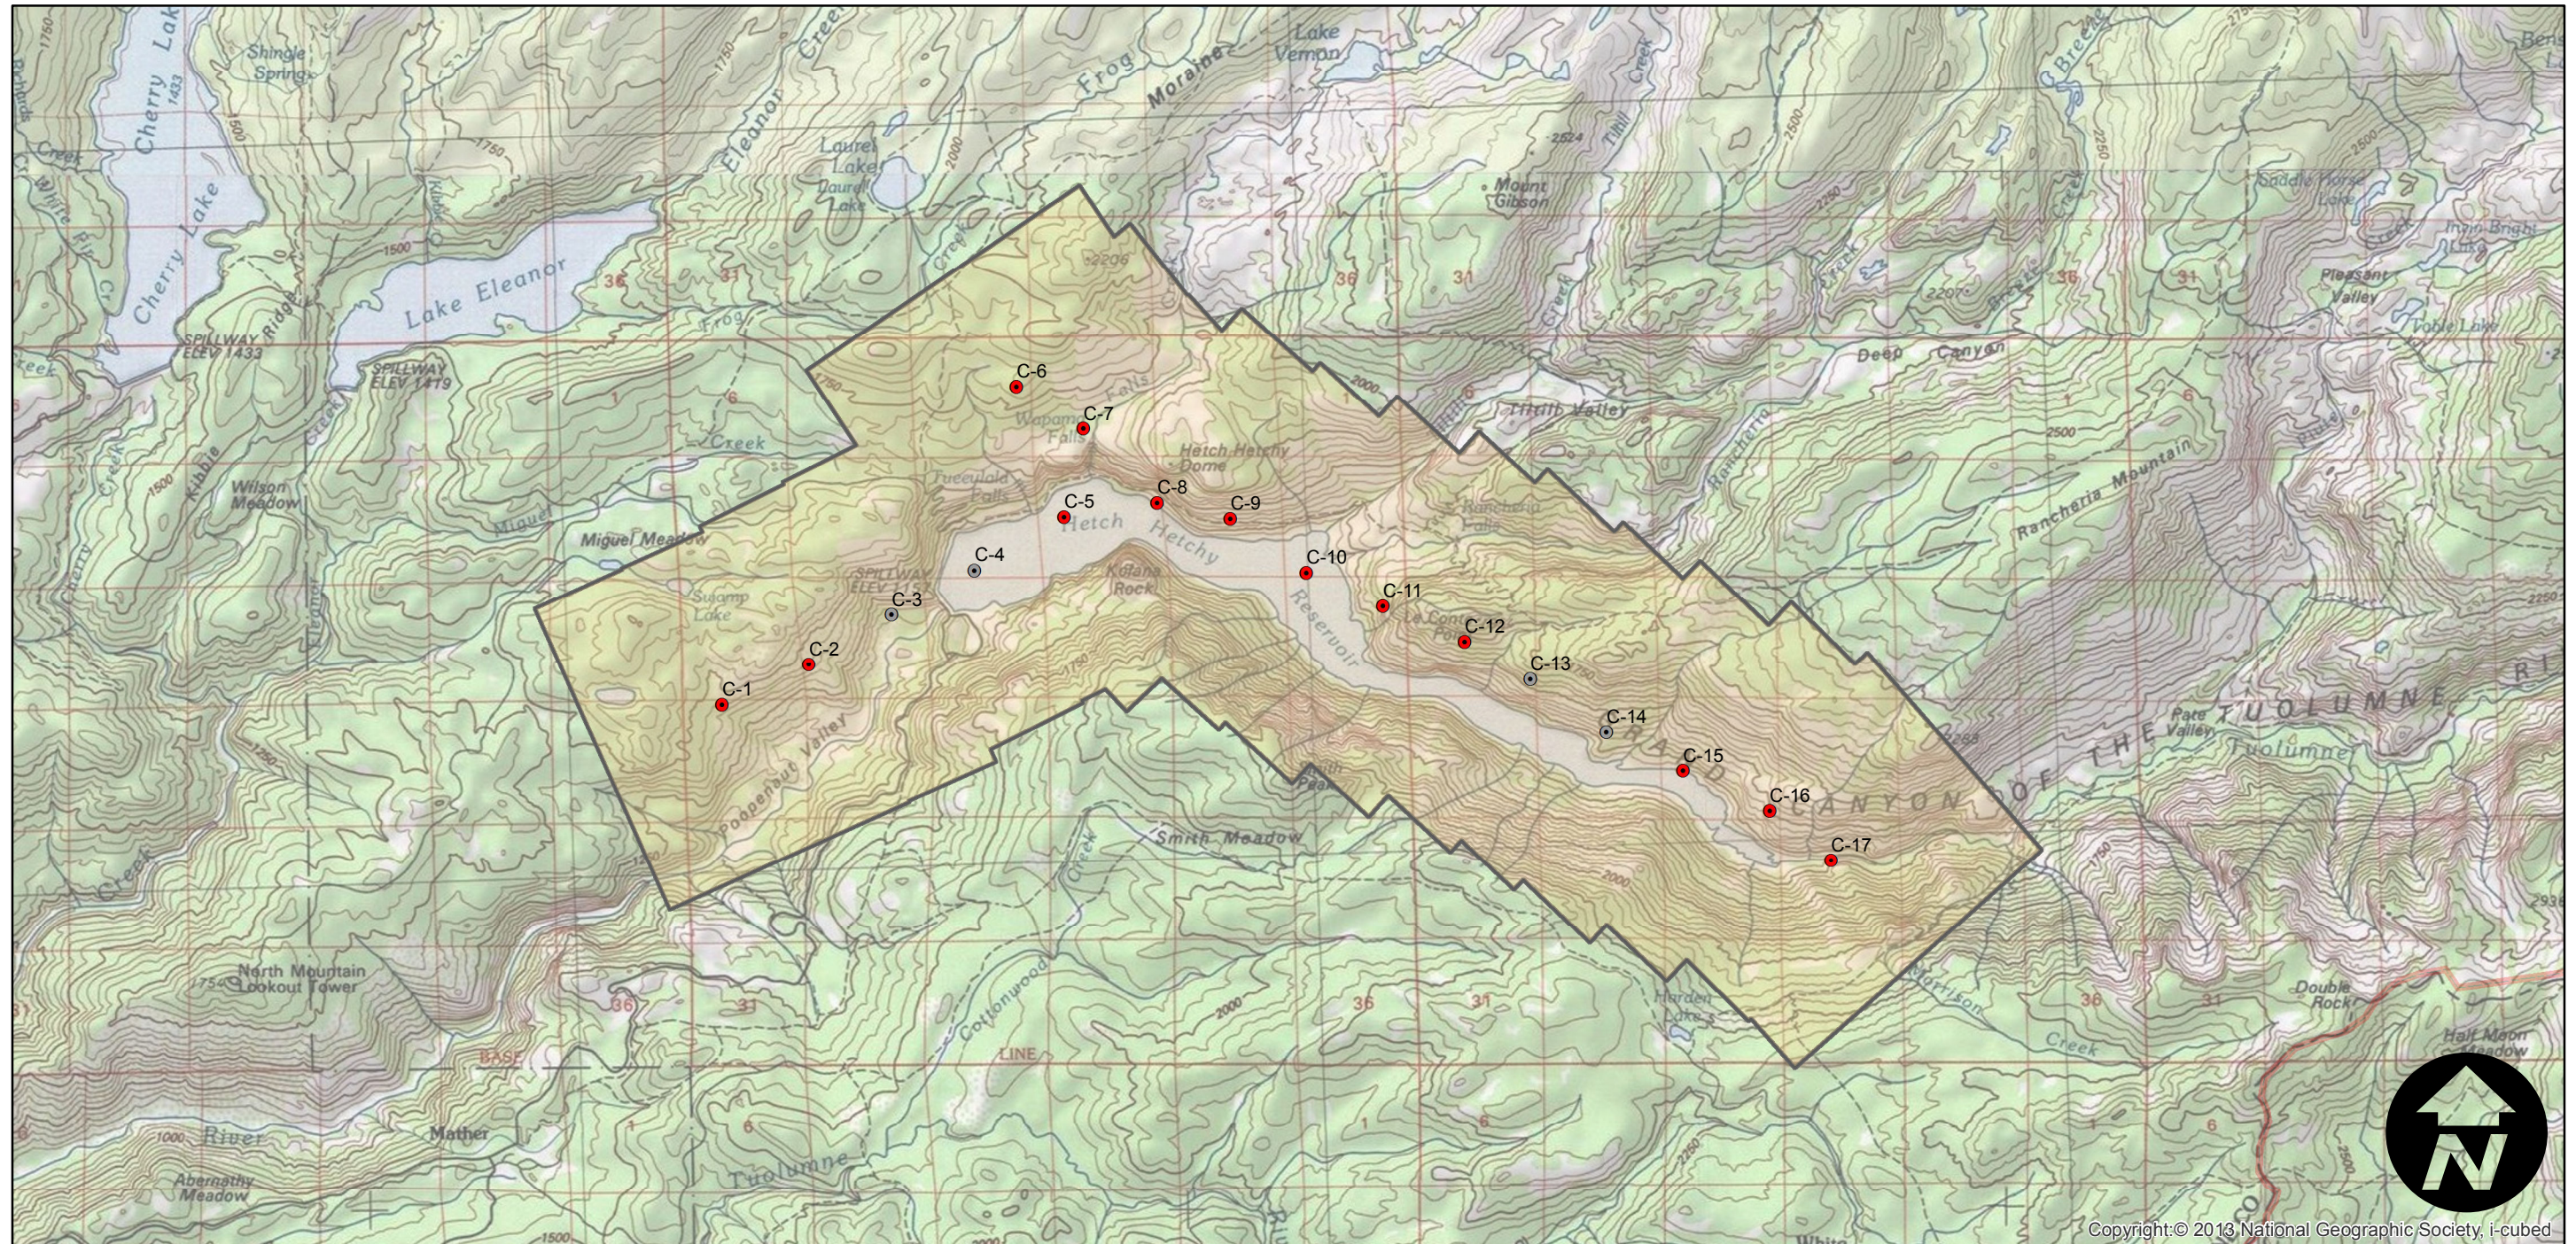

# C-493-Area-1 (1:19.5K)

Counties: Mariposa, Tuolumne  
Flight date(s): 04-16-1929 to 06-30-1929  
Scale: 1:19,500  
Overlap: 60%

Complete Metadata:  
<http://www.library.ucsb.edu/mil/aerial-photography-tools>

Note: Yosemite. Overlap within flightlines is not consistent. Copy negatives acquired from Teledyne, Inc. (1986) were made from original nitrate film. Prints acquired from Whittier College, January 2013.

## FLIGHT LOCATION

0 1 2 4 Miles

Scale of this index: 1:90,000