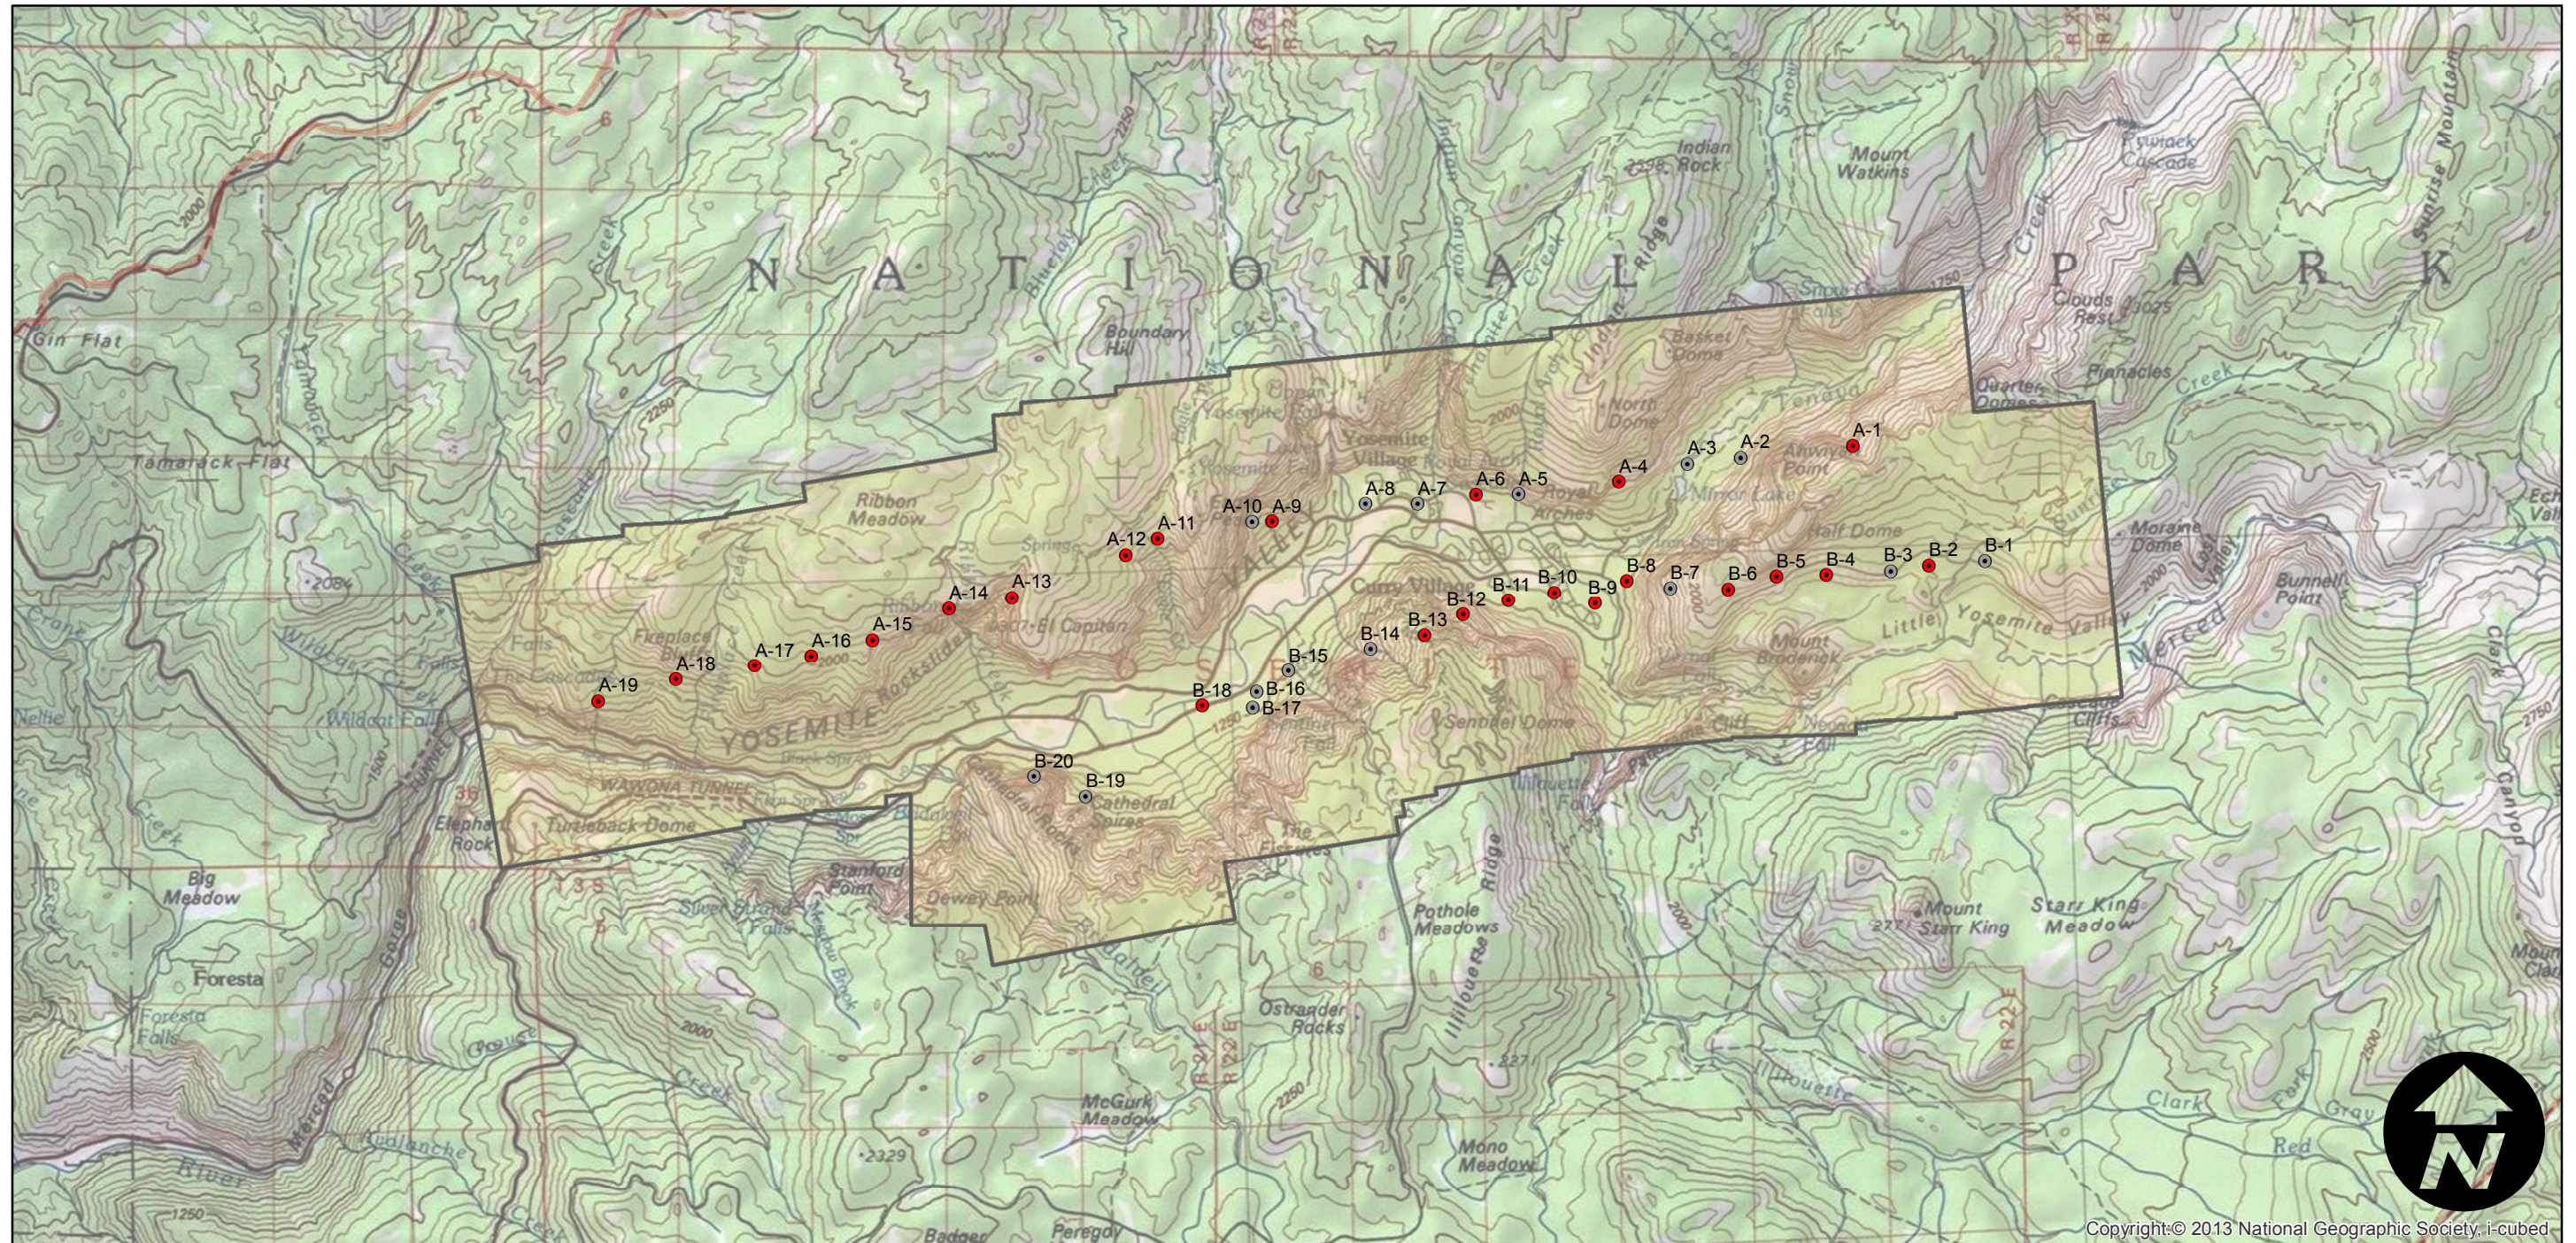

# C-493-Area-1 (1:15.1K)

Counties: Mariposa, Tuolumne  
Flight date(s): 04-16-1929 to 06-30-1929  
Scale: 1:15,180  
Overlap: 60%

Complete Metadata:  
<http://www.library.ucsb.edu/mil/aerial-photography-tools>

Note: Yosemite. Overlap within flightlines is not consistent. Copy negatives acquired from Teledyne, Inc. (1986) were made from original nitrate film. Prints acquired from Whittier College, January 2013.

## FLIGHT LOCATION

0 1 2 4 Miles