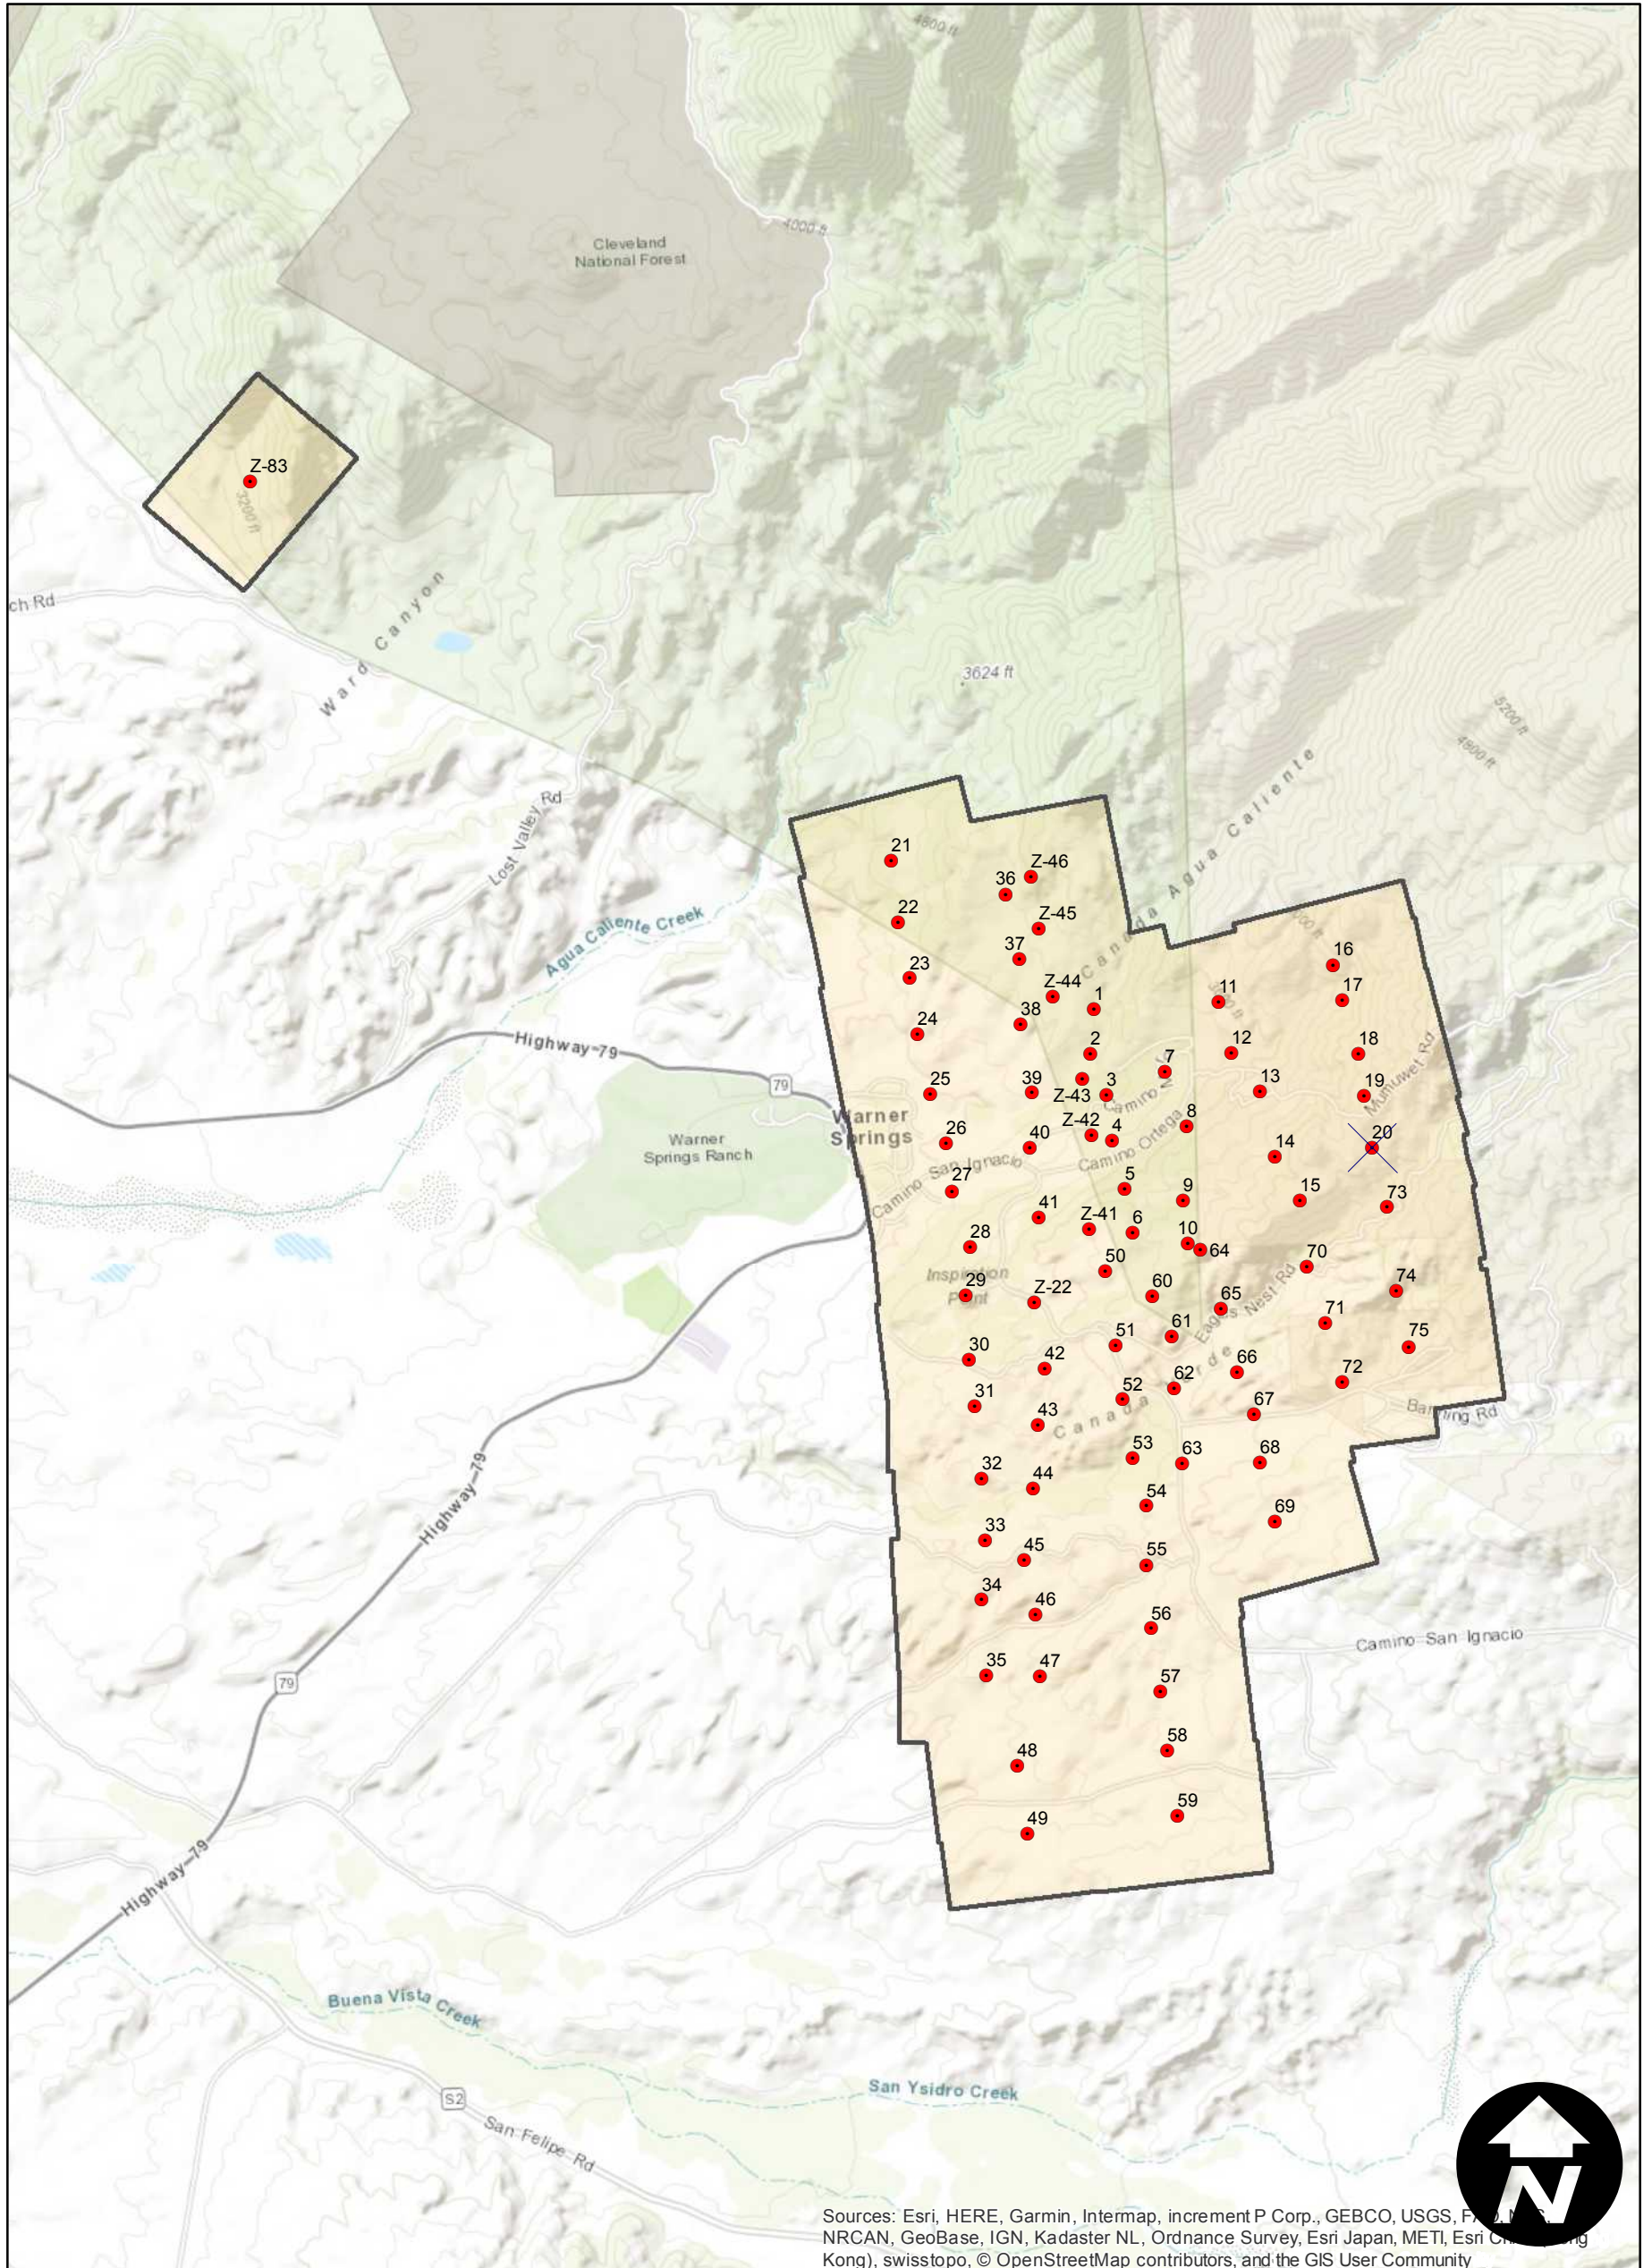

C-4839

Counties: San Diego
Flight date(s): 11-25-1937
Scale: 1:3,600
Overlap: 0-90%

Note: Vicinity of Warner Springs and Los Tules. Imagery acquired January 2013. Nitrate negatives scanned, October 2015.

FLIGHT LOCATION

Complete Metadata:
<https://www.library.ucsb.edu/src/airphotos/aerial-photography-information>

0 0.25 0.5 1 Miles